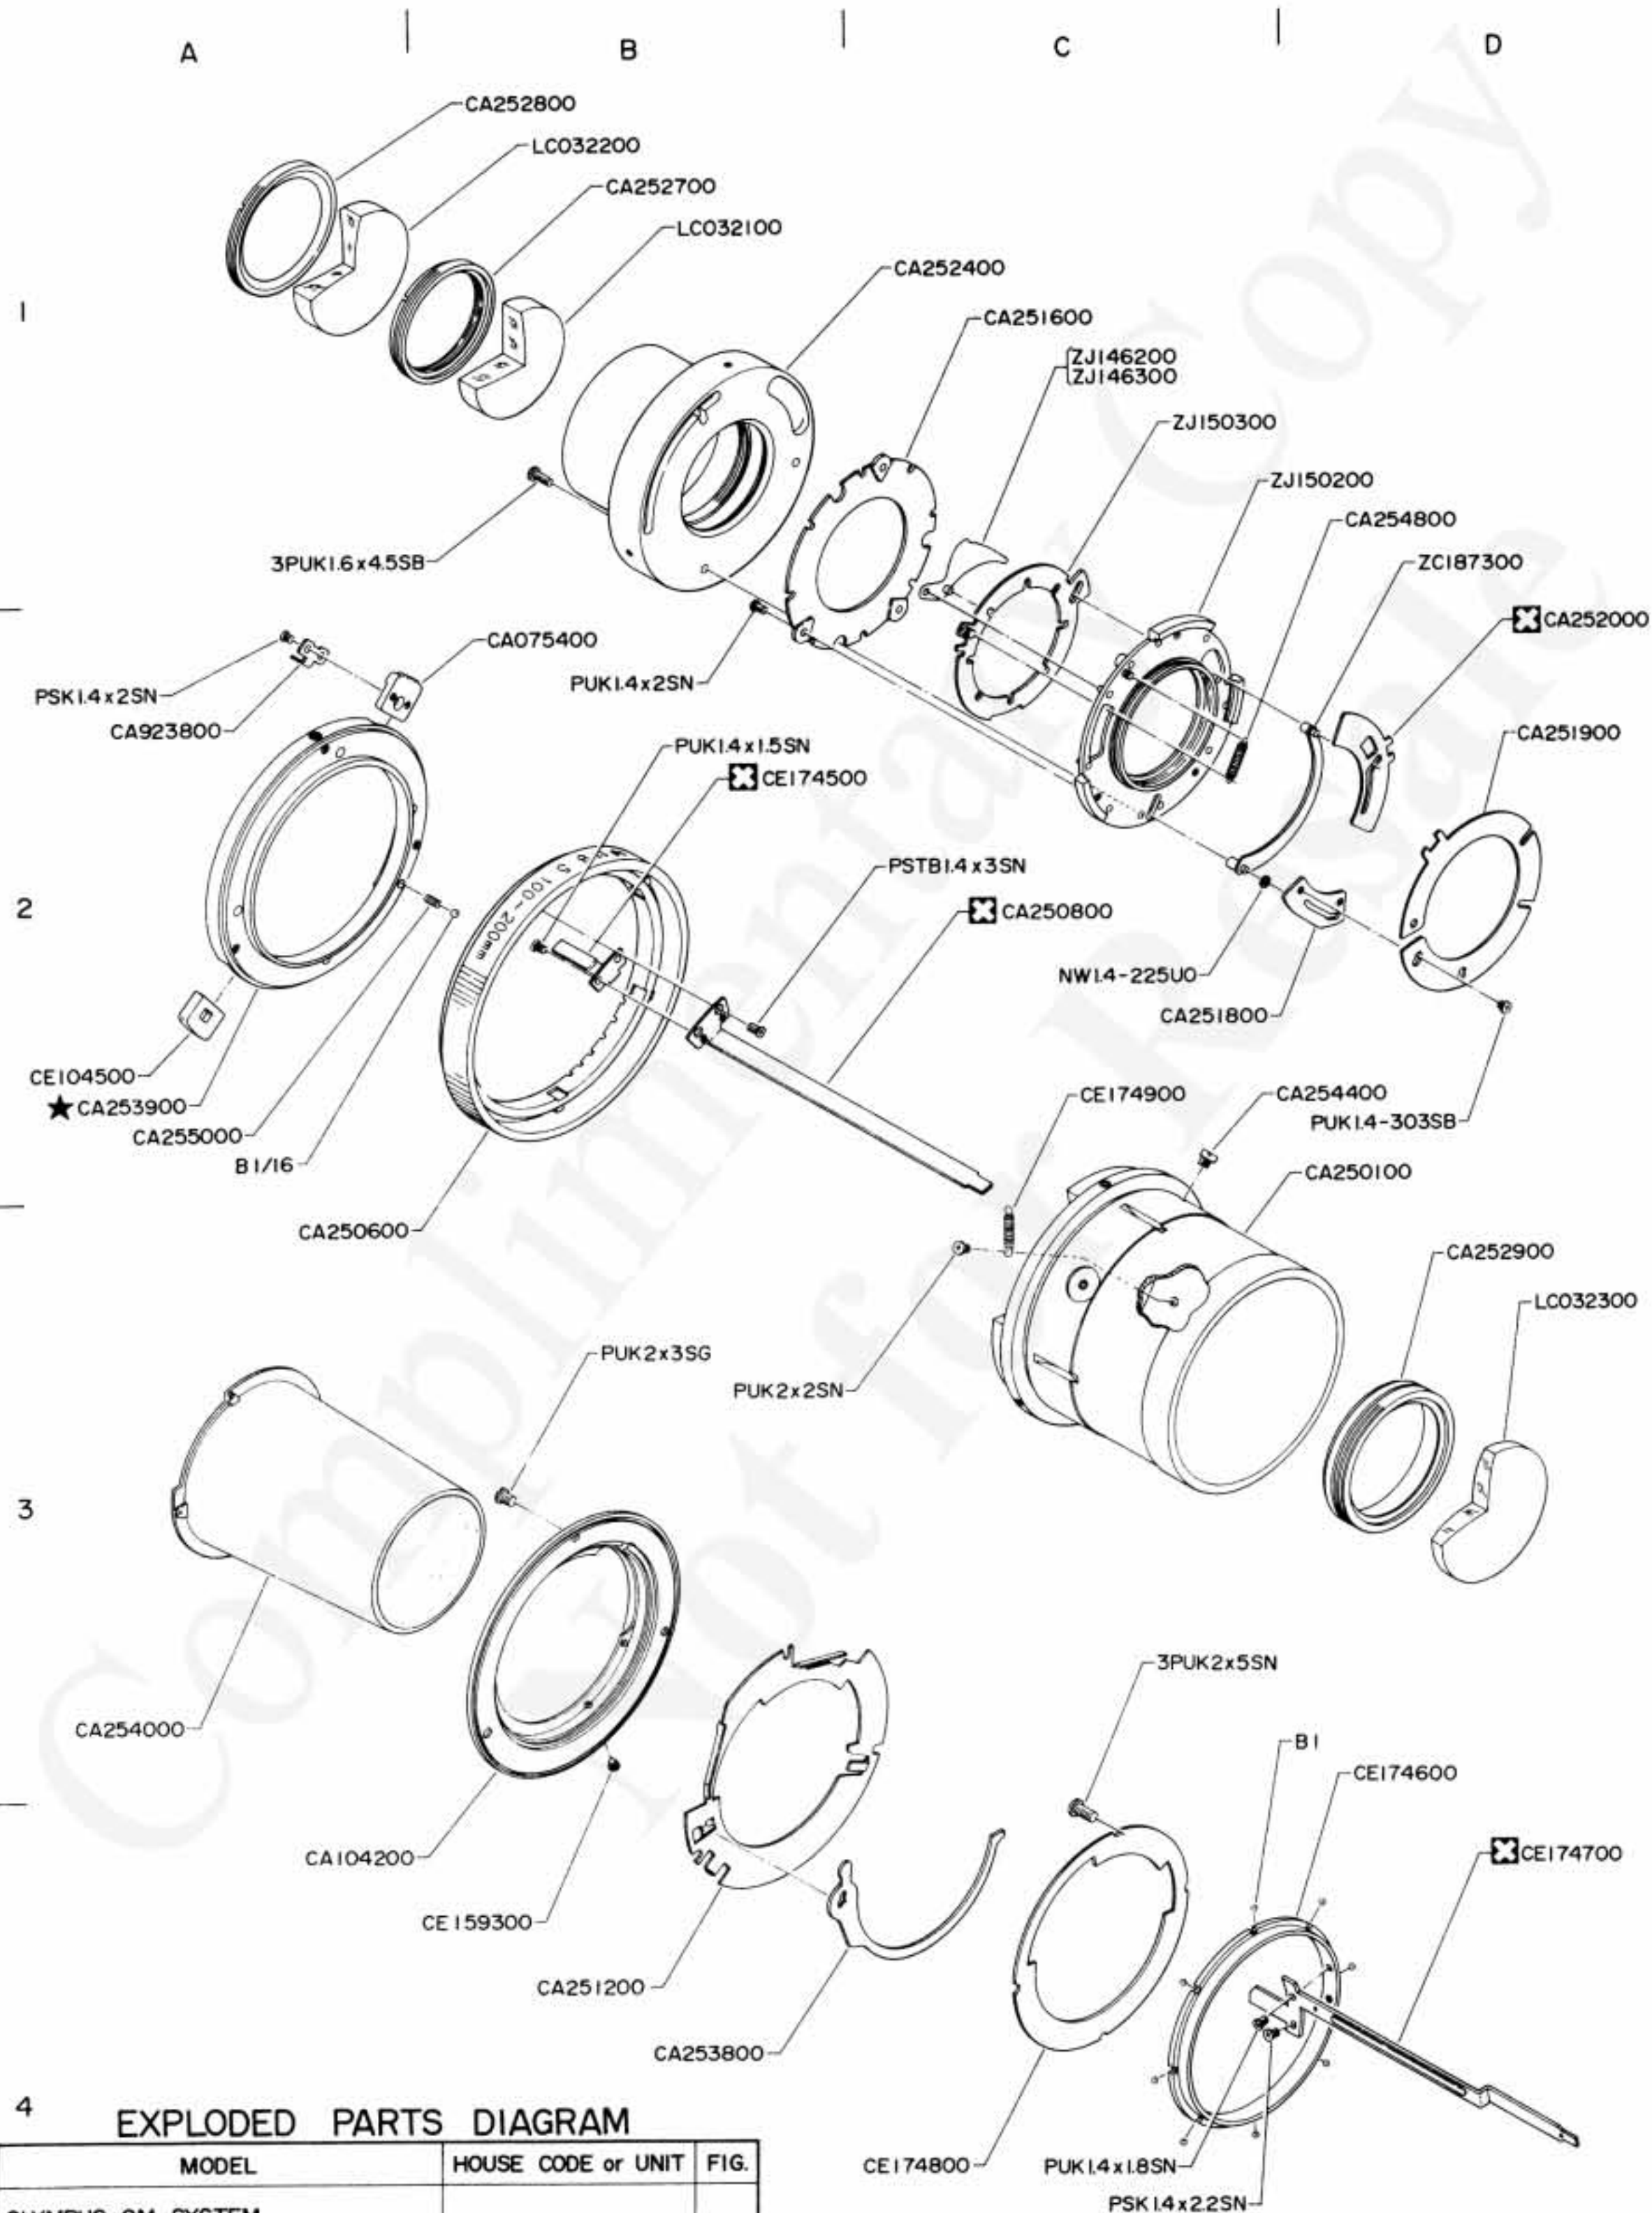

EXPLODED PARTS DIAGRAM

MODEL	HOUSE CODE or UNIT	FIG.
OLYMPUS OM-SYSTEM S ZUIKO MC AUTO-ZOOM F5 f=100 200mm	MZ1020S	1/2
OLYMPUS OPTICAL CO., LTD. TOKYO, JAPAN		

NOTE: WHEN ORDERING FOR SPARE PARTS, PLEASE CLARIFY A MODEL or HOUSE CODE, PARTS NUMBER AND QUANTITY.

4 EXPLODED PARTS DIAGRAM

MODEL	HOUSE CODE or UNIT	FIG.
OLYMPUS OM-SYSTEM S ZUIKO MC AUTO-ZOOM F5 f=100 200mm	MZ1020S	2/2
OLYMPUS OPTICAL CO., LTD. TOKYO, JAPAN		

0981

NOTE: WHEN ORDERING FOR SPARE PARTS, PLEASE CLARIFY A MODEL or HOUSE CODE, PARTS NUMBER AND QUANTITY.