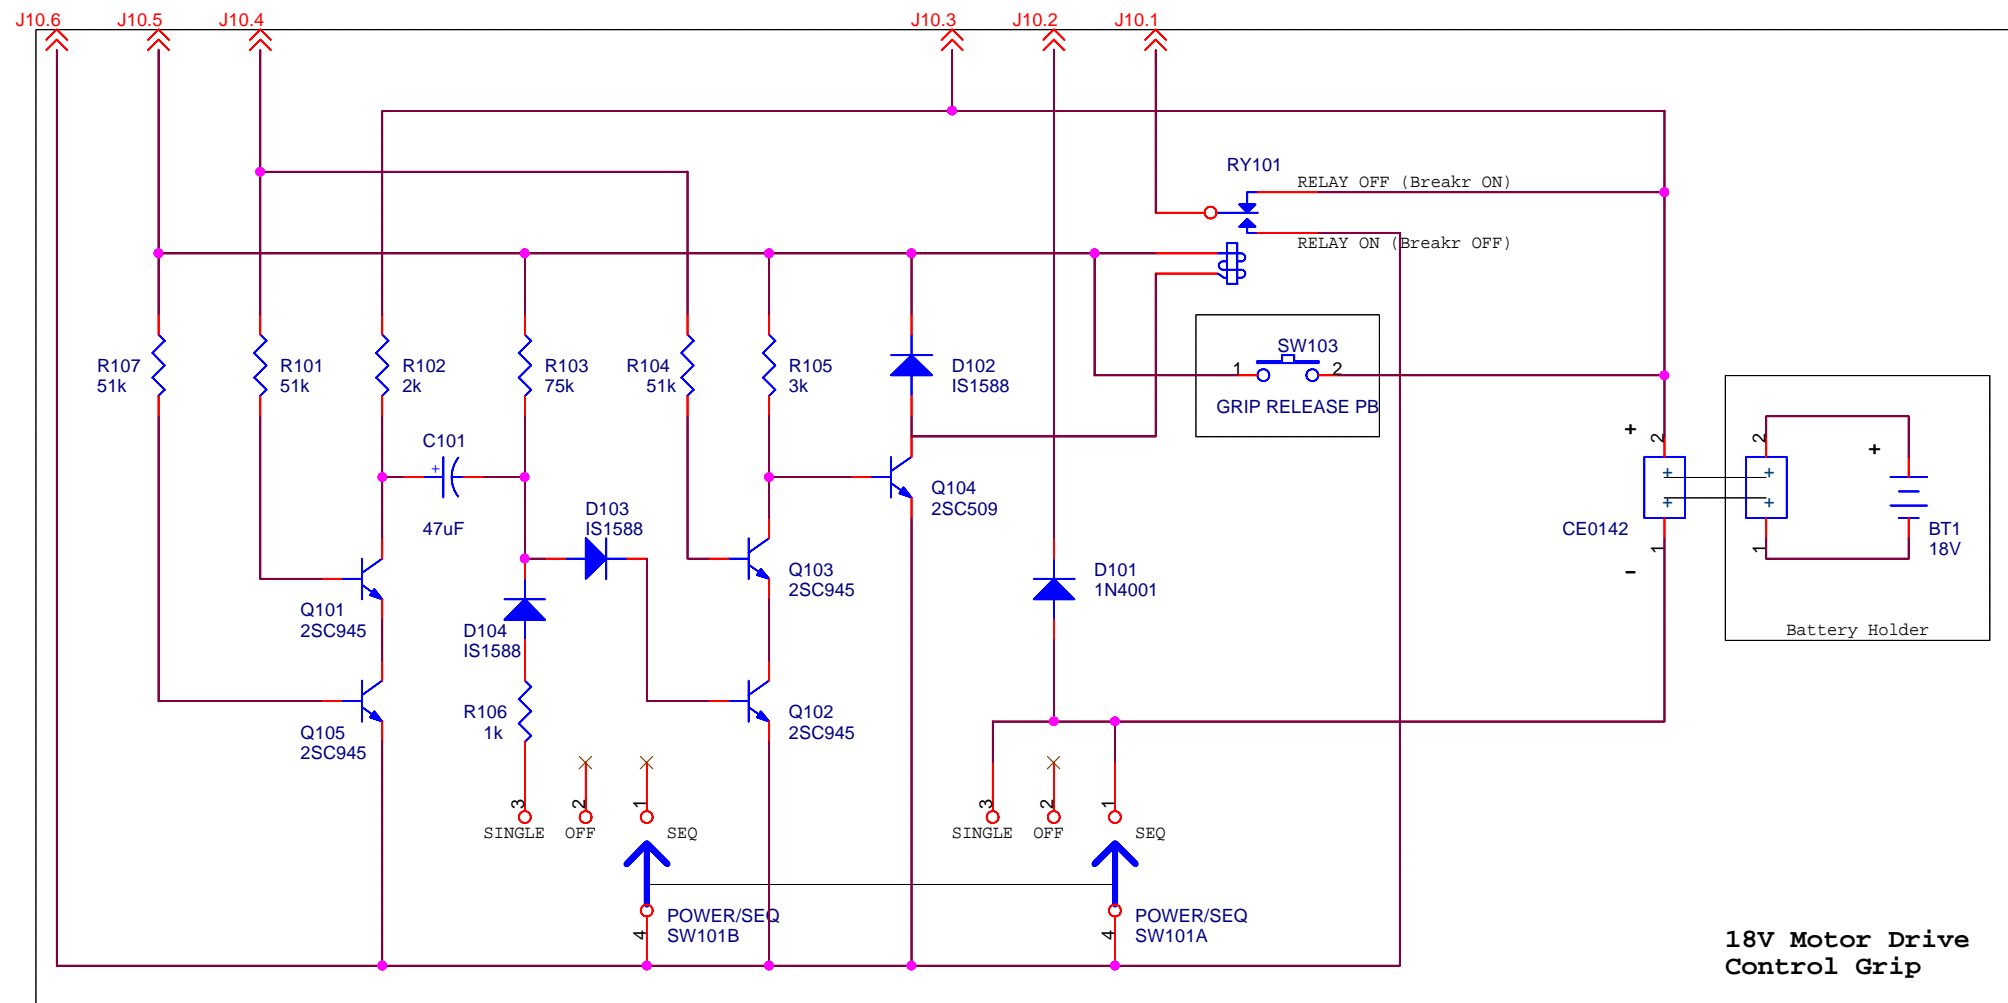

Motor Drive MD 1

18V Motor Drive Control Grip

Motor Drive Conn Outside View

Control Grip Connector Outside View (J10.1-J10.6)

This document is intended for non-commercial educational purposes only. I retain copyright to this material. You may not resell this in any form without my permission. T.Hughes
TimHughes@ieee.org

Title 18V MOTOR DRIVE CONTROL GRIP (M18) + MD1 (c) T.Hughes 3/2003		
Size B	Document Number	Rev 1.01
Date: Tuesday, October 07, 2003	Sheet 1	of 1