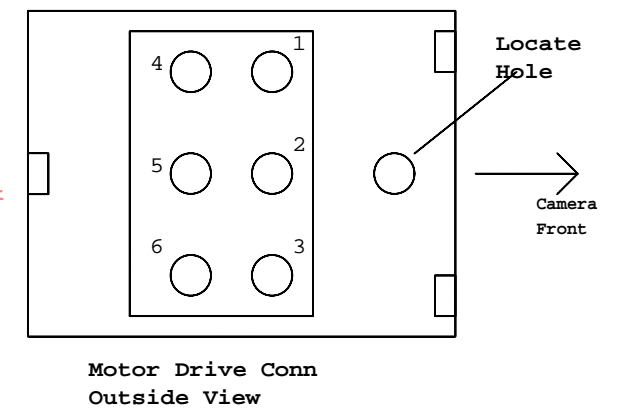

Motor Drive MD 1

18V Motor Drive Control Grip

Motor Drive Conn Outside View

Control Grip Connector Outside View (J10.1-J10.6)

This document is intended for non-commercial educational purposes only. I retain copyright to this material. You may not resell this in any form without my permission. T.Hughes
TimHughes@ieee.org

Title 18V MOTOR DRIVE CONTROL GRIP (M18) + MD1 (c) T.Hughes 3/2003		
Size B	Document Number	Rev 1.01
Date: Tuesday, October 07, 2003	Sheet 1	of 1