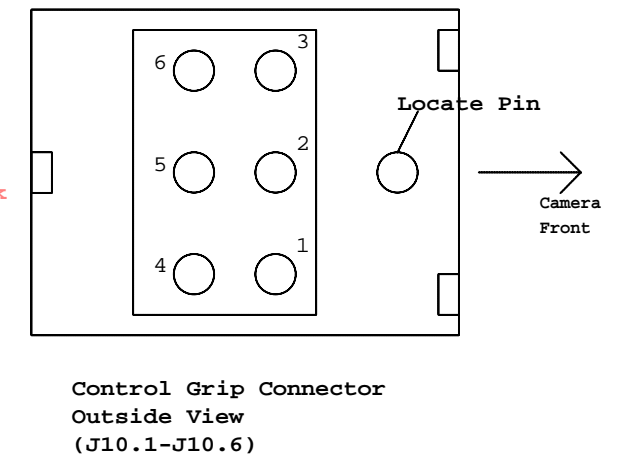

Motor Drive MD 1

18V Motor Drive Control Grip

Motor Drive Conn Outside View

Control Grip Connector Outside View (J10.1-J10.6)

This document is intended for non-commercial educational purposes only. I retain copyright to this material. You may not resell this in any form without my permission. T.Hughes
TimHughes@ieee.org

Title 18V MOTOR DRIVE CONTROL GRIP (M18) + MD1 (c) T.Hughes 3/2003		
Size B	Document Number	Rev 1.01
Date: Tuesday, October 07, 2003	Sheet 1	of 1