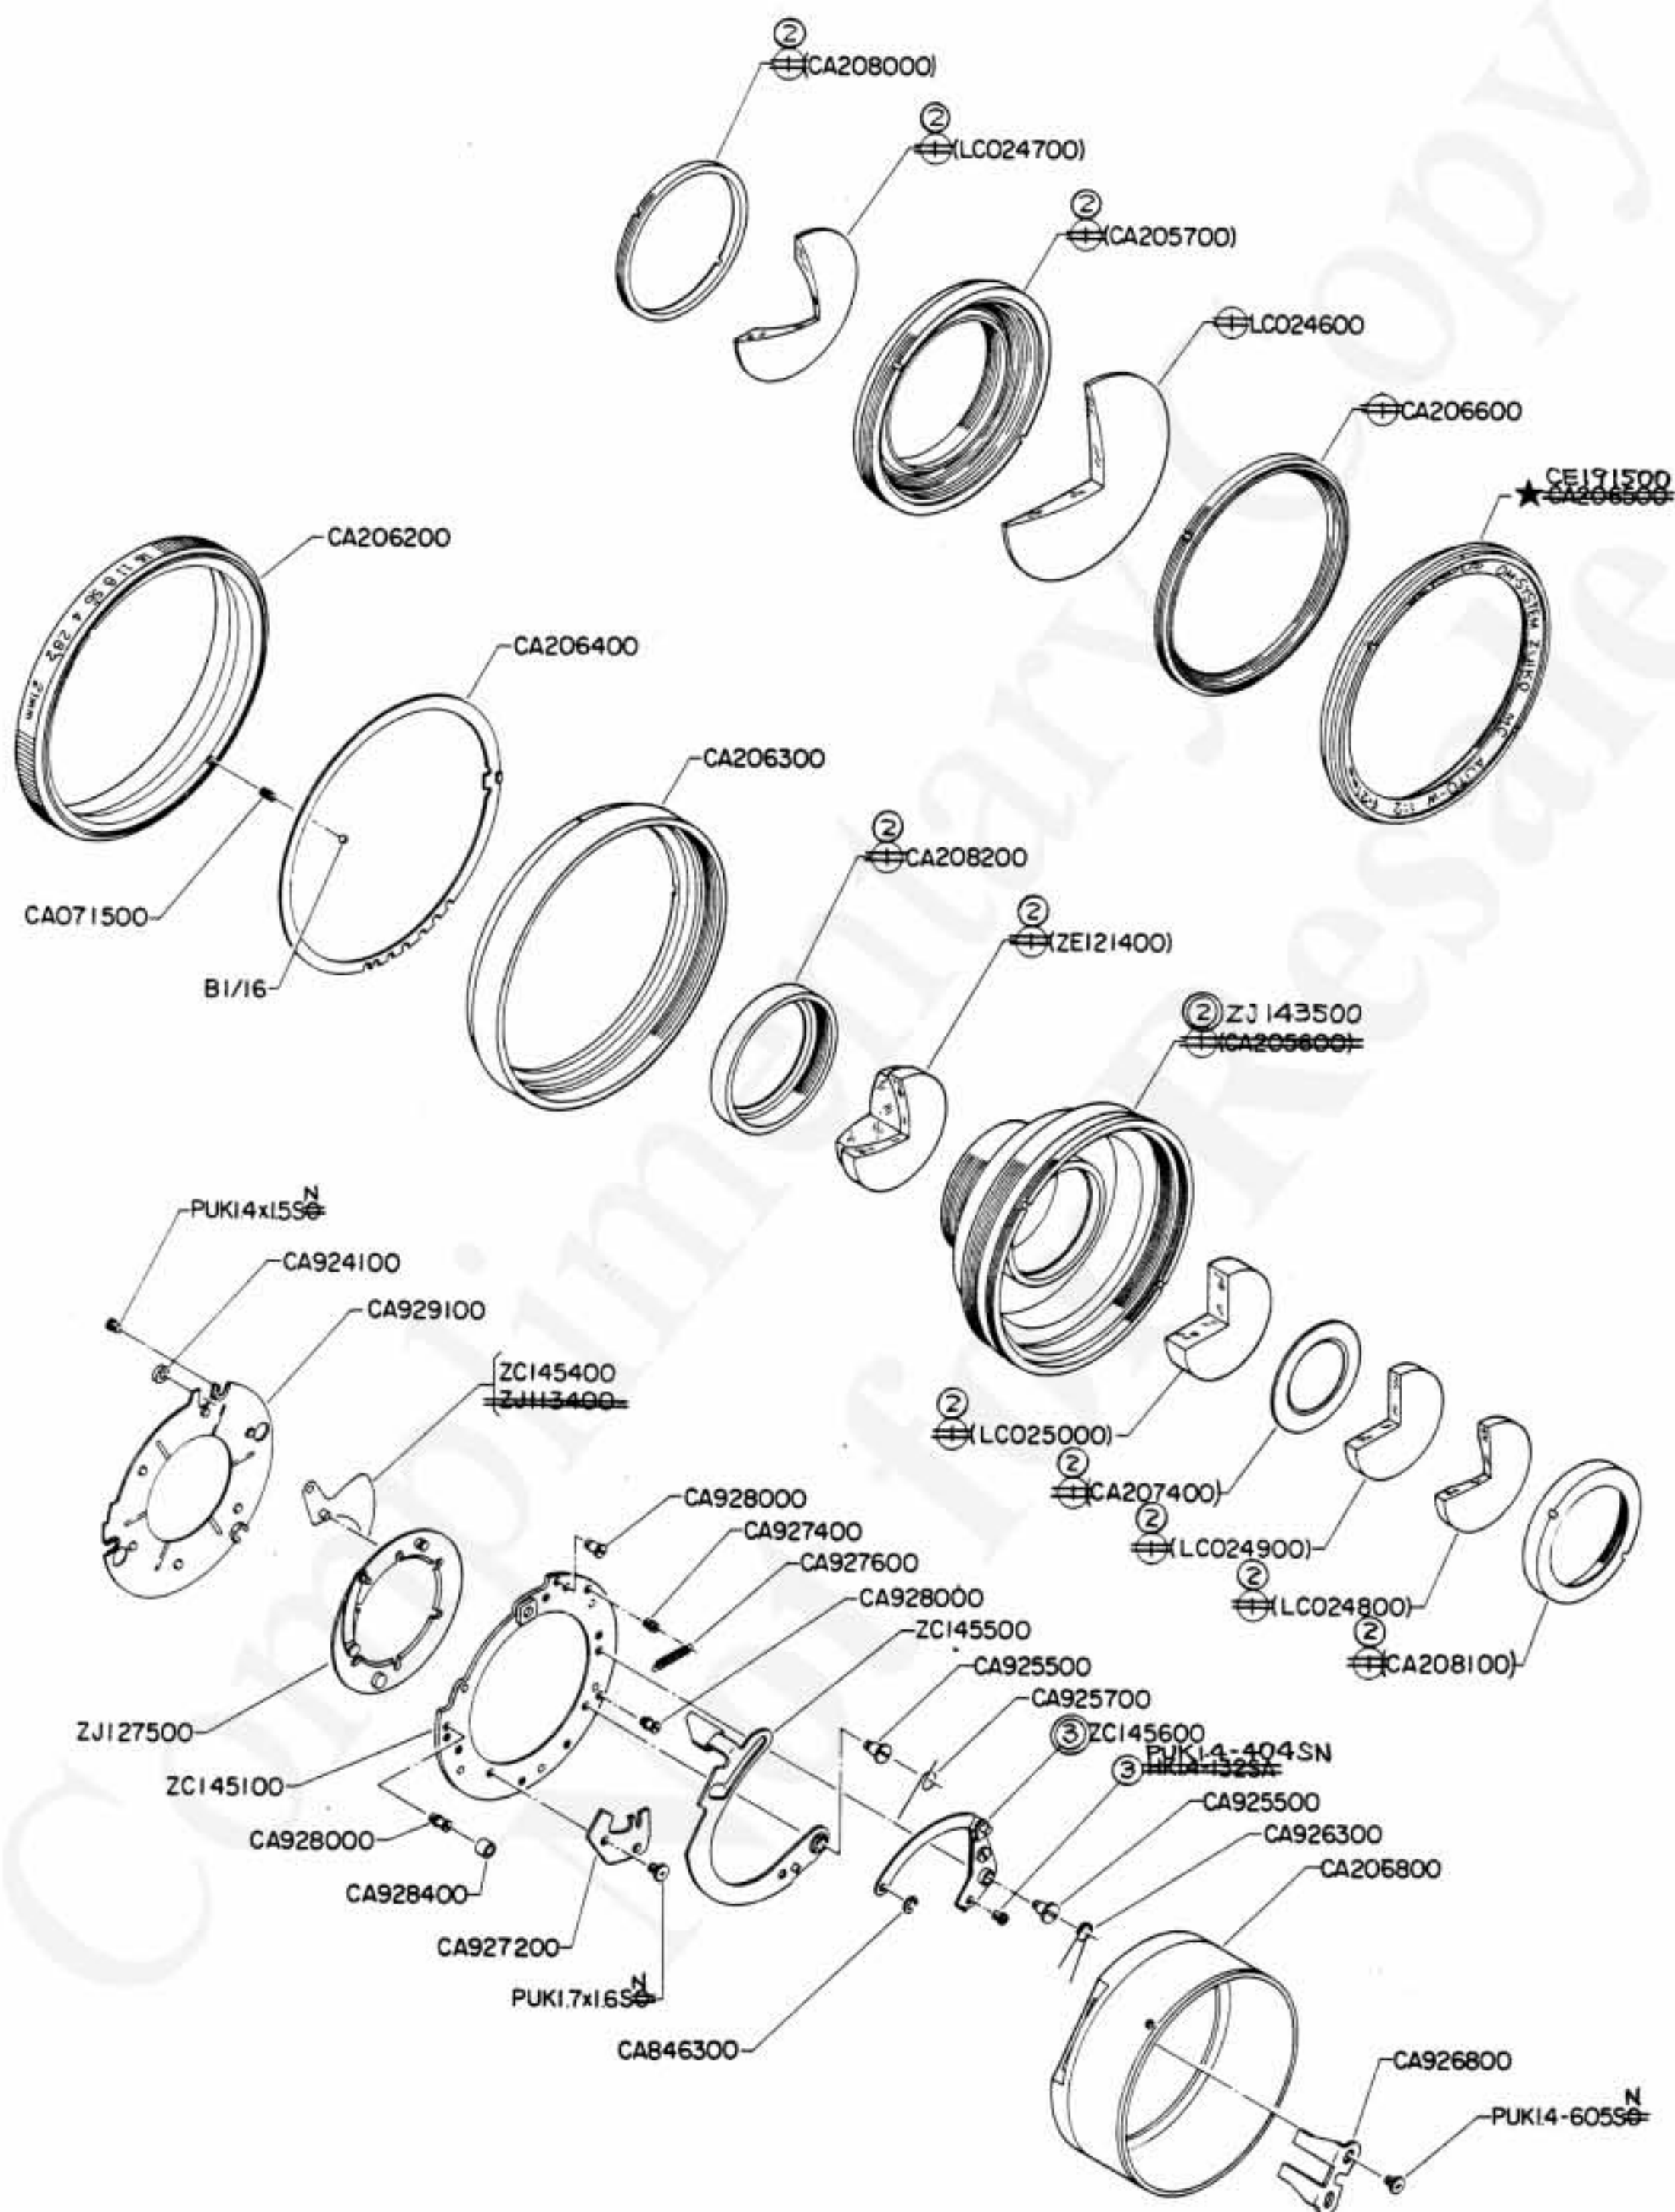

A

B

C

D

EXPLODED PARTS DIAGRAM

MODEL	HOUSE CODE or UNIT	FIG.
OLYMPUS OM-SYSTEM AUTO-W F=2f=21mm 21mm 1:2	MW-2120	1/2
OLYMPUS OPTICAL CO., LTD. TOKYO, JAPAN		

NOTE: WHEN ORDERING FOR SPARE PARTS, PLEASE CLARIFY A MODEL or HOUSE CODE, PARTS NUMBER AND QUANTITY.

A

B

C

D

1

2

3

4

EXPLODED PARTS DIAGRAM

MODEL	HOUSE CODE or UNIT	FIG.
OLYMPUS OM - SYSTEM AUTO - W $f=2 f=21mm$ $Z1mm 1:2$	MW 2120	2/2
OLYMPUS OPTICAL CO., LTD. TOKYO, JAPAN		

NOTE : WHEN ORDERING FOR SPARE PARTS, PLEASE CLARIFY A MODEL or HOUSE CODE, PARTS NUMBER AND QUANTITY.