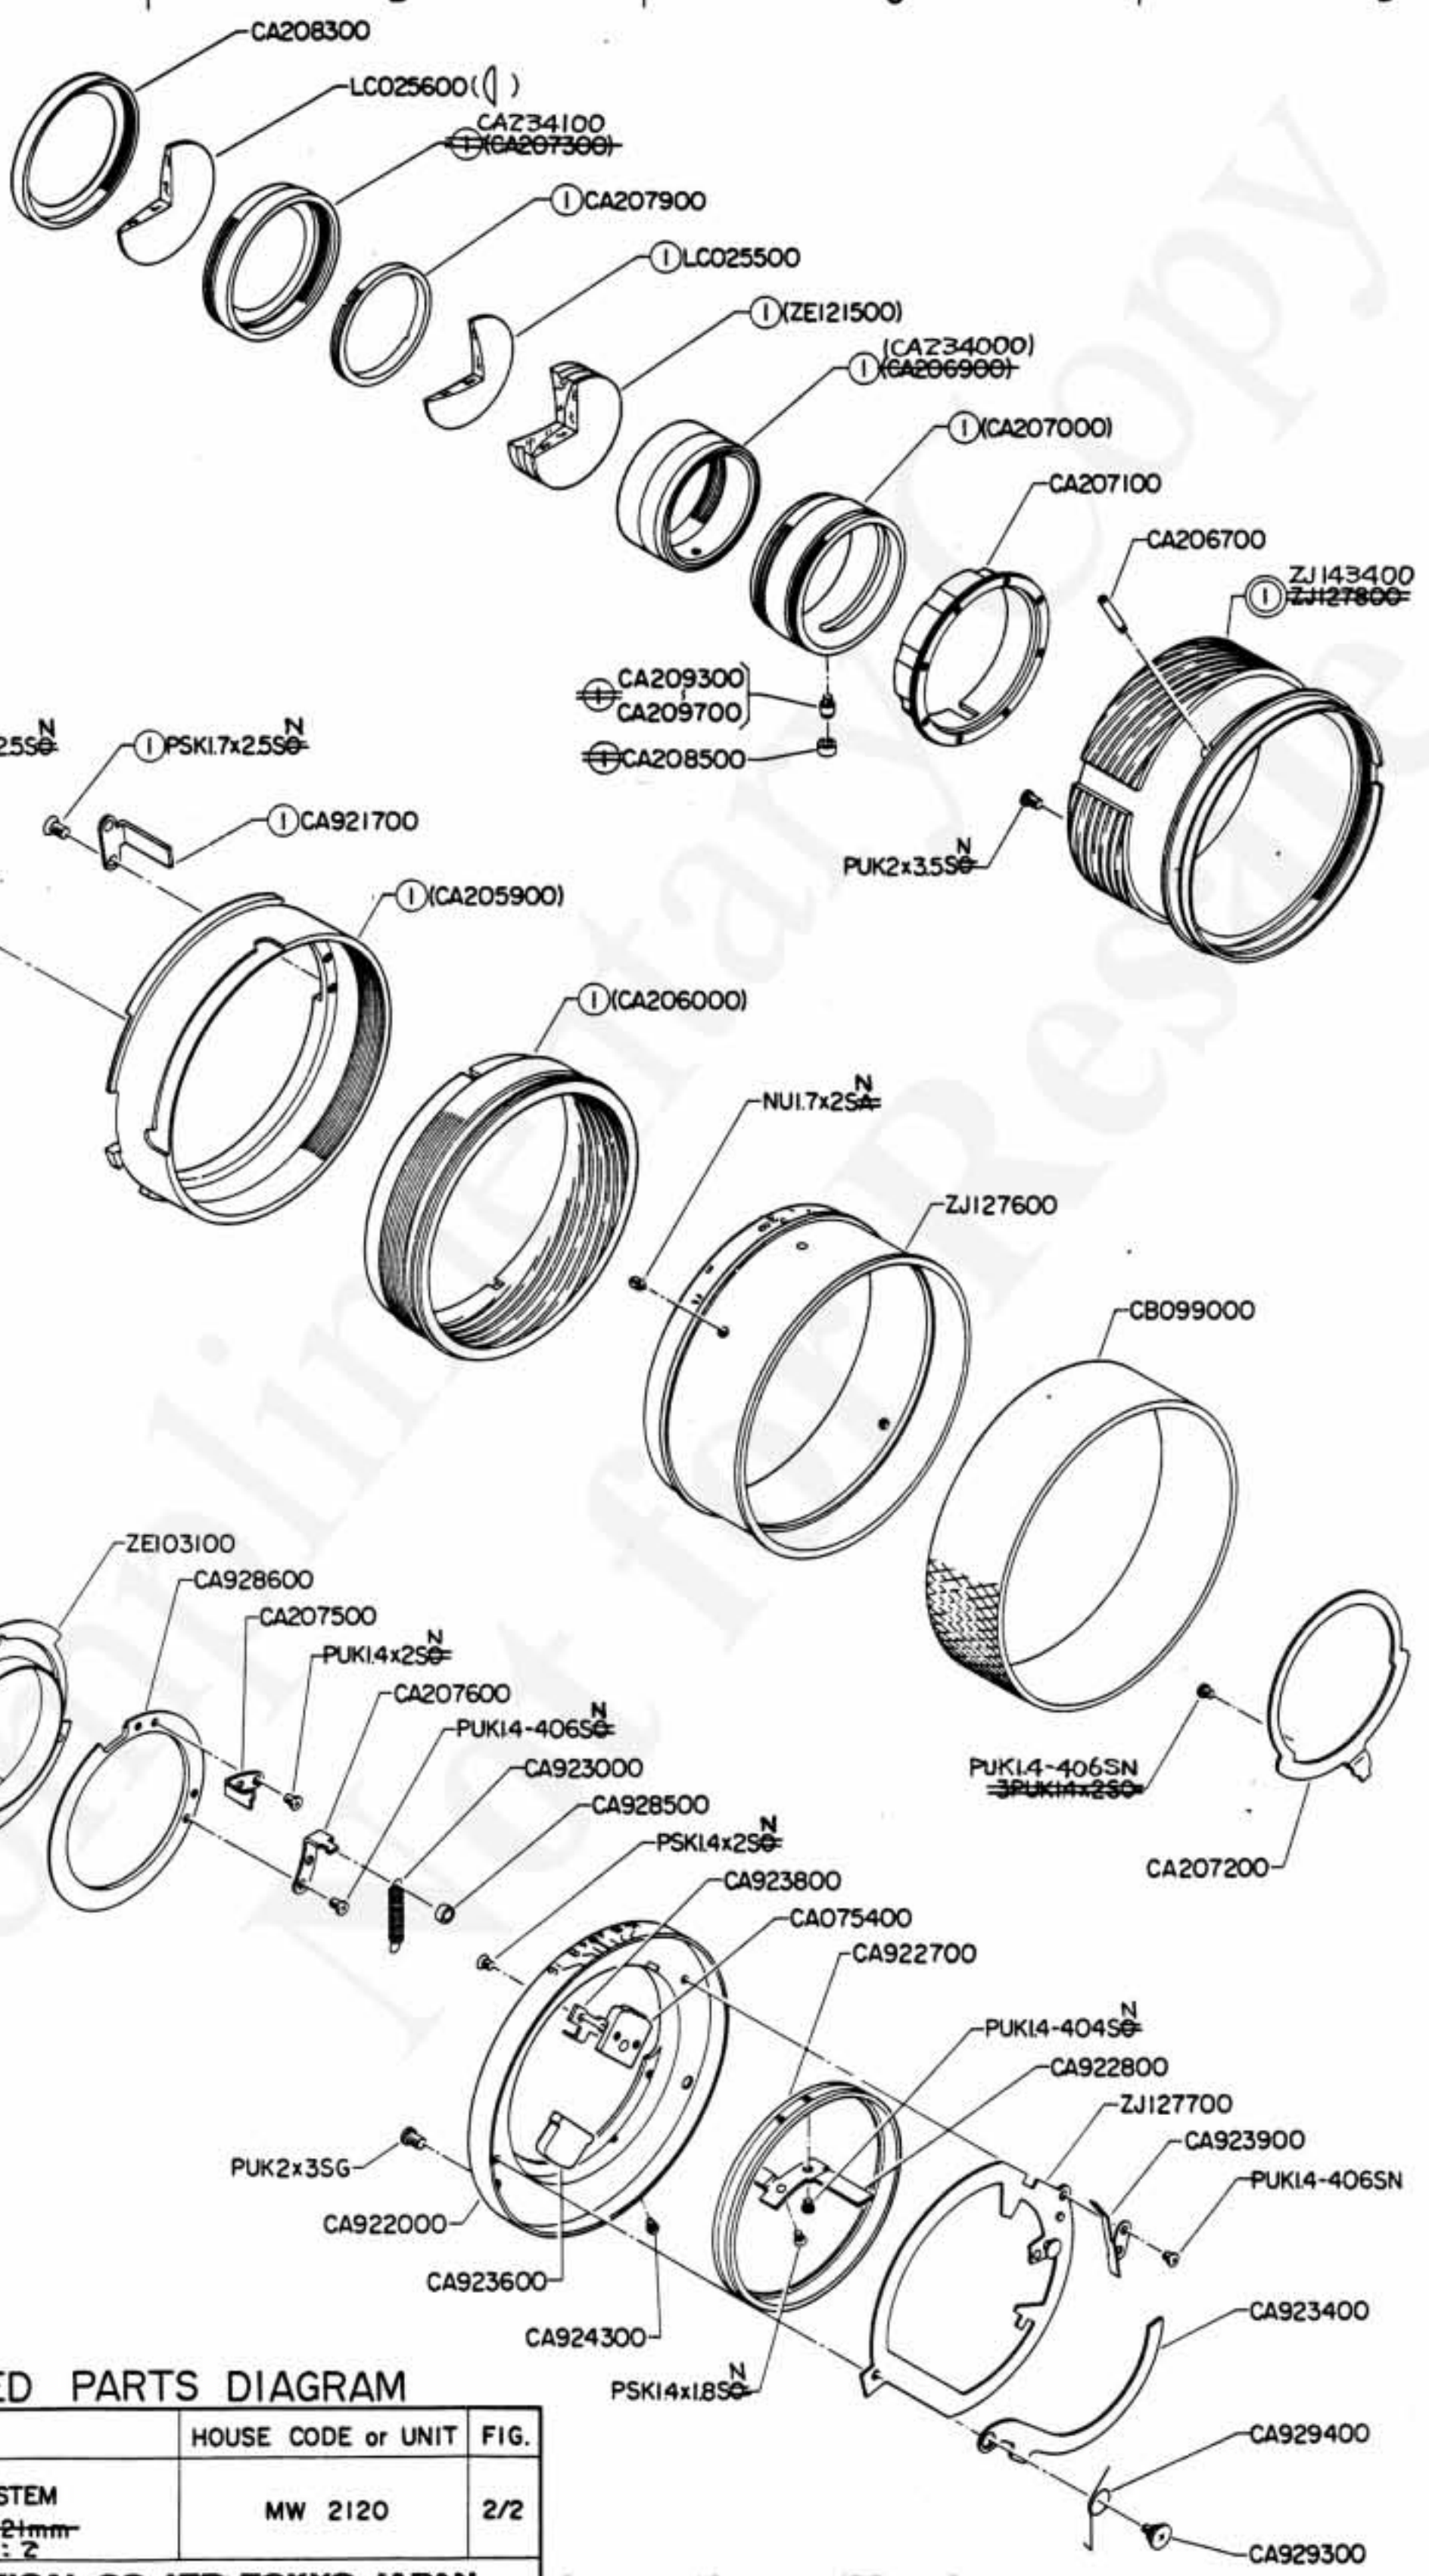

A

B

C

D

EXPLODED PARTS DIAGRAM

MODEL	HOUSE CODE or UNIT	FIG.
OLYMPUS OM-SYSTEM AUTO-W F=2f=21mm 21mm 1:2	MW-2120	1/2
OLYMPUS OPTICAL CO., LTD. TOKYO, JAPAN		

NOTE: WHEN ORDERING FOR SPARE PARTS, PLEASE CLARIFY A MODEL or HOUSE CODE, PARTS NUMBER AND QUANTITY.

A

B

C

D

1

2

3

4

EXPLODED PARTS DIAGRAM

MODEL	HOUSE CODE or UNIT	FIG.
OLYMPUS OM - SYSTEM AUTO - W $f=2 f=21mm$ $Z1mm 1:2$	MW 2120	2/2
OLYMPUS OPTICAL CO., LTD. TOKYO, JAPAN		

NOTE : WHEN ORDERING FOR SPARE PARTS, PLEASE CLARIFY A MODEL or HOUSE CODE, PARTS NUMBER AND QUANTITY.