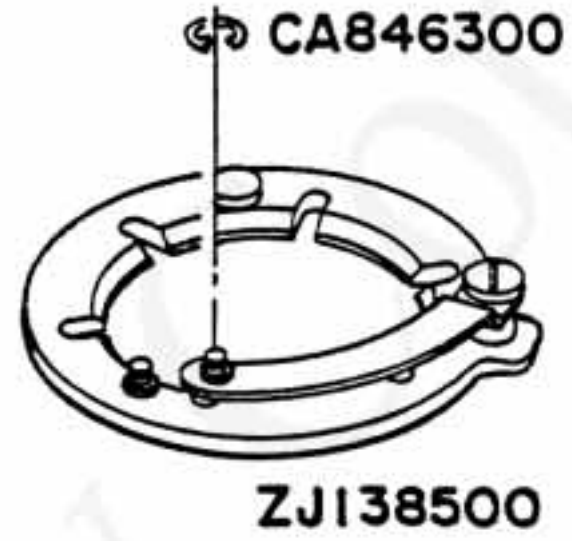

NOTE: WHEN ORDERING FOR SPARE PARTS; PLEASE CLARIFY A MODEL; PARTS NUMBER AND QUANTITY

EXPLODED PARTS DIAGRAM

MODEL	HOUSE CODE or UNIT	FIG.
OLYMPUS OM-SYSTEM H. ZUIKO AUTO-W 1:2.8 f=24mm	MW2428 TYPE-2 (C)	1/1
OLYMPUS OM-SYSTEM ZUIKO-MG-AUTO-W 1:2.8 f=24mm Z4mm 1:2.8	MW2428 TYPE-3 (NMC)	
OLYMPUS OPTICAL CO., LTD. TOKYO, JAPAN		

1ZB1
+186

NOTE : WHEN ORDERING FOR SPARE PARTS, PLEASE CLARIFY A MODEL, PARTS NUMBER AND QUANTITY.

<1>

OLD

NEW

<2>

OLD

NEW