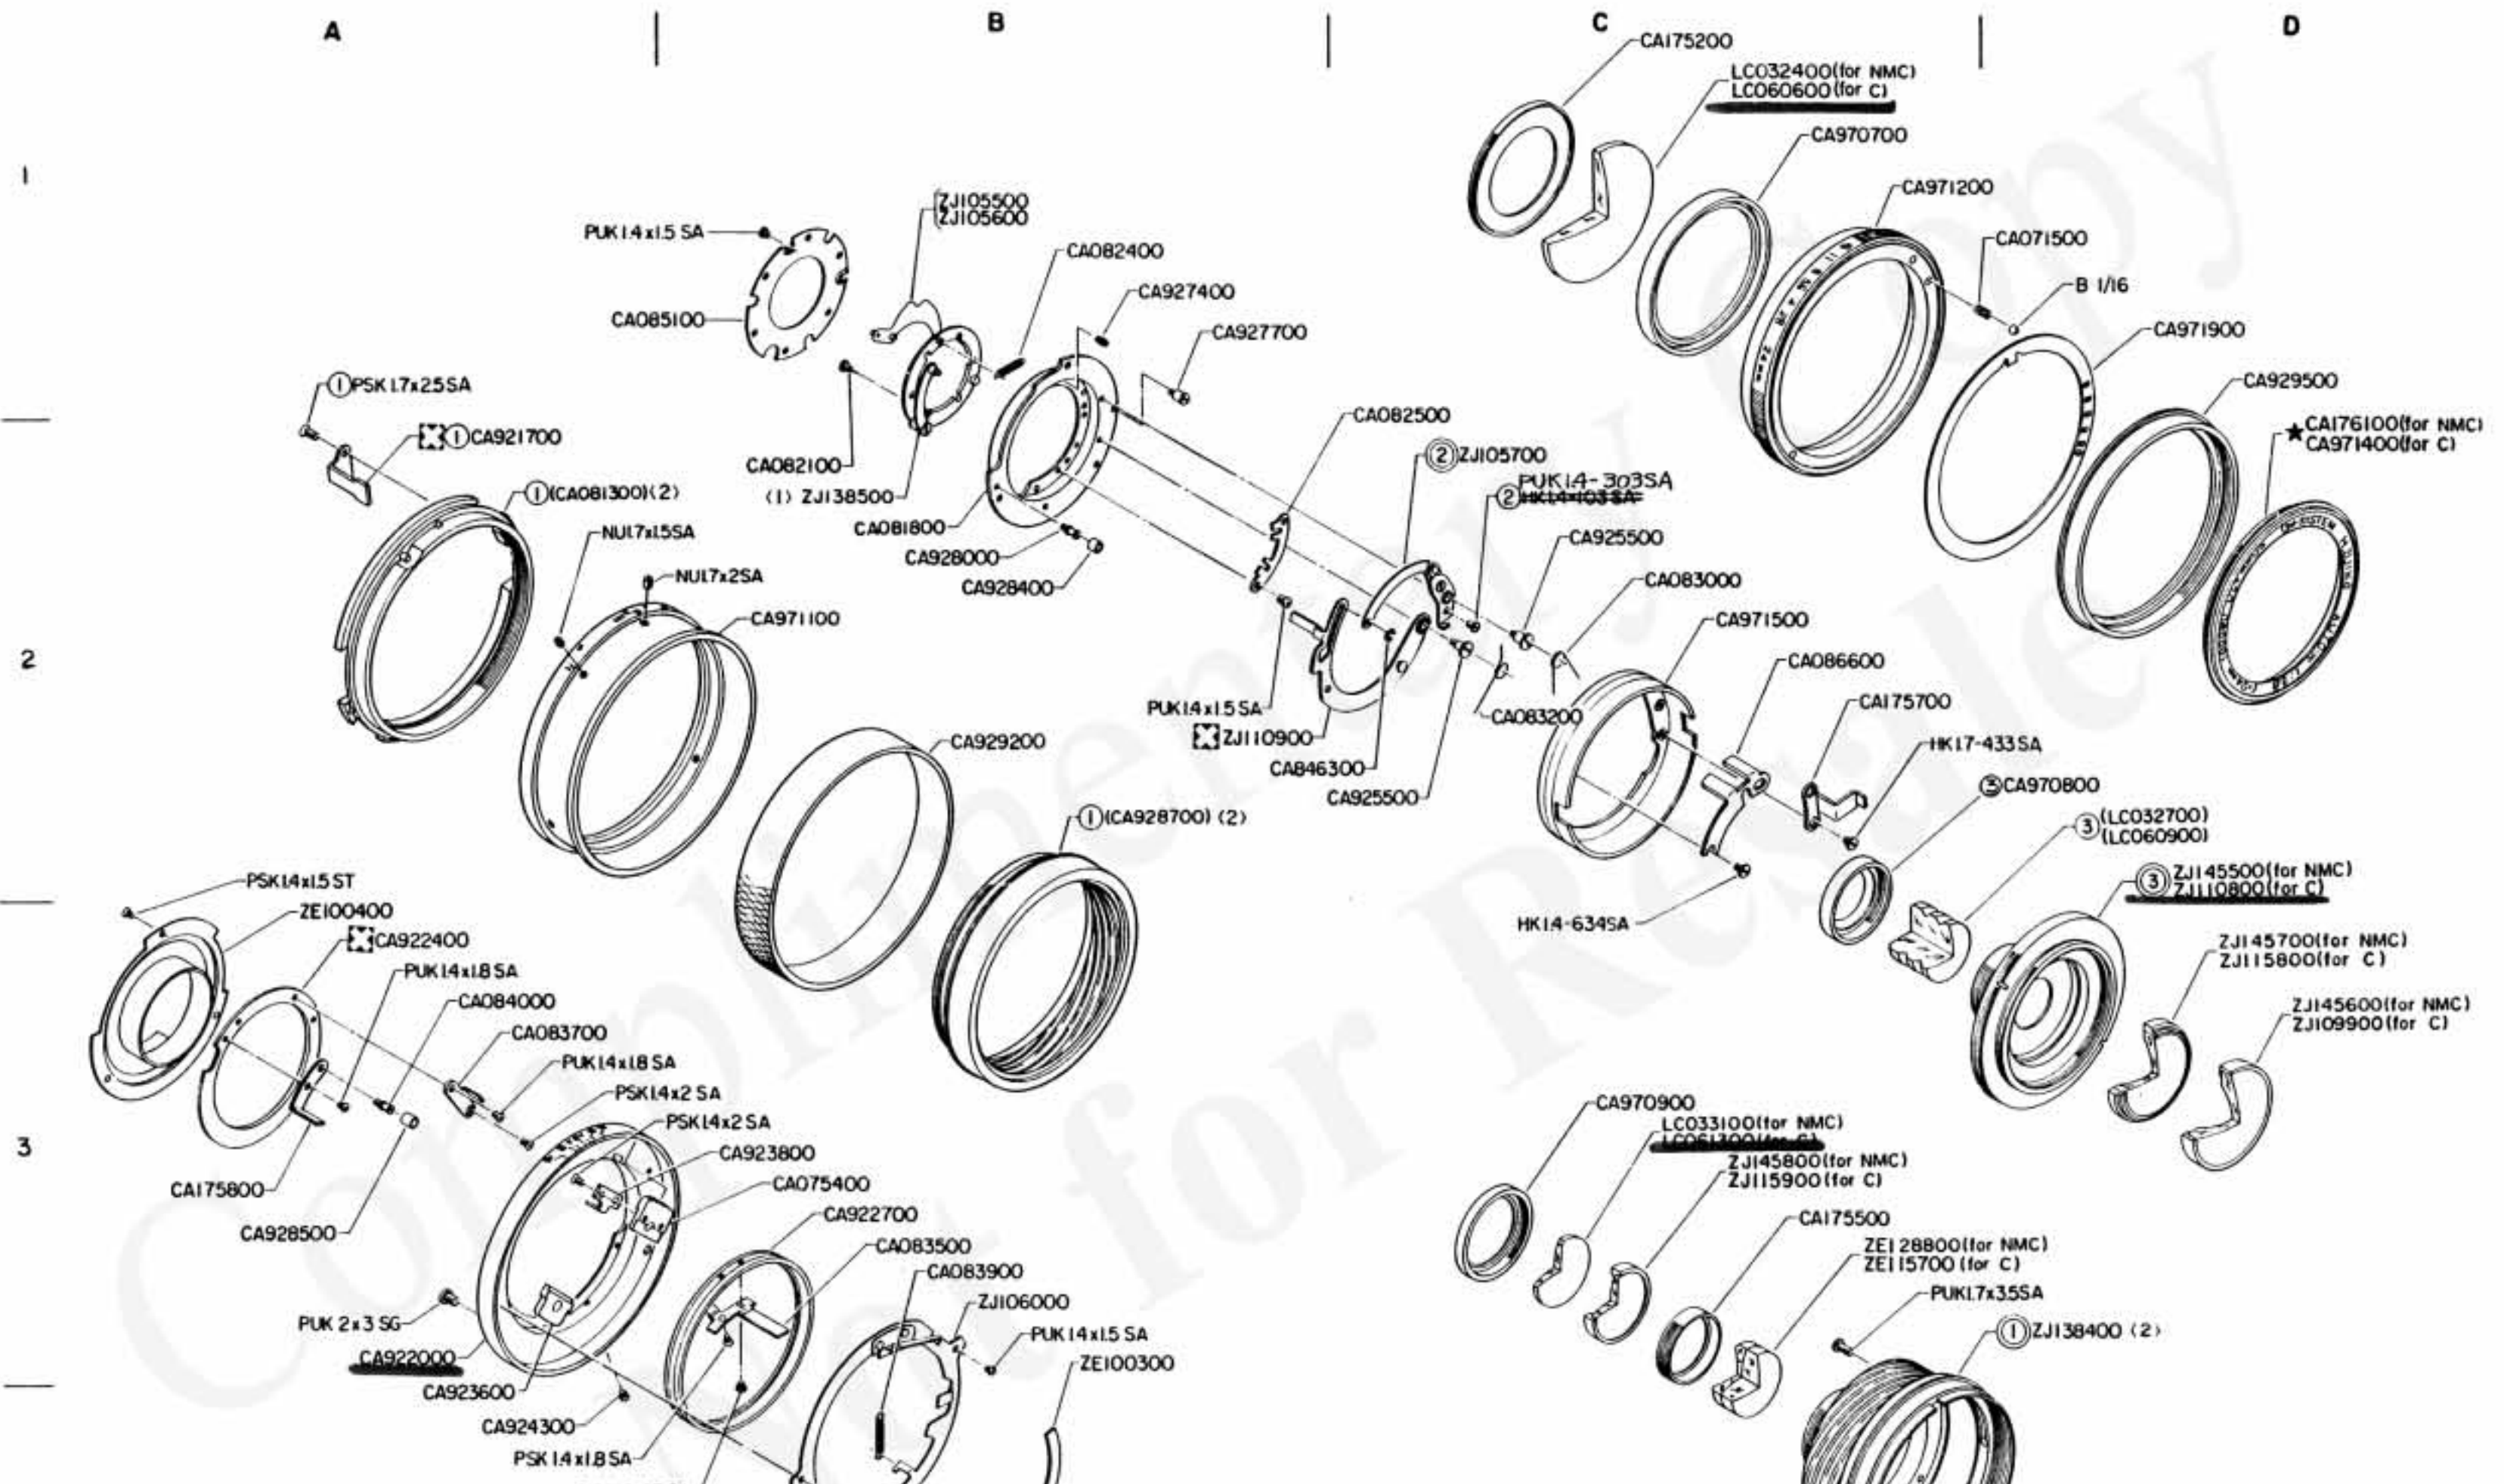

4 EXPLODED PARTS DIAGRAM

MODEL	HOUSE CODE or UNIT	FIG.
OLYMPUS OM-SYSTEM H ZUIKO AUTO-W 1:2.8 f=24mm	MW2428 TYPE - I	1/1
OLYMPUS OPTICAL CO., LTD. TOKYO, JAPAN		

NOTE: WHEN ORDERING FOR SPARE PARTS, PLEASE CLARIFY A MODEL, PARTS NUMBER AND QUANTITY

4 EXPLODED PARTS DIAGRAM

MODEL	HOUSE CODE or UNIT	FIG.
OLYMPUS OM-SYSTEM H. ZUIKO AUTO-W 1:2.8 f=24mm	MW2428 TYPE-2 (C)	1/1
OLYMPUS OM-SYSTEM ZUIKO MC AUTO-W 1:2.8 f=24mm	MW2428 TYPE-3 (NMC)	
OLYMPUS OPTICAL CO., LTD. TOKYO, JAPAN		

NOTE: WHEN ORDERING FOR SPARE PARTS; PLEASE CLARIFY A MODEL; PARTS NUMBER AND QUANTITY

EXPLODED PARTS DIAGRAM

MODEL	HOUSE CODE or UNIT	FIG.
OLYMPUS OM-SYSTEM H. ZUIKO AUTO-W 1:2.8 f=24mm	MW2428 TYPE-2 (C)	1/1
OLYMPUS OM-SYSTEM ZUIKO-MG-AUTO-W 1:2.8 f=24mm Z4mm 1:2.8	MW2428 TYPE-3 (NMC)	
OLYMPUS OPTICAL CO., LTD. TOKYO, JAPAN		

1ZB1
+186

NOTE : WHEN ORDERING FOR SPARE PARTS, PLEASE CLARIFY A MODEL, PARTS NUMBER AND QUANTITY.

<1>

OLD

NEW

<2>

OLD

NEW