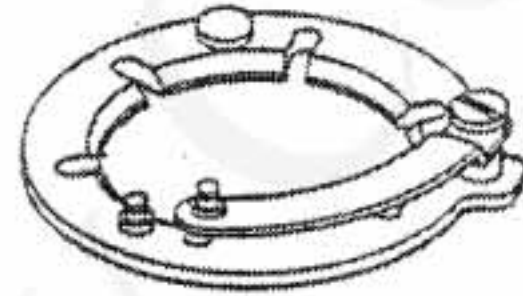

NOTE: WHEN ORDERING FOR SPARE PARTS; PLEASE CLARIFY A MODEL; PARTS NUMBER AND QUANTITY

EXPLODED PARTS DIAGRAM

MODEL	HOUSE CODE or UNIT	FIG.
OLYMPUS OM-SYSTEM H. ZUIKO AUTO-W 1:2.8 f=24mm	MW2428 TYPE-2 (C)	1/1
OLYMPUS OM-SYSTEM ZUIKO-MG-AUTO-W 1:2.8 f=24mm Z4mm 1:2.8	MW2428 TYPE-3 (NMC)	
OLYMPUS OPTICAL CO., LTD. TOKYO, JAPAN		

1ZB1
+186

NOTE : WHEN ORDERING FOR SPARE PARTS, PLEASE CLARIFY A MODEL, PARTS NUMBER AND QUANTITY.

<1>

OLD

NEW

<2>

OLD

NEW

OLD

(1)

NEW

ZJ138500

OLD

(2)

NEW

① ZJ138400