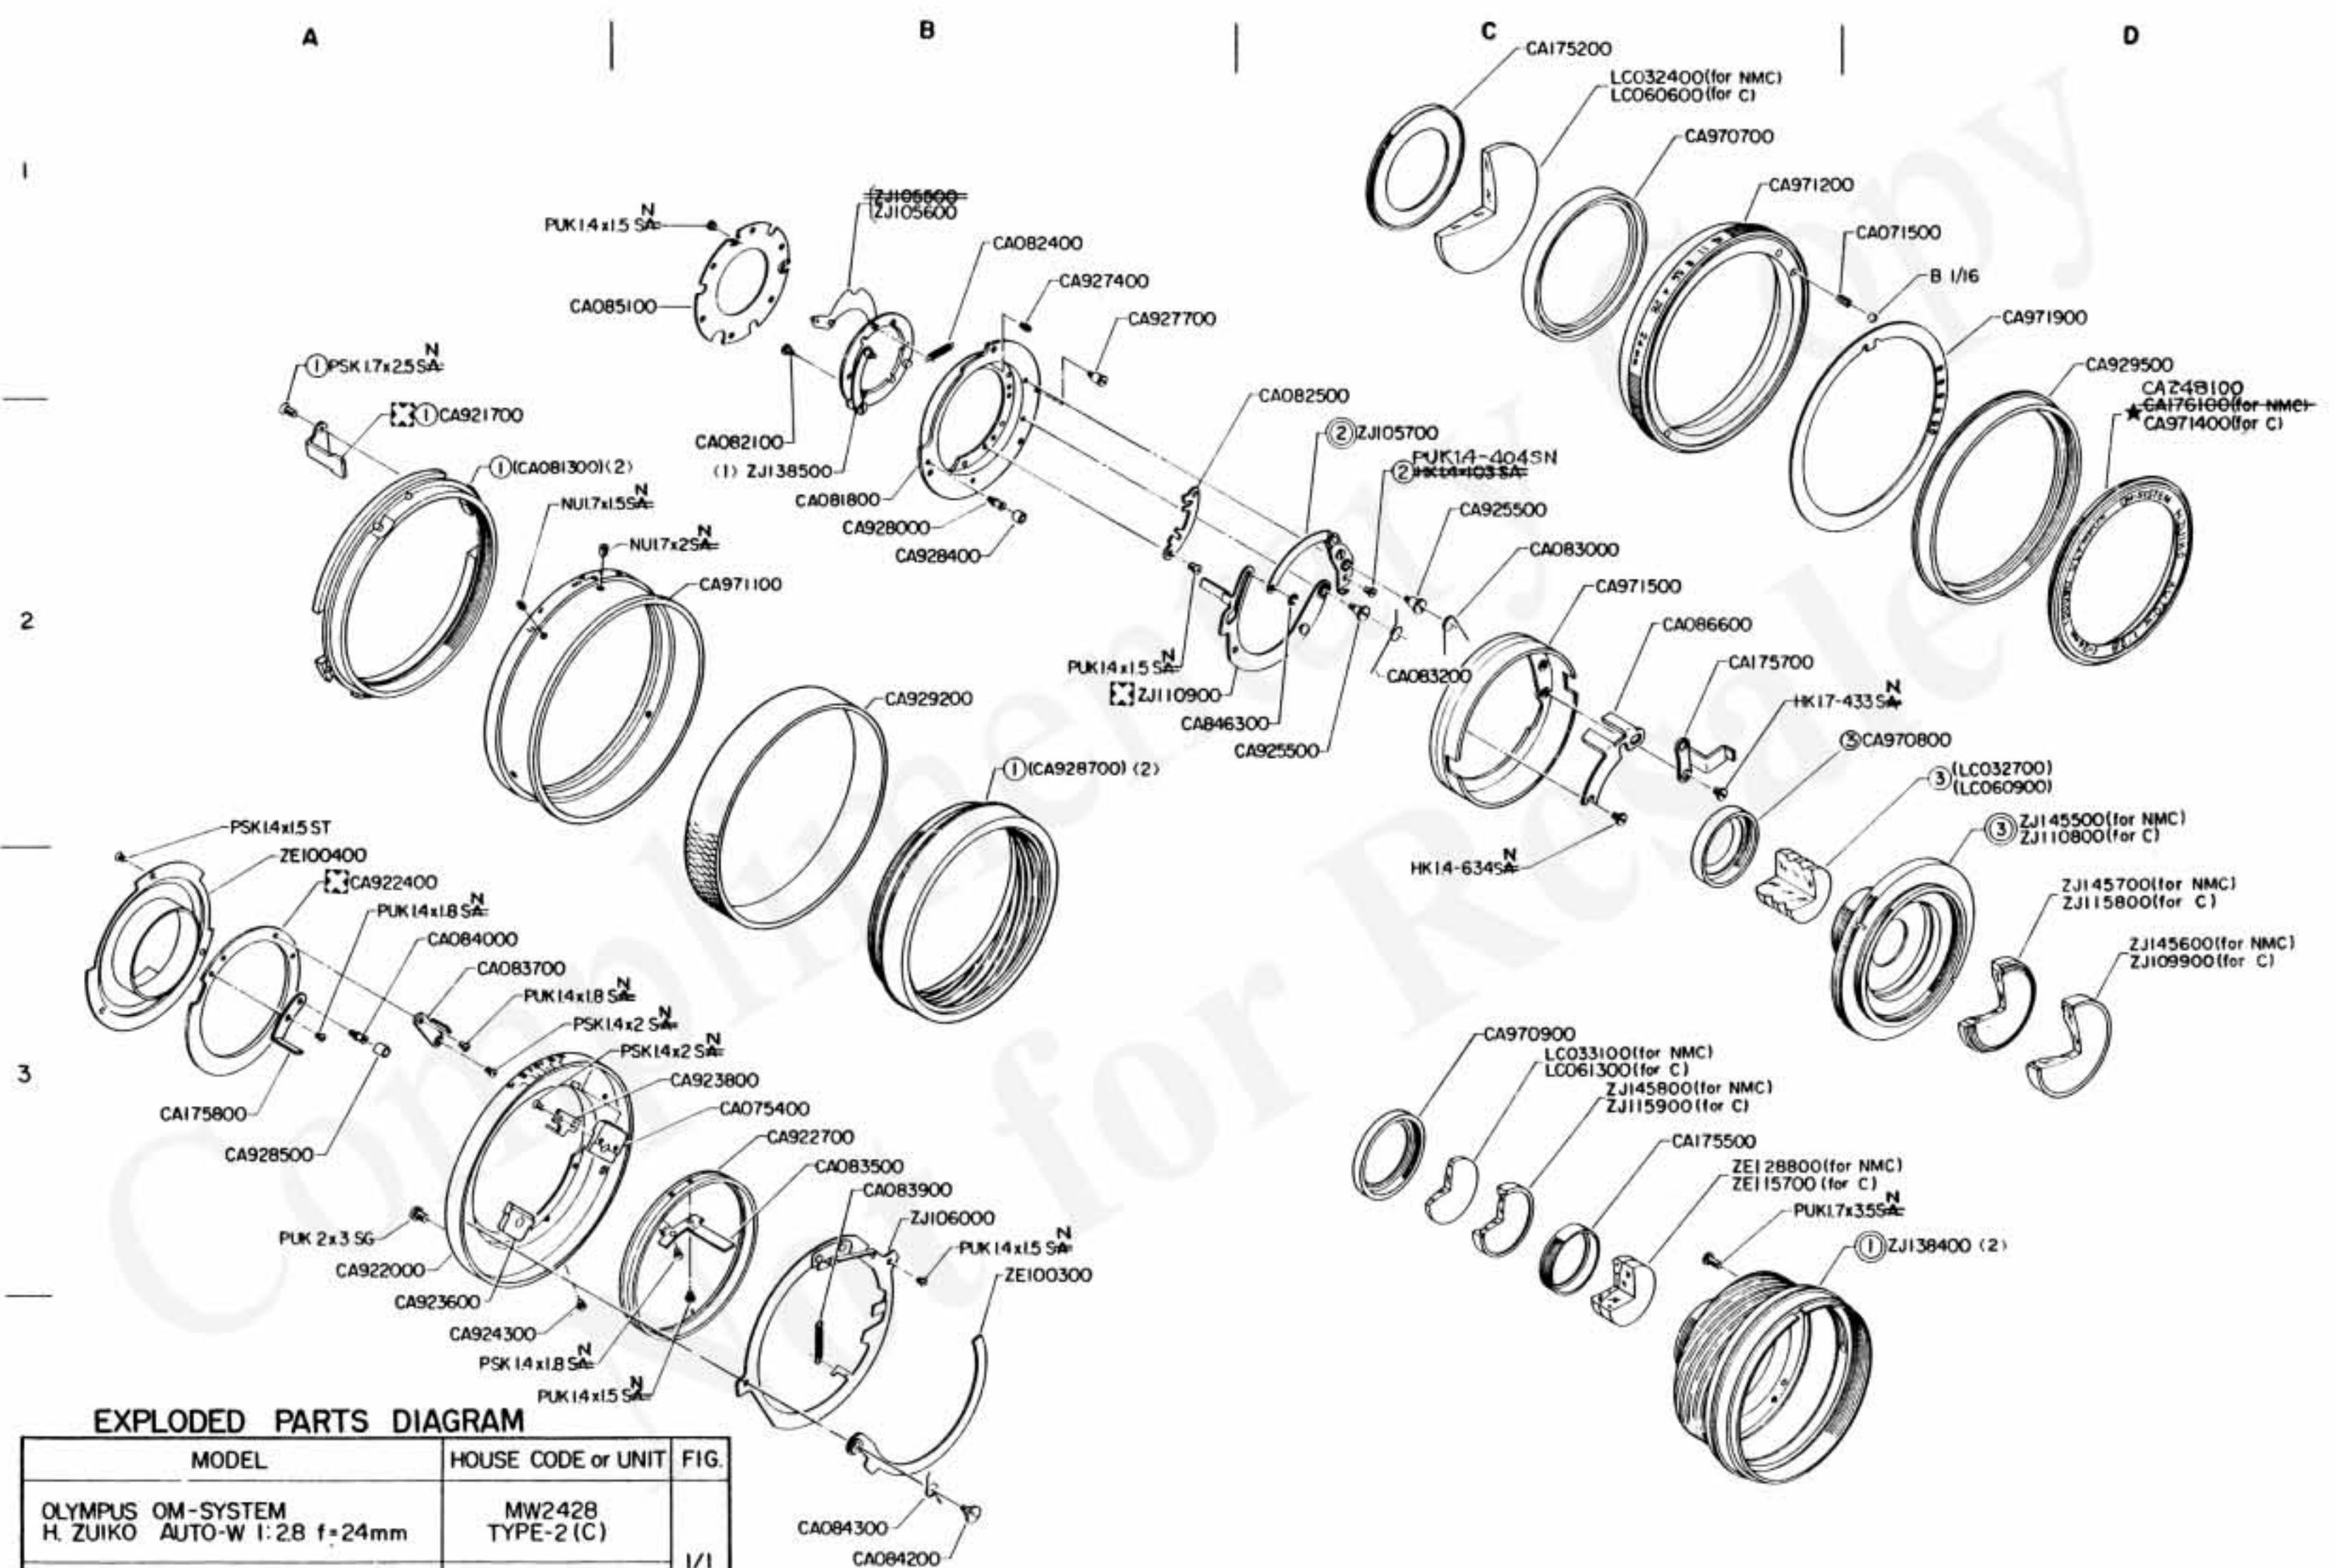

4 EXPLODED PARTS DIAGRAM

MODEL	HOUSE CODE or UNIT	FIG.
OLYMPUS OM-SYSTEM H ZUIKO AUTO-W 1:2.8 f=24mm	MW2428 TYPE - I	1/1
OLYMPUS OPTICAL CO., LTD. TOKYO, JAPAN		

NOTE: WHEN ORDERING FOR SPARE PARTS, PLEASE CLARIFY A MODEL, PARTS NUMBER AND QUANTITY

4 EXPLODED PARTS DIAGRAM

MODEL	HOUSE CODE or UNIT	FIG.
OLYMPUS OM-SYSTEM H. ZUIKO AUTO-W 1:2.8 f=24mm	MW2428 TYPE-2 (C)	1/1
OLYMPUS OM-SYSTEM ZUIKO MC AUTO-W 1:2.8 f=24mm	MW2428 TYPE-3 (NMC)	
OLYMPUS OPTICAL CO., LTD. TOKYO, JAPAN		

NOTE: WHEN ORDERING FOR SPARE PARTS; PLEASE CLARIFY A MODEL; PARTS NUMBER AND QUANTITY

EXPLODED PARTS DIAGRAM

MODEL	HOUSE CODE or UNIT	FIG.
OLYMPUS OM-SYSTEM H. ZUIKO AUTO-W 1:2.8 f=24mm	MW2428 TYPE-2 (C)	1/1
OLYMPUS OM-SYSTEM ZUIKO-MG-AUTO-W 1:2.8 f=24mm Z4mm 1:2.8	MW2428 TYPE-3 (NMC)	
OLYMPUS OPTICAL CO., LTD. TOKYO, JAPAN		

1ZB1
+186

NOTE : WHEN ORDERING FOR SPARE PARTS, PLEASE CLARIFY A MODEL, PARTS NUMBER AND QUANTITY.

<1>

OLD

NEW

<2>

OLD

NEW