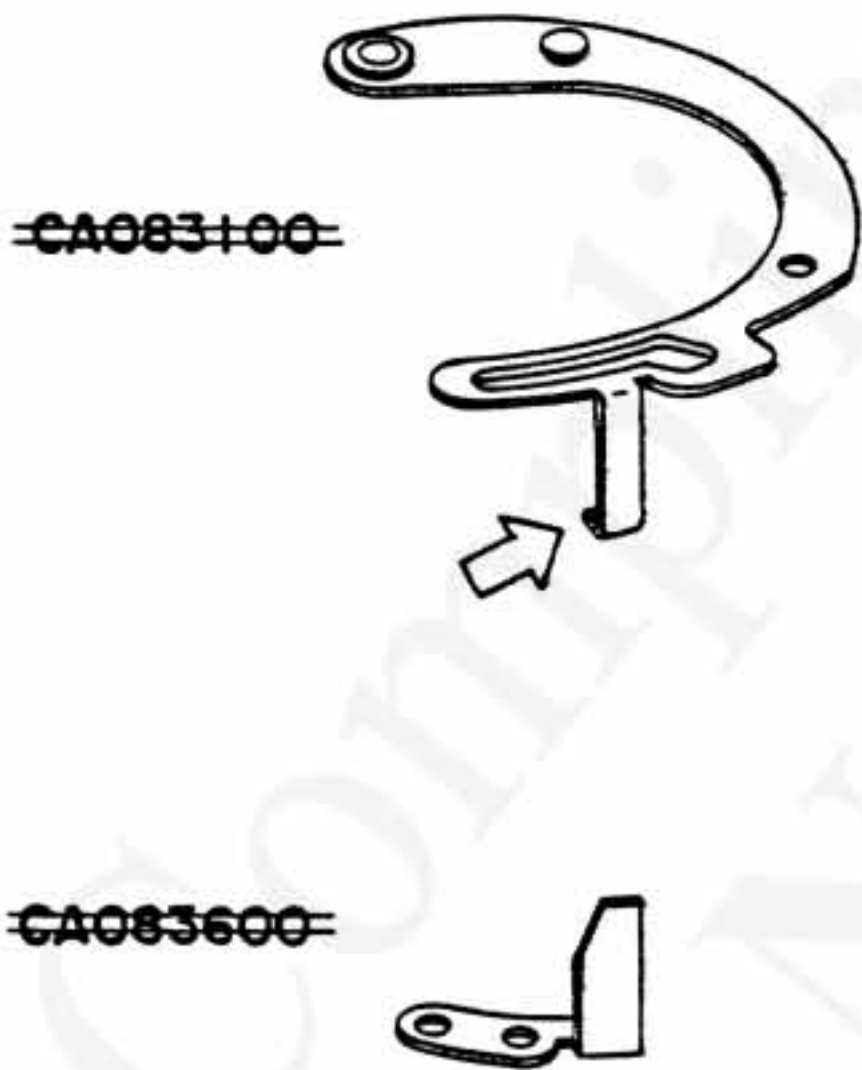

NOTE: WHEN ORDERING FOR SPARE PARTS; PLEASE CLARIFY A MODEL; PARTS NUMBER AND QUANTITY

EXPLODED PARTS DIAGRAM

MODEL	HOUSE CODE or UNIT	FIG.
OLYMPUS OM-SYSTEM H. ZUIKO AUTO-W 1:2.8 f=24mm	MW2428 TYPE-2 (C)	1/1
OLYMPUS OM-SYSTEM ZUIKO-MG-AUTO-W 1:2.8 f=24mm Z4mm 1:2.8	MW2428 TYPE-3 (NMC)	
OLYMPUS OPTICAL CO., LTD. TOKYO, JAPAN		

1ZB1
+186

NOTE : WHEN ORDERING FOR SPARE PARTS, PLEASE CLARIFY A MODEL, PARTS NUMBER AND QUANTITY.

<1>

OLD

NEW

<2>

OLD

NEW