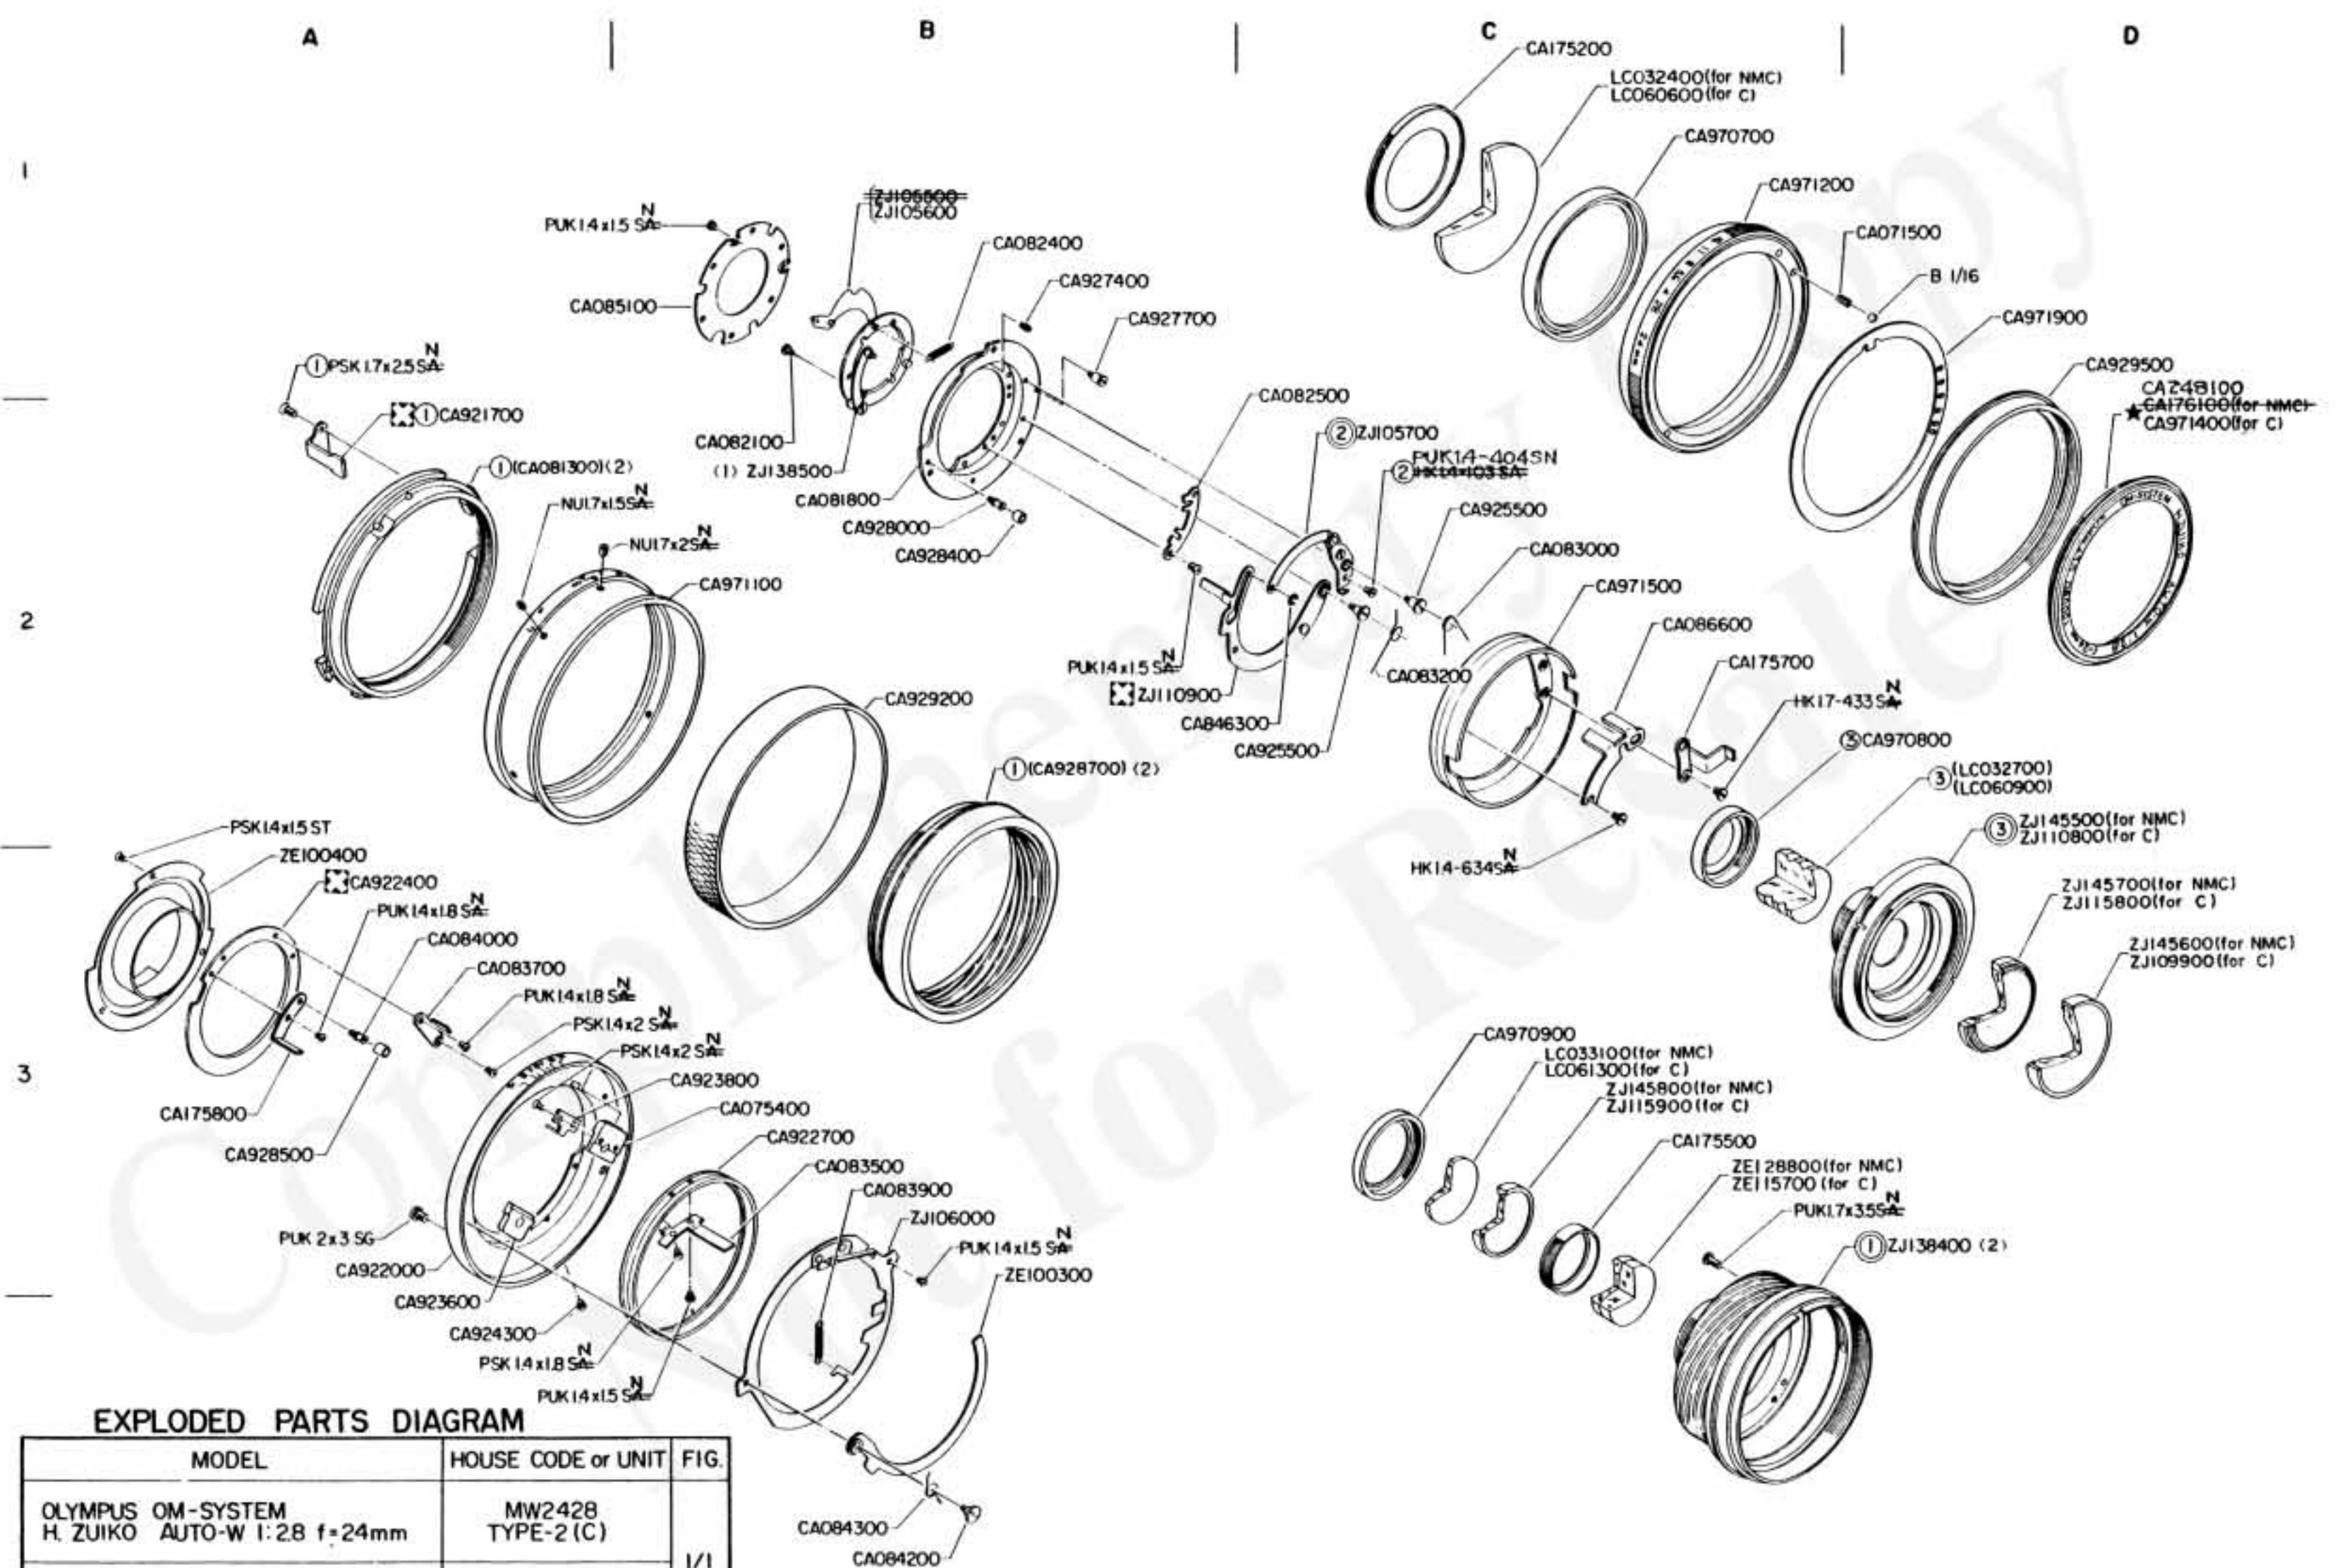

4 EXPLODED PARTS DIAGRAM

MODEL	HOUSE CODE or UNIT	FIG.
OLYMPUS OM-SYSTEM H ZUIKO AUTO-W 1:2.8 f=24mm	MW2428 TYPE - I	1/1
<b>OLYMPUS OPTICAL CO., LTD. TOKYO, JAPAN</b>		

NOTE: WHEN ORDERING FOR SPARE PARTS, PLEASE CLARIFY A MODEL, PARTS NUMBER AND QUANTITY

**4 EXPLODED PARTS DIAGRAM**

MODEL	HOUSE CODE or UNIT	FIG.
OLYMPUS OM-SYSTEM H. ZUIKO AUTO-W 1:2.8 f=24mm	MW2428 TYPE-2 (C)	1/1
OLYMPUS OM-SYSTEM ZUIKO MC AUTO-W 1:2.8 f=24mm	MW2428 TYPE-3 (NMC)	

OLYMPUS OPTICAL CO., LTD. TOKYO, JAPAN

NOTE: WHEN ORDERING FOR SPARE PARTS; PLEASE CLARIFY A MODEL; PARTS NUMBER AND QUANTITY

1181  
H88

**EXPLODED PARTS DIAGRAM**

MODEL	HOUSE CODE or UNIT	FIG.
OLYMPUS OM-SYSTEM H. ZUIKO AUTO-W 1:2.8 f=24mm	MW2428 TYPE-2 (C)	1/1
OLYMPUS OM-SYSTEM ZUIKO-MG-AUTO-W 1:2.8 f=24mm Z4mm 1:2.8	MW2428 TYPE-3 (NMC)	
OLYMPUS OPTICAL CO., LTD. TOKYO, JAPAN		

1281  
+186

NOTE : WHEN ORDERING FOR SPARE PARTS, PLEASE CLARIFY A MODEL, PARTS NUMBER AND QUANTITY.

<1>

OLD

NEW

<2>

OLD

NEW