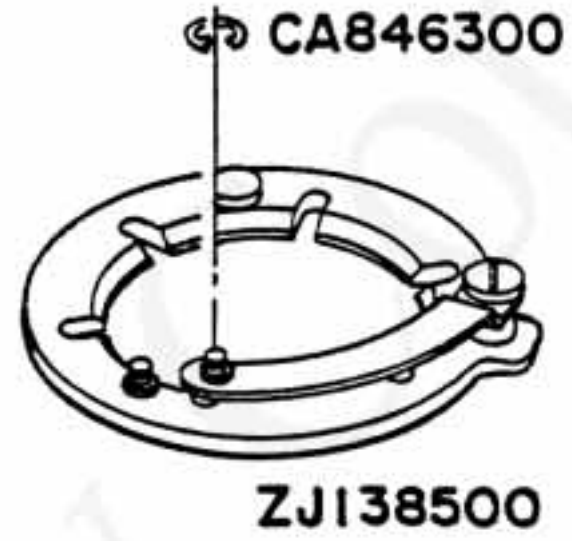

NOTE: WHEN ORDERING FOR SPARE PARTS; PLEASE CLARIFY A MODEL; PARTS NUMBER AND QUANTITY

1181  
H88

**EXPLODED PARTS DIAGRAM**

MODEL	HOUSE CODE or UNIT	FIG.
OLYMPUS OM-SYSTEM H. ZUIKO AUTO-W 1:2.8 f=24mm	MW2428 TYPE-2 (C)	1/1
OLYMPUS OM-SYSTEM ZUIKO-MG-AUTO-W 1:2.8 f=24mm Z4mm 1:2.8	MW2428 TYPE-3 (NMC)	
OLYMPUS OPTICAL CO., LTD. TOKYO, JAPAN		

1281  
+186

NOTE : WHEN ORDERING FOR SPARE PARTS, PLEASE CLARIFY A MODEL, PARTS NUMBER AND QUANTITY.

<1>

OLD

NEW

<2>

OLD

NEW