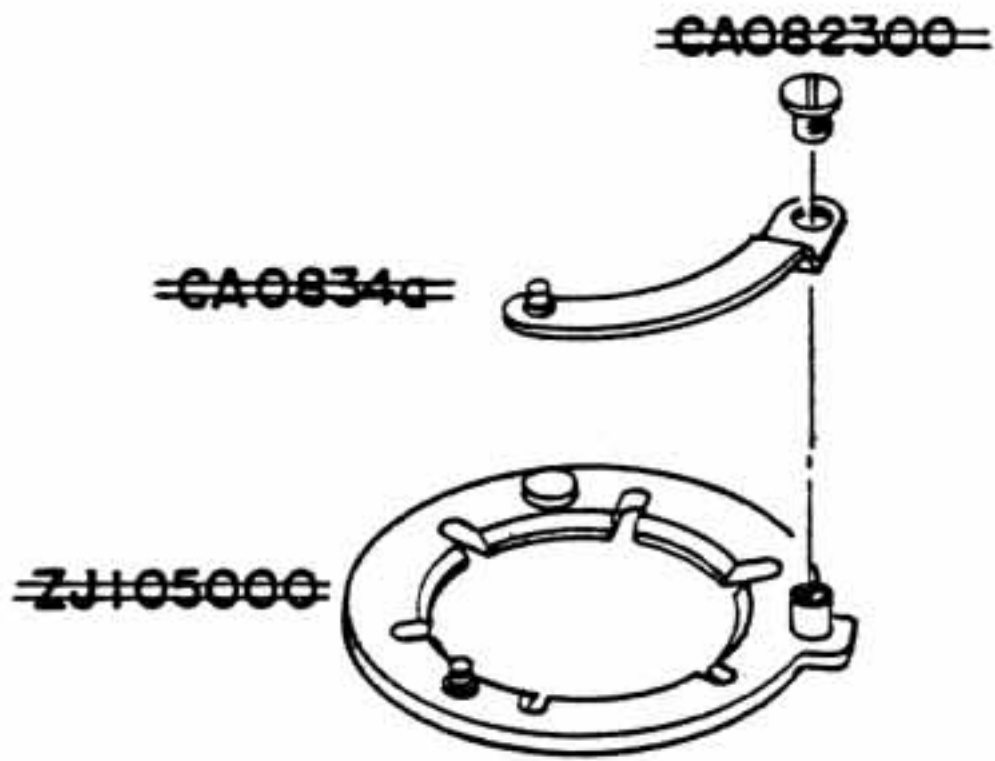

NOTE: WHEN ORDERING FOR SPARE PARTS; PLEASE CLARIFY A MODEL; PARTS NUMBER AND QUANTITY

1181  
H88

**EXPLODED PARTS DIAGRAM**

MODEL	HOUSE CODE or UNIT	FIG.
OLYMPUS OM-SYSTEM H. ZUIKO AUTO-W 1:2.8 f=24mm	MW2428 TYPE-2 (C)	1/1
OLYMPUS OM-SYSTEM ZUIKO-MG-AUTO-W 1:2.8 f=24mm Z4mm 1:2.8	MW2428 TYPE-3 (NMC)	
OLYMPUS OPTICAL CO., LTD. TOKYO, JAPAN		

1281  
+186

NOTE : WHEN ORDERING FOR SPARE PARTS, PLEASE CLARIFY A MODEL, PARTS NUMBER AND QUANTITY.

<1>

OLD

NEW

<2>

OLD

NEW