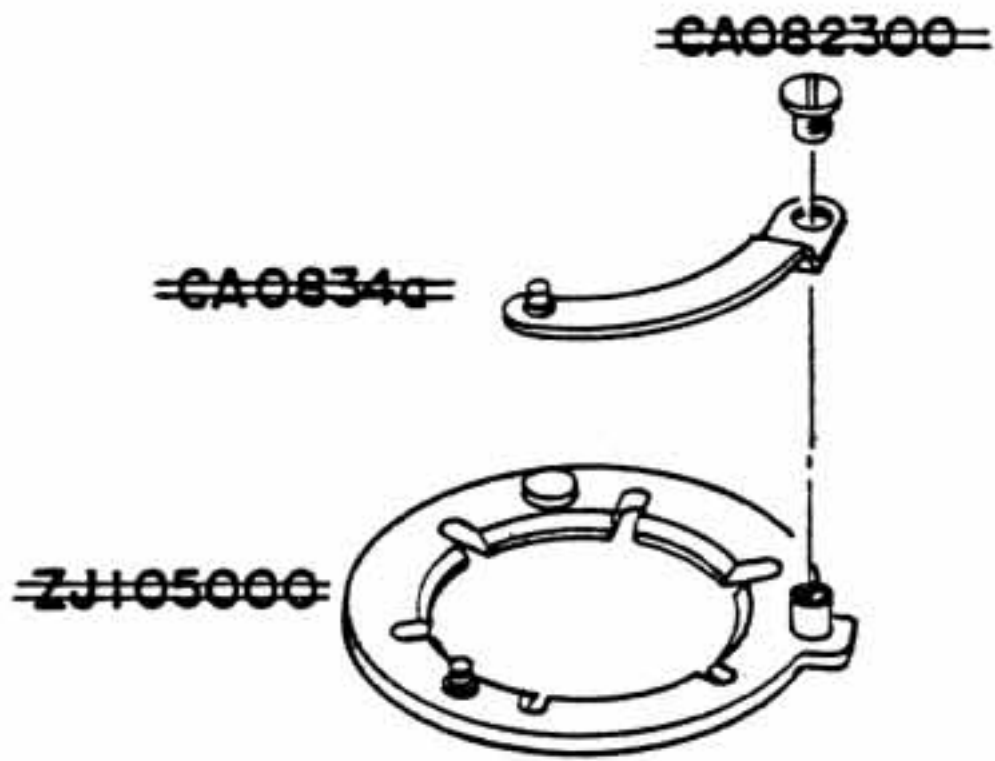

NOTE: WHEN ORDERING FOR SPARE PARTS; PLEASE CLARIFY A MODEL; PARTS NUMBER AND QUANTITY

EXPLODED PARTS DIAGRAM

MODEL	HOUSE CODE or UNIT	FIG.
OLYMPUS OM-SYSTEM H. ZUIKO AUTO-W 1:2.8 f=24mm	MW2428 TYPE-2 (C)	1/1
OLYMPUS OM-SYSTEM ZUIKO-MG-AUTO-W 1:2.8 f=24mm Z4mm 1:2.8	MW2428 TYPE-3 (NMC)	
OLYMPUS OPTICAL CO., LTD. TOKYO, JAPAN		

1ZB1
+186

NOTE : WHEN ORDERING FOR SPARE PARTS, PLEASE CLARIFY A MODEL, PARTS NUMBER AND QUANTITY.

<1>

OLD

NEW

<2>

OLD

NEW