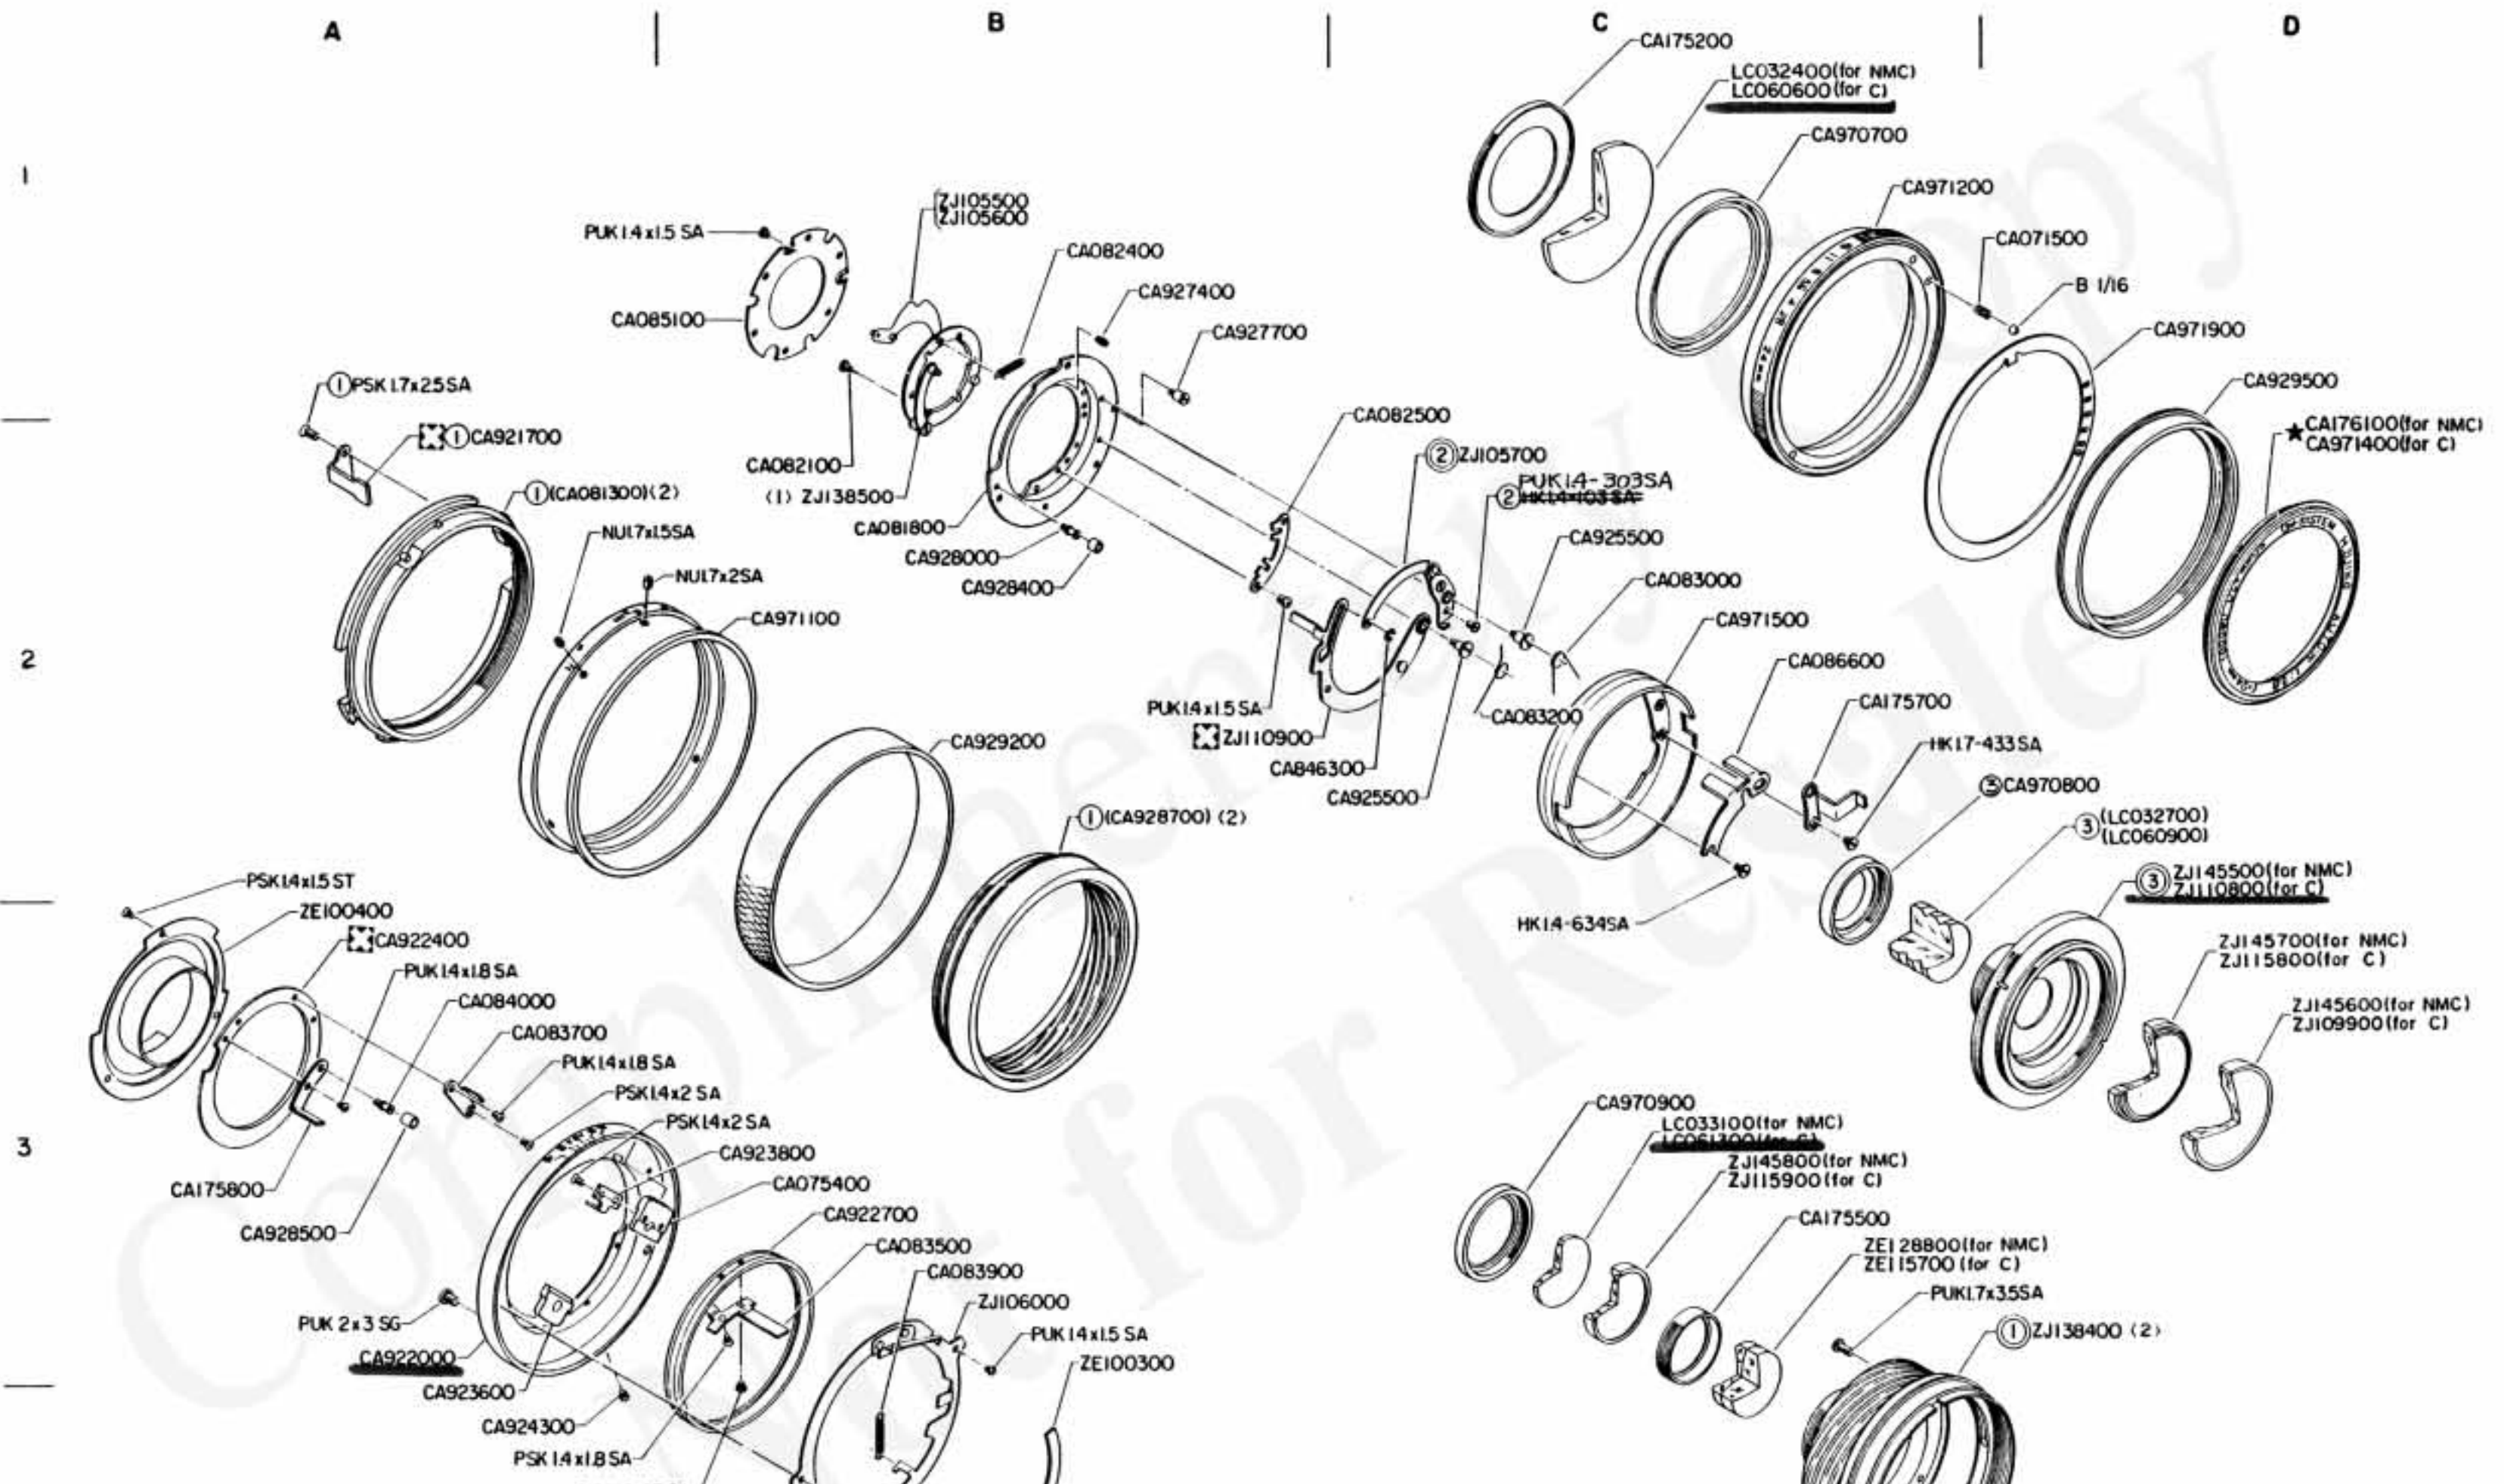

4 EXPLODED PARTS DIAGRAM

MODEL	HOUSE CODE or UNIT	FIG.
OLYMPUS OM-SYSTEM H ZUIKO AUTO-W 1:2.8 f=24mm	MW2428 TYPE - I	1/1
<b>OLYMPUS OPTICAL CO., LTD. TOKYO, JAPAN</b>		

NOTE: WHEN ORDERING FOR SPARE PARTS, PLEASE CLARIFY A MODEL, PARTS NUMBER AND QUANTITY

**4 EXPLODED PARTS DIAGRAM**

MODEL	HOUSE CODE or UNIT	FIG.
OLYMPUS OM-SYSTEM H. ZUIKO AUTO-W 1:2.8 f=24mm	MW2428 TYPE-2 (C)	1/1
OLYMPUS OM-SYSTEM ZUIKO MC AUTO-W 1:2.8 f=24mm	MW2428 TYPE-3 (NMC)	

OLYMPUS OPTICAL CO., LTD. TOKYO, JAPAN

NOTE: WHEN ORDERING FOR SPARE PARTS; PLEASE CLARIFY A MODEL; PARTS NUMBER AND QUANTITY

1181  
H88

**EXPLODED PARTS DIAGRAM**

MODEL	HOUSE CODE or UNIT	FIG.
OLYMPUS OM-SYSTEM H. ZUIKO AUTO-W 1:2.8 f=24mm	MW2428 TYPE-2 (C)	1/1
OLYMPUS OM-SYSTEM ZUIKO-MG-AUTO-W 1:2.8 f=24mm Z4mm 1:2.8	MW2428 TYPE-3 (NMC)	
OLYMPUS OPTICAL CO., LTD. TOKYO, JAPAN		

1281  
+186

NOTE : WHEN ORDERING FOR SPARE PARTS, PLEASE CLARIFY A MODEL, PARTS NUMBER AND QUANTITY.

<1>

OLD

NEW

<2>

OLD

NEW