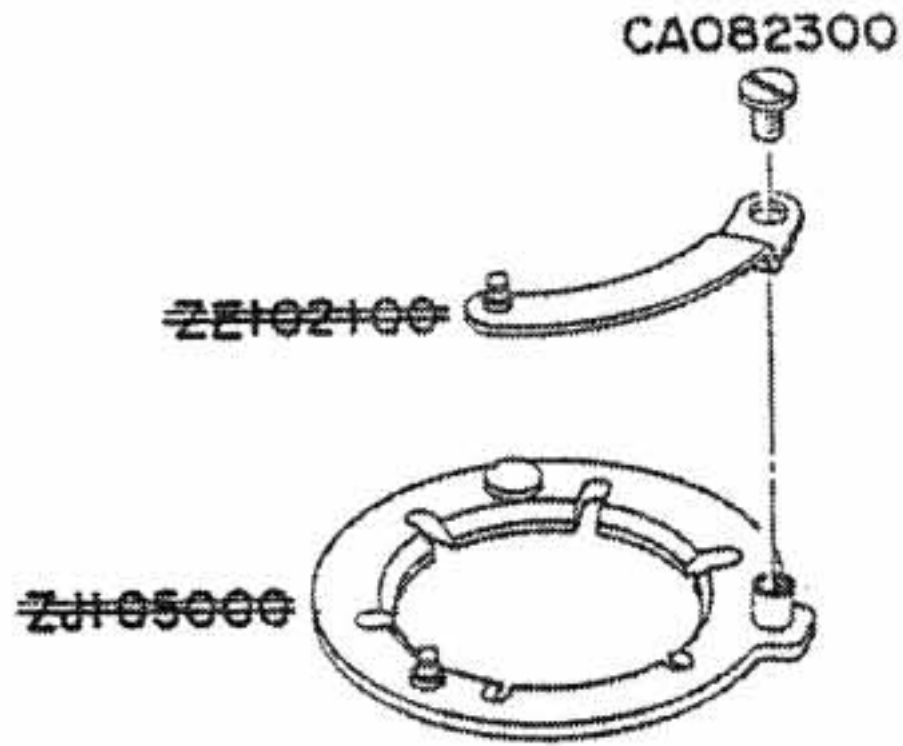

OLD

(1)

NEW

ZJ138500

OLD

(2)

NEW