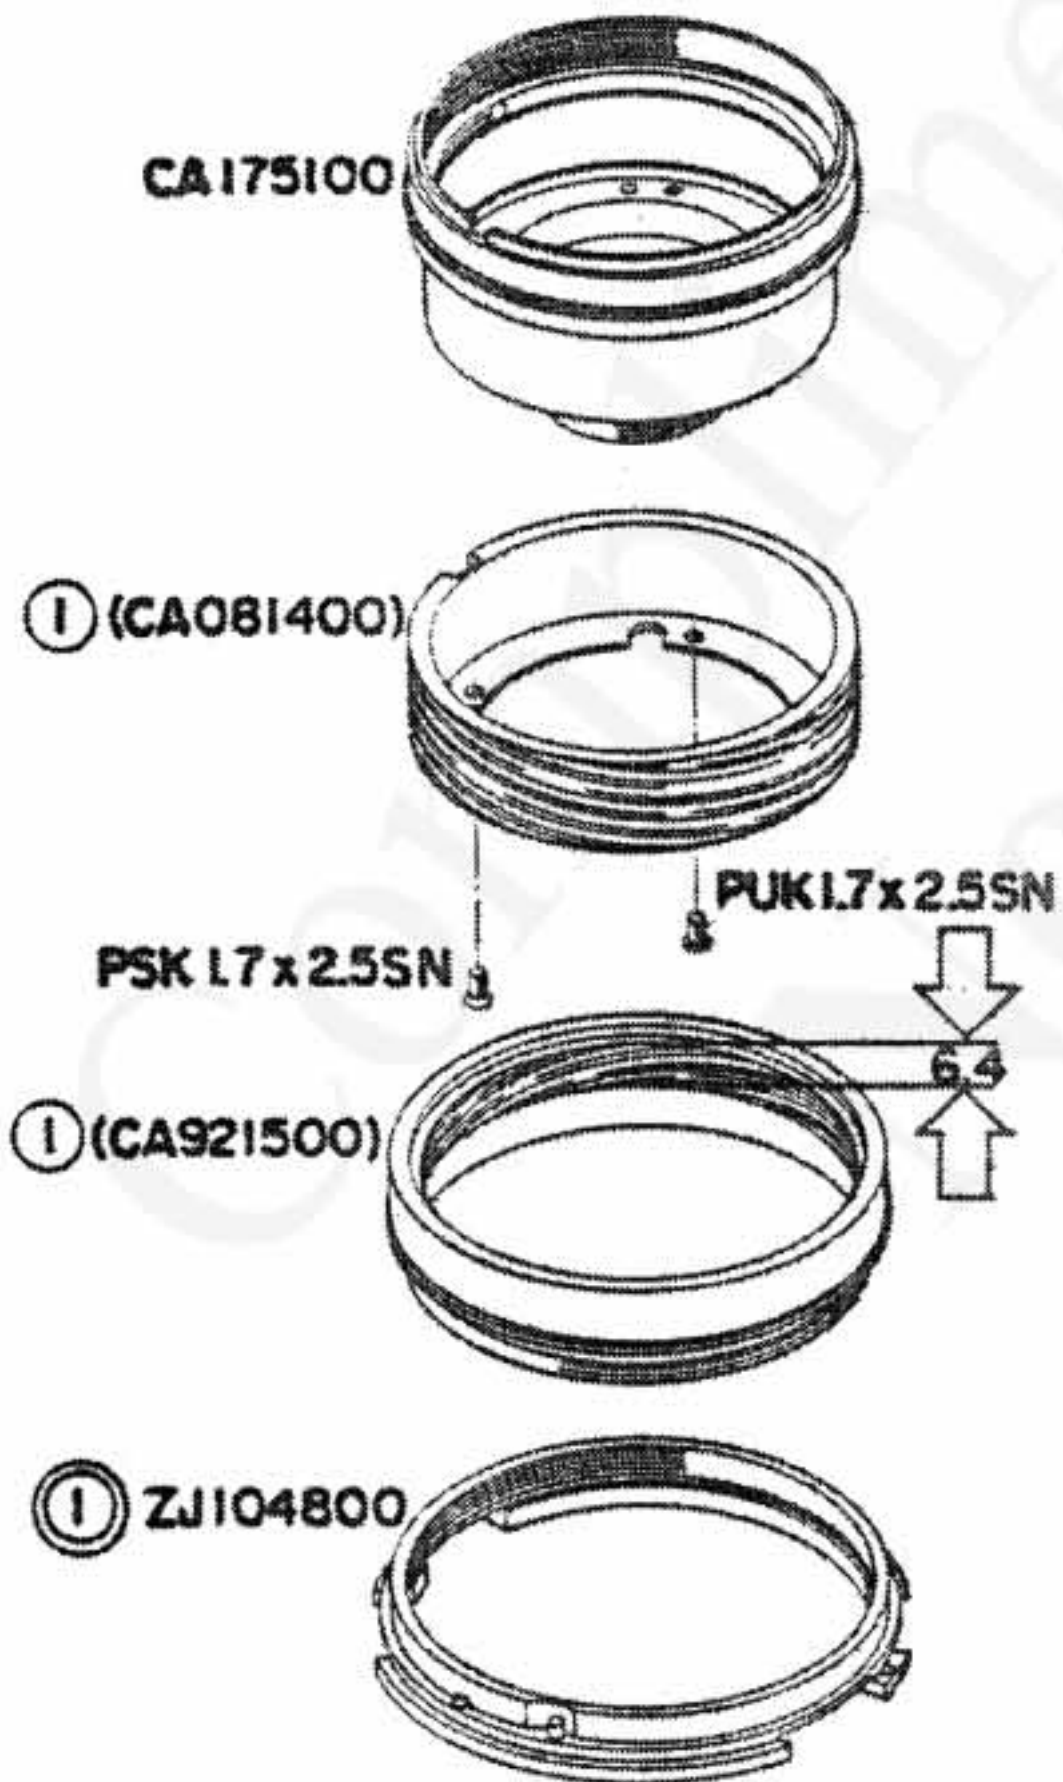

OLD

(1)

NEW

ZJ138500

OLD

(2)

NEW

① ZJ138400

① (CA928700)

① (CA081300)