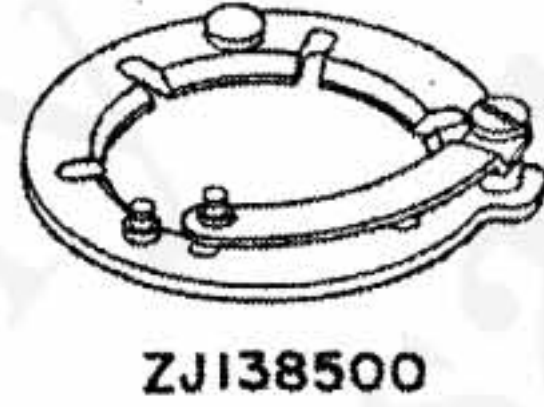

EXPLODED PARTS DIAGRAM

MODEL	HOUSE CODE or UNIT	FIG.
OLYMPUS OM-SYSTEM ZUIKO MG AUTO-W 1:2 f=28mm 28mm 1:2	MW2820	1/1
OLYMPUS OPTICAL CO., LTD. TOKYO, JAPAN		

NOTE : WHEN ORDERING FOR SPARE PARTS, PLEASE CLARIFY A MODEL, PARTS NUMBER AND QUANTITY. <http://olympus.dementia.org/Hardware>

NEW

OLD

<4>

NEW

⑤ ZJI40500

⑤ (LC062500)

⑤ (CA979500)

⑤ (CA977300)

⑤ (LC062600)

⑤ (CA977800)

⑤ (CA977400)

⑤ (LC062700)

⑤ (CA977900)
[25ネジ]

CA234700

LC030100

CA234800