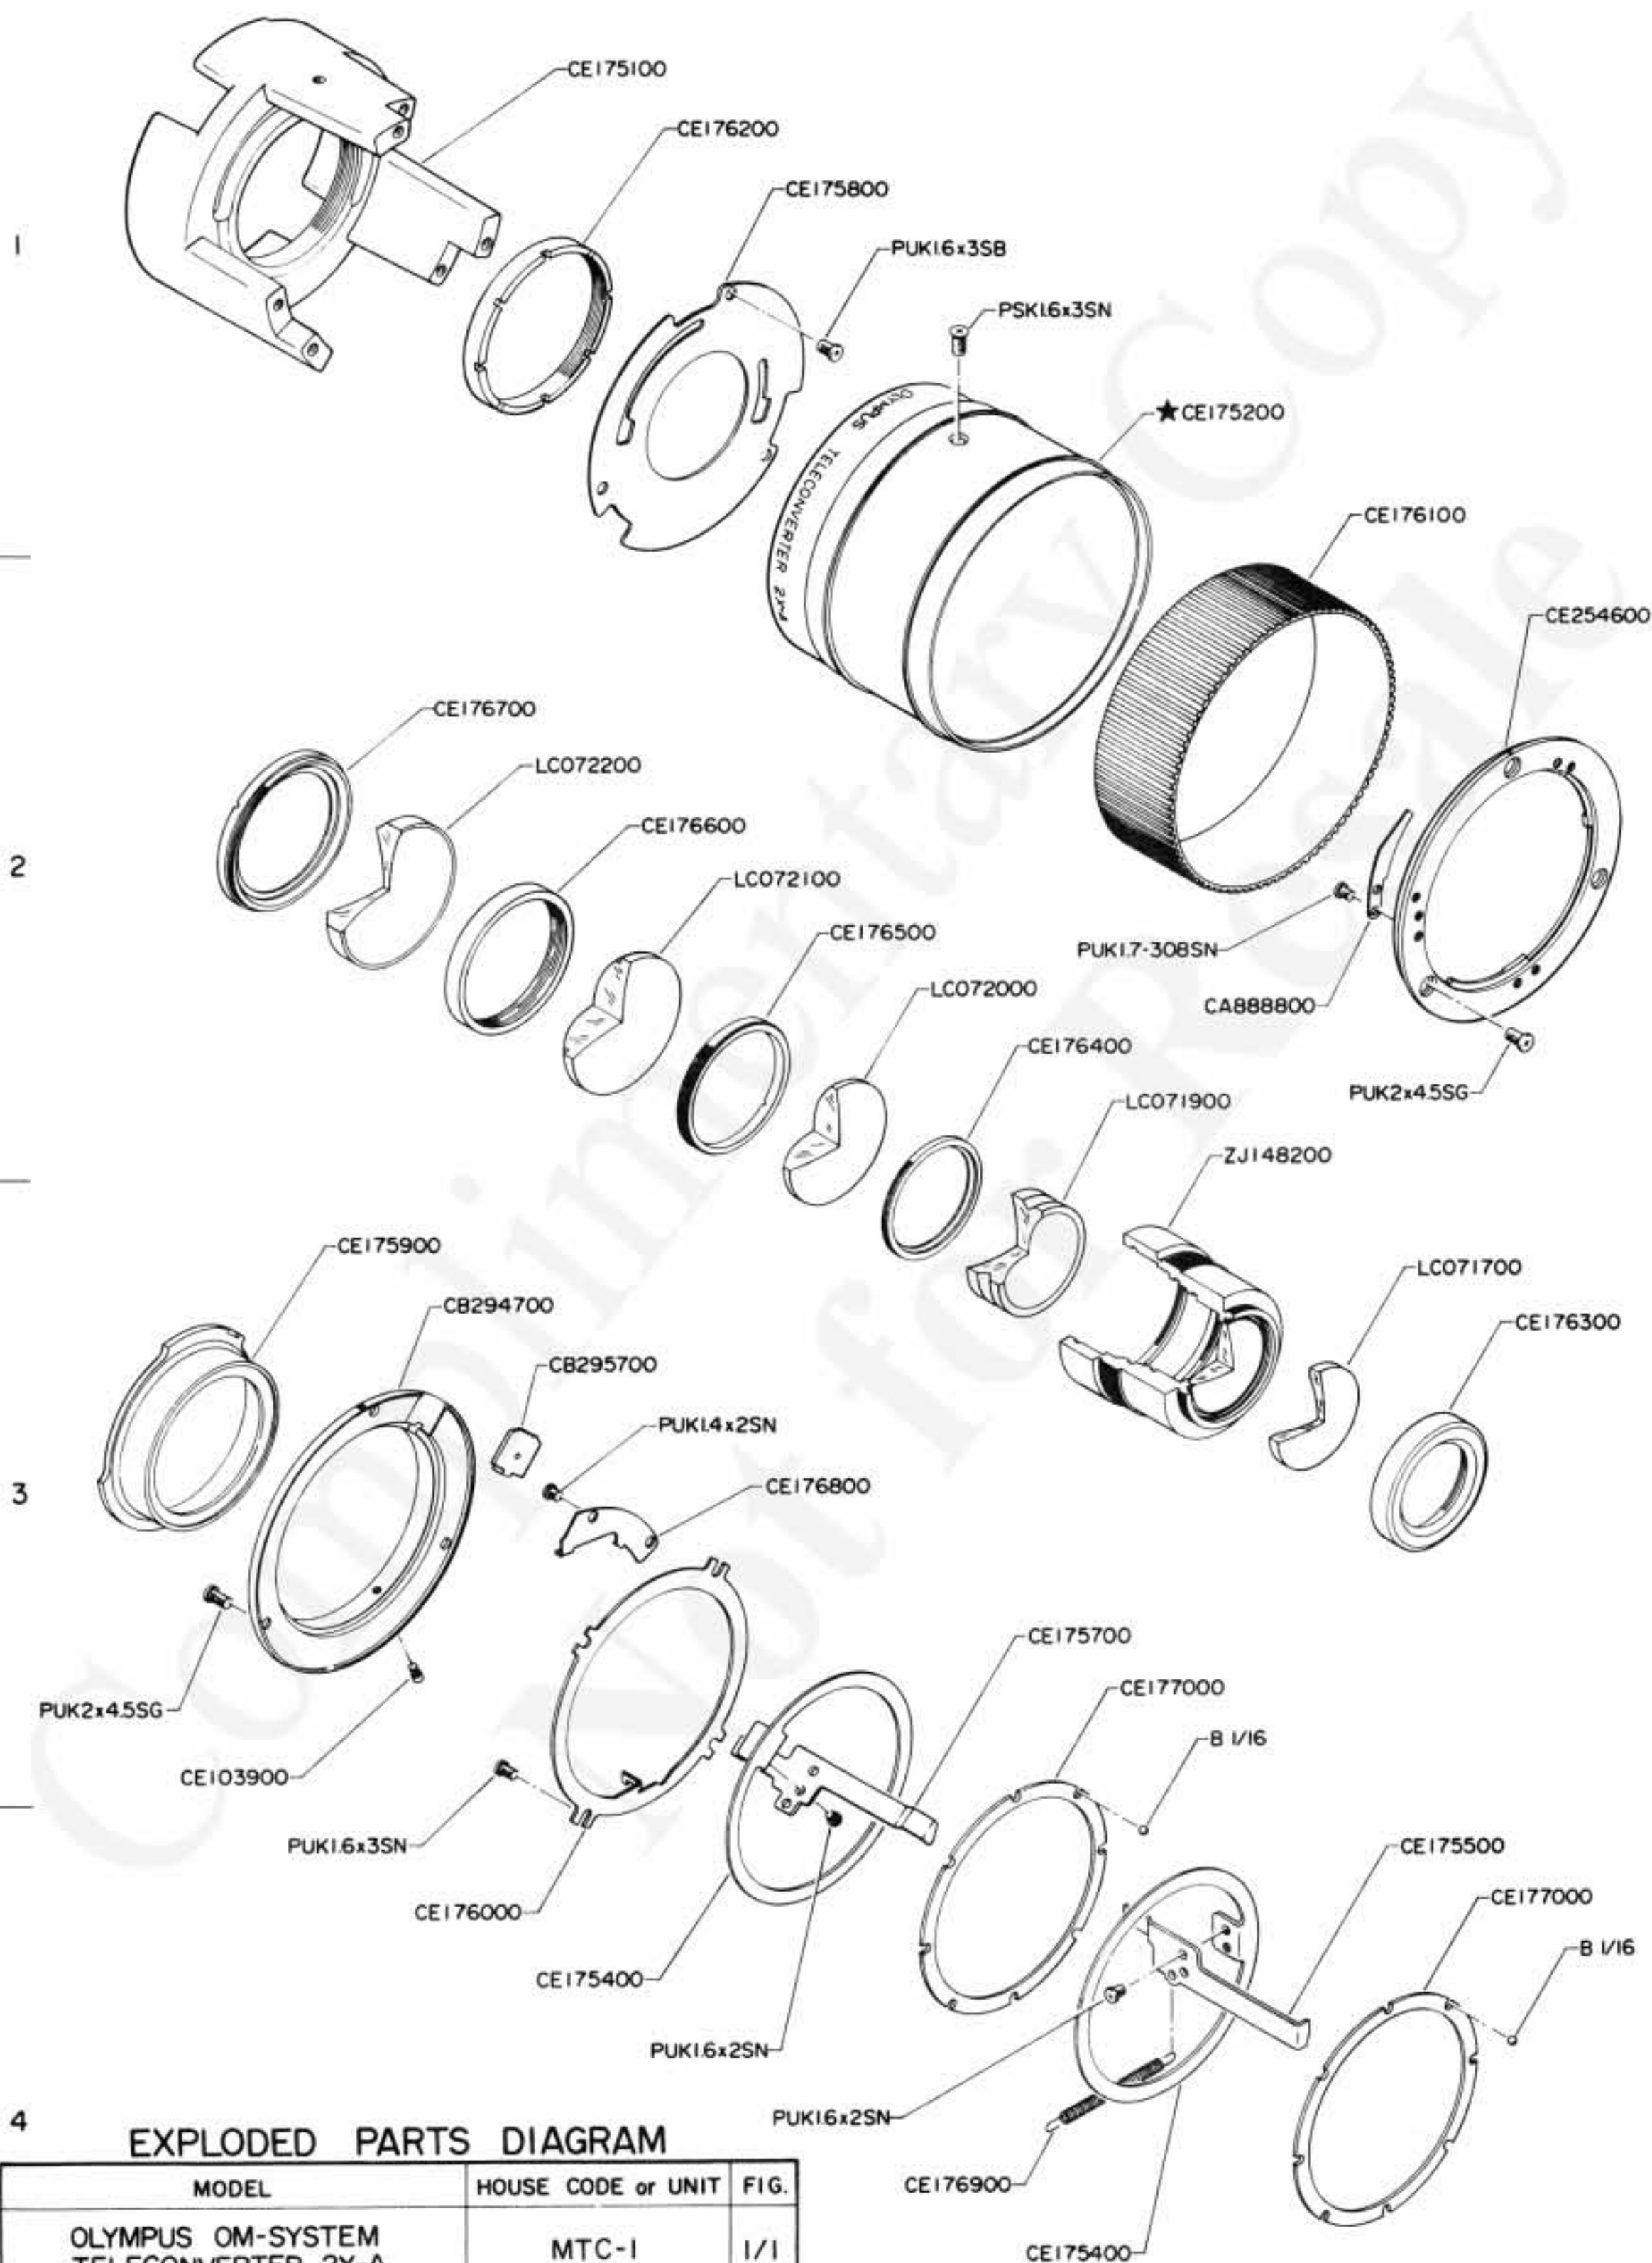

A | B | C | D

EXPLODED PARTS DIAGRAM

MODEL	HOUSE CODE or UNIT	FIG.
OLYMPUS OM-SYSTEM TELECONVERTER 2X-A	MTC-1	1/1
OLYMPUS OPTICAL CO., LTD. TOKYO, JAPAN		

0381

NOTE : WHEN ORDERING FOR SPARE PARTS, PLEASE CLARIFY A MODEL or HOUSE CODE, PARTS NUMBER AND QUANTITY.