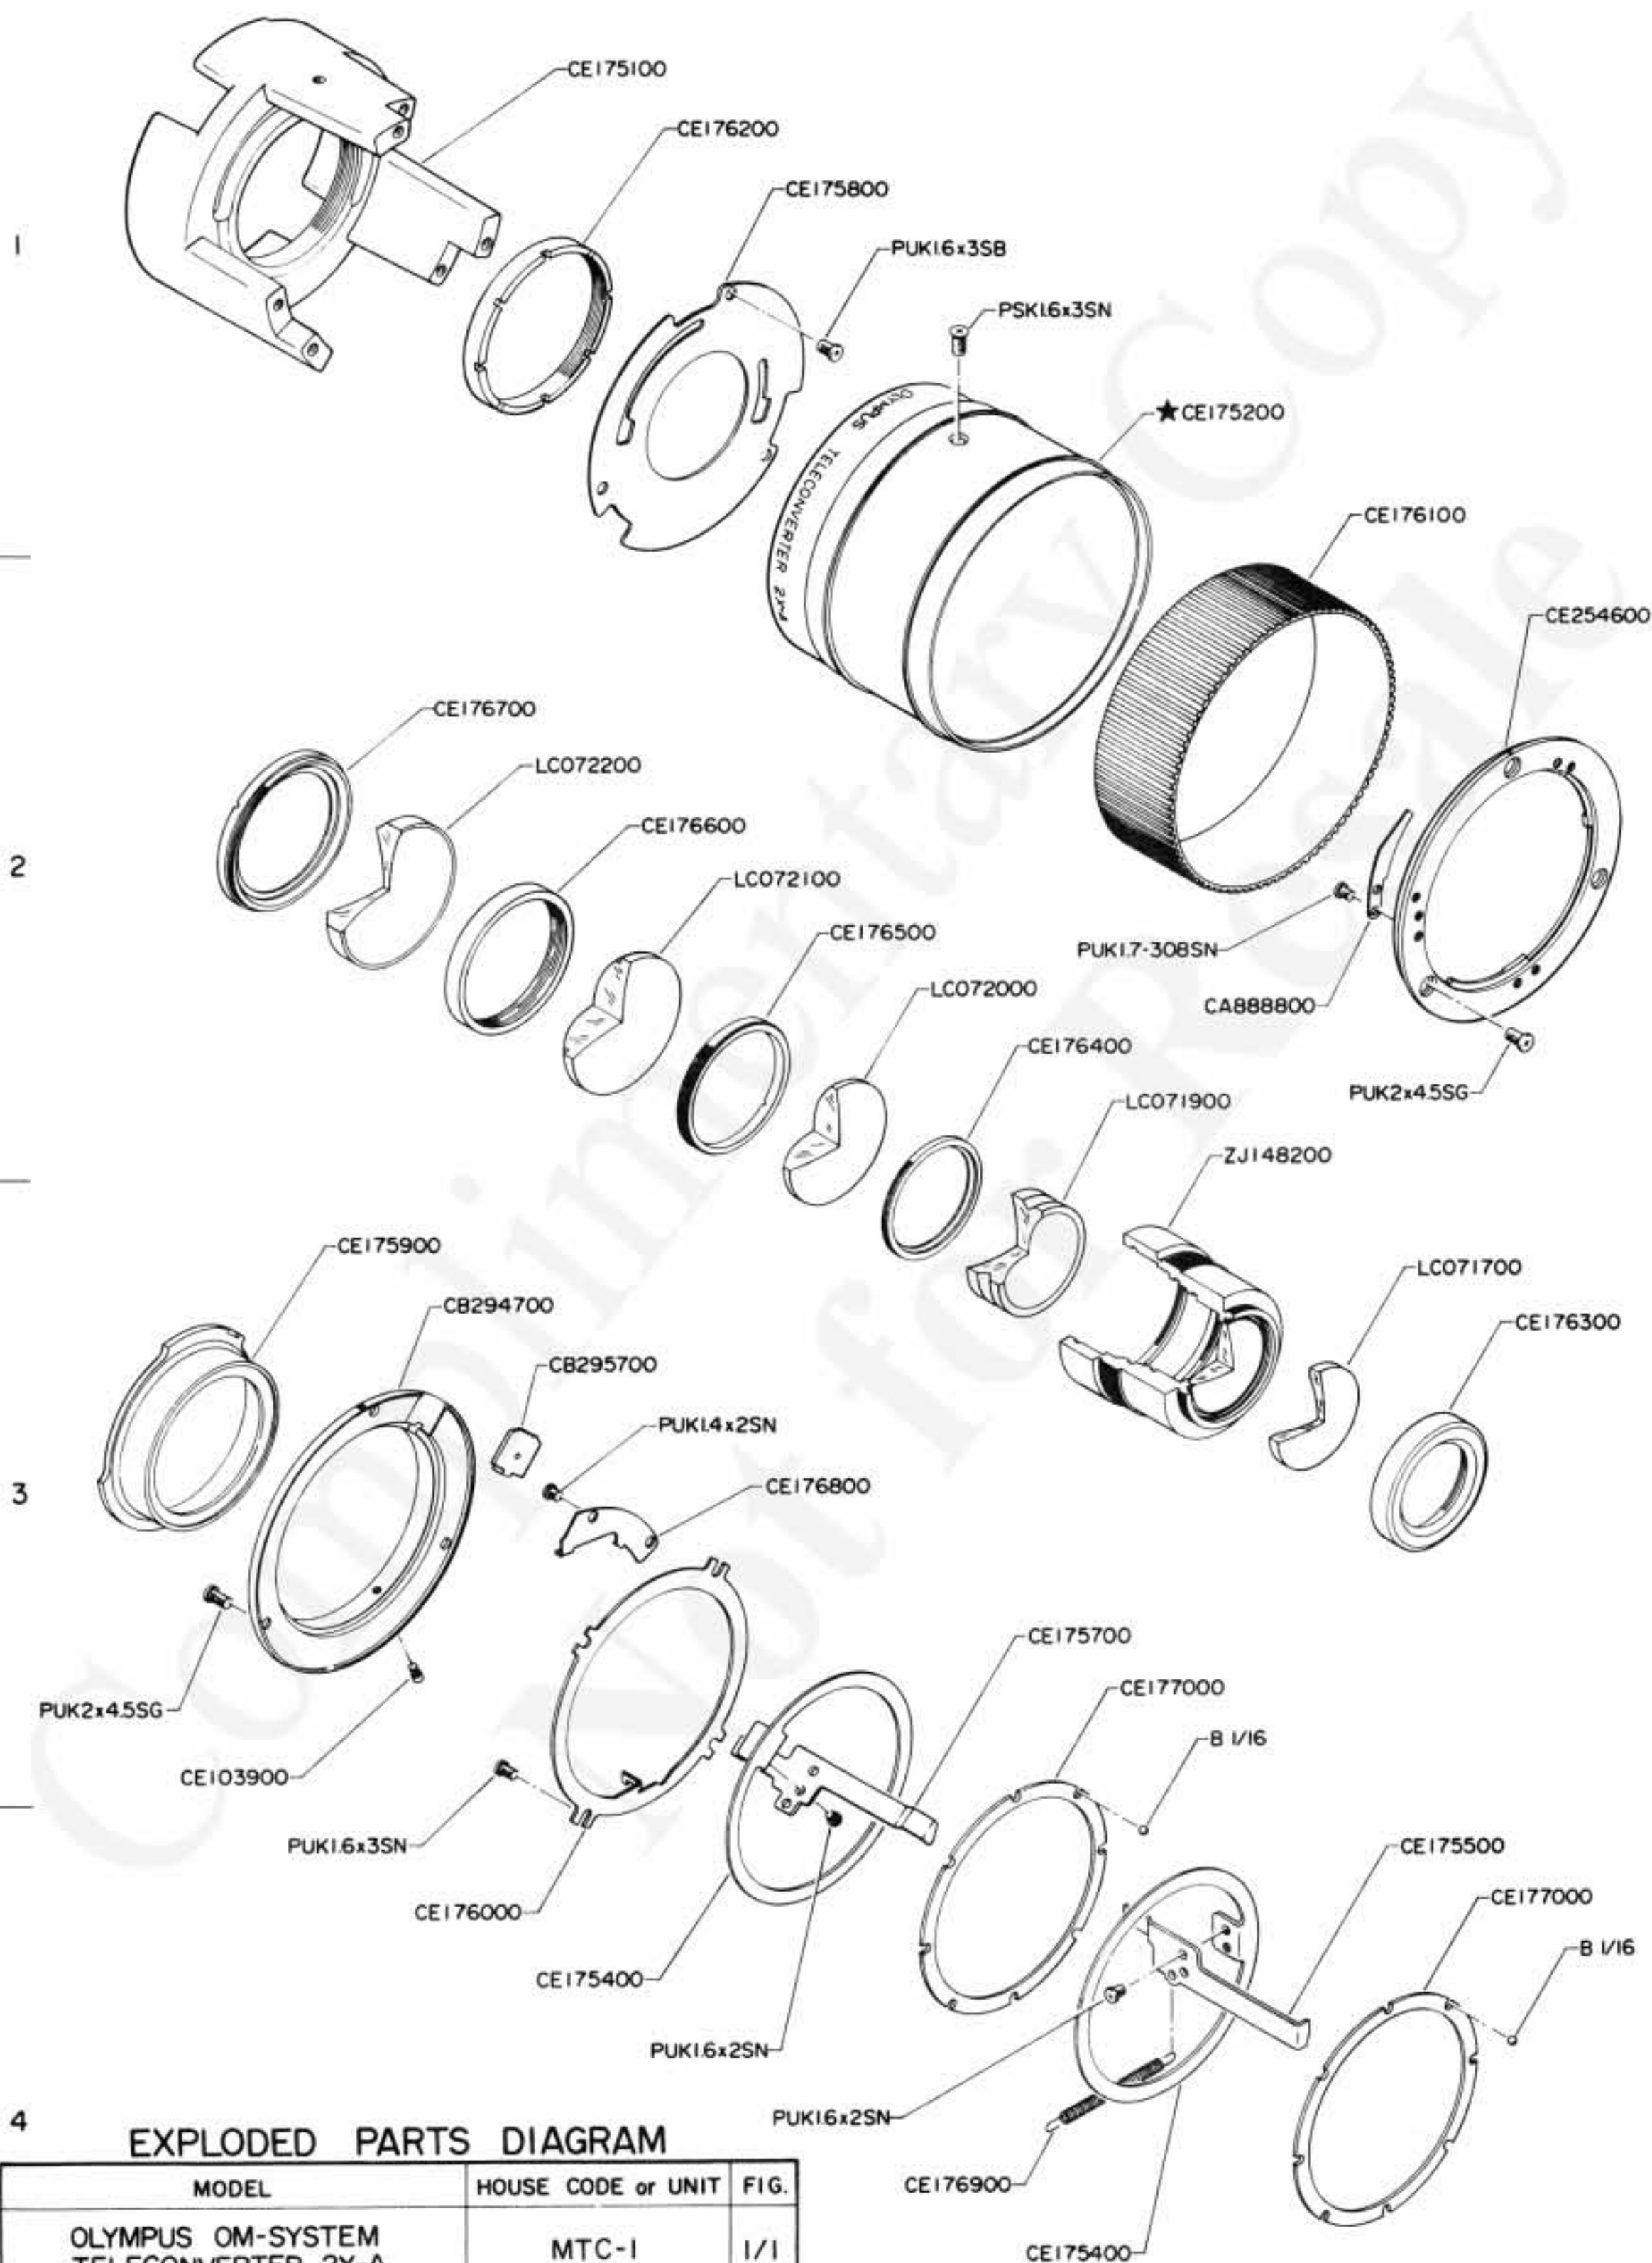

A | B | C | D

EXPLODED PARTS DIAGRAM

MODEL	HOUSE CODE or UNIT	FIG.
OLYMPUS OM-SYSTEM TELECONVERTER 2X-A	MTC-1	1/1
<b>OLYMPUS OPTICAL CO., LTD. TOKYO, JAPAN</b>		

0381

NOTE : WHEN ORDERING FOR SPARE PARTS, PLEASE CLARIFY A MODEL or HOUSE CODE, PARTS NUMBER AND QUANTITY.