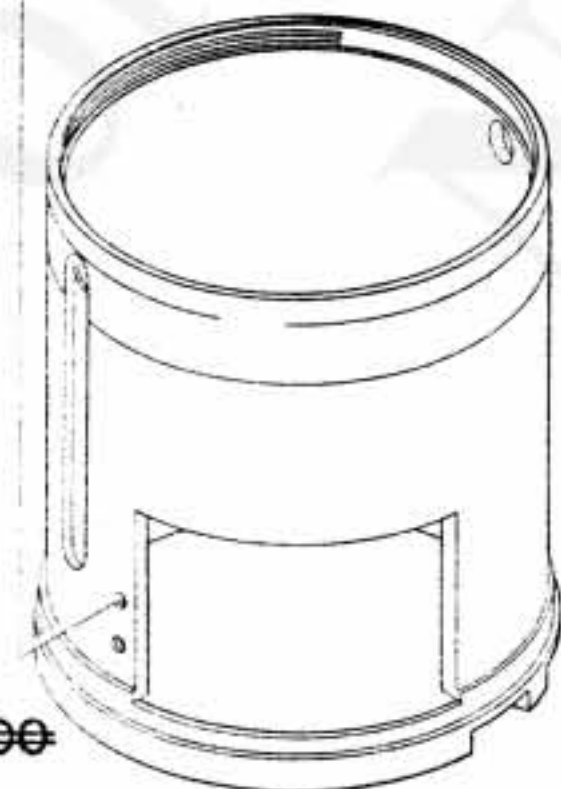

[1ネジ]

~~ZJ124200~~