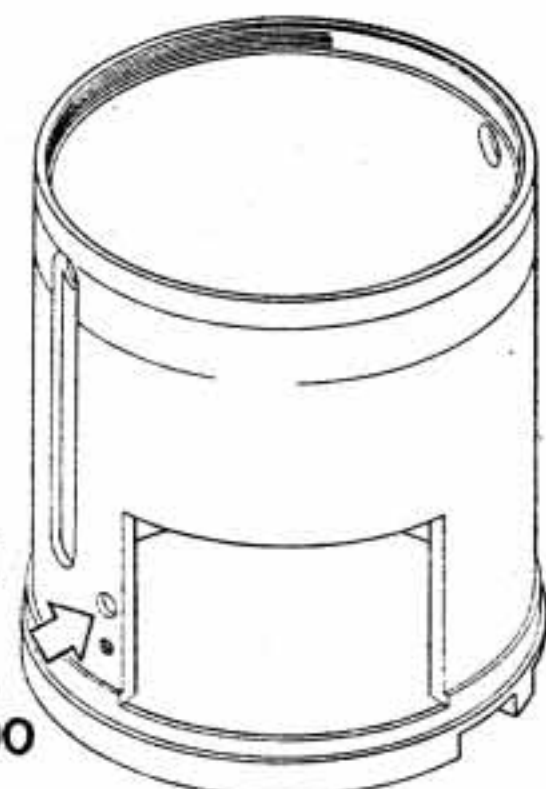

[φ2.6メクラ穴]

ZJ124200