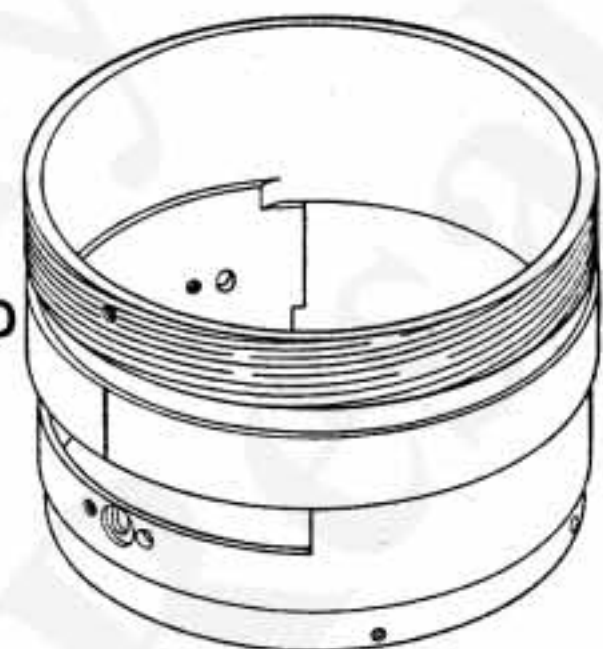

OLD

<1>

NEW

CA231400

CA231500

② (CA223200)

② (CA223200)

② ZJ124300

② ZE103300

<2>

~~CA224700~~

CA224700

[2ネジ]

CA228200

PSK2x3SA

PUK2-208SA

PSK2x3SA

[1ネジ]

~~ZJ124200~~

[φ2.6メクラ穴]

ZJ124200