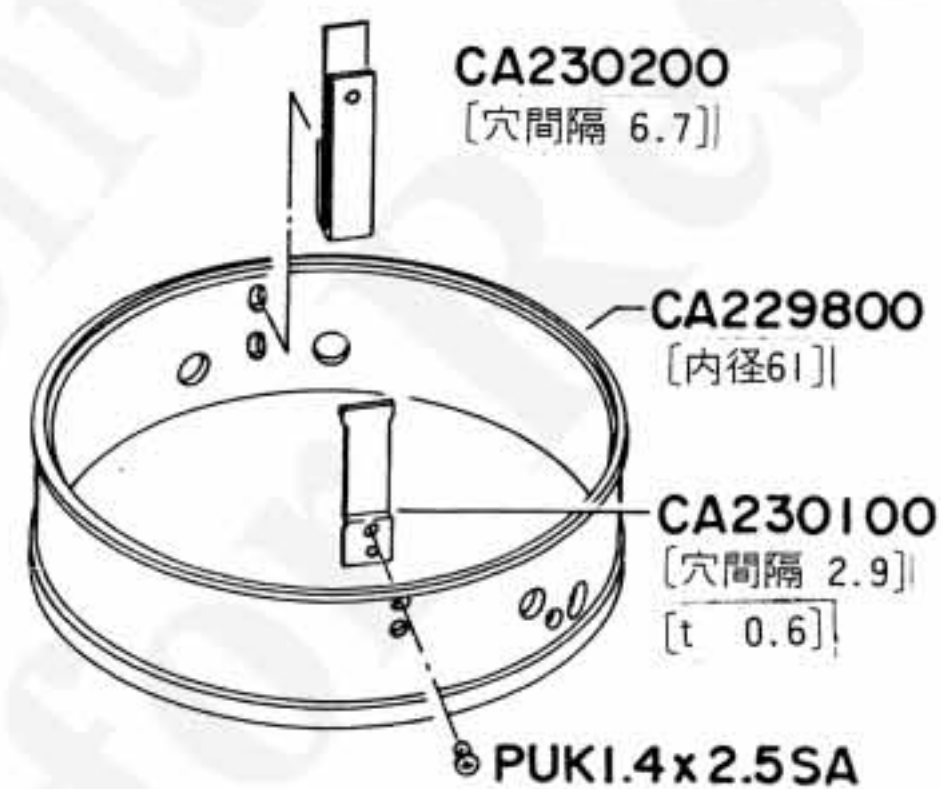

CA229400
[65ネジ]

CA229700
[内径57.8]
[全長24.6]

CA230400
[外径66.9]

② ZJ138300
[ヘリコイドネジ径63.8]
[内径57.6]

② CA230300

<3>

TYPE-1

TYPE-2

CA233800
[外径62.2]

CA230500
[外径66.6]

CA223800
[穴間隔 7]

CA223600
[内径60.2]

CA223700
[穴間隔 3.8]
[t 0.8]

⊙ PUK1.4x2SA

CA230200
[穴間隔 6.7]

CA229800
[内径61]

CA230100
[穴間隔 2.9]
[t 0.6]

⊙ PUK1.4x2.5SA

CA224600
[外径61.7]

CA229900
[外径62.7]

<3>

TYPE-1

TYPE-2