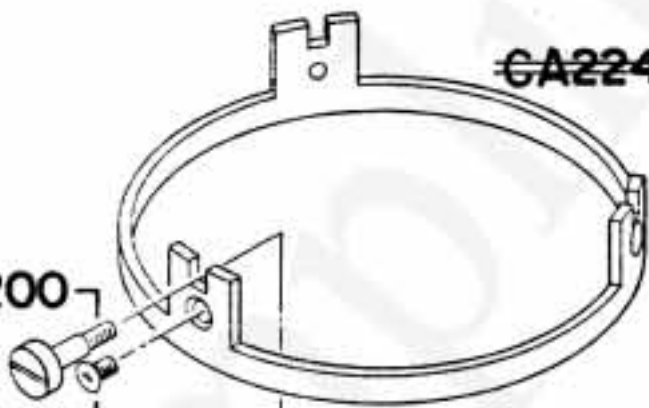

<2>

~~CA224700~~

CA224700

[2ネジ]

CA228200

PSK2x3SA