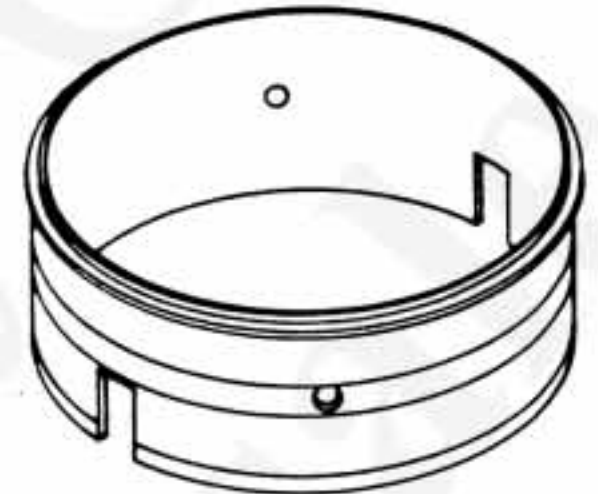

CA229700
[内径57.8]
[全長24.6]