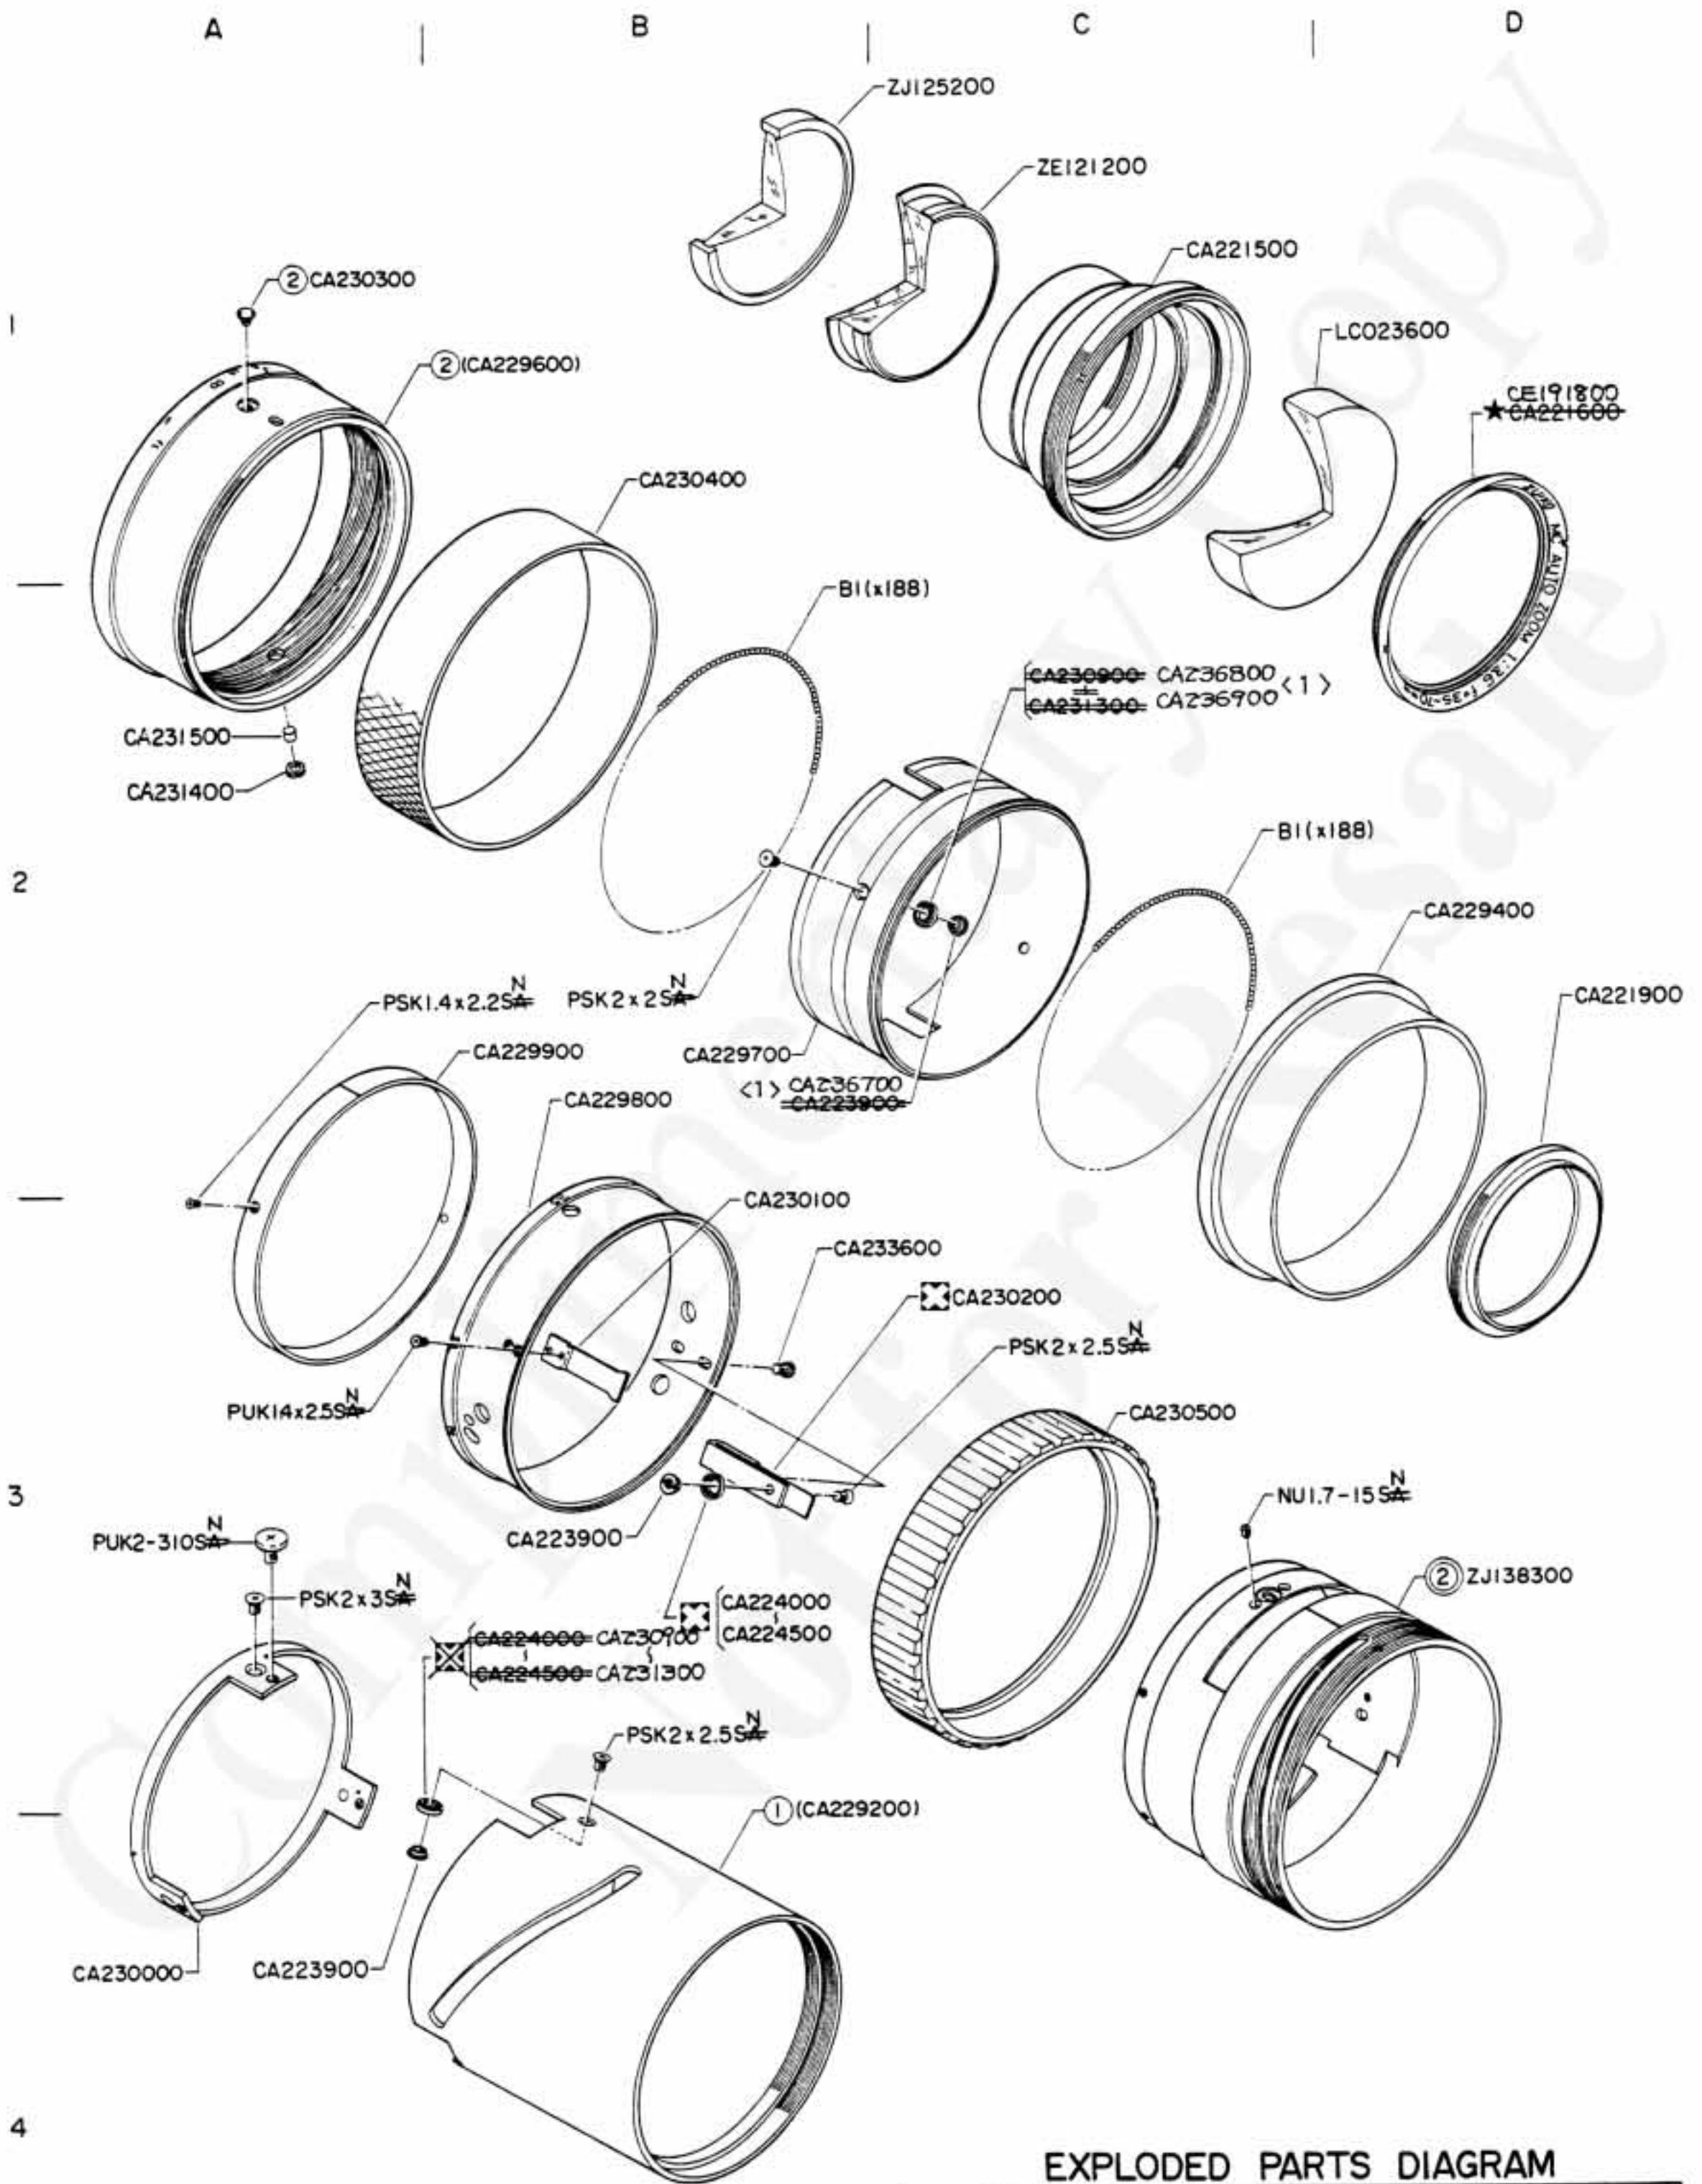

EXPLODED PARTS DIAGRAM

MODEL	HOUSE CODE or UNIT	FIG.
OLYMPUS OM-SYSTEM ZUIKO AUTO ZOOM 35~70mm 1:3.6 -ZOOM LENS F3.6 f=35-70mm	MZ 3570 (TYPE-2)	1/2
OLYMPUS OPTICAL CO., LTD. TOKYO, JAPAN		

1281

NOTE: WHEN ORDERING FOR SPARE PARTS, PLEASE CLARIFY A MODEL, PARTS NUMBER AND QUANTITY.

<http://olympus.dementia.org/Hardware>