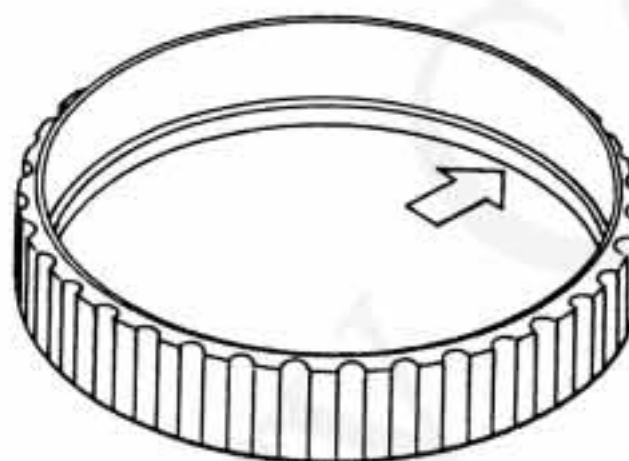

CA229400
[65ネジ]

CA229700
[内径57.8]
[全長24.6]

CA230400
[外径66.9]

② ZJ138300
[ヘリコイドネジ径63.8]
[内径57.6]

② CA230300

<3>

TYPE-1

TYPE-2

CA233800
[外径62.2]

CA230500
[外径66.6]

CA223800
[穴間隔 7]

CA223600
[内径60.2]

CA223700
[穴間隔 3.8]
[t 0.8]

⊙ PUK1.4x2SA

CA230200
[穴間隔 6.7]

CA229800
[内径61]