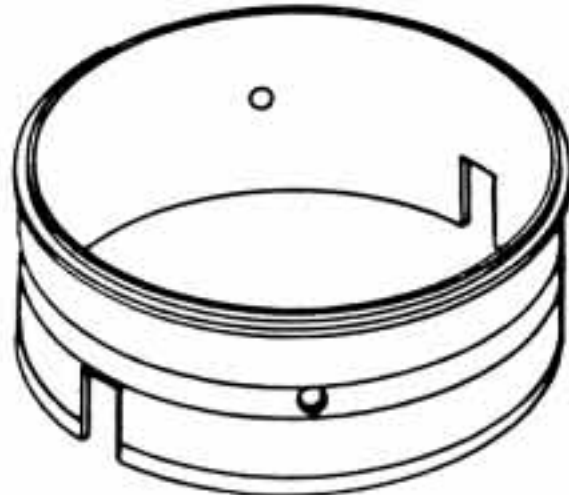

CA223400
[内径57.2]
[全長23.7]