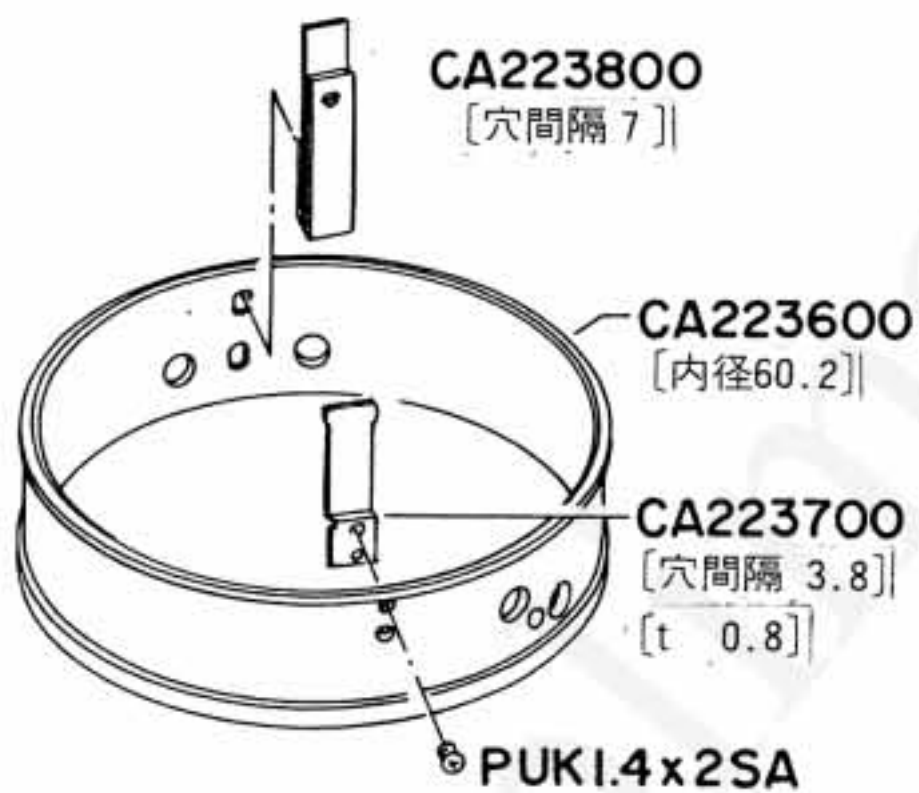

CA229400
[65ネジ]

CA229700
[内径57.8]
[全長24.6]

CA230400
[外径66.9]

② ZJ138300
[ヘリコイドネジ径63.8]
[内径57.6]

② CA230300

<3>

TYPE-1

TYPE-2

CA233800
[外径62.2]

CA230500
[外径66.6]

CA223800
[穴間隔 7]

CA223600
[内径60.2]

CA223700
[穴間隔 3.8]
[t 0.8]

⊙ PUK1.4x2SA

CA230200
[穴間隔 6.7]

CA229800
[内径61]

CA230100
[穴間隔 2.9]
[t 0.6]

⊙ PUK1.4x2.5SA

CA224600
[外径61.7]

CA229900
[外径62.7]

<3>

TYPE-1

TYPE-2