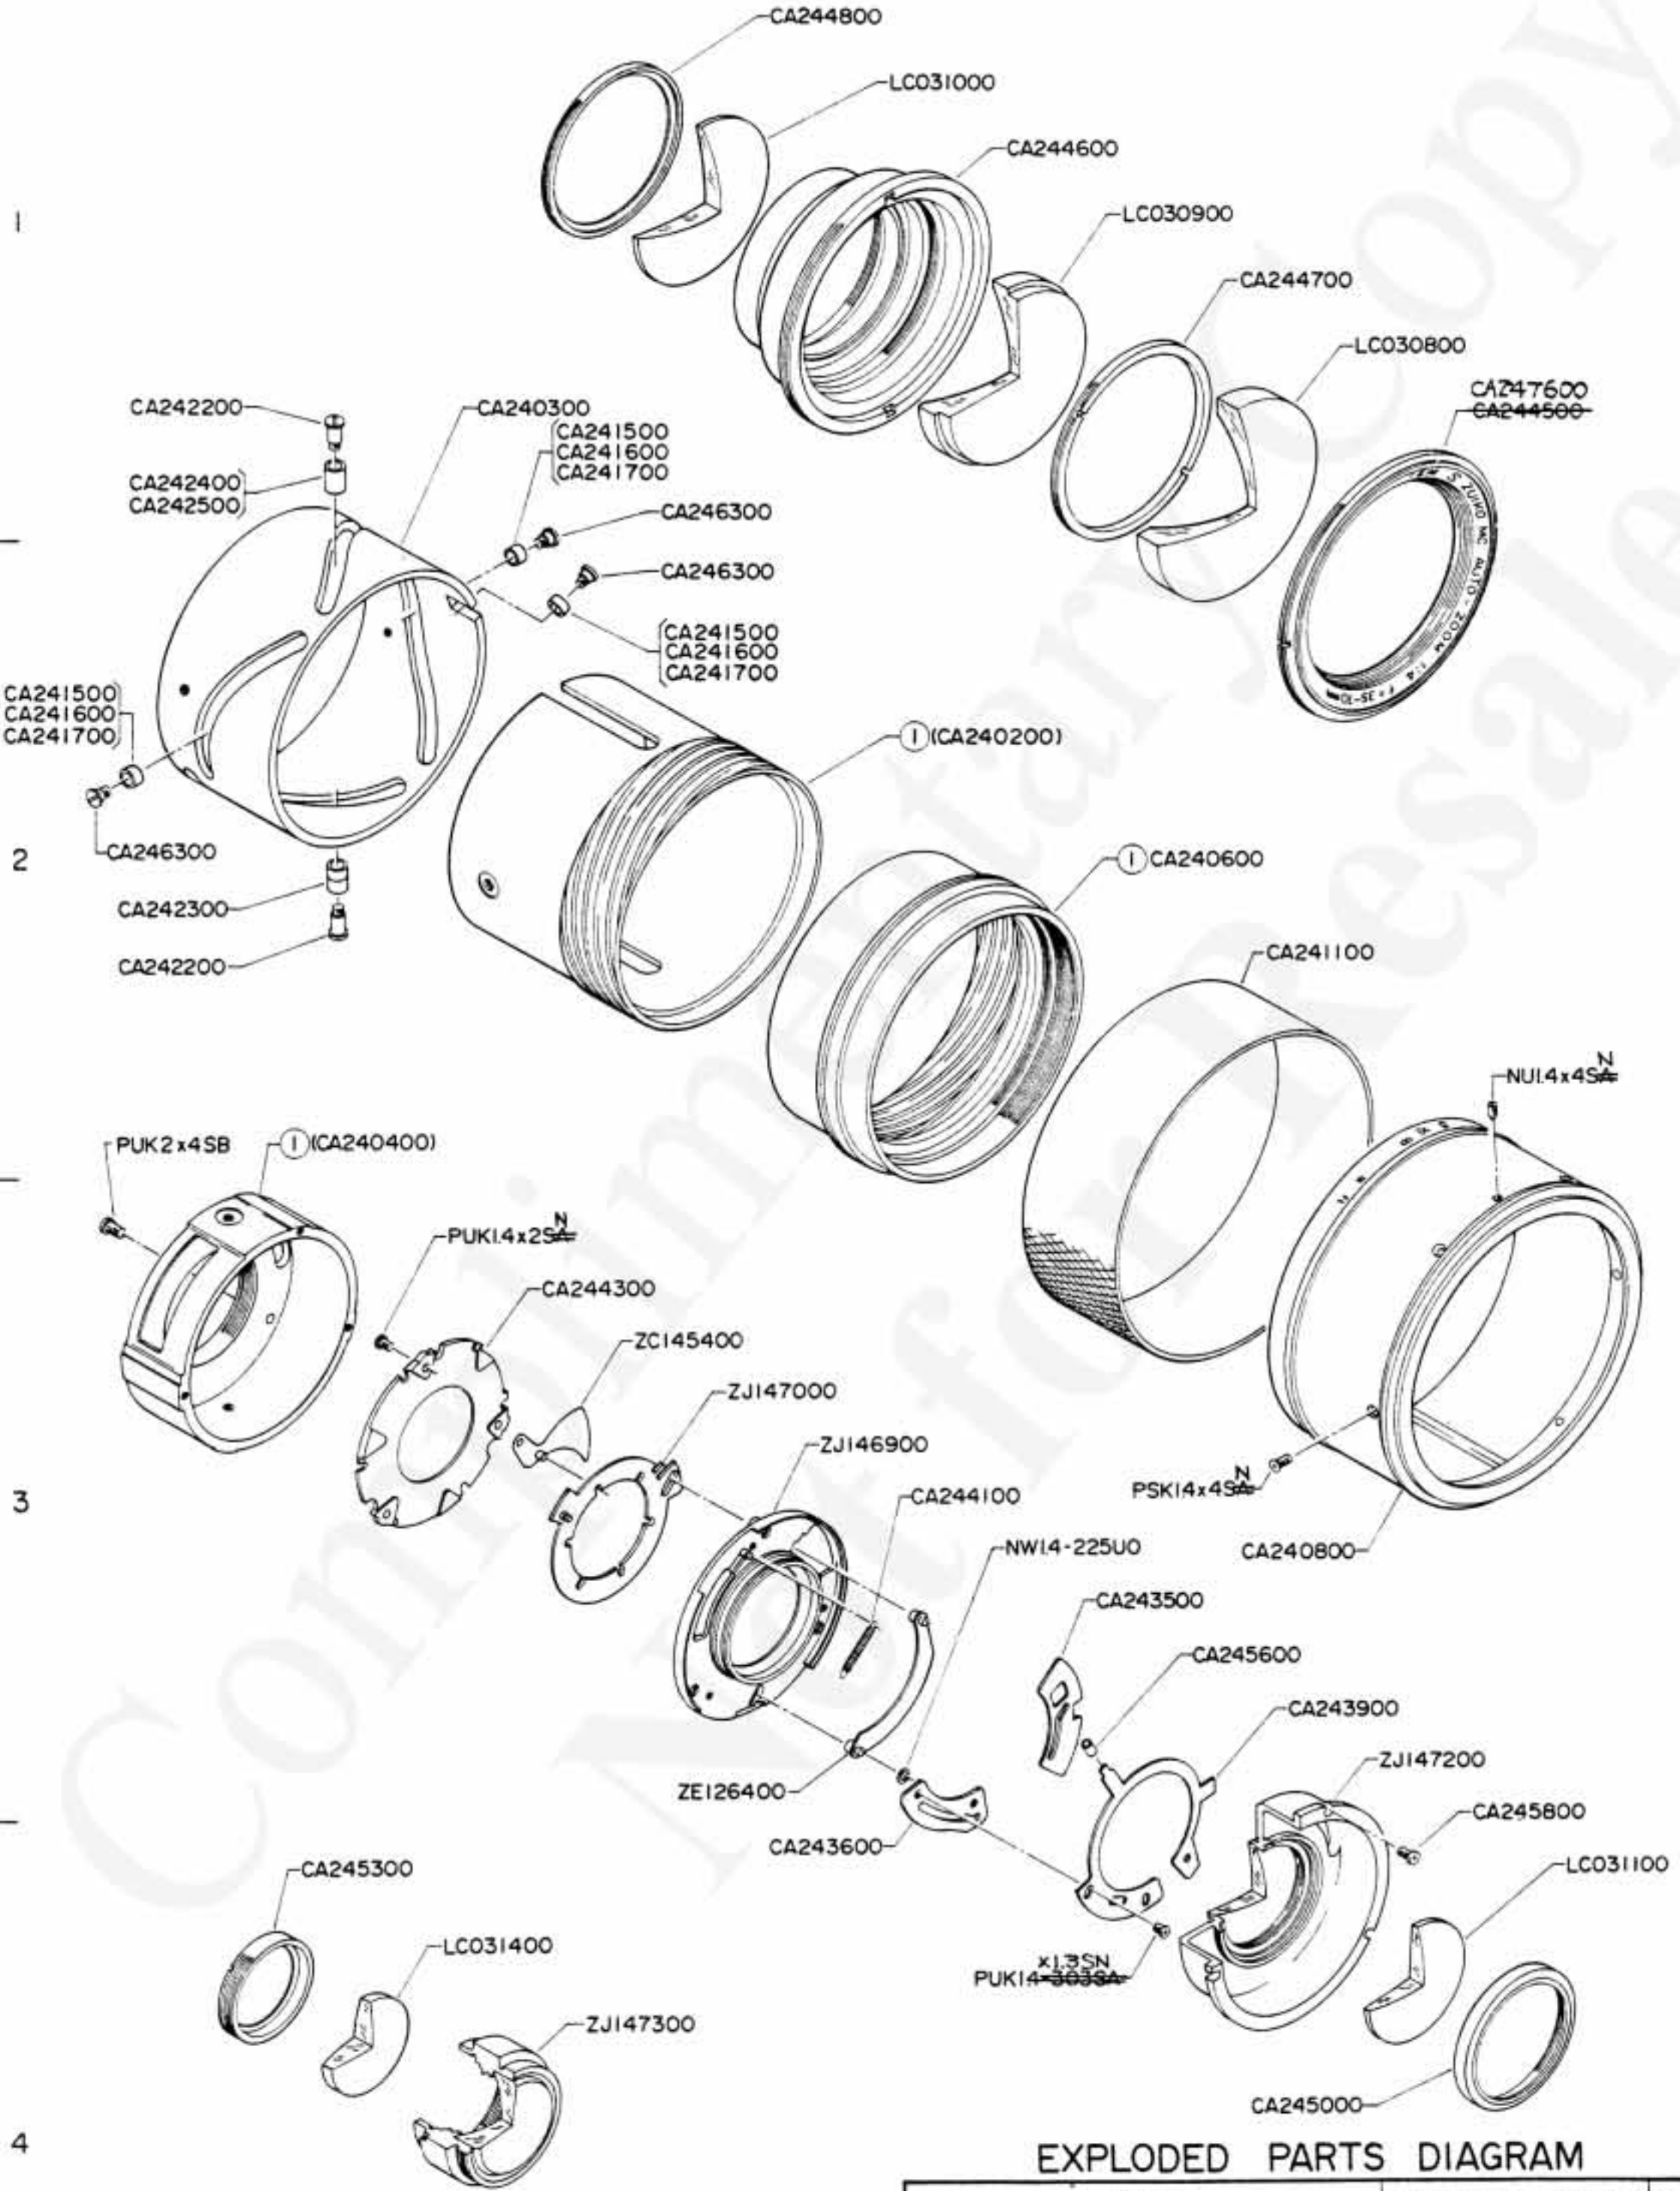

### EXPLODED PARTS DIAGRAM

MODEL	HOUSE CODE or UNIT	FIG.
OLYMPUS OM-SYSTEM 35-70mm 1:4 S ZUIKO-MG AUTO-ZOOM F4 1-35-70mm	MZ3570S	1/2
<b>OLYMPUS OPTICAL CO., LTD. TOKYO, JAPAN</b>		

1781  
+280

NOTE : WHEN ORDERING FOR SPARE PARTS, PLEASE CLARIFY A MODEL or HOUSE CODE, PARTS NUMBER AND QUANTITY.

1281  
9881  
1286

NOTE: WHEN ORDERING FOR SPARE PARTS, PLEASE CLARIFY A MODEL or HOUSE CODE, PARTS NUMBER AND QUANTITY.

<1>

OLD

NEW

CA240500

CA240500

CA246700  
CA231500  
CA231400

OLD

<2>

NEW

3PSK2x5SA

CA240700

3PSK2x5SA

CA246800

CA240700