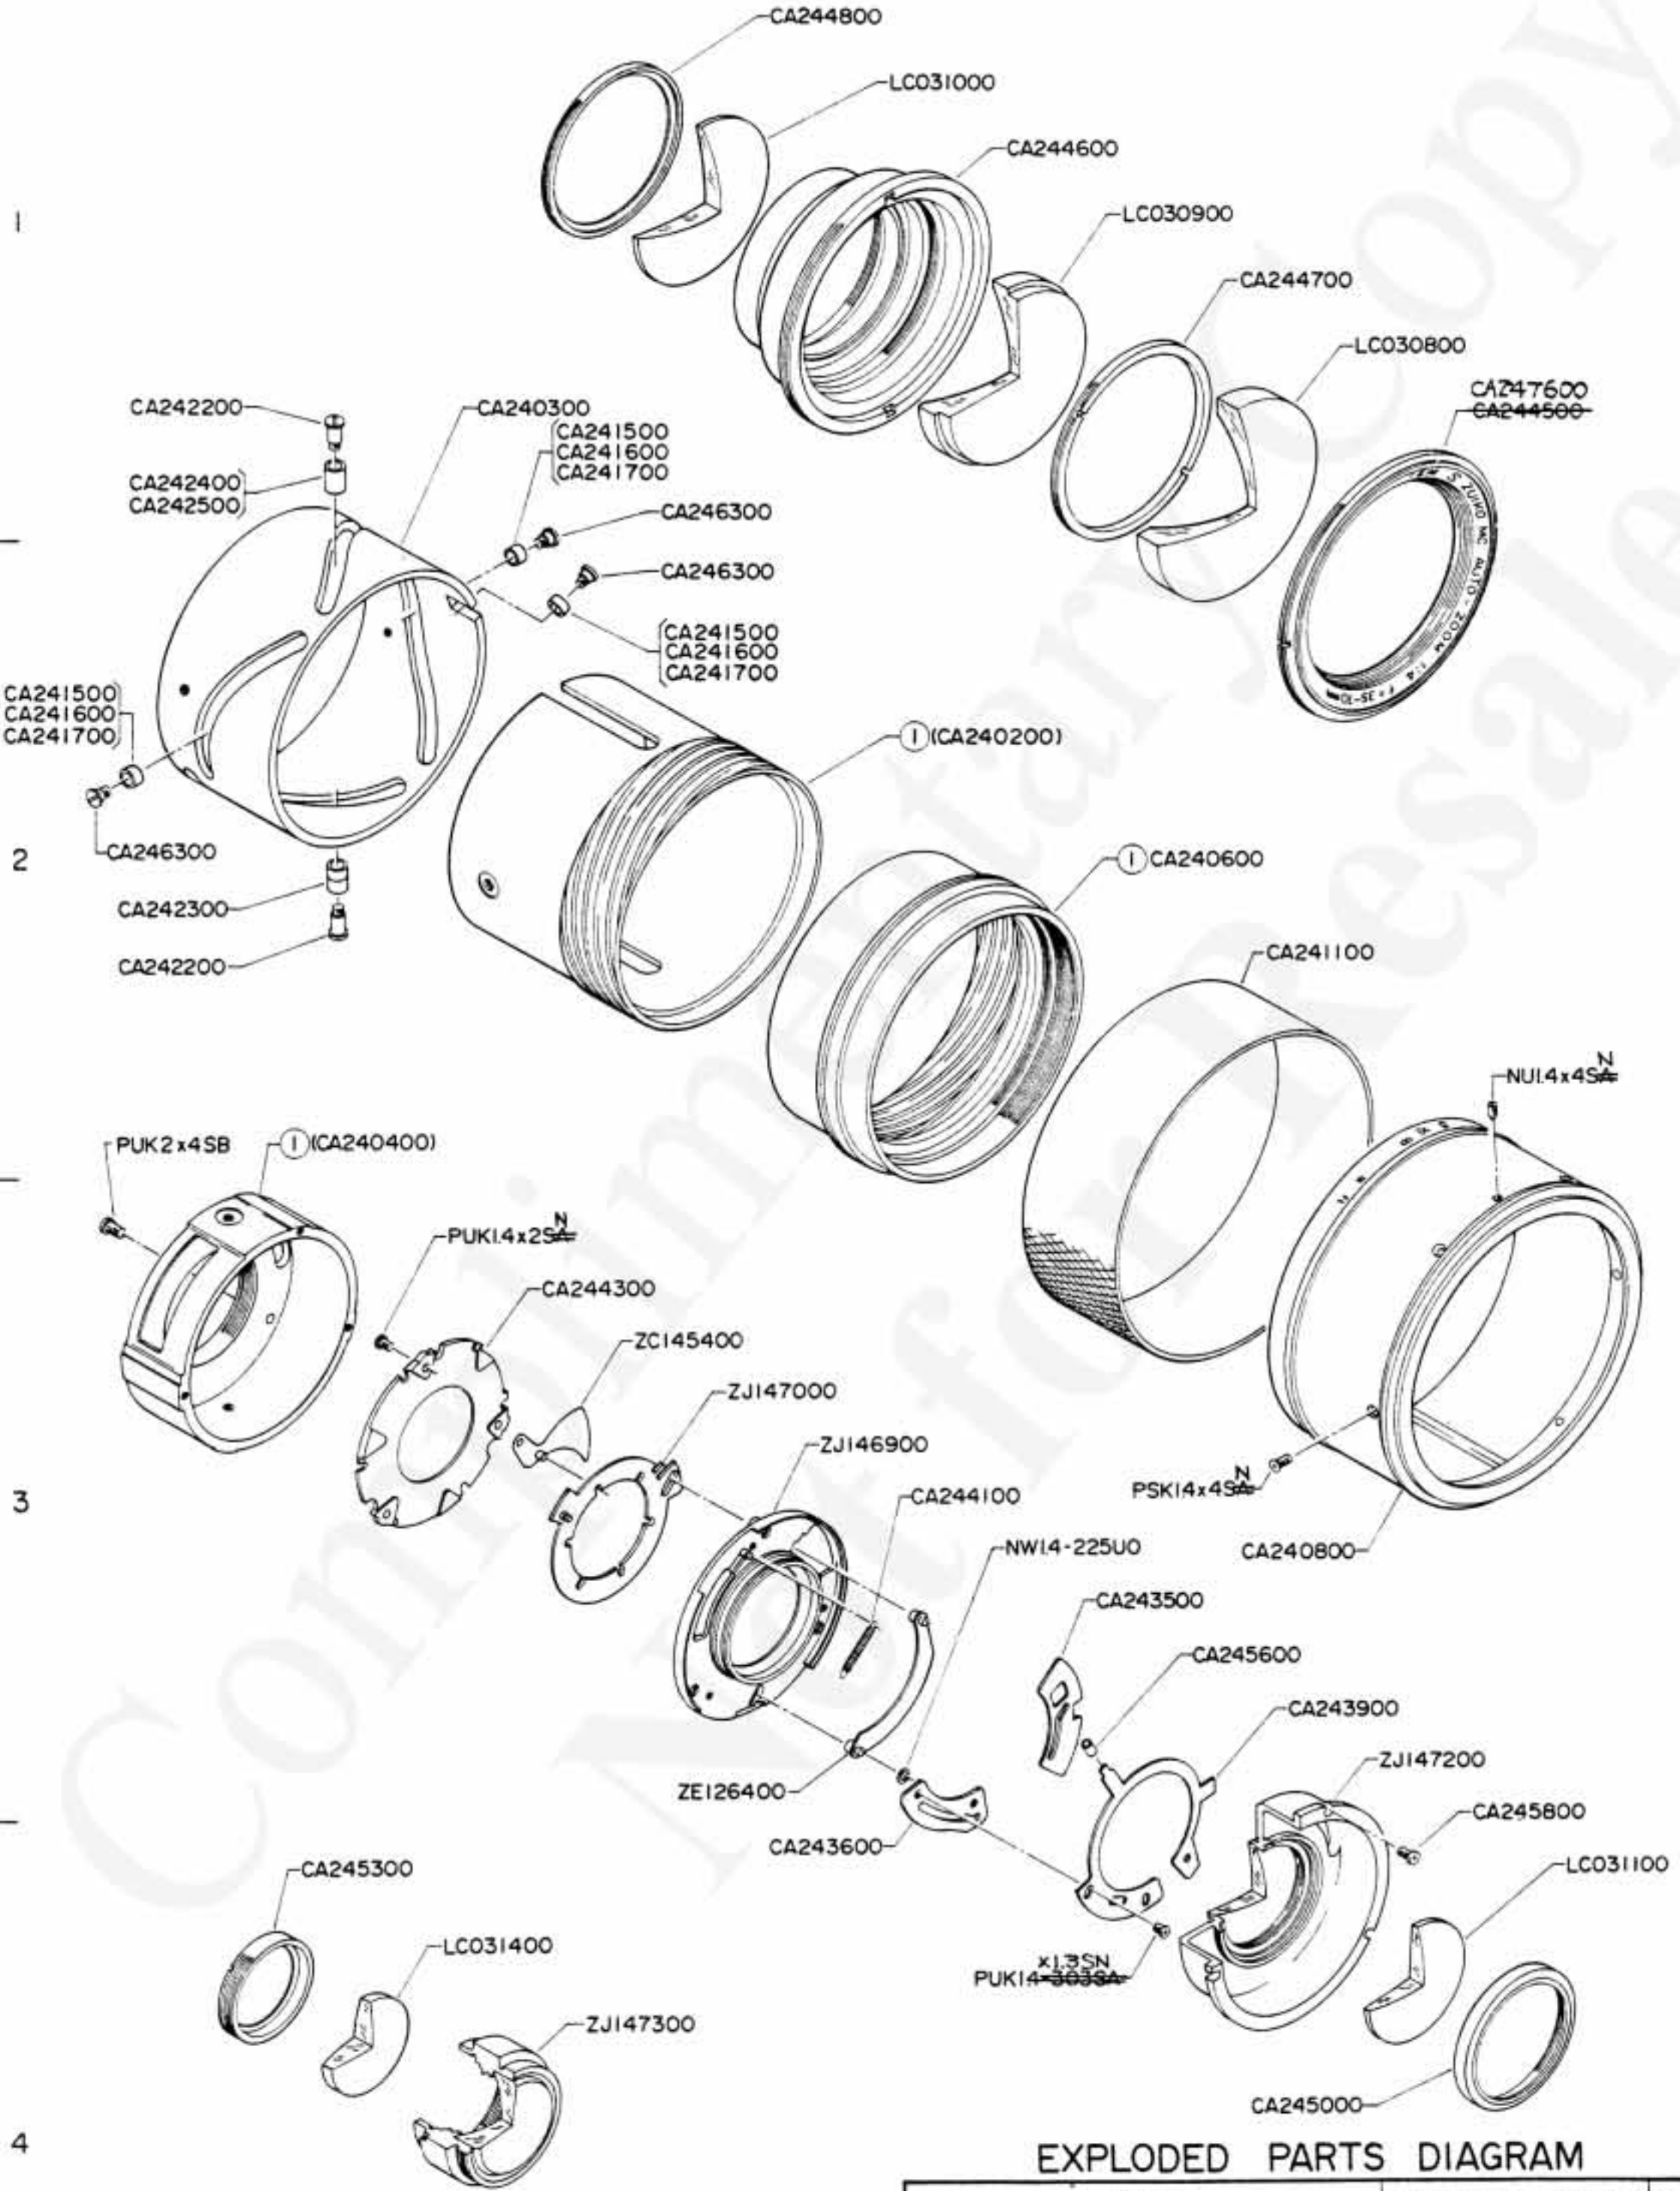

### EXPLODED PARTS DIAGRAM

MODEL	HOUSE CODE or UNIT	FIG.
OLYMPUS OM-SYSTEM 35-70mm 1:4 S ZUIKO-MG AUTO-ZOOM F4 1-35-70mm	MZ3570S	1/2
<b>OLYMPUS OPTICAL CO., LTD. TOKYO, JAPAN</b>		

1781  
+280

NOTE : WHEN ORDERING FOR SPARE PARTS, PLEASE CLARIFY A MODEL or HOUSE CODE, PARTS NUMBER AND QUANTITY.

1281  
9881  
1286

NOTE: WHEN ORDERING FOR SPARE PARTS, PLEASE CLARIFY A MODEL or HOUSE CODE, PARTS NUMBER AND QUANTITY.

<1>

OLD

NEW

CA240500

CA240500

CA246700  
CA231500  
CA231400

<2>

OLD

NEW

3PSK2x5SA

CA240700

3PSK2x5SA

CA246800

CA240700