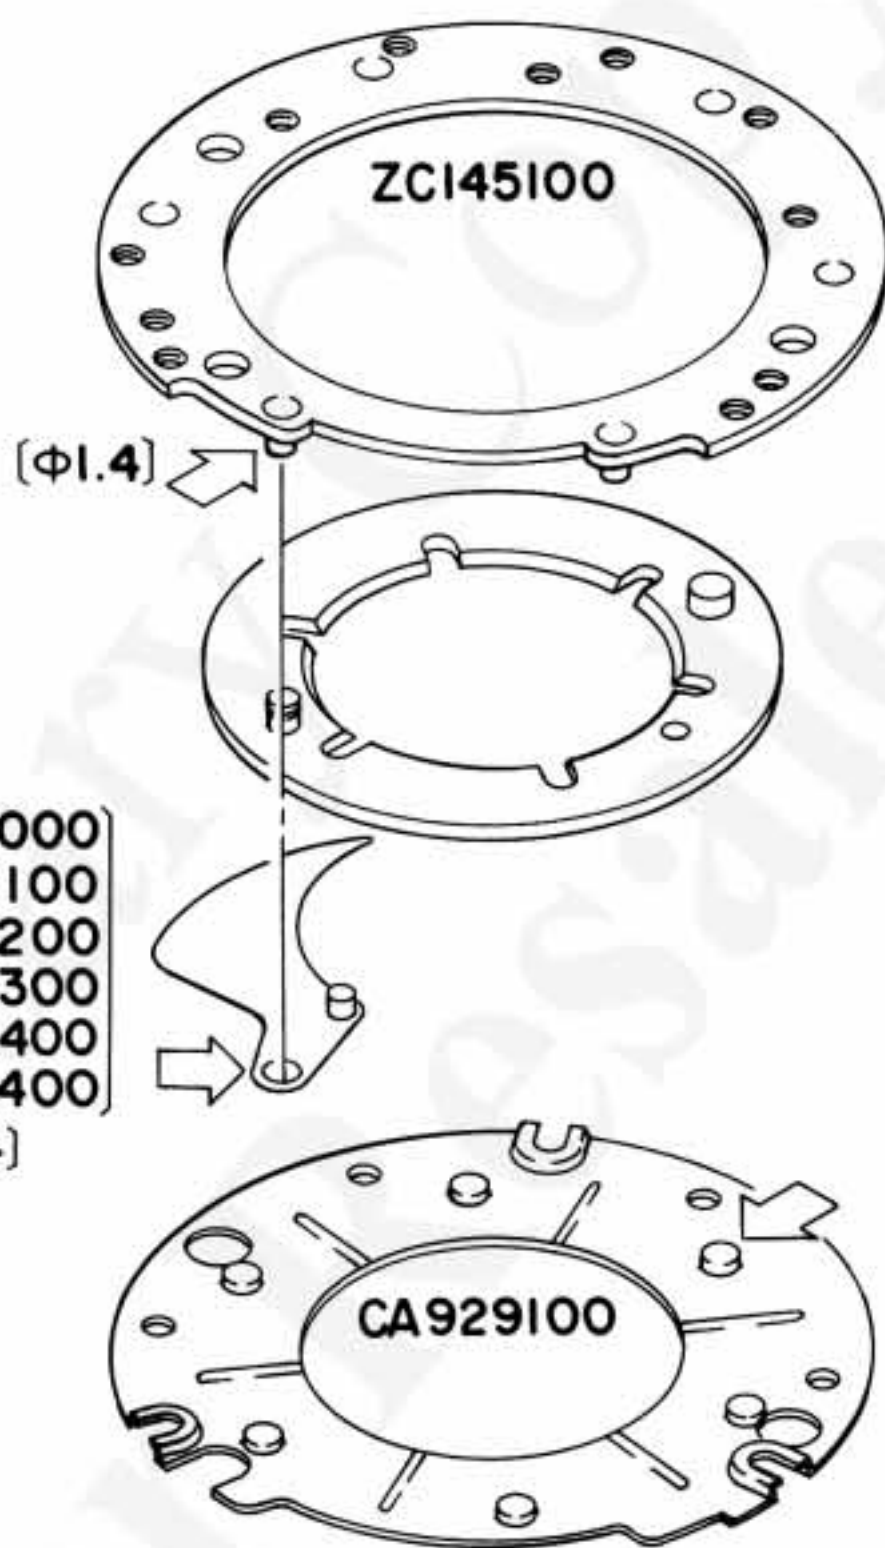

(1)

OLD

NEW

(2)

OLD

NEW