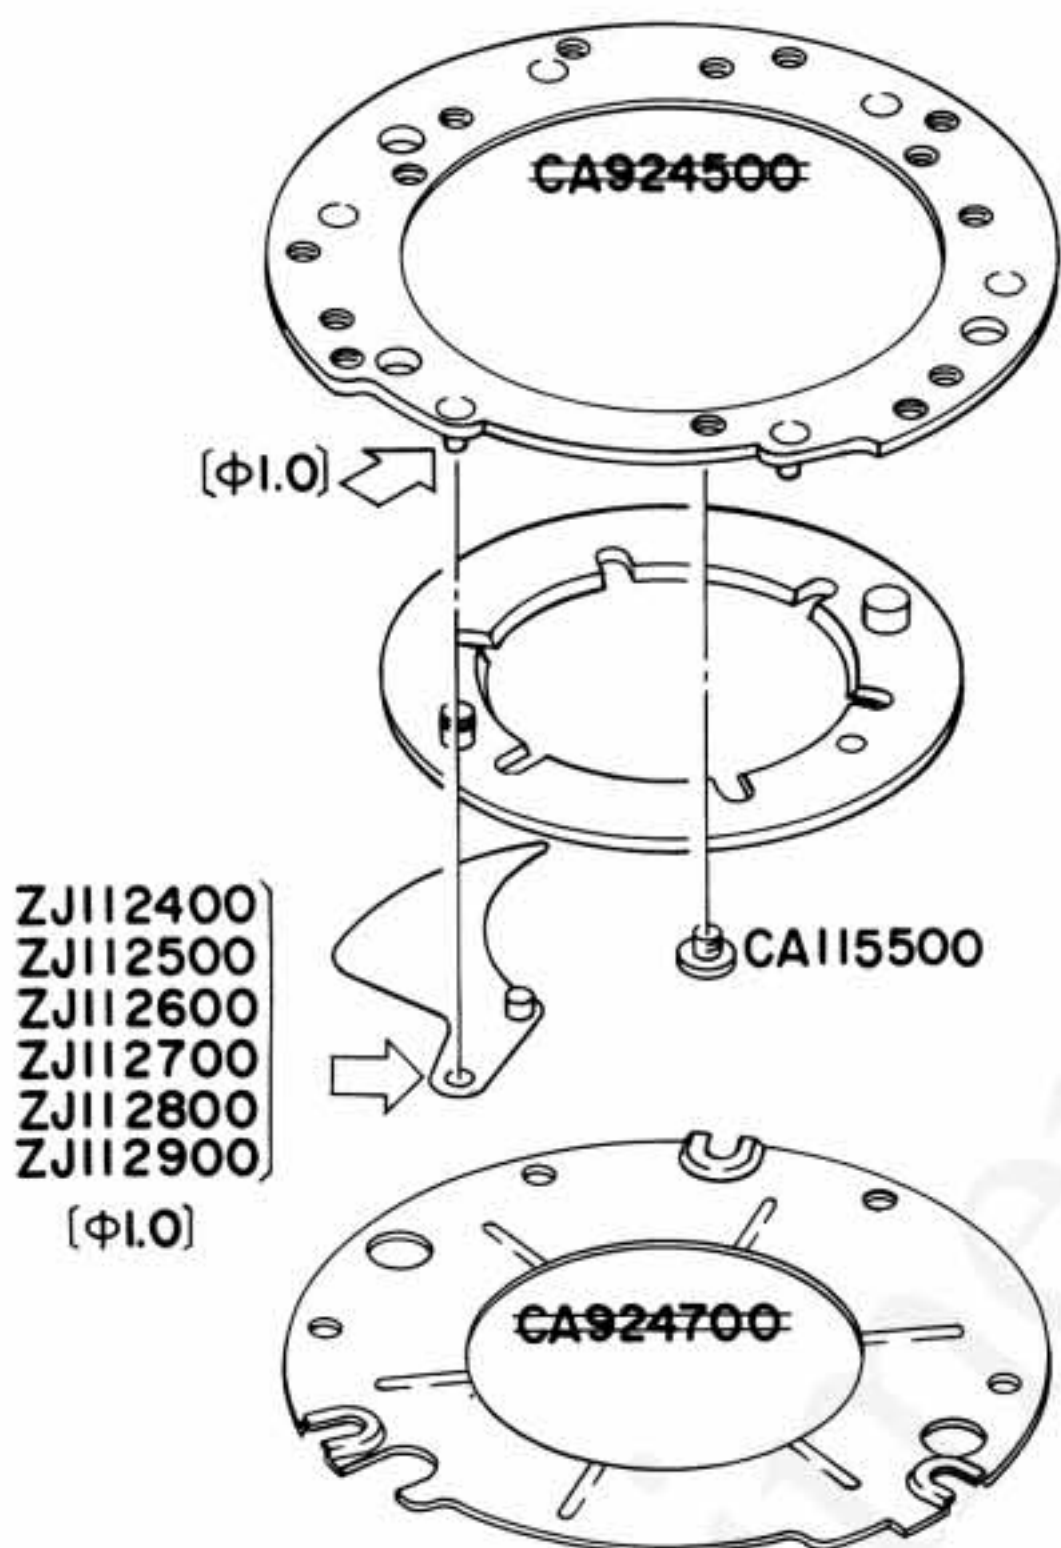

EXPLODED PARTS DIAGRAM

MODEL	HOUSE CODE or UNIT	FIG.
OLYMPUS OM-SYSTEM WIDE LENS F2 f=35mm ZUIKO AUTO-W 35mm 1:2	MW-3520	1/1
OLYMPUS OPTICAL CO., LTD. TOKYO, JAPAN		

1281

NOTE: WHEN ORDERING FOR SPARE PARTS, PLEASE CLARIFY A MODEL, PARTS NUMBER AND QUANTITY

(1)

OLD

NEW

(2)

OLD

NEW