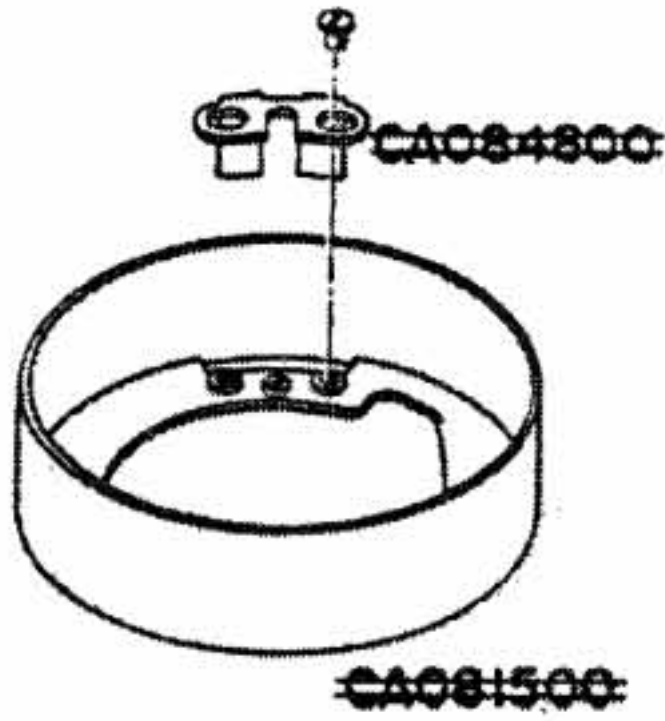

NOTE: WHEN ORDERING FOR SPARE PARTS, PLEASE CLARIFY A MODEL, PARTS NUMBER AND QUANTITY

REPAIR MANUAL

MODEL	HOUSE CODE	FIG 1/1
WIDE ANGLE LENS F2.8 f=35mm For OLYMPUS M-SYSTEM	MW-352B	
OLYMPUS OPTICAL CO., LTD. TOKYO, JAPAN		

NOTE: WHEN ORDERING FOR SPARE PARTS, PLEASE CLARIFY A MODEL, PARTS NUMBER AND QUANTITY

(2)

OLD

NEW

(3)

OLD

NEW

(4)

OLD

NEW

OLD

<5>

NEW

② ZJI 38600

PUKI.7x2SB

② (CA081400)