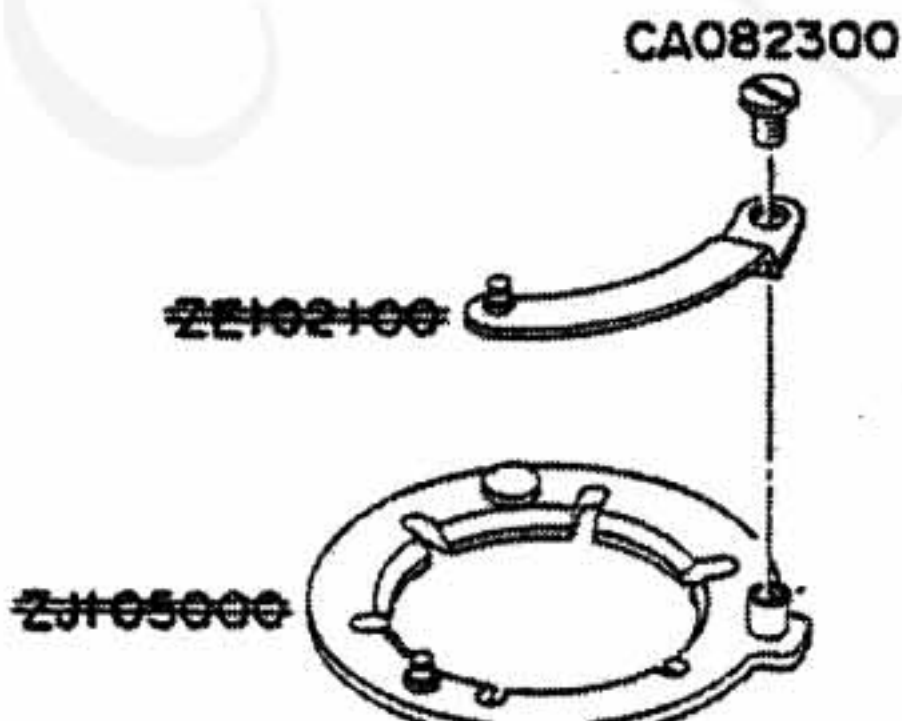

NOTE: WHEN ORDERING FOR SPARE PARTS, PLEASE CLARIFY A MODEL, PARTS NUMBER AND QUANTITY

REPAIR MANUAL

MODEL	HOUSE CODE	FIG 1/1
WIDE ANGLE LENS F2.8 f=35mm For OLYMPUS M-SYSTEM	MW-352B	
OLYMPUS OPTICAL CO., LTD. TOKYO, JAPAN		

NOTE: WHEN ORDERING FOR SPARE PARTS, PLEASE CLARIFY A MODEL, PARTS NUMBER AND QUANTITY

(2)

OLD

NEW

(3)

OLD

NEW

(4)

OLD

NEW

OLD

<5>

NEW

② ZJI 38600

PUKI.7x2SB

② (CA081400)