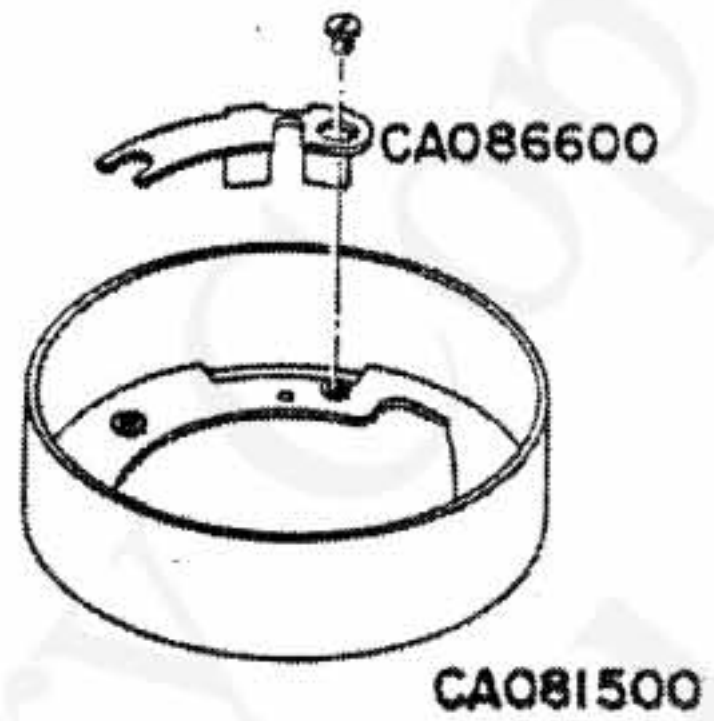

NOTE: WHEN ORDERING FOR SPARE PARTS, PLEASE CLARIFY A MODEL, PARTS NUMBER AND QUANTITY

REPAIR MANUAL

MODEL	HOUSE CODE	FIG 1/1
WIDE ANGLE LENS F2.8 f=35mm For OLYMPUS M-SYSTEM	MW-352B	
OLYMPUS OPTICAL CO., LTD. TOKYO, JAPAN		

NOTE: WHEN ORDERING FOR SPARE PARTS, PLEASE CLARIFY A MODEL, PARTS NUMBER AND QUANTITY

(2)

OLD

NEW

(3)

OLD

NEW

(4)

OLD

NEW

OLD

<5>

NEW

② ZJI 38600

PUKI.7x2SB

② (CA081400)