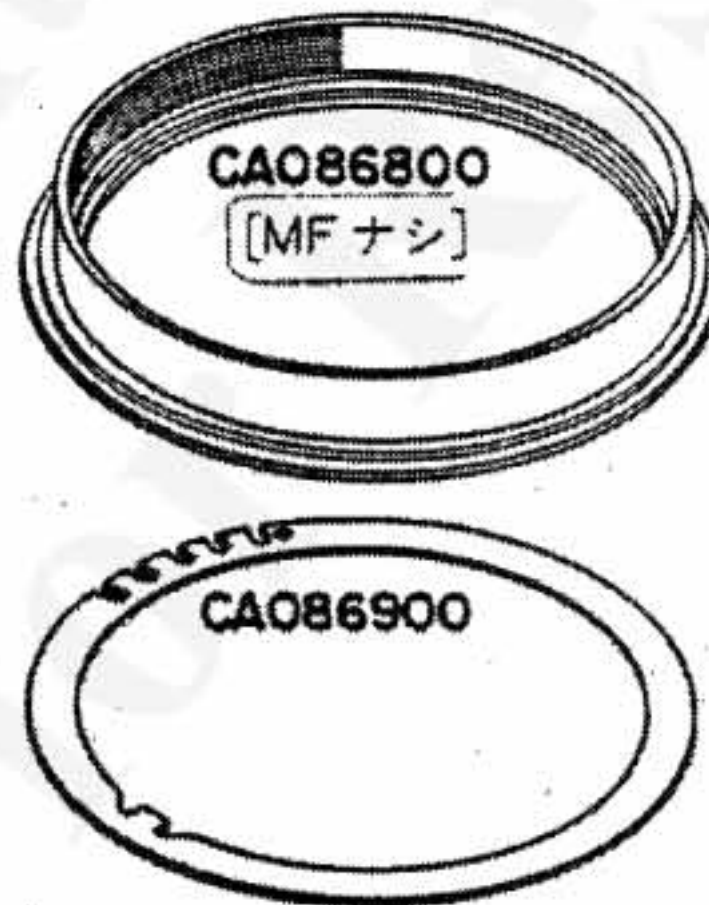

NOTE: WHEN ORDERING FOR SPARE PARTS, PLEASE CLARIFY A MODEL, PARTS NUMBER AND QUANTITY

REPAIR MANUAL

MODEL	HOUSE CODE	FIG 1/1
WIDE ANGLE LENS F2.8 f=35mm For OLYMPUS M-SYSTEM	MW-352B	
OLYMPUS OPTICAL CO., LTD. TOKYO, JAPAN		

NOTE: WHEN ORDERING FOR SPARE PARTS, PLEASE CLARIFY A MODEL, PARTS NUMBER AND QUANTITY

(2)

OLD

NEW

(3)

OLD

NEW

(4)

OLD

NEW

OLD

<5>

NEW

② ZJI 38600

PUKI.7x2SB

② (CA081400)