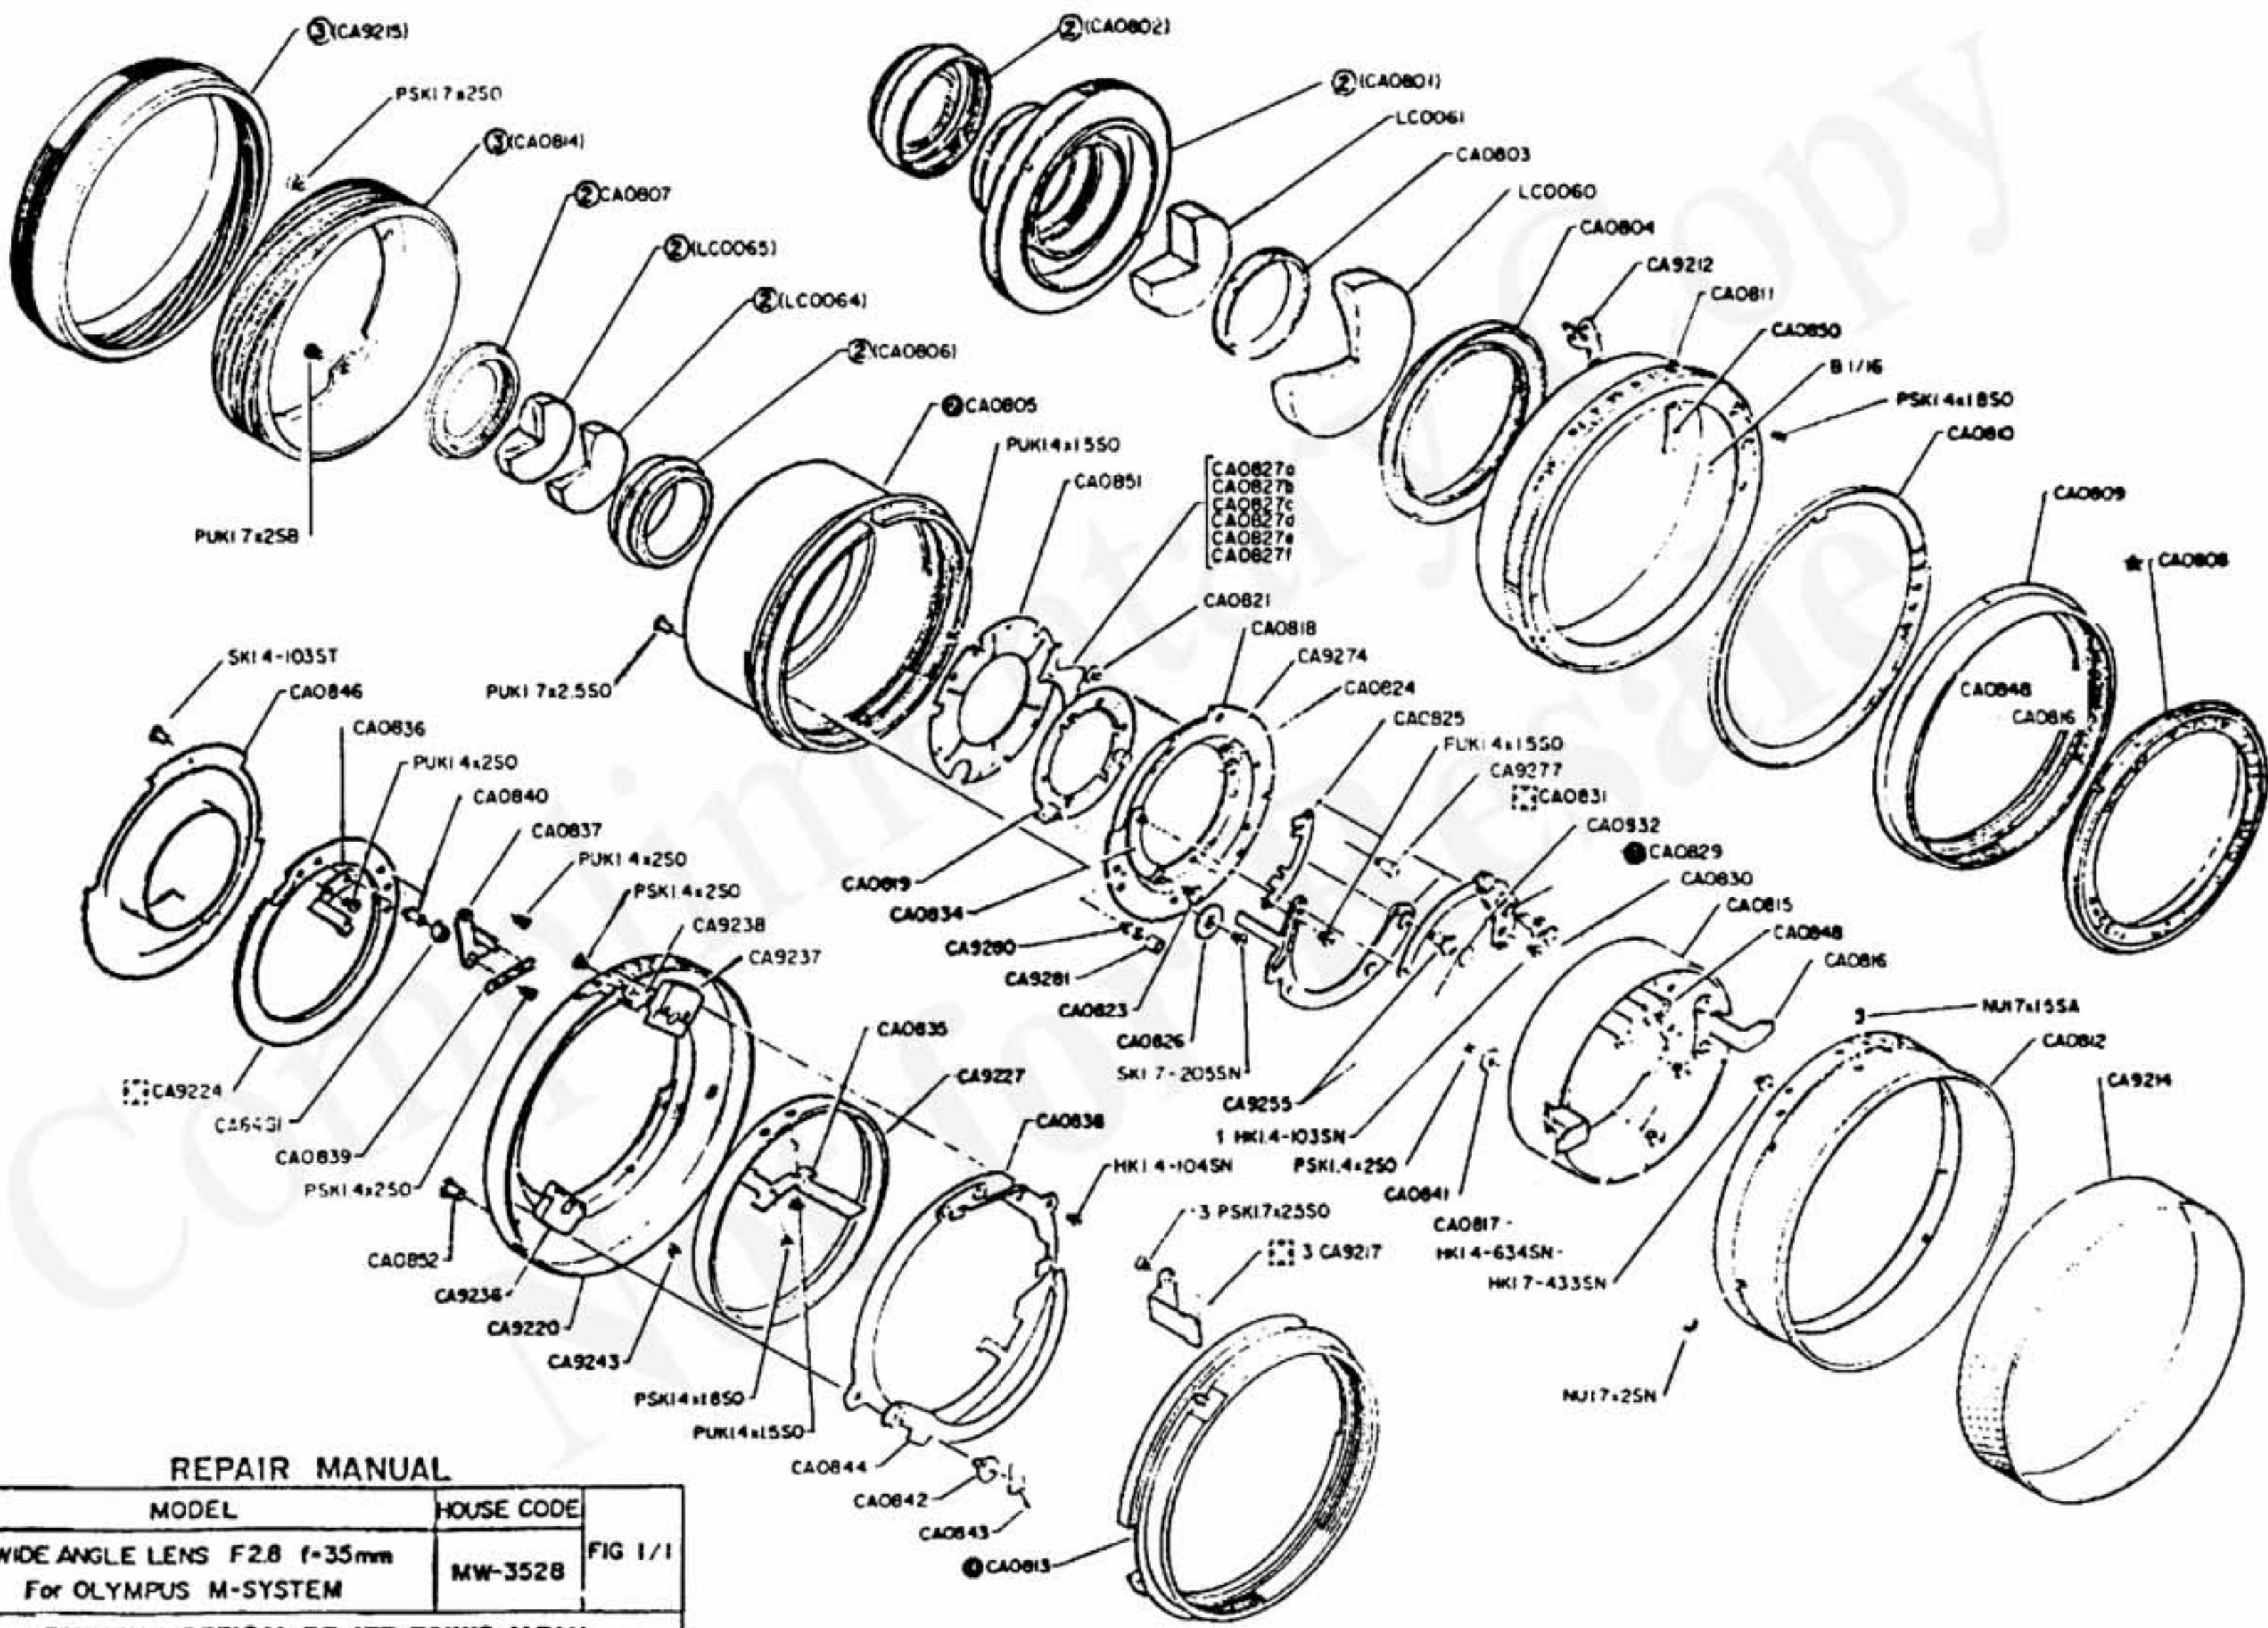

EXPLODED PARTS DIAGRAM

MODEL	HOUSE CODE or UNIT	FIG.
OLYMPUS OM-SYSTEM G. ZUIKO AUTO-W 1:2.8 f=35mm	MW3528 TYPE-1(C)	1/1
OLYMPUS OM-SYSTEM ZUIKO MG-AUTO-W 1:2.8 f=35mm 35mm 1:2.8	MW3528 TYPE-2 (NMC)	
OLYMPUS OPTICAL CO., LTD. TOKYO, JAPAN		1281 +100-

NOTE: WHEN ORDERING FOR SPARE PARTS, PLEASE CLARIFY A MODEL, PARTS NUMBER AND QUANTITY

REPAIR MANUAL

MODEL	HOUSE CODE	FIG 1/1
WIDE ANGLE LENS F2.8 f=35mm For OLYMPUS M-SYSTEM	MW-352B	
OLYMPUS OPTICAL CO., LTD. TOKYO, JAPAN		

NOTE: WHEN ORDERING FOR SPARE PARTS, PLEASE CLARIFY A MODEL, PARTS NUMBER AND QUANTITY

(2)

OLD

NEW

(3)

OLD

NEW

(4)

OLD

NEW

OLD

<5>

NEW

② ZJI 38600

PUKI.7x2SB

② (CA081400)