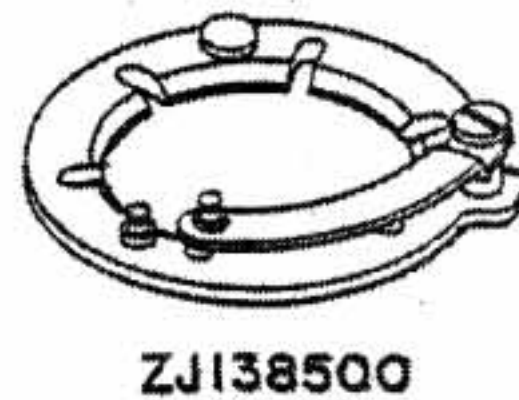

NOTE: WHEN ORDERING FOR SPARE PARTS, PLEASE CLARIFY A MODEL, PARTS NUMBER AND QUANTITY

REPAIR MANUAL

MODEL	HOUSE CODE	FIG 1/1
WIDE ANGLE LENS F2.8 f=35mm For OLYMPUS M-SYSTEM	MW-352B	
OLYMPUS OPTICAL CO., LTD. TOKYO, JAPAN		

NOTE: WHEN ORDERING FOR SPARE PARTS, PLEASE CLARIFY A MODEL, PARTS NUMBER AND QUANTITY

(2)

OLD

NEW

(3)

OLD

NEW

(4)

OLD

NEW

OLD

<5>

NEW

② ZJI 38600

PUKI.7x2SB

② (CA081400)