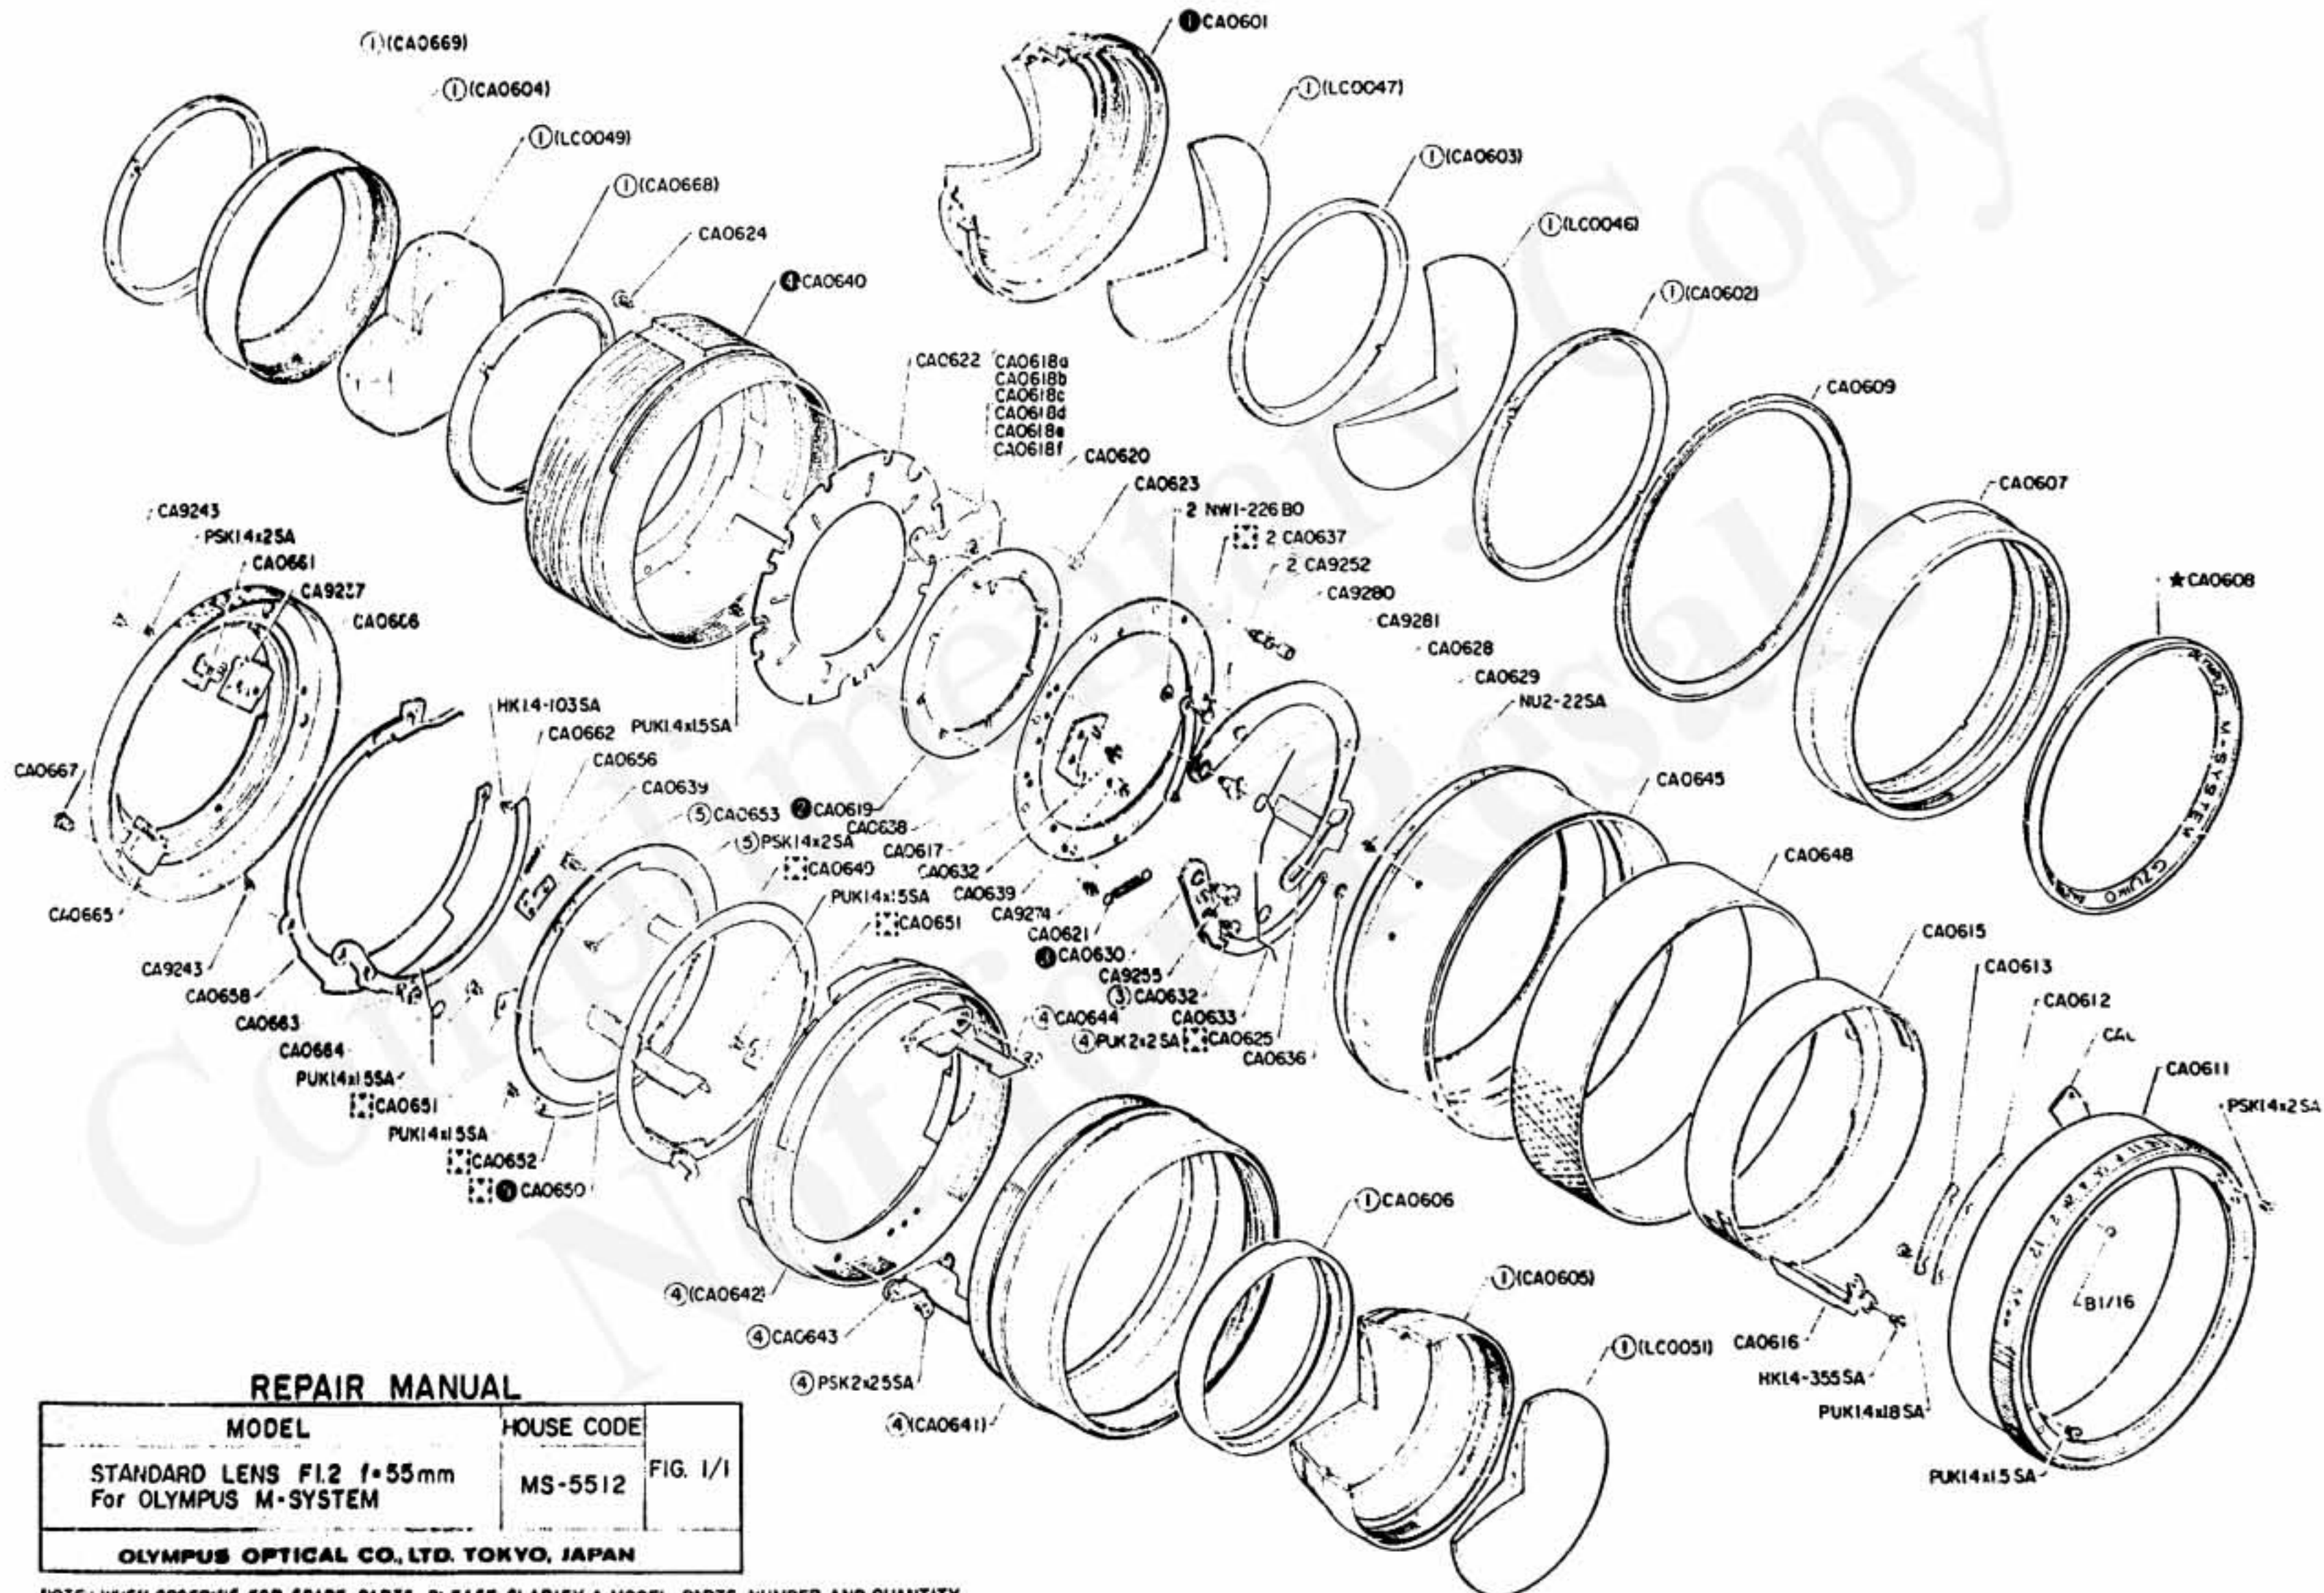

EXPLODED PARTS DIAGRAM

MODEL	HOUSE CODE or UNIT	FIG.
OLYMPUS OM-SYSTEM G. ZUIKO AUTO S F1.2 f=55mm	MS-5512	1/1
OLYMPUS OPTICAL CO., LTD. TOKYO, JAPAN		

048Z

NOTE: WHEN ORDERING FOR SPARE PARTS, PLEASE CLARIFY A MODEL, PARTS NUMBER AND QUANTITY

REPAIR MANUAL

MODEL	HOUSE CODE	FIG. 1/1
STANDARD LENS F1.2 f=55mm For OLYMPUS M-SYSTEM	MS-5512	
OLYMPUS OPTICAL CO., LTD. TOKYO, JAPAN		

NOTE: WHEN ORDERING FOR SPARE PARTS, PLEASE CLARIFY A MODEL, PARTS NUMBER AND QUANTITY

<1>

OLD

NEW

<2>

PUK1.4x1.5SA

PSK1.4x2SA

OLD

(3)

① ZJ138800

LC005100

[40.5ネジ]

[40ネジ]

ZJ138900

① ZJ123900