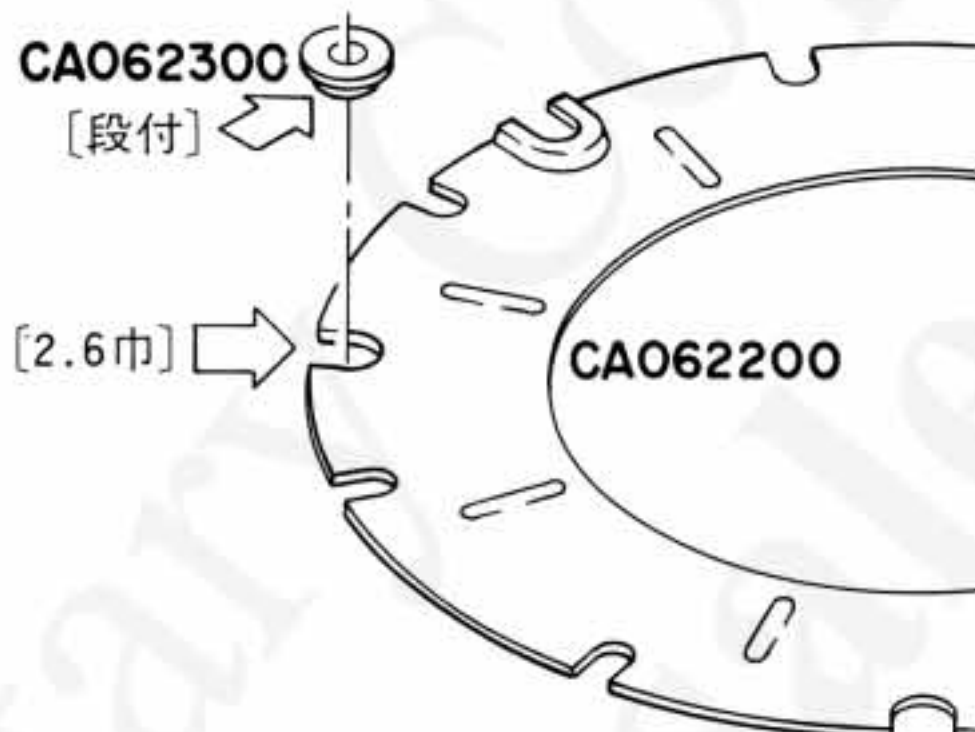

<1>

OLD

NEW