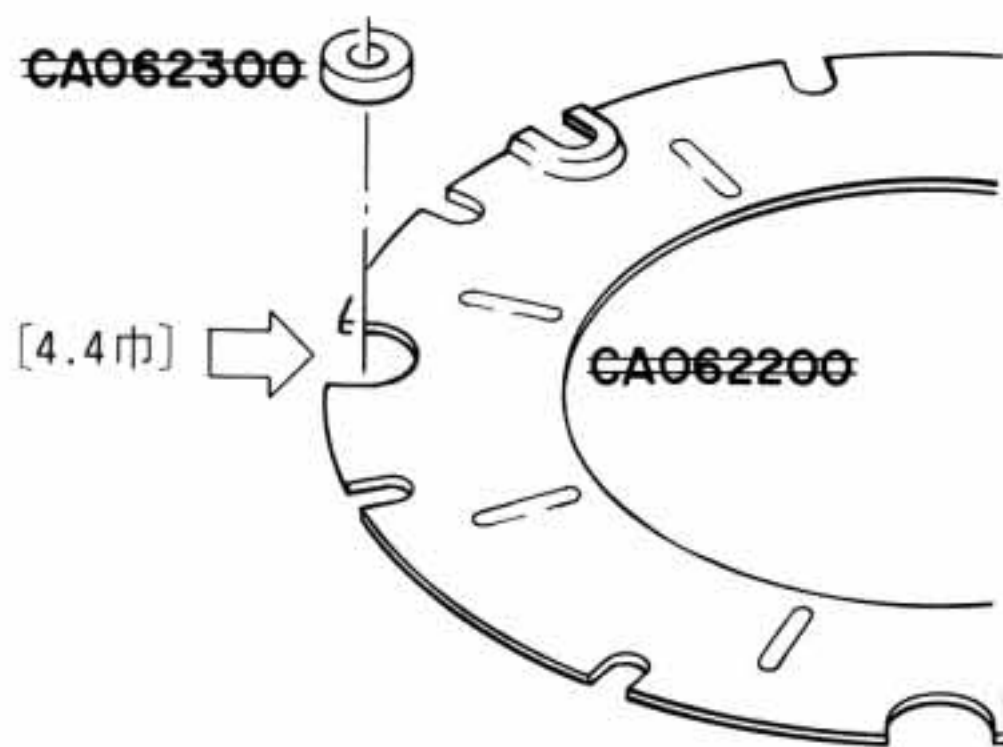

<1>

OLD

NEW