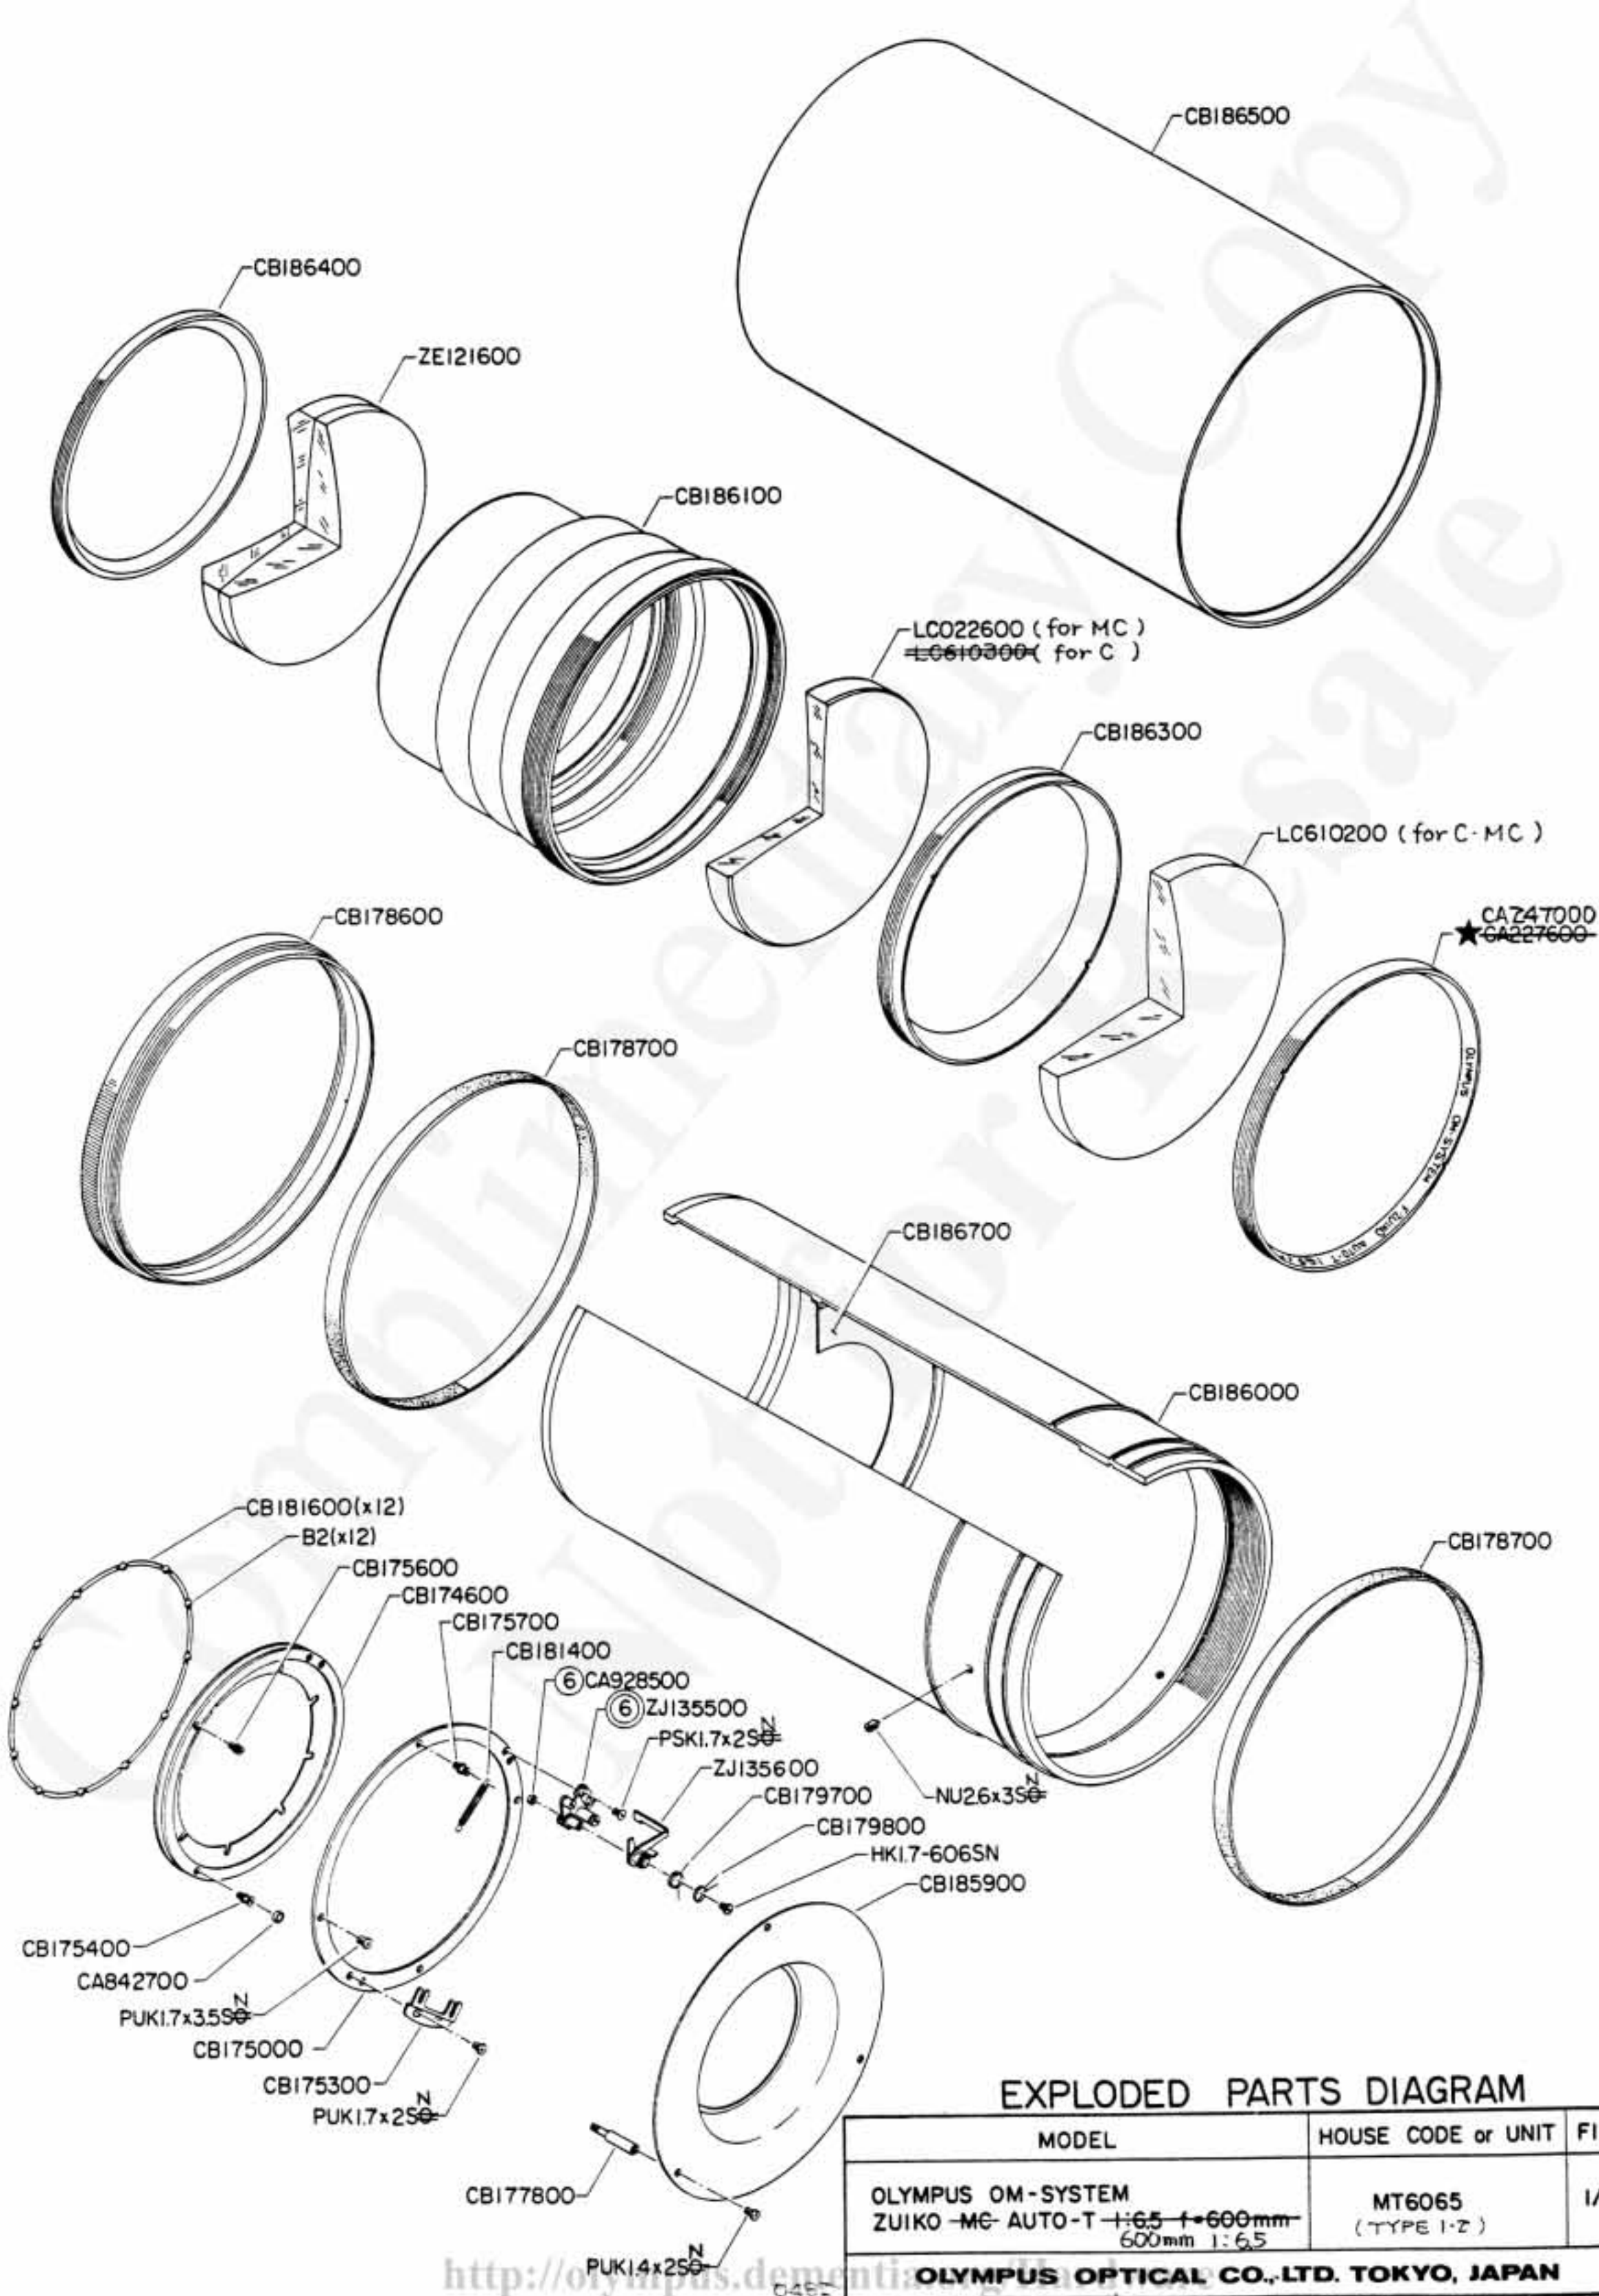

A

B

C

D

1

2

3

4

EXPLODED PARTS DIAGRAM

MODEL	HOUSE CODE or UNIT	FIG.
OLYMPUS OM-SYSTEM ZUIKO MC AUTO-T 1:6.5 1:600mm 600mm 1:6.5	MT6065 (TYPE 1-2)	1/3
OLYMPUS OPTICAL CO., LTD. TOKYO, JAPAN		

NOTE: WHEN ORDERING FOR SPARE PARTS, PLEASE CLARIFY A MODEL, PARTS NUMBER AND QUANTITY.

<http://olympus.dementia.com>

EXPLODED PARTS DIAGRAM

MODEL	HOUSE CODE or UNIT	FIG.
OLYMPUS OM-SYSTEM ZUIKO MG AUTO-T 1:6.5 f=600mm 600mm 1:6.5	MT6065 U	3/3
OLYMPUS OPTICAL CO., LTD. TOKYO, JAPAN		

NOTE: WHEN ORDERING FOR SPARE PARTS, PLEASE CLARIFY A MODEL, PARTS NUMBER AND QUANTITY.