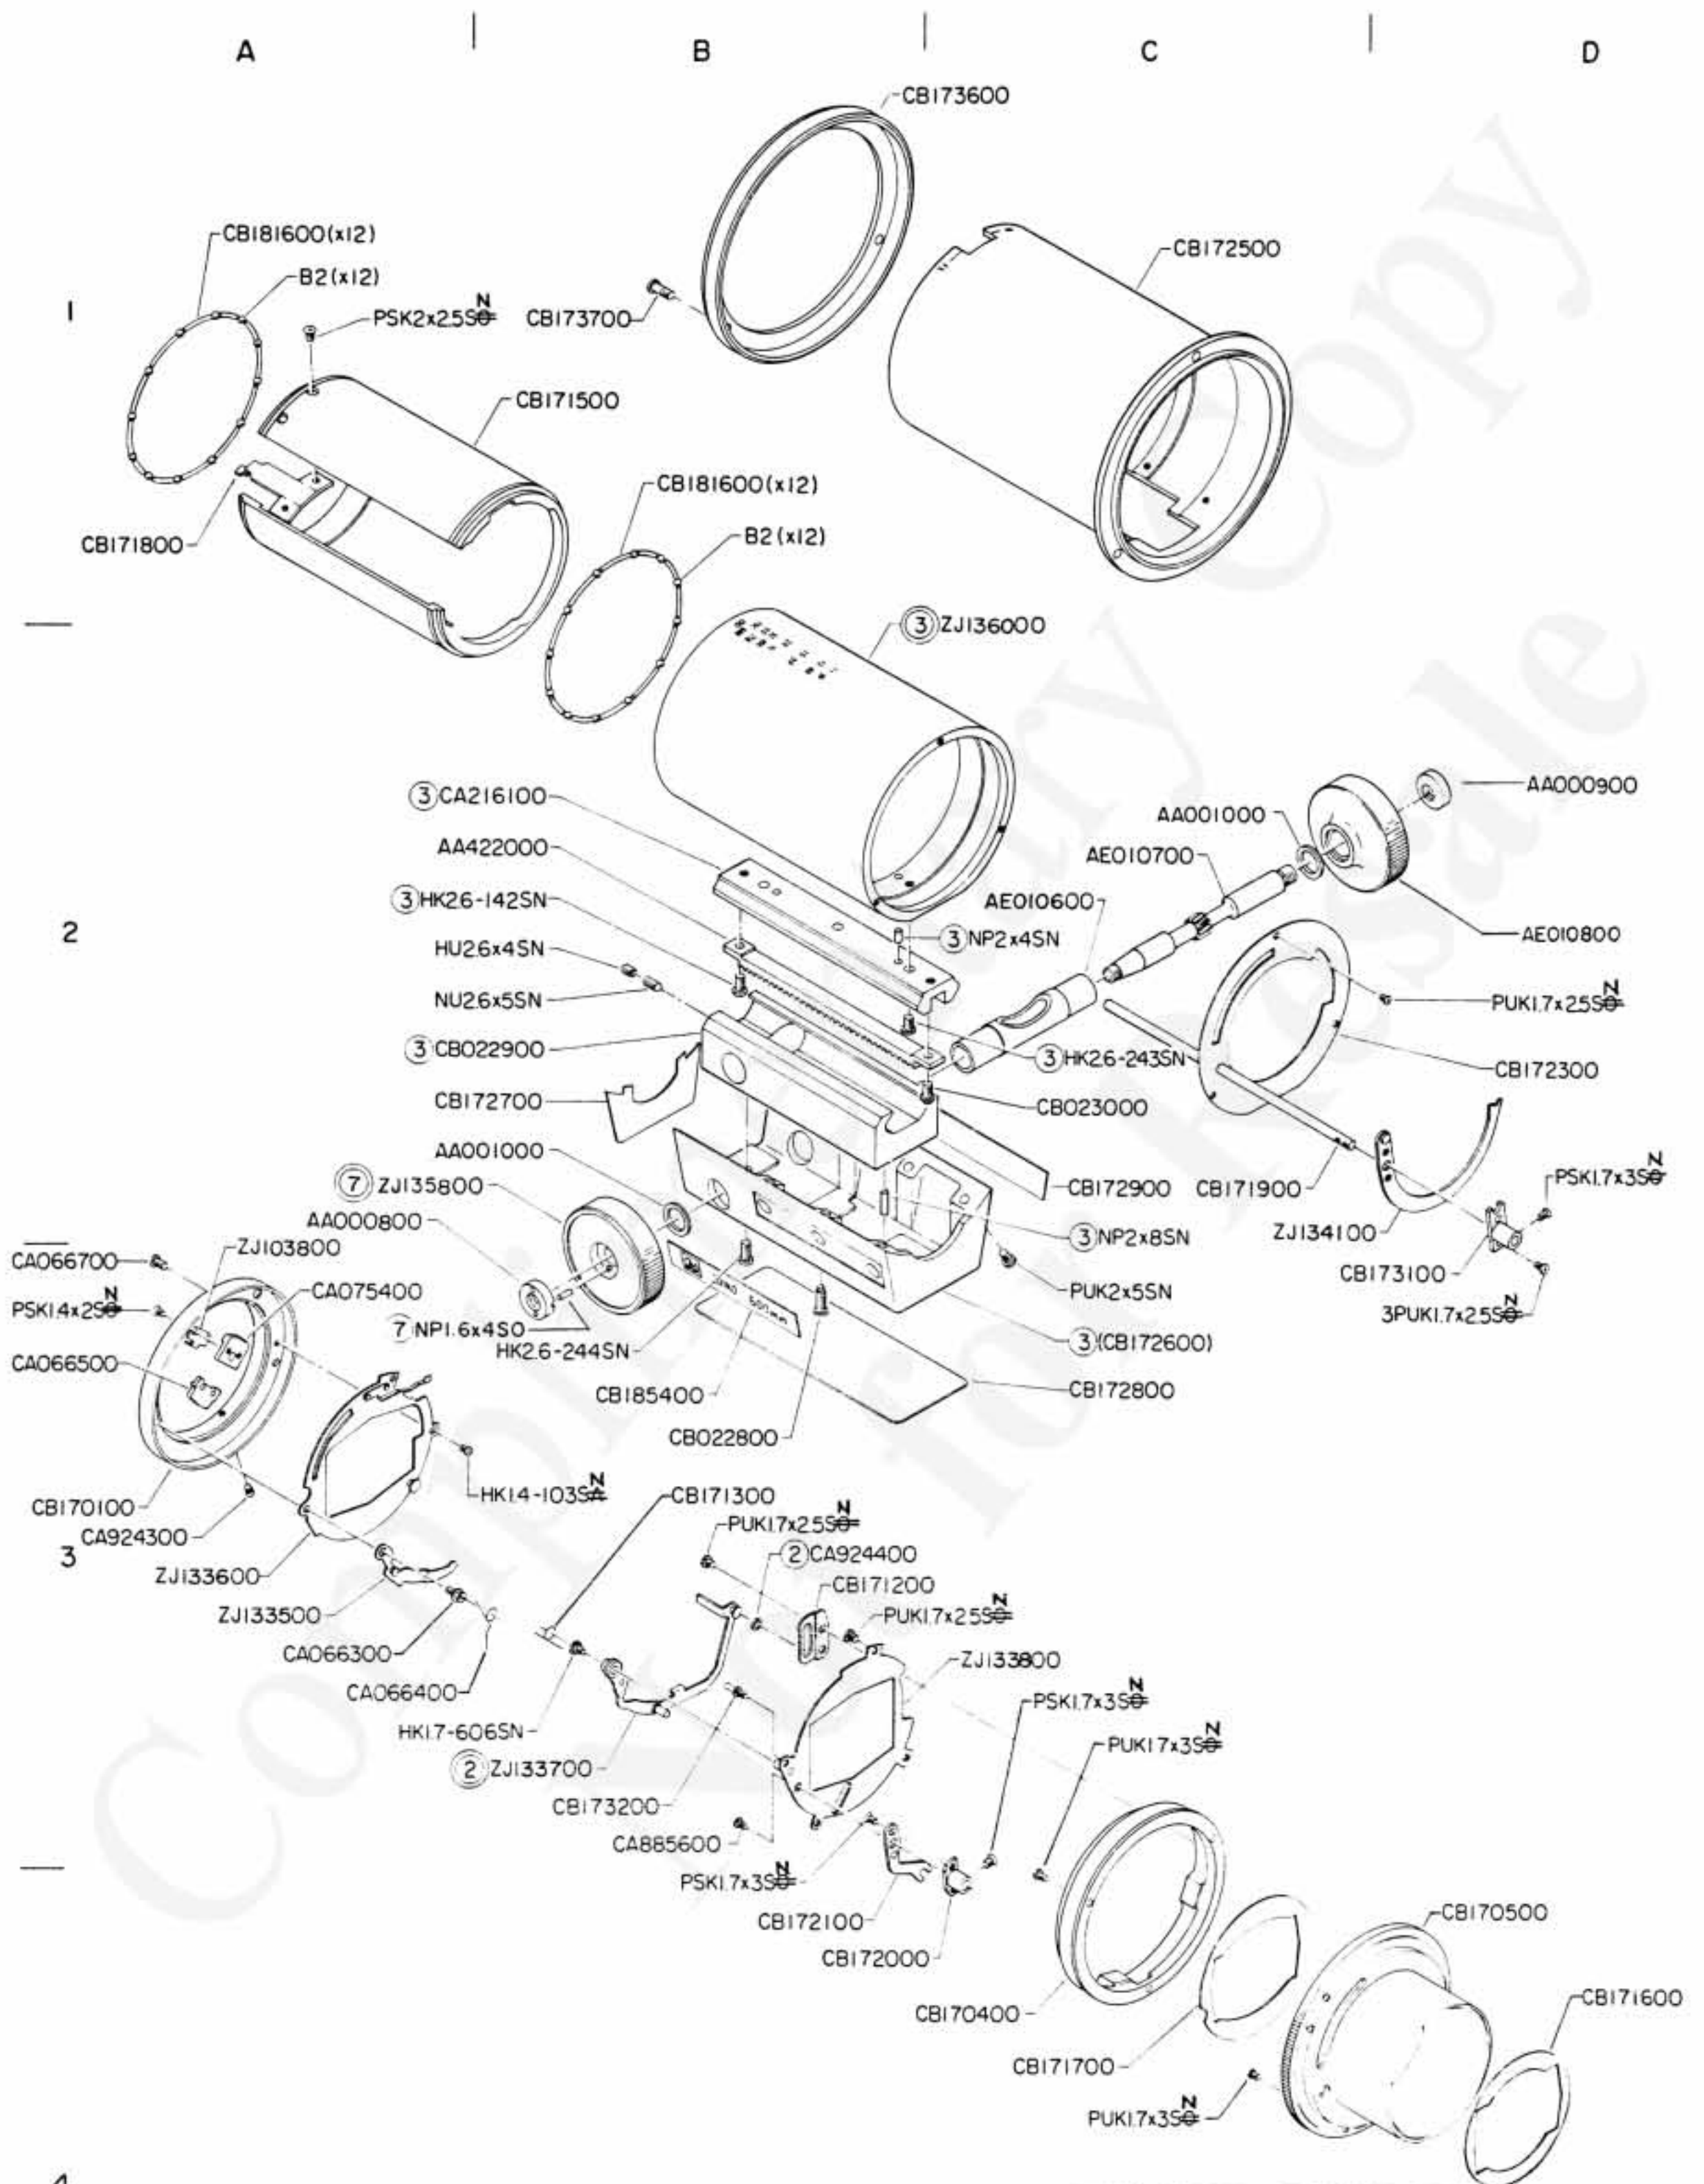

A

B

C

D

1

2

3

4

EXPLODED PARTS DIAGRAM

MODEL	HOUSE CODE or UNIT	FIG.
OLYMPUS OM-SYSTEM ZUIKO MC AUTO-T 1:6.5 1:600mm 600mm 1:6.5	MT6065 (TYPE 1-2)	1/3
OLYMPUS OPTICAL CO., LTD. TOKYO, JAPAN		

NOTE: WHEN ORDERING FOR SPARE PARTS, PLEASE CLARIFY A MODEL, PARTS NUMBER AND QUANTITY.

<http://olympus.dementia.com>

EXPLODED PARTS DIAGRAM

MODEL	HOUSE CODE or UNIT	FIG.
OLYMPUS OM-SYSTEM ZUIKO MG AUTO-T 1:6.5 f=600mm 600mm 1:6.5	MT6065 U	3/3
OLYMPUS OPTICAL CO., LTD. TOKYO, JAPAN		

NOTE: WHEN ORDERING FOR SPARE PARTS, PLEASE CLARIFY A MODEL, PARTS NUMBER AND QUANTITY.