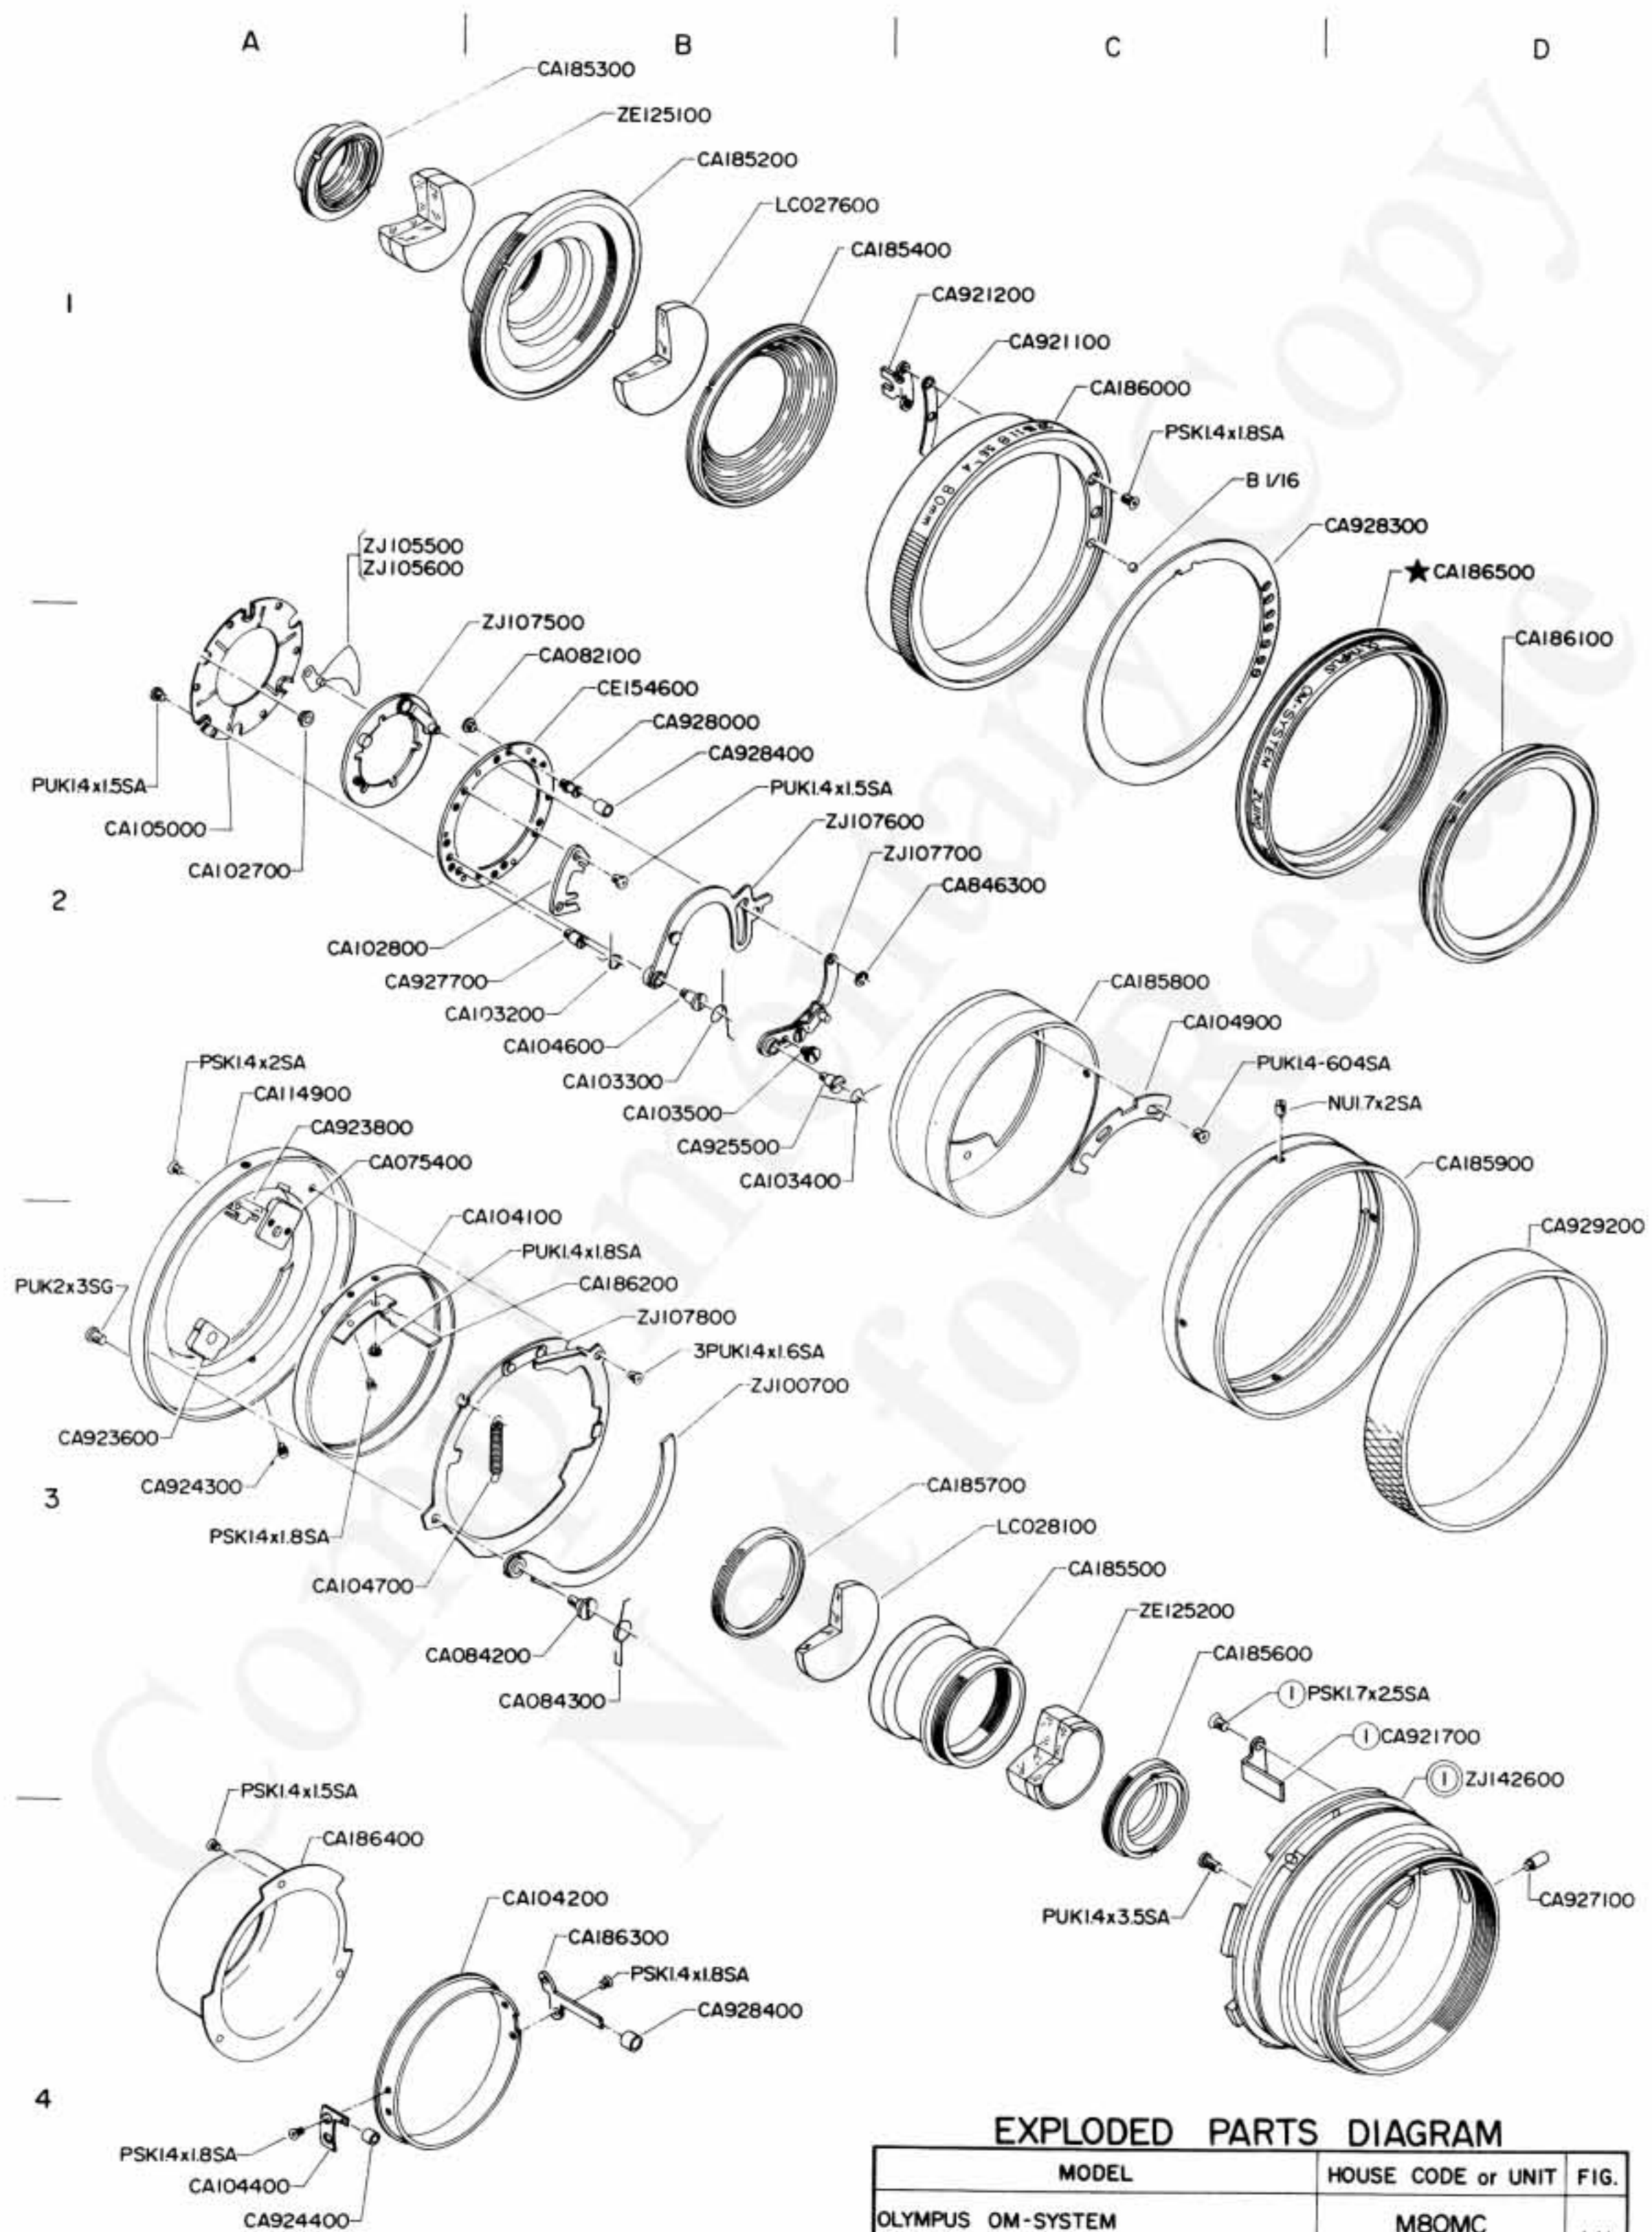

**EXPLODED PARTS DIAGRAM**

MODEL	HOUSE CODE or UNIT	FIG.
OLYMPUS OM-SYSTEM ZUIKO 1:1 MACRO 1:4 f=80mm	M80MC TYPE-1(C)	1/1
OLYMPUS OM-SYSTEM ZUIKO MC 1:1 MACRO 1:4 f=80mm	M80MC TYPE-2(MC)	
<b>OLYMPUS OPTICAL CO., LTD. TOKYO, JAPAN</b>		

1281

NOTE: WHEN ORDERING FOR SPARE PARTS, PLEASE CLARIFY A MODEL or HOUSE CODE, PARTS NUMBER AND QUANTITY.

### EXPLODED PARTS DIAGRAM

MODEL	HOUSE CODE or UNIT	FIG.
OLYMPUS OM-SYSTEM ZUIKO MC AUTO 1:1 MACRO 1:4 f=80mm	M80MC TYPE-3(NMC)	1/1
<b>OLYMPUS OPTICAL CO., LTD. TOKYO, JAPAN</b>		

NOTE : WHEN ORDERING FOR SPARE PARTS, PLEASE CLARIFY A MODEL or HOUSE CODE, PARTS NUMBER AND QUANTITY.

<1>

OLD

~~CAI84000~~

NEW

CAI85000

9

<2>

PUKI.7x3.5SA