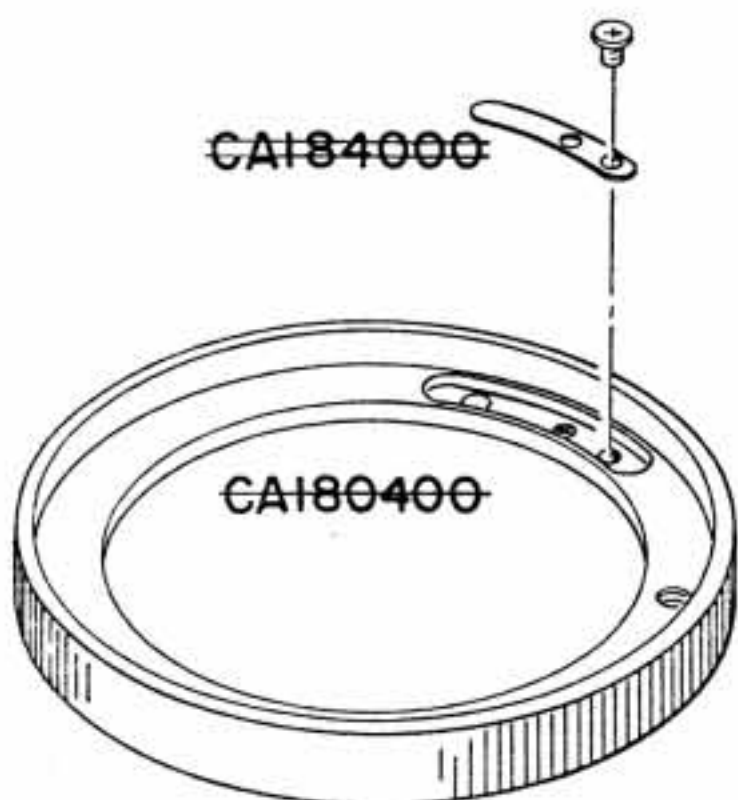

<1>

OLD

~~CAI84000~~