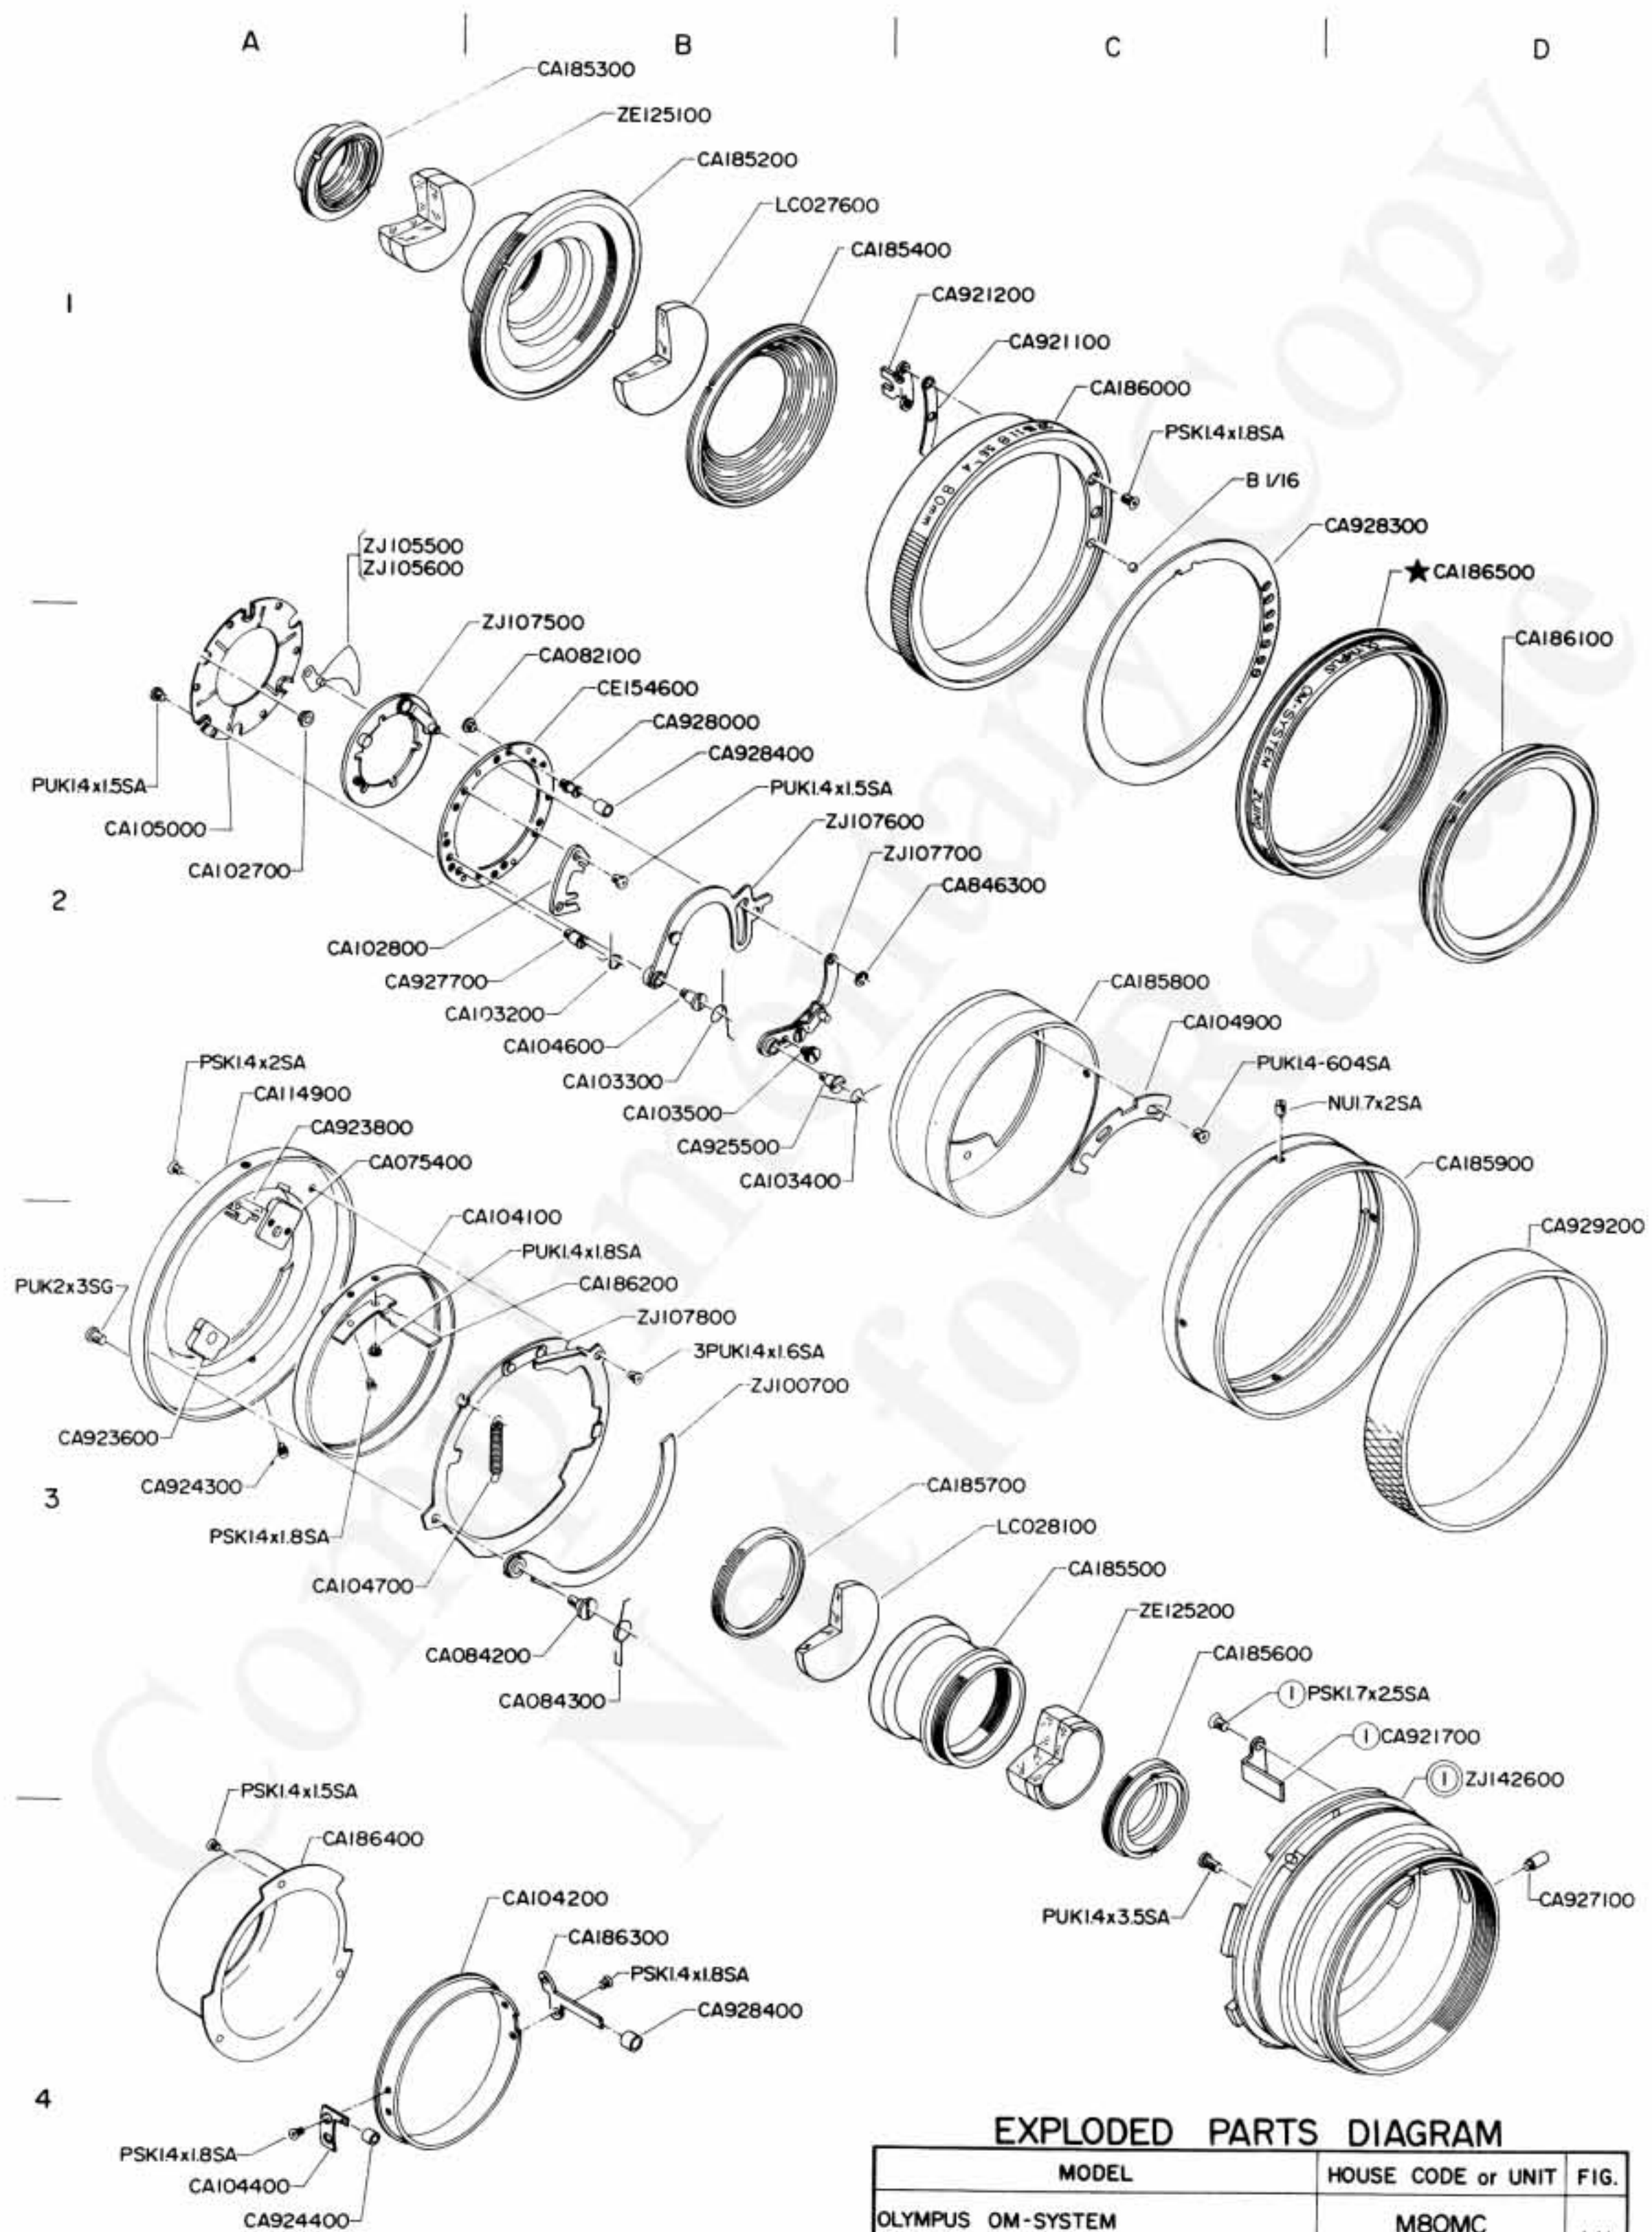

EXPLODED PARTS DIAGRAM

| MODEL | HOUSE CODE or UNIT | FIG. |
|--|---------------------|------|
| OLYMPUS OM-SYSTEM ZUIKO 1:1 MACRO 1:4 f=80mm | M80MC TYPE-1(C) | 1/1 |
| OLYMPUS OM-SYSTEM ZUIKO MC 1:1 MACRO 1:4 f=80mm | M80MC TYPE-2(MC) | |
| OLYMPUS OPTICAL CO., LTD. TOKYO, JAPAN | | |

1281

NOTE: WHEN ORDERING FOR SPARE PARTS, PLEASE CLARIFY A MODEL or HOUSE CODE, PARTS NUMBER AND QUANTITY.

EXPLODED PARTS DIAGRAM

| MODEL | HOUSE CODE or UNIT | FIG. |
|---|----------------------|------|
| OLYMPUS OM-SYSTEM ZUIKO MC AUTO 1:1 MACRO 1:4 f=80mm | M80MC TYPE-3(NMC) | 1/1 |
| OLYMPUS OPTICAL CO., LTD. TOKYO, JAPAN | | |

NOTE : WHEN ORDERING FOR SPARE PARTS, PLEASE CLARIFY A MODEL or HOUSE CODE, PARTS NUMBER AND QUANTITY.

<1>

OLD

~~CAI84000~~

NEW

CAI85000

9

<2>

PUKI.7x3.5SA

~~CAI81000~~

[1.7ネジ穴]

PUKI.4x3.5SA

CAI81000

[1.4ネジ穴]