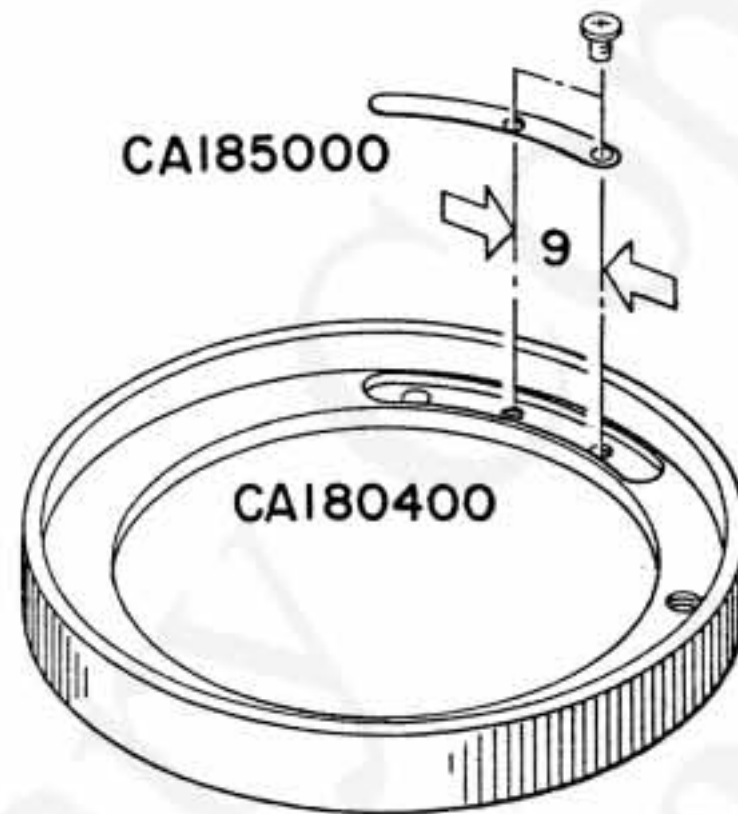

1281

NOTE: WHEN ORDERING FOR SPARE PARTS, PLEASE CLARIFY A MODEL or HOUSE CODE, PARTS NUMBER AND QUANTITY.

EXPLODED PARTS DIAGRAM

| MODEL | HOUSE CODE or UNIT | FIG. |
|---|----------------------|------|
| OLYMPUS OM-SYSTEM ZUIKO MC AUTO 1:1 MACRO 1:4 f=80mm | M80MC TYPE-3(NMC) | 1/1 |
| OLYMPUS OPTICAL CO., LTD. TOKYO, JAPAN | | |

NOTE : WHEN ORDERING FOR SPARE PARTS, PLEASE CLARIFY A MODEL or HOUSE CODE, PARTS NUMBER AND QUANTITY.

<1>

OLD

~~CAI84000~~

NEW

CAI85000

9

<2>

PUKI.7x3.5SA

~~CAI81000~~

[1.7ネジ穴]

PUKI.4x3.5SA

CAI81000

[1.4ネジ穴]