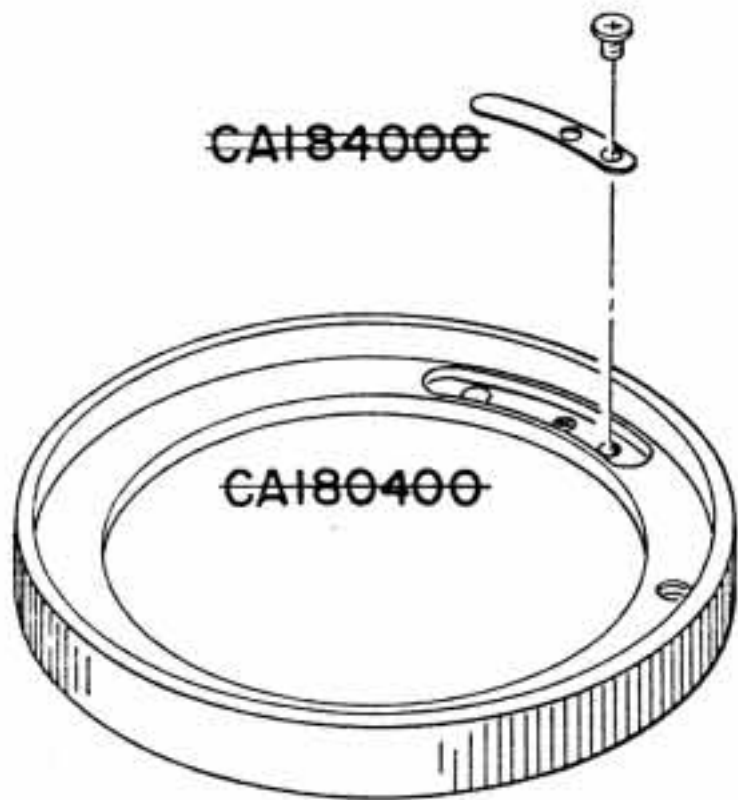

1281

NOTE: WHEN ORDERING FOR SPARE PARTS, PLEASE CLARIFY A MODEL or HOUSE CODE, PARTS NUMBER AND QUANTITY.

EXPLODED PARTS DIAGRAM

| MODEL | HOUSE CODE or UNIT | FIG. |
|---|----------------------|------|
| OLYMPUS OM-SYSTEM ZUIKO MC AUTO 1:1 MACRO 1:4 f=80mm | M80MC TYPE-3(NMC) | 1/1 |
| OLYMPUS OPTICAL CO., LTD. TOKYO, JAPAN | | |

NOTE : WHEN ORDERING FOR SPARE PARTS, PLEASE CLARIFY A MODEL or HOUSE CODE, PARTS NUMBER AND QUANTITY.

<1>

OLD

~~CAI84000~~

NEW

CAI85000

9

<2>

PUKI.7x3.5SA

~~CAI81000~~

[1.7ネジ穴]

PUKI.4x3.5SA

CAI81000

[1.4ネジ穴]