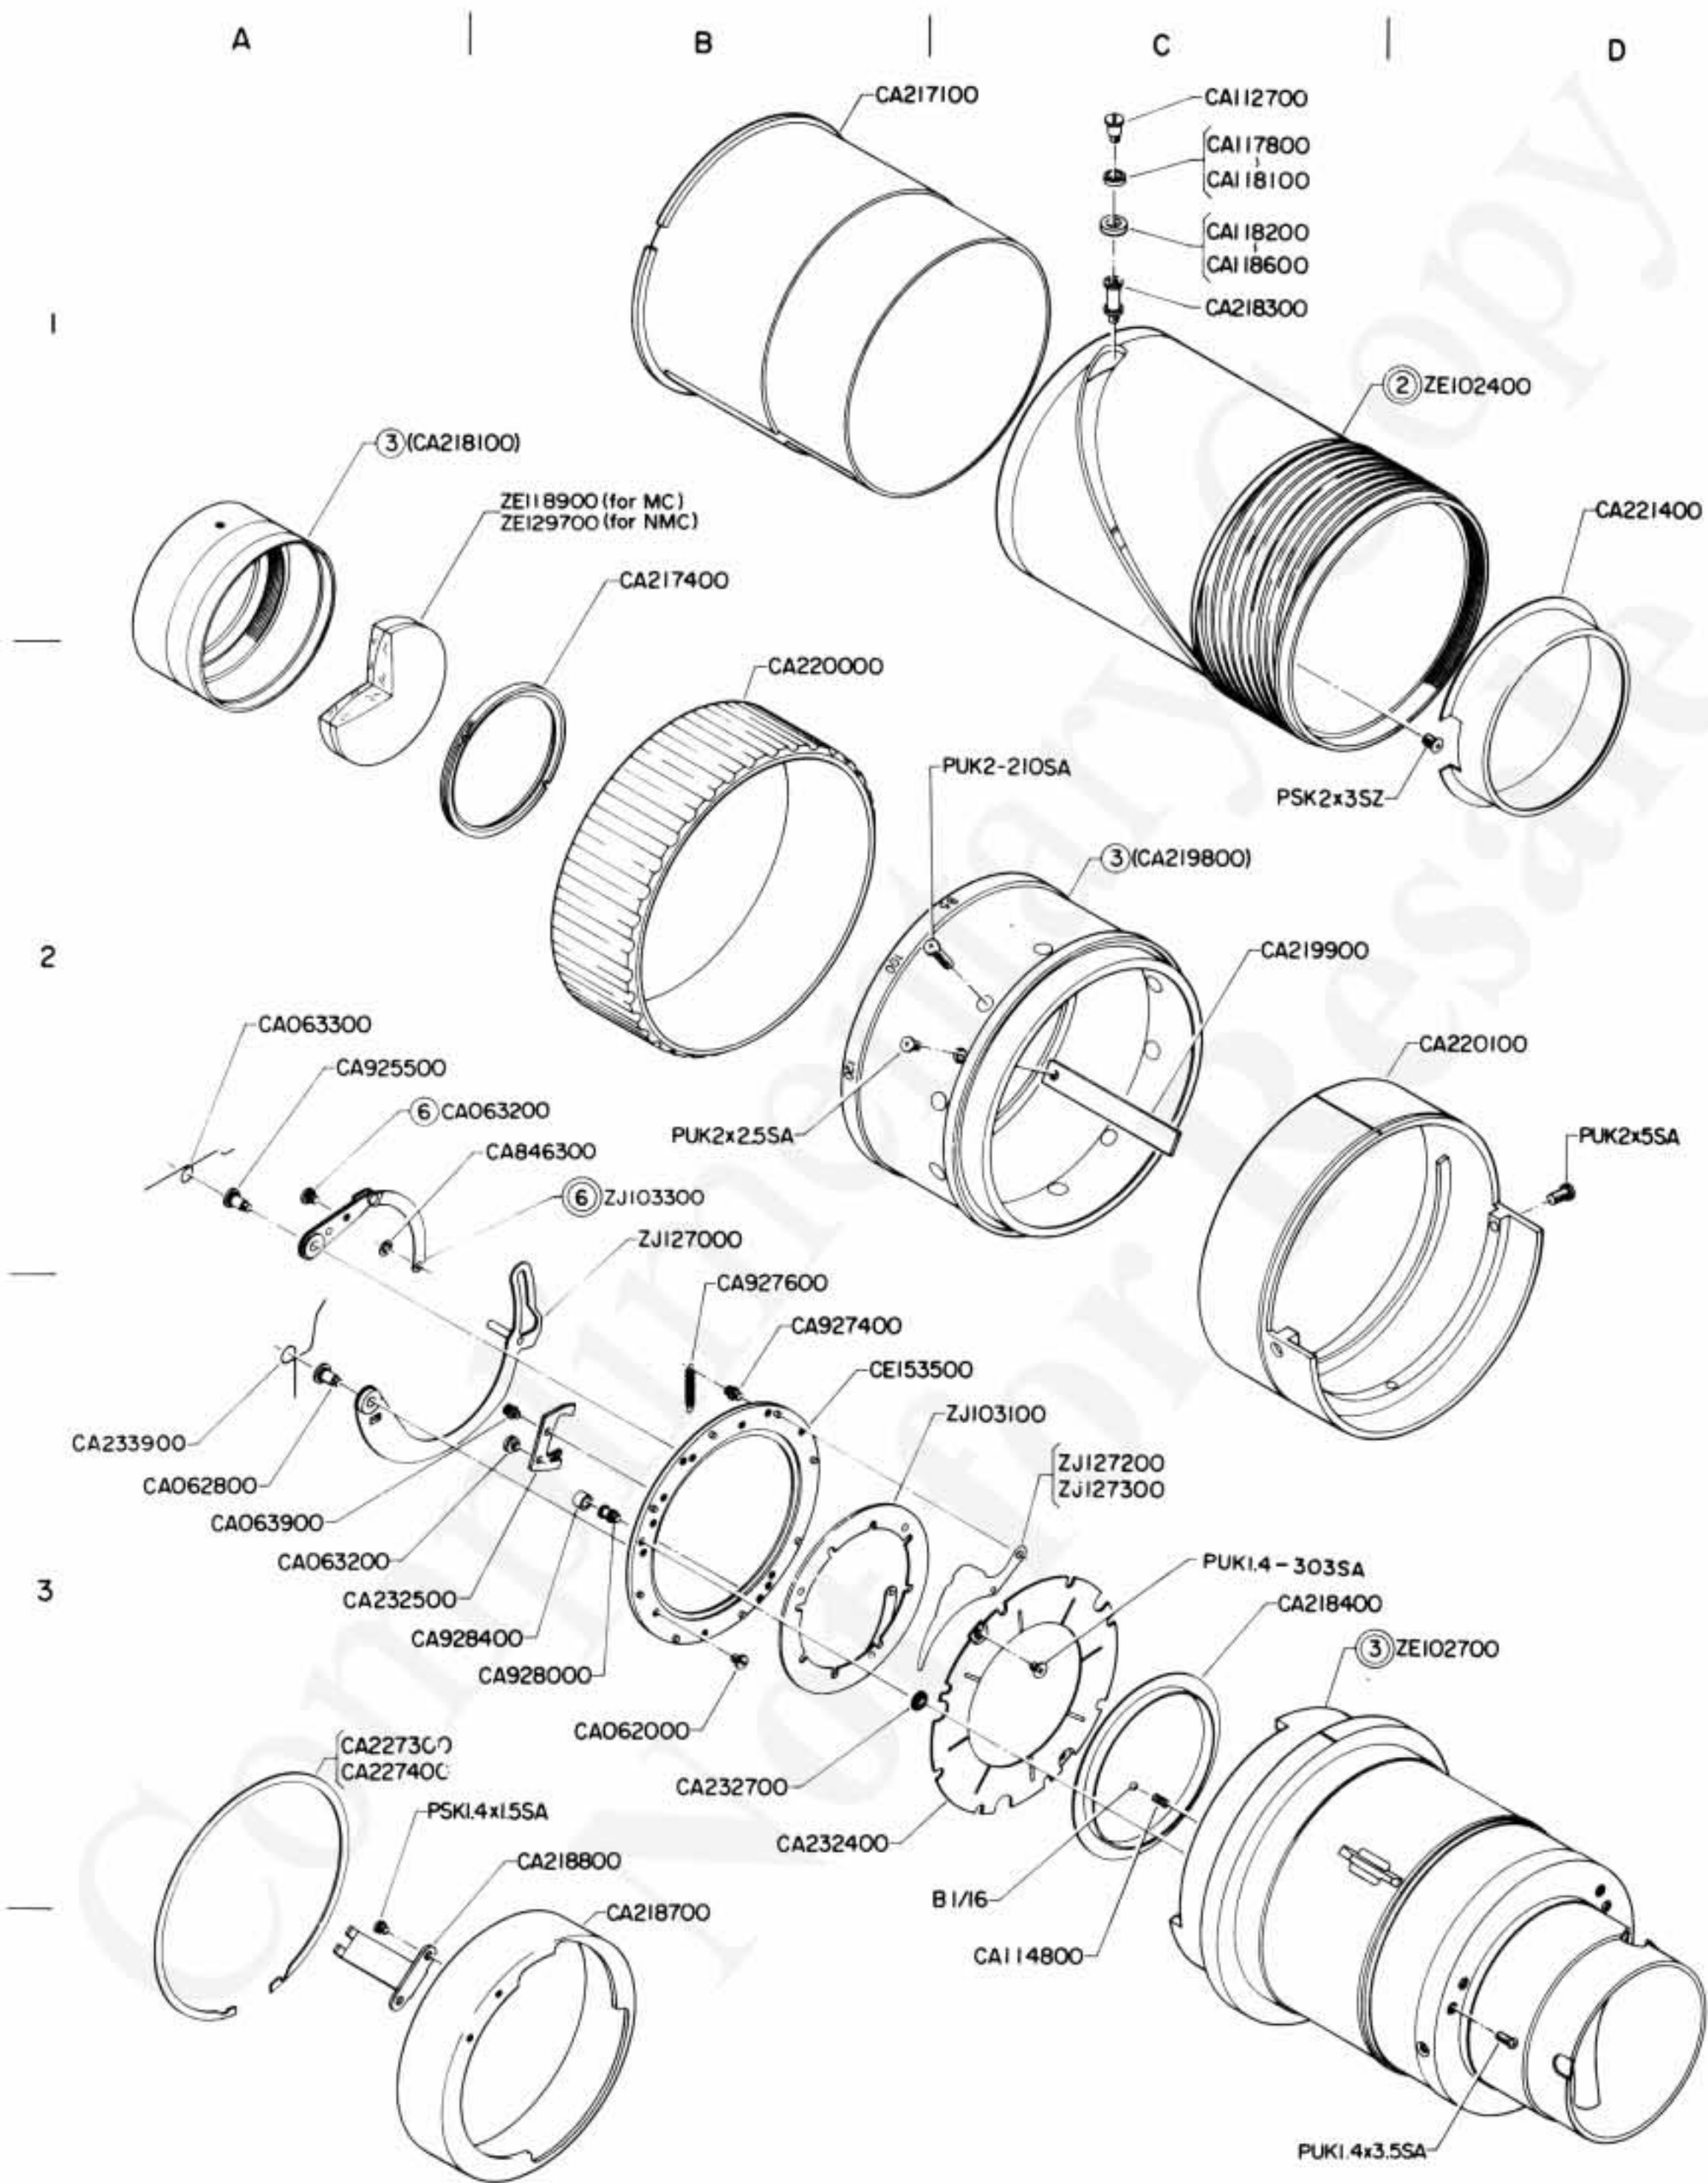

EXPLODED PARTS DIAGRAM

MODEL	HOUSE CODE or UNIT	FIG.
OLYMPUS OM SYSTEM ZUIKO-MG-AUTO ZOOM +5.4-85-250mm 85~250mm 1:5	MZ8525 TYPE-1 (MC) TYPE-2 (NMC)	1/3
OLYMPUS OPTICAL CO., LTD. TOKYO, JAPAN		

NOTE: WHEN ORDERING FOR SPARE PARTS, PLEASE CLARIFY A MODEL or HOUSE CODE, PARTS NUMBER AND QUANTITY.