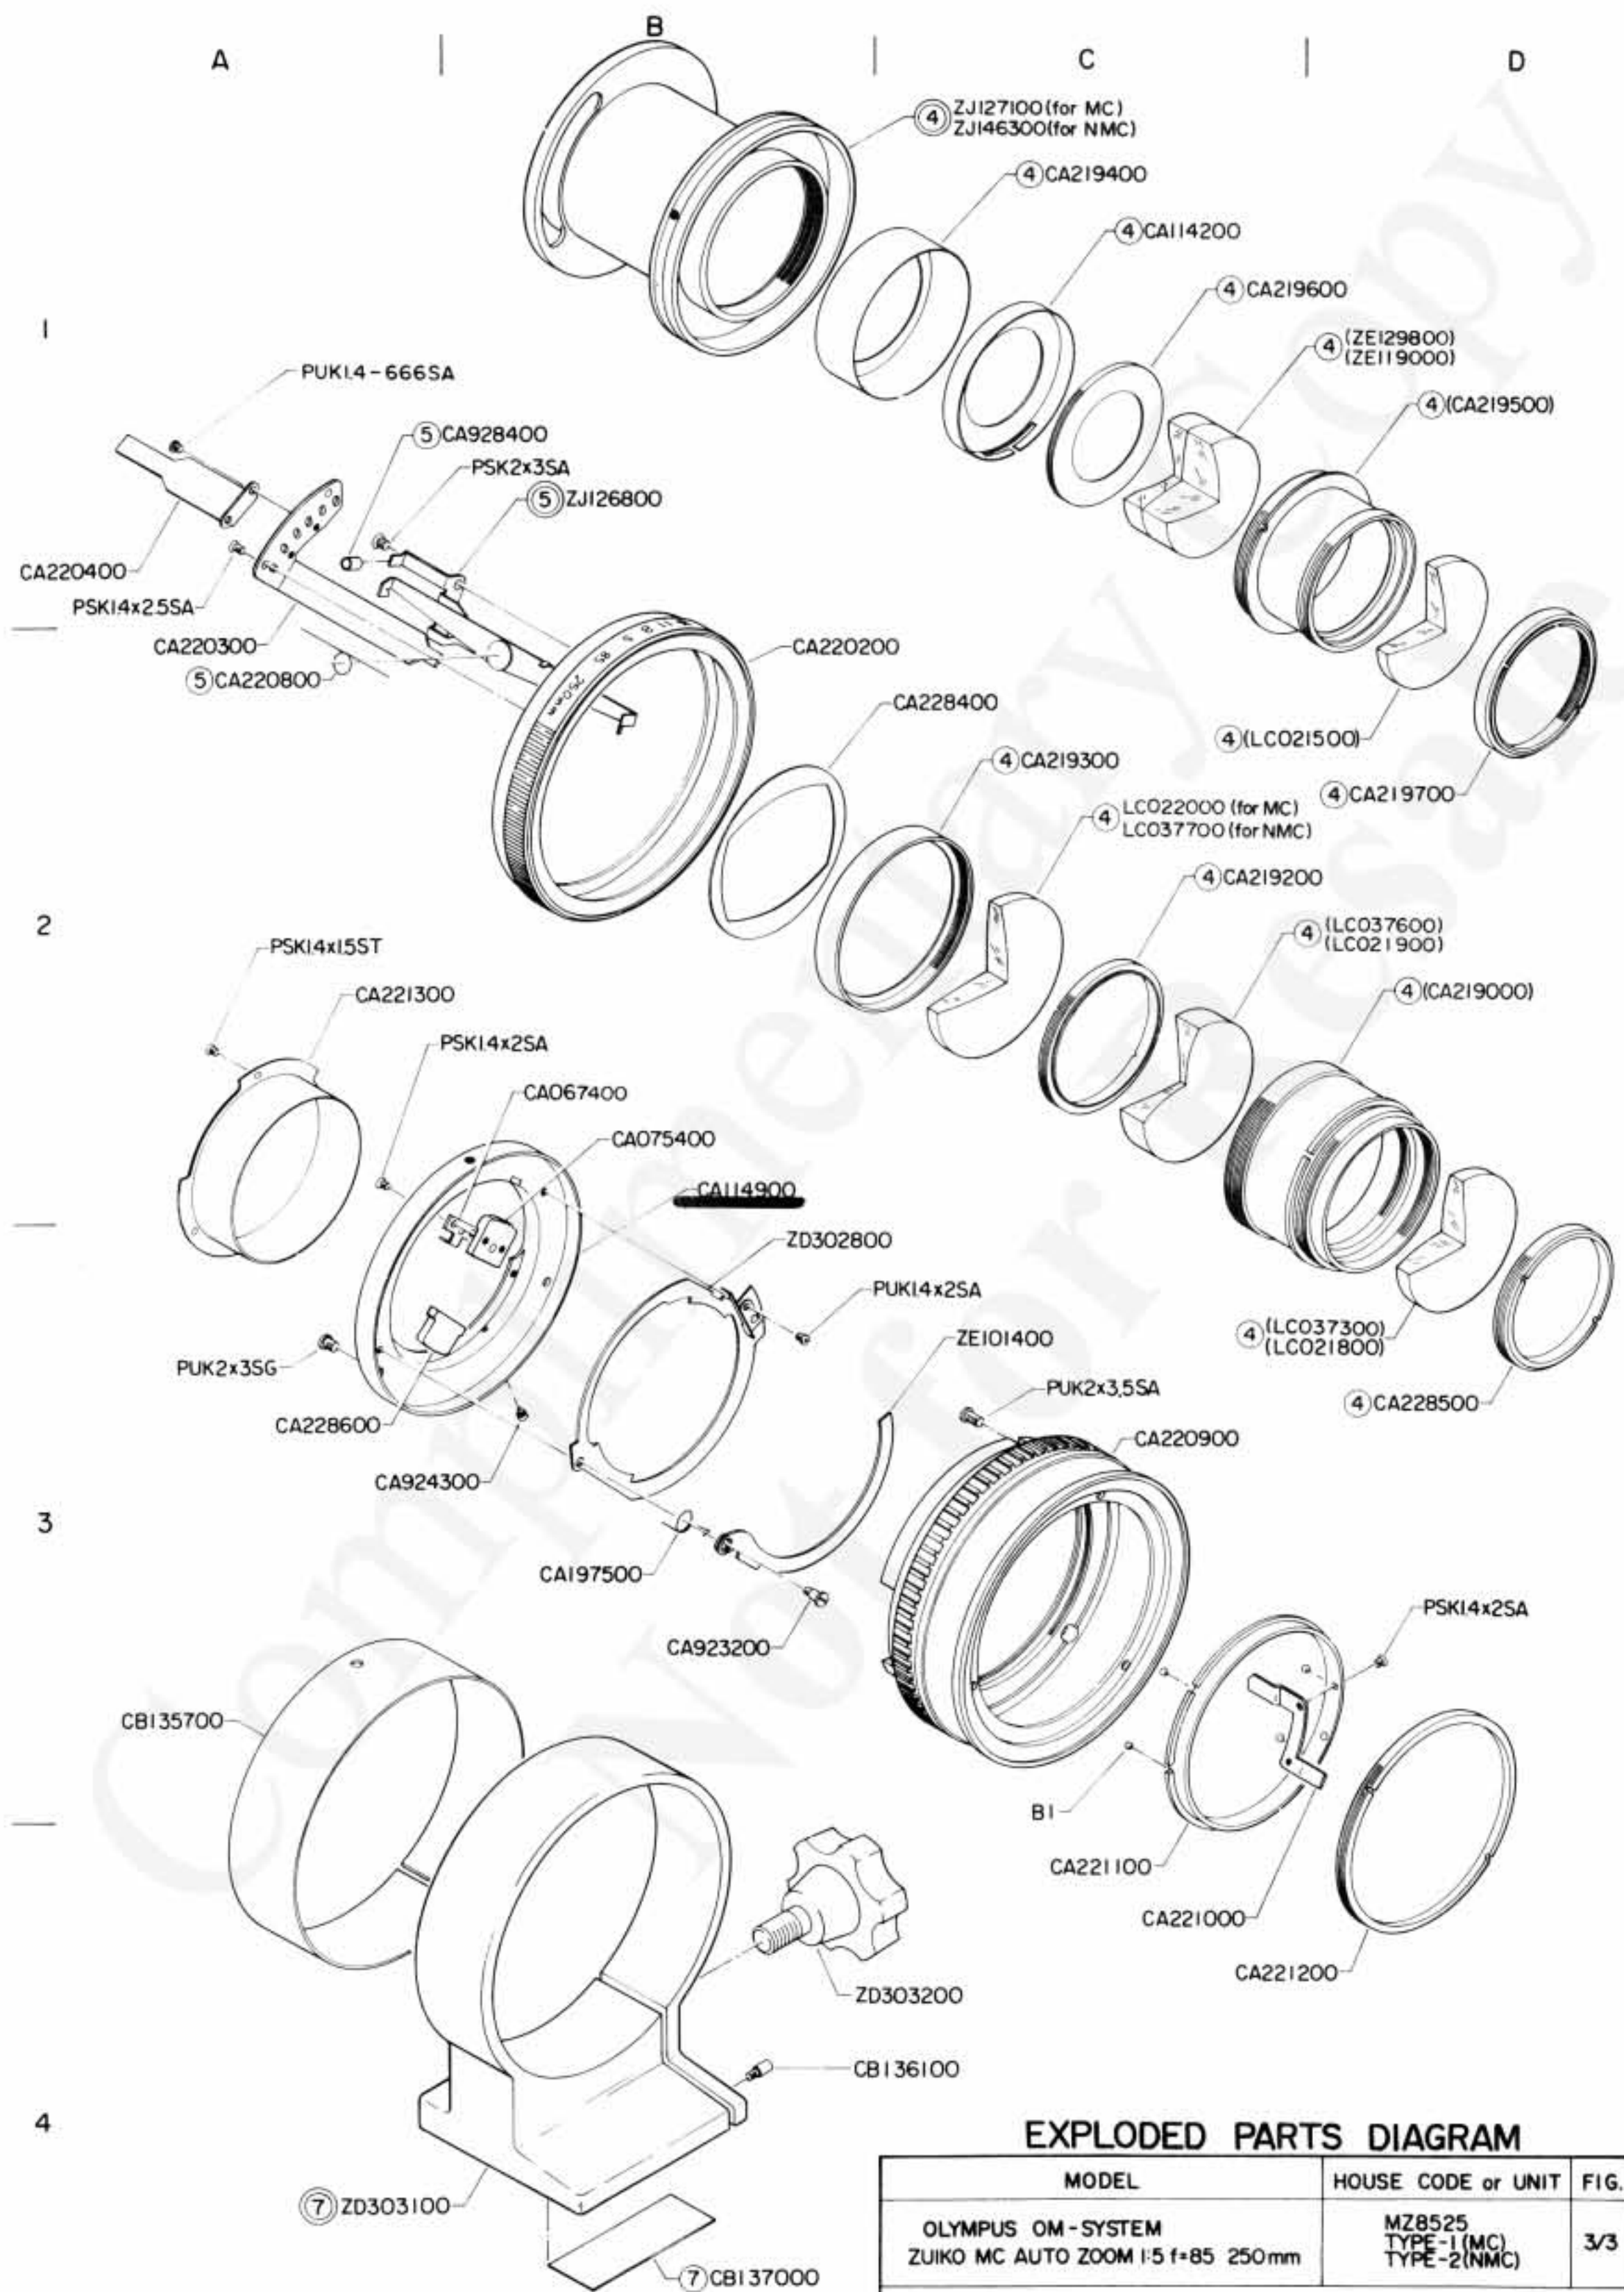

EXPLODED PARTS DIAGRAM

MODEL	HOUSE CODE or UNIT	FIG.
OLYMPUS OM-SYSTEM ZUIKO MC AUTO ZOOM 1:5 f+85 250mm	MZ8525 TYPE-1(MC) TYPE-2(NMC)	3/3

OLYMPUS OPTICAL CO., LTD. TOKYO, JAPAN

NOTE : WHEN ORDERING FOR SPARE PARTS, PLEASE CLARIFY A MODEL or HOUSE CODE, PARTS NUMBER AND QUANTITY.