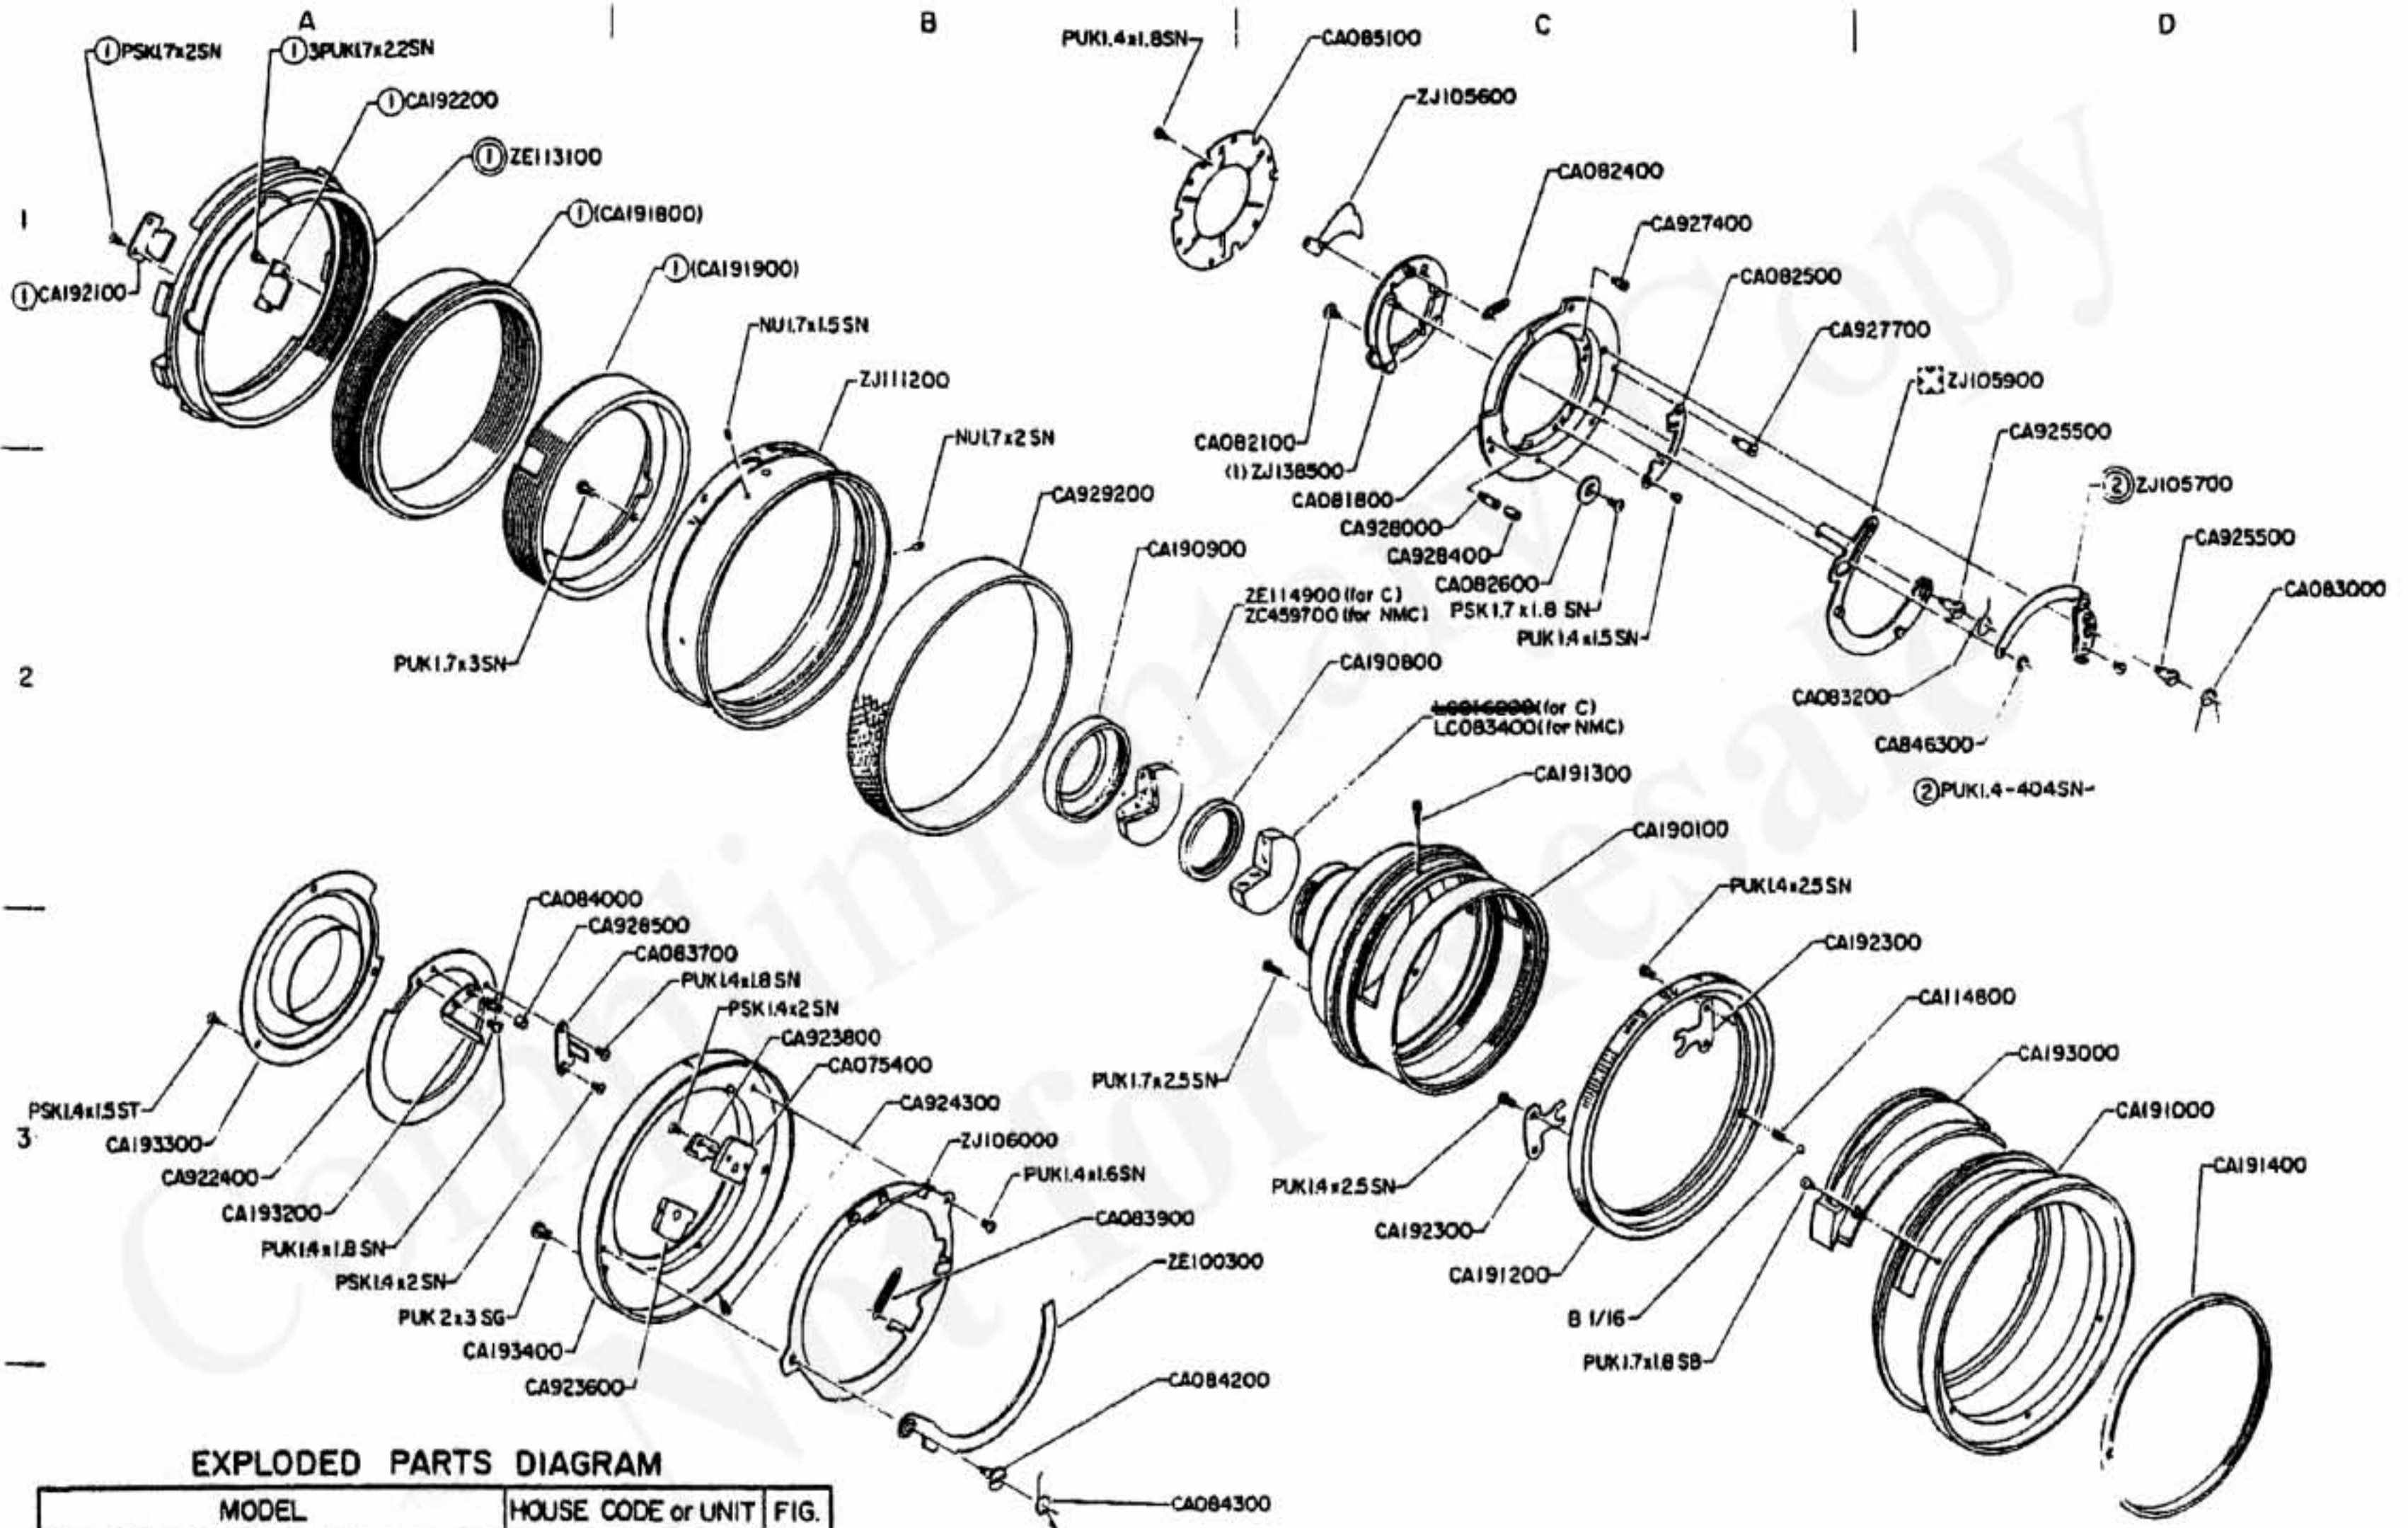

EXPLODED PARTS DIAGRAM

MODEL	HOUSE CODE or UNIT	FIG.
OLYMPUS OM-SYSTEM ZUIKO AUTO FISHEYE 8mm 1:2.8	M8FE TYPE-1	1/2
OLYMPUS OPTICAL CO., LTD. TOKYO, JAPAN		

NOTE: WHEN ORDERING FOR SPARE PARTS, PLEASE CLARIFY A MODEL, PARTS NUMBER AND QUANTITY. olympus.dementia.org/Hardware

EXPLODED PARTS DIAGRAM

MODEL	HOUSE CODE or UNIT	FIG.
4 OLYMPUS OM-SYSTEM ZUIKO AUTO FISHEYE 1:2.8 f=8mm	M8FE TYPE-1(C)	2/2
OLYMPUS OM-SYSTEM ZUIKO AUTO FISHEYE 8mm 1:2.8	M8FE TYPE-2(NMC)	
OLYMPUS OPTICAL CO., LTD. TOKYO, JAPAN		