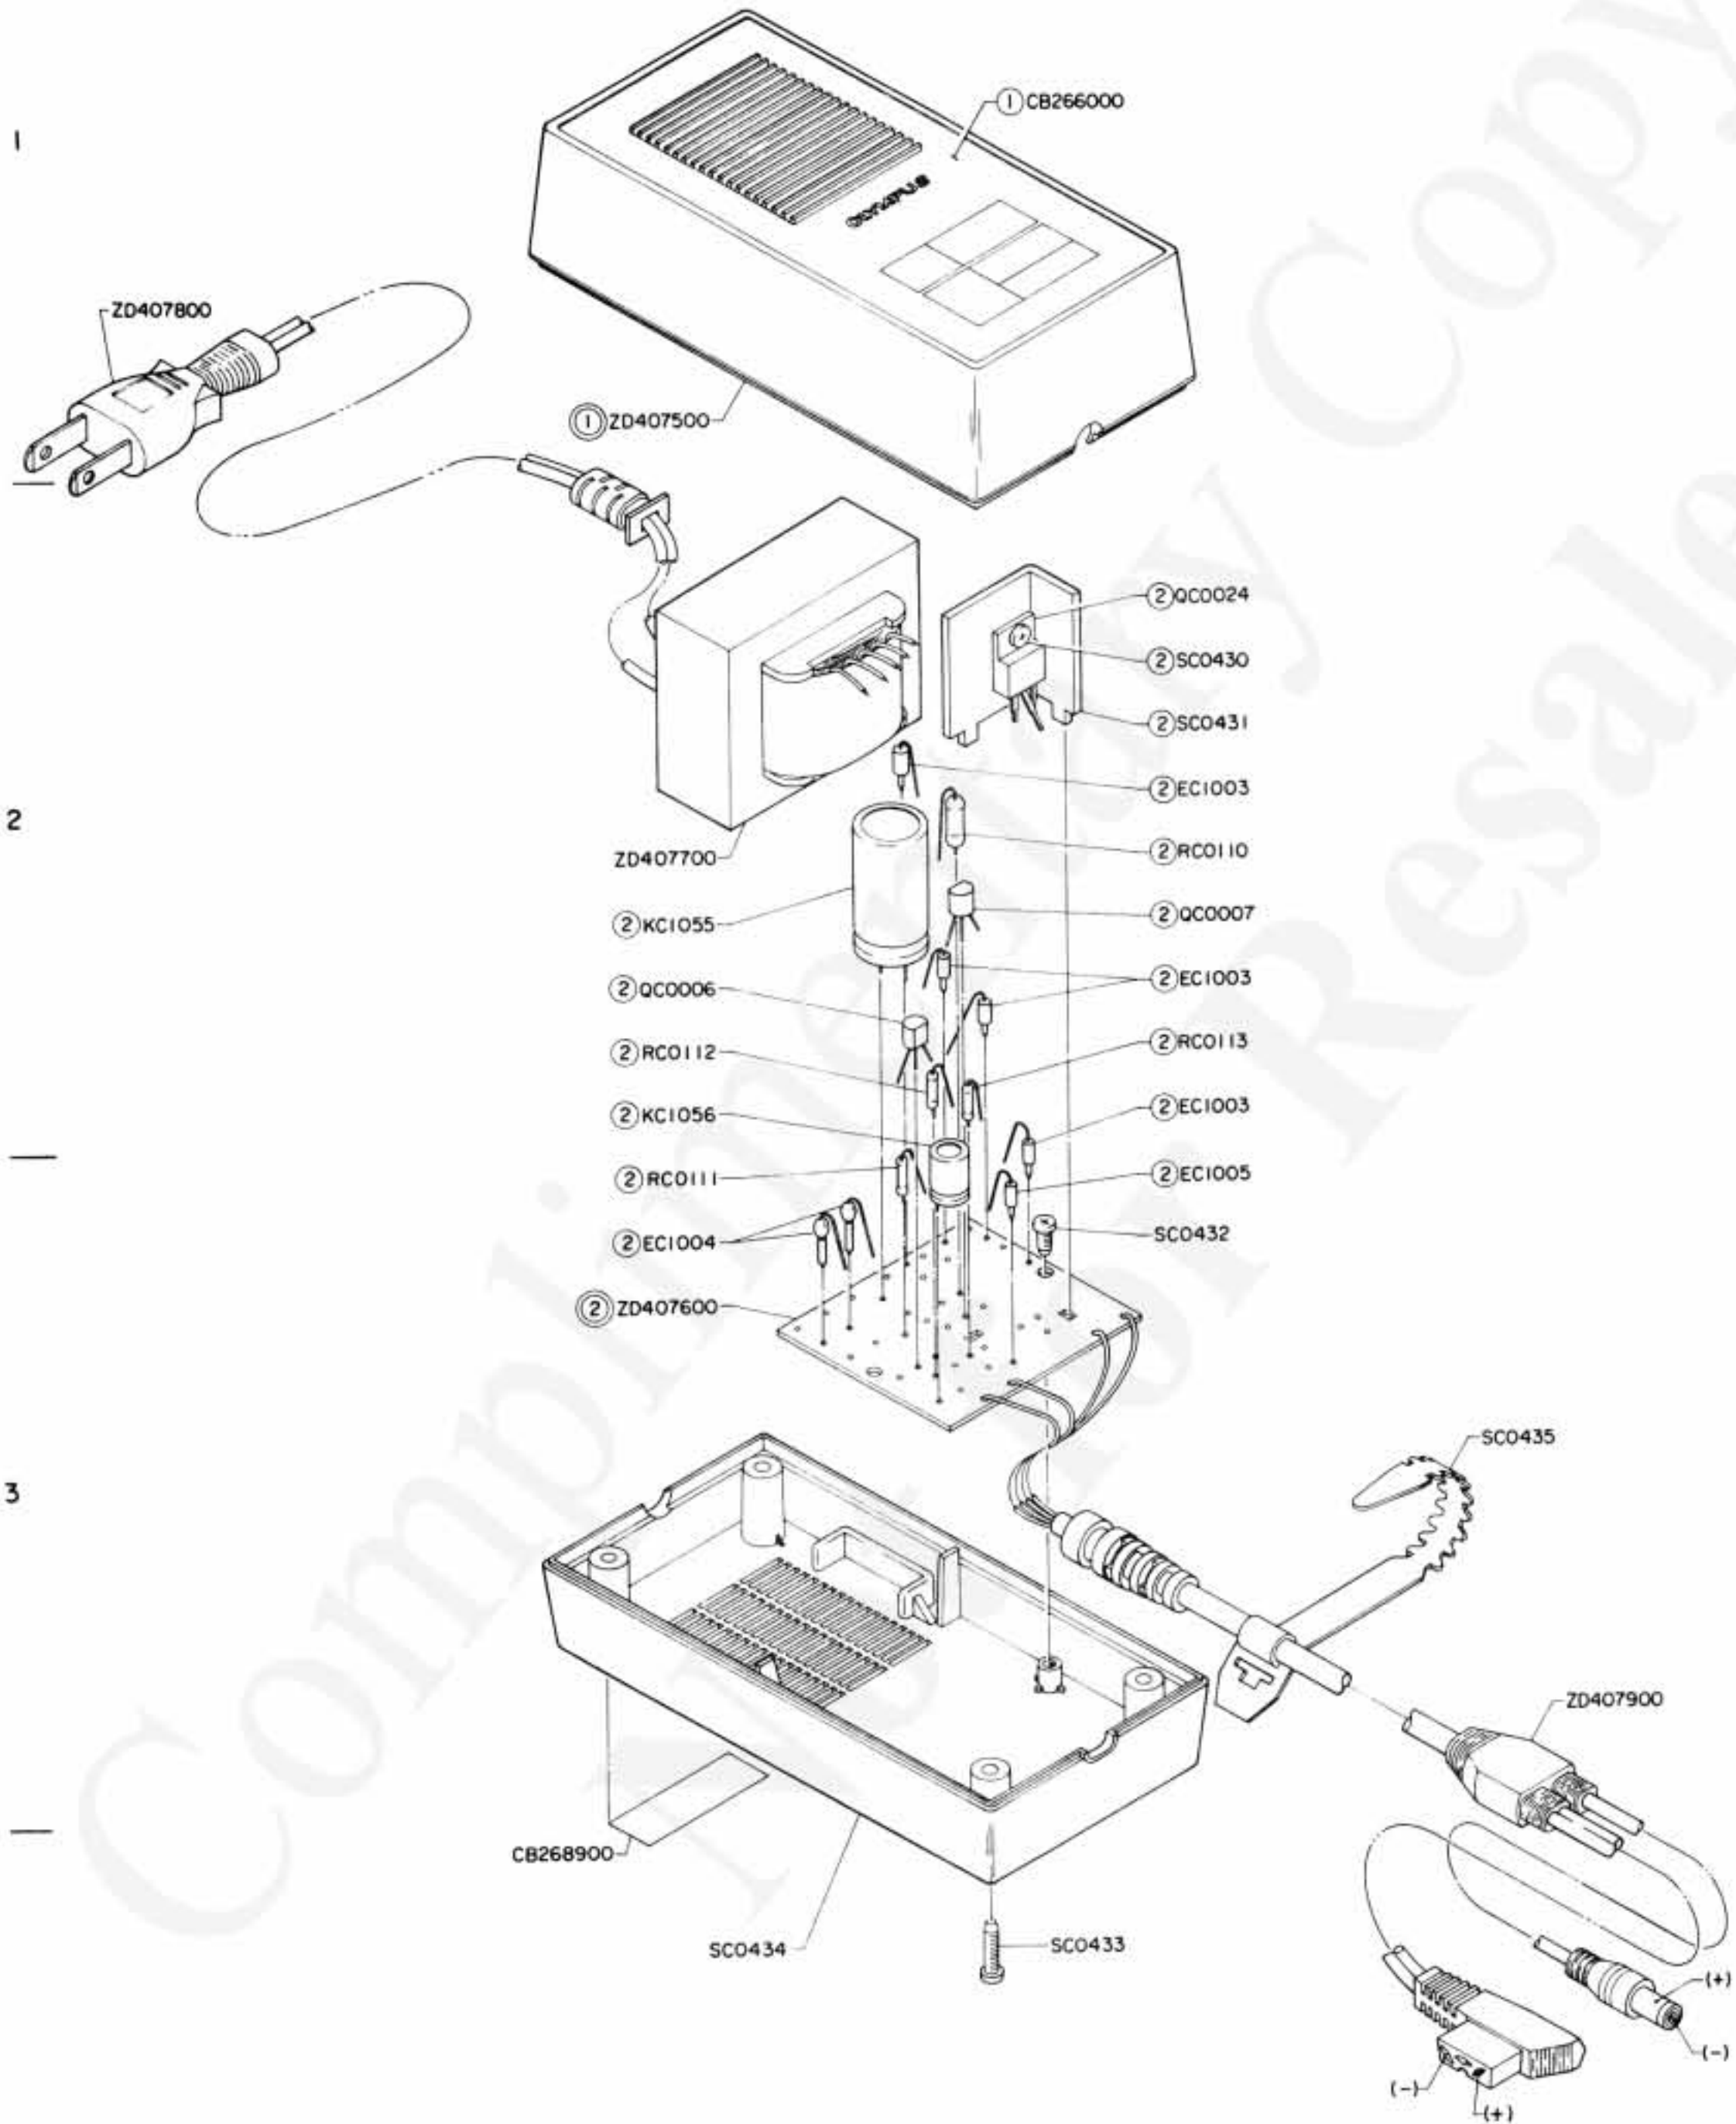

A

B

C

D

EXPLODED PARTS DIAGRAM

| MODEL | HOUSE CODE or UNIT | FIG. |
|--|--------------------|------|
| OLYMPUS OM-SYSTEM AC ADAPTER 3 | MPPU-A | 1/1 |
| OLYMPUS OPTICAL CO., LTD. TOKYO, JAPAN | | |

0581

NOTE: WHEN ORDERING FOR SPARE PARTS, PLEASE CLARIFY A MODEL or HOUSE CODE, PARTS NUMBER AND QUANTITY.