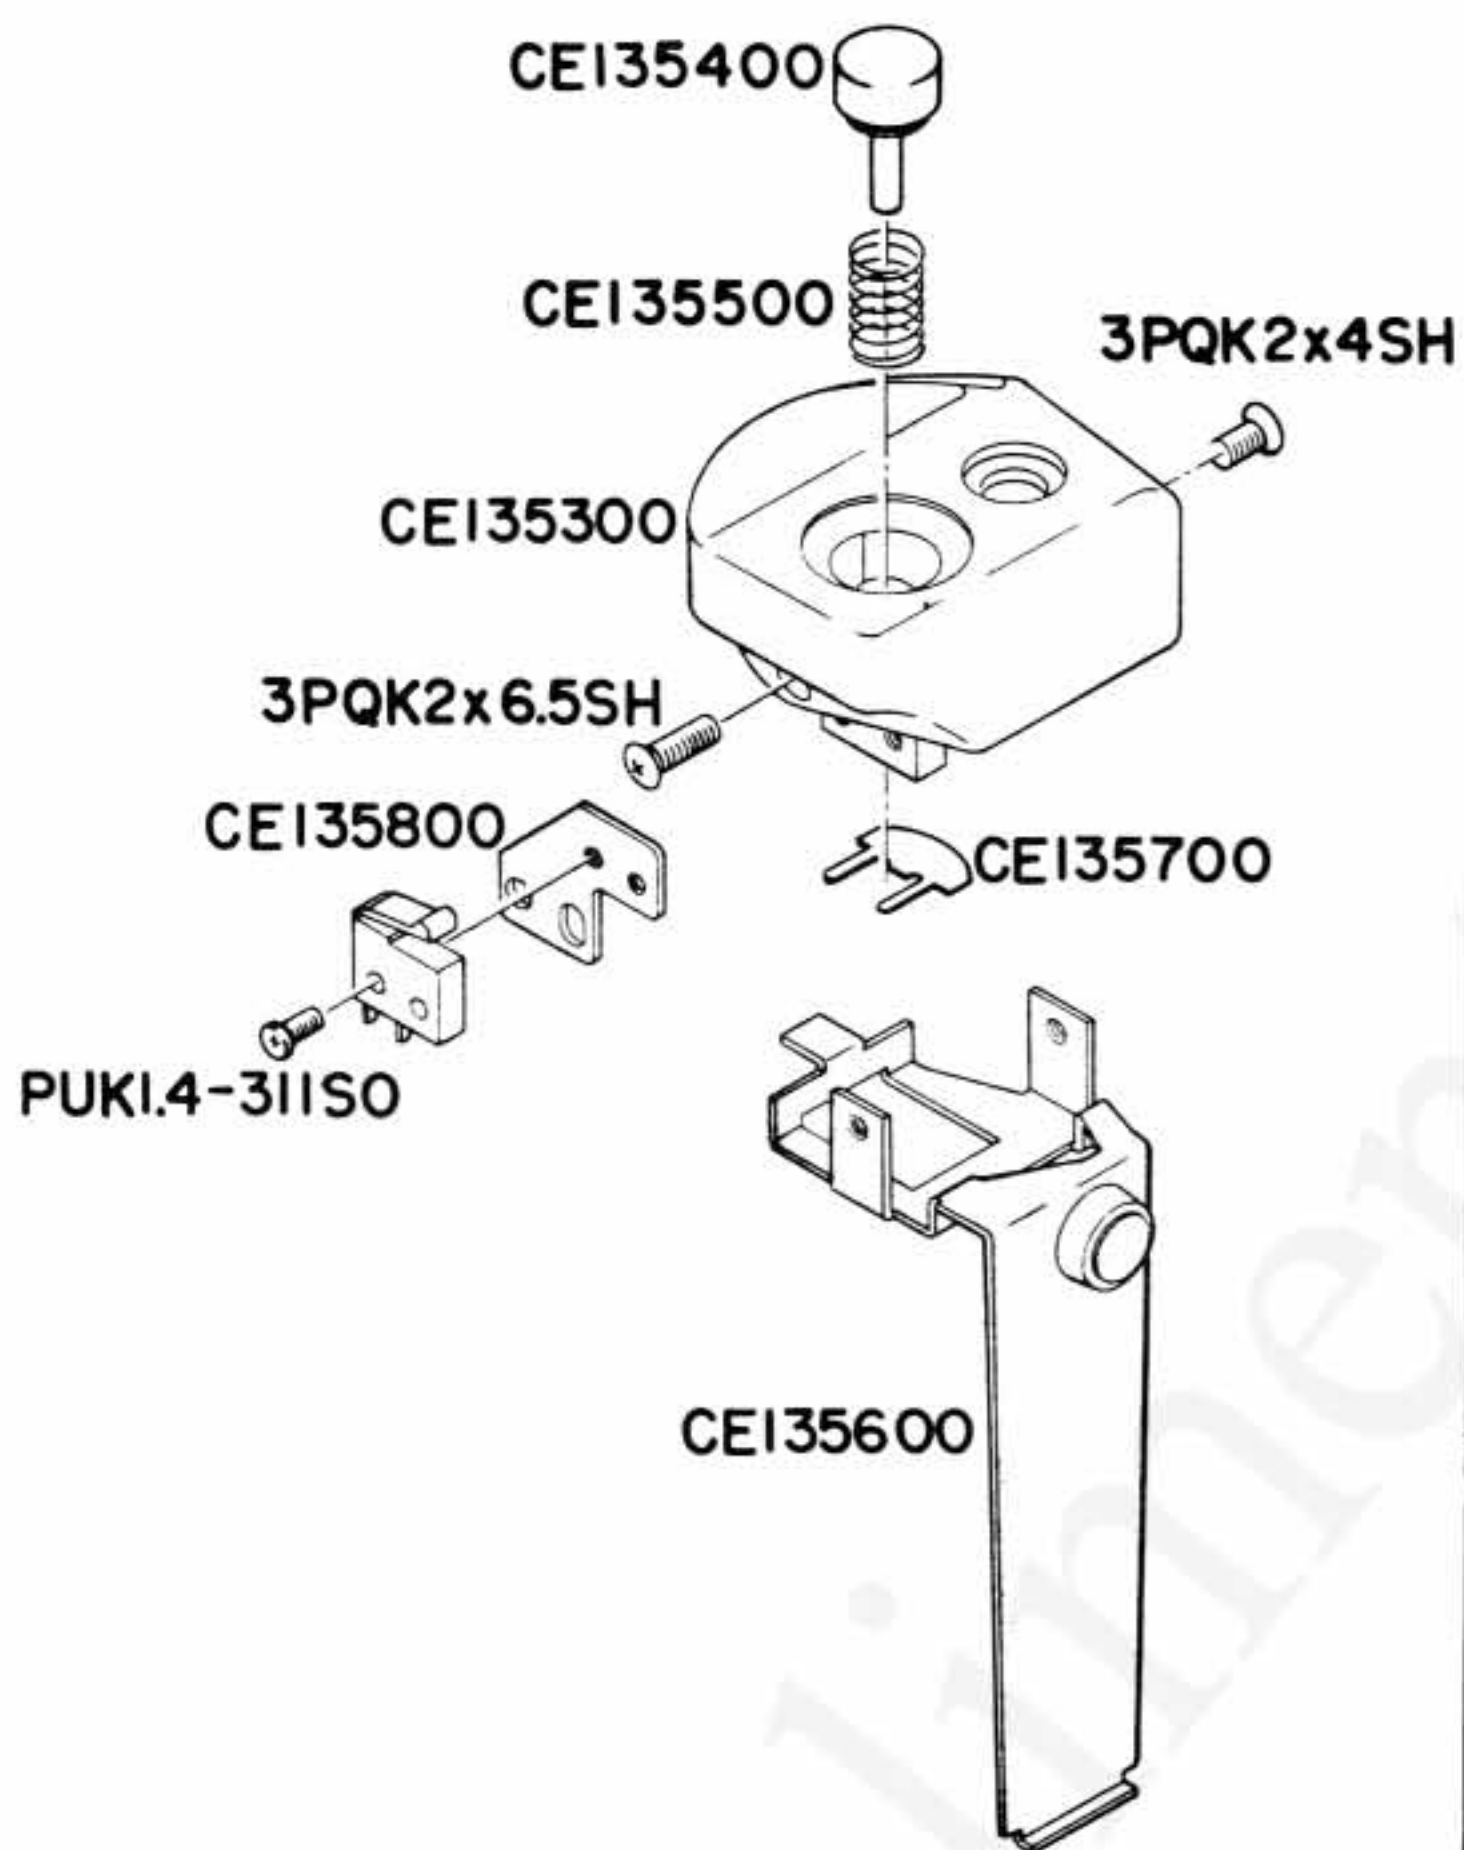

EXPLODED PARTS DIAGRAM

MODEL	HOUSE CODE or UNIT	FIG.
OLYMPUS OM-SYSTEM MOTOR DRIVE I	MMS(N)	1/1

OLYMPUS OPTICAL CO., LTD. TOKYO, JAPAN

NOTE: WHEN ORDERING FOR SPARE PARTS, PLEASE CLARIFY A MODEL, PARTS NUMBER AND QUANTITY.

<1>

OLD

NEW