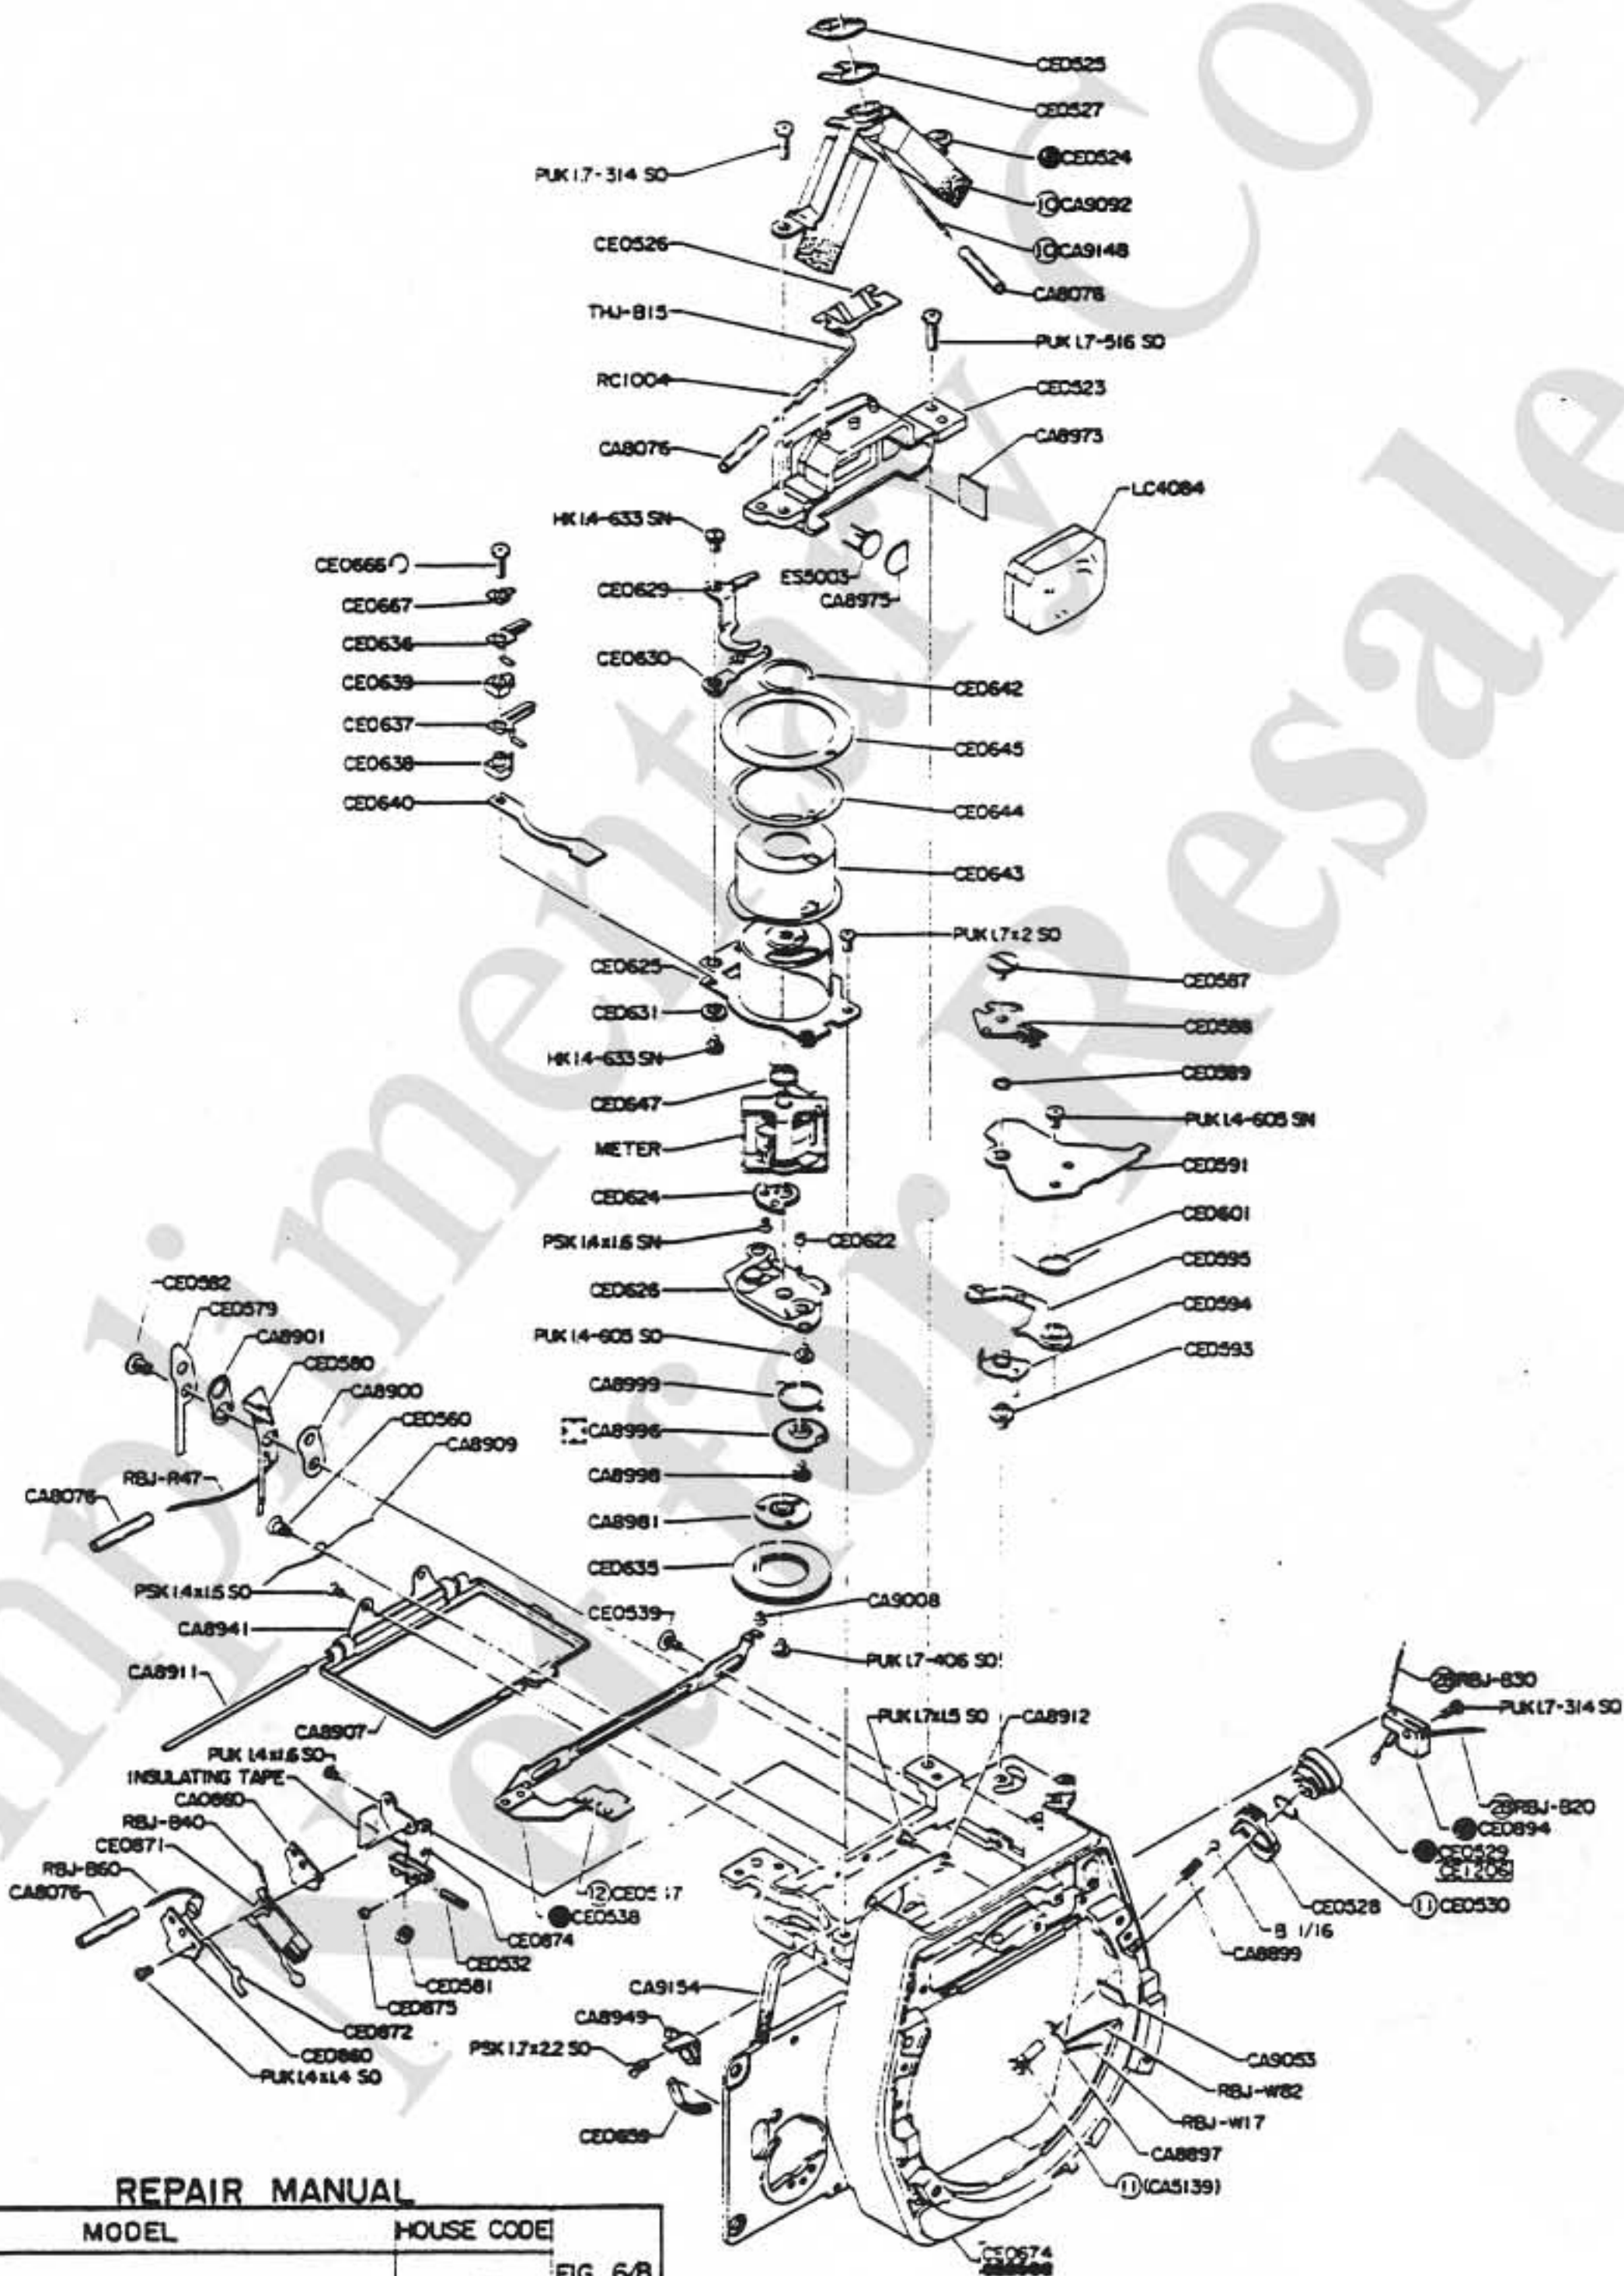

REPAIR MANUAL

MODEL	HOUSE CODE	
OLYMPUS OM-2	MDE	FIG. 6/B
OLYMPUS OPTICAL CO., LTD. TOKYO, JAPAN		

NOTE: WHEN ORDERING FOR SPARE PARTS, PLEASE CLARIFY A MODEL, PARTS NUMBER AND QUANTITY.