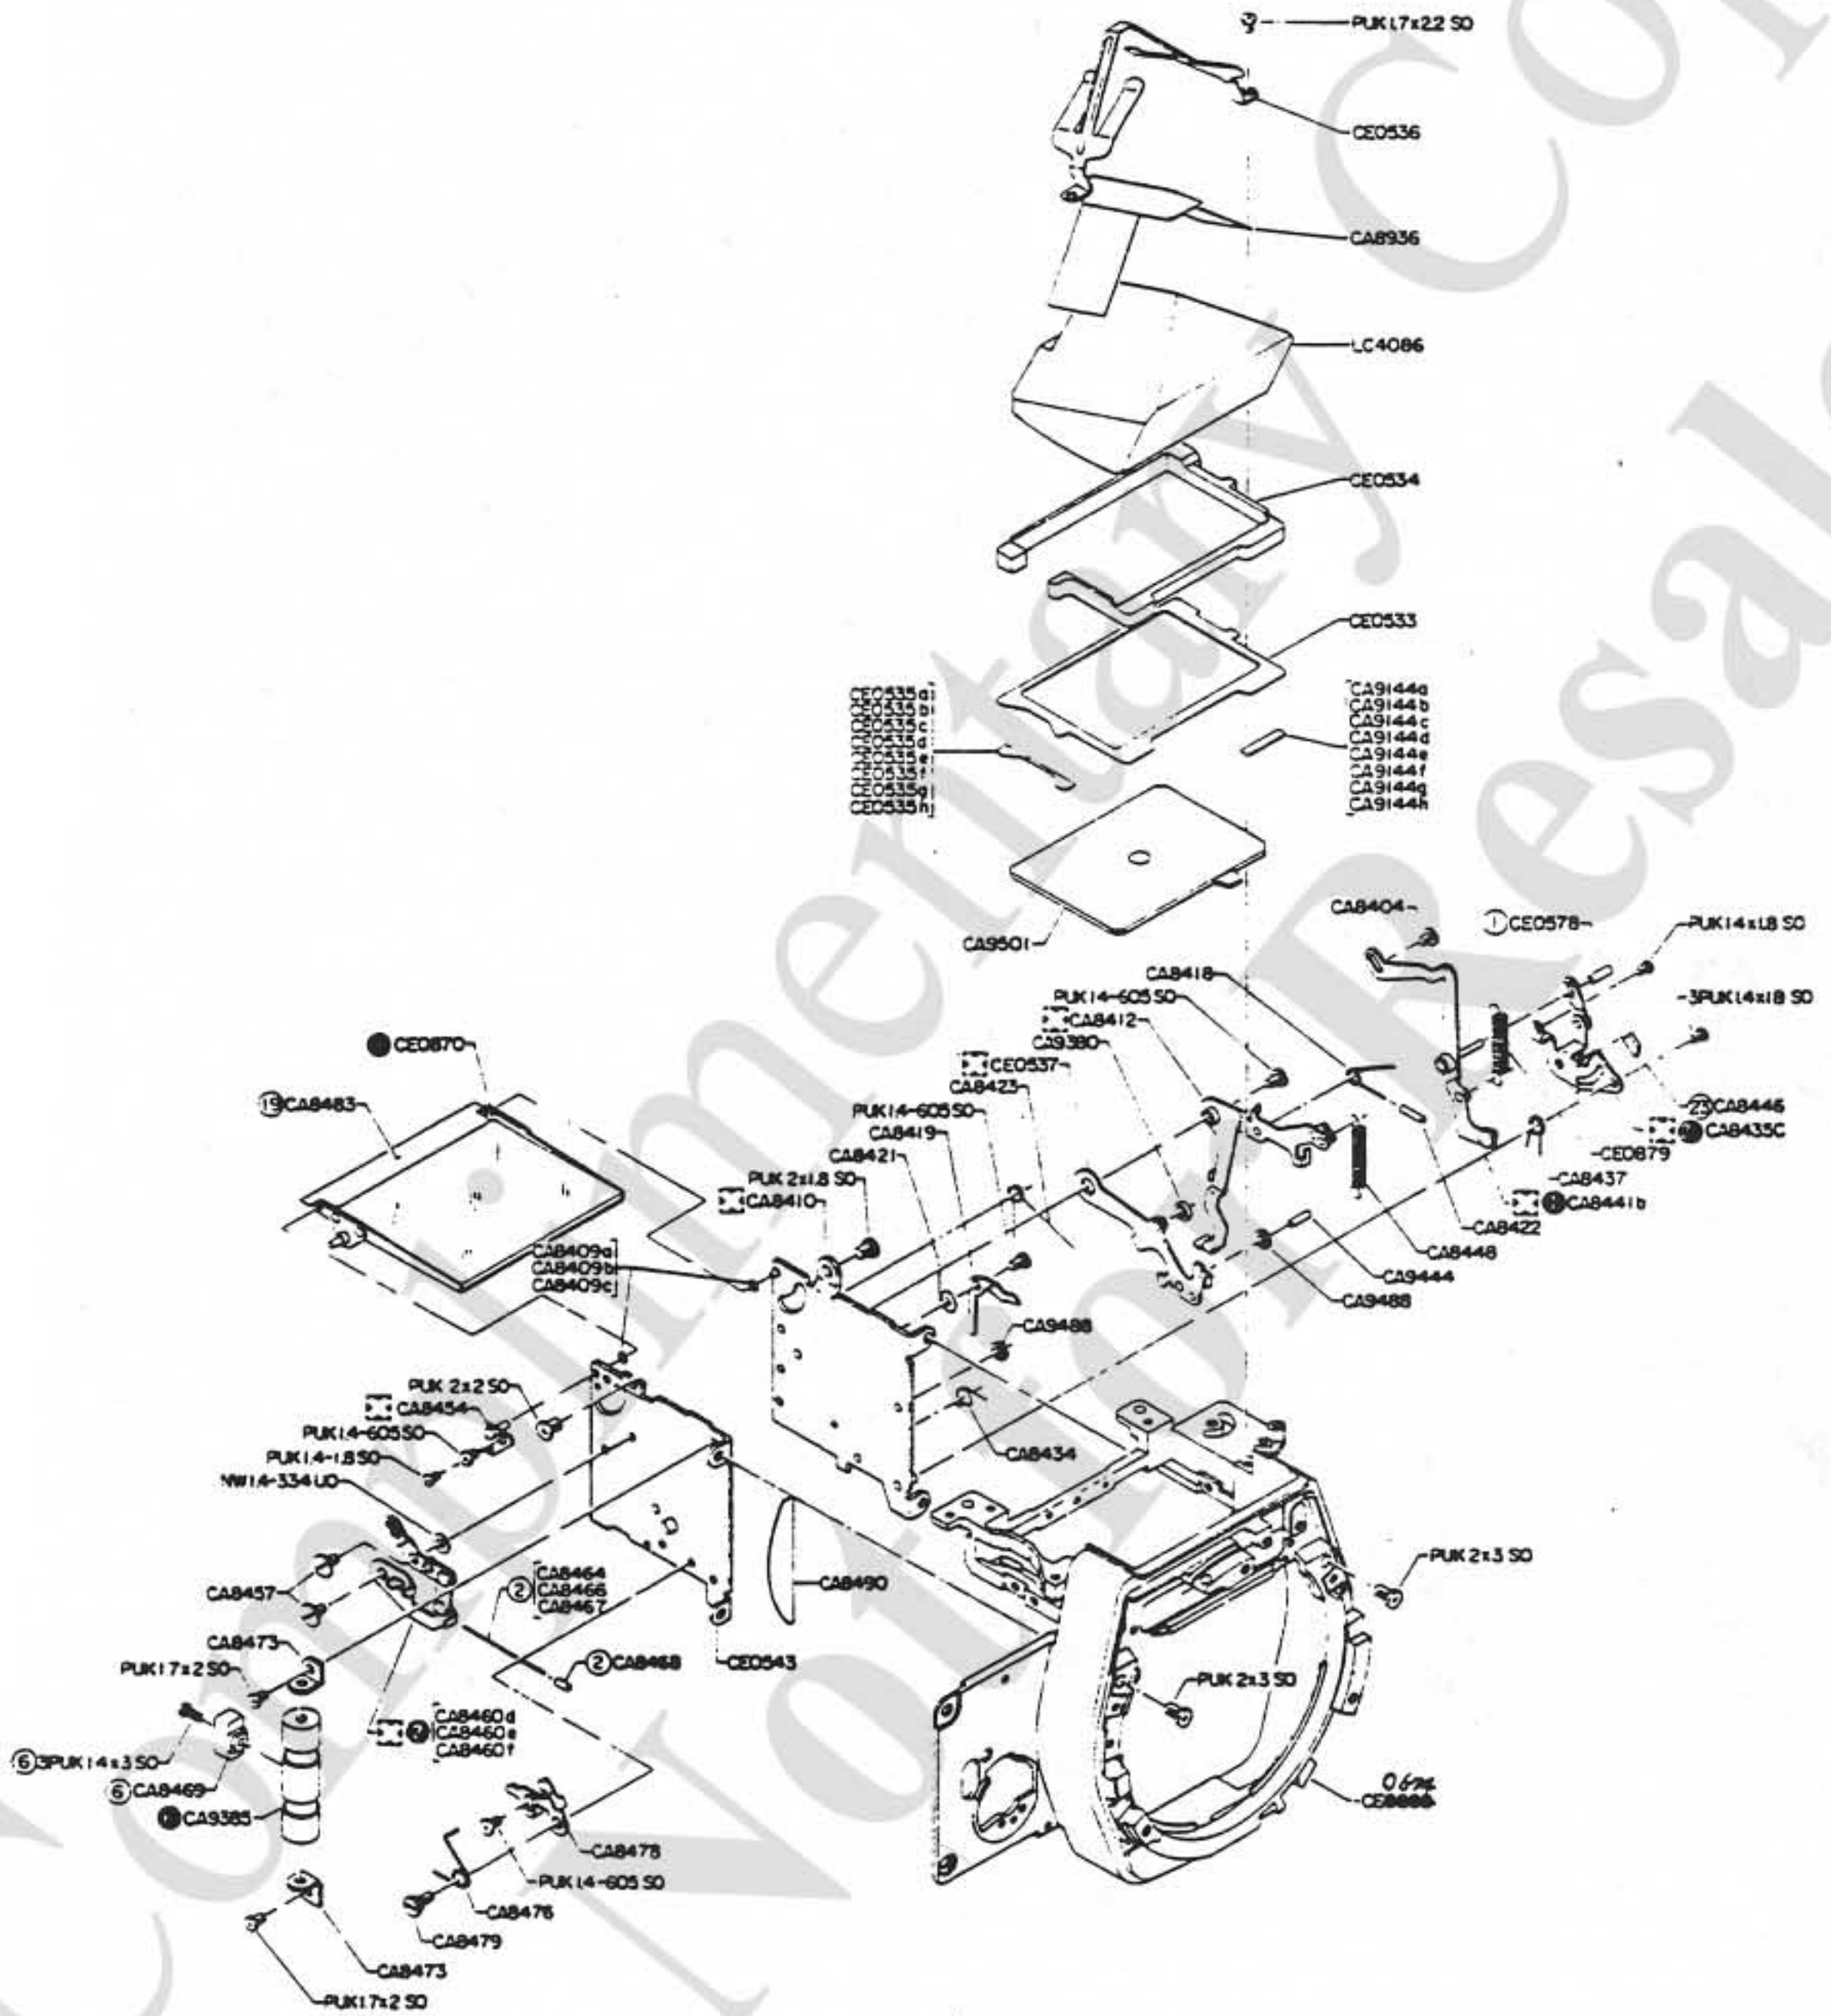

REPAIR MANUAL

MODEL	HOUSE CODE	FIG. 7/8
OLYMPUS OM-2	MDE	
OLYMPUS OPTICAL CO., LTD. TOKYO, JAPAN		

NOTE: WHEN ORDERING FOR SPARE PARTS, PLEASE CLARIFY A MODEL, PARTS NUMBER AND QUANTITY.