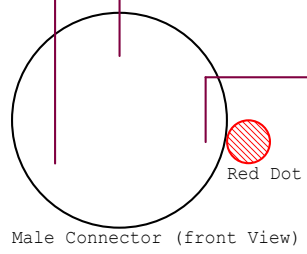

Flash Head L

Flash Head R

U3
CON 6V

U4
CON 6V

U1

U2

Flash Tube

Flash Tube

Right 3
Both 2
Left 1

Title		
Olymous T28 Dual Flash (c) T.Hughes 2007		
Size	Document Number	Rev
A	{Doc}	1.0
Date:	Thursday, March 22, 2007	Sheet 1 of 1