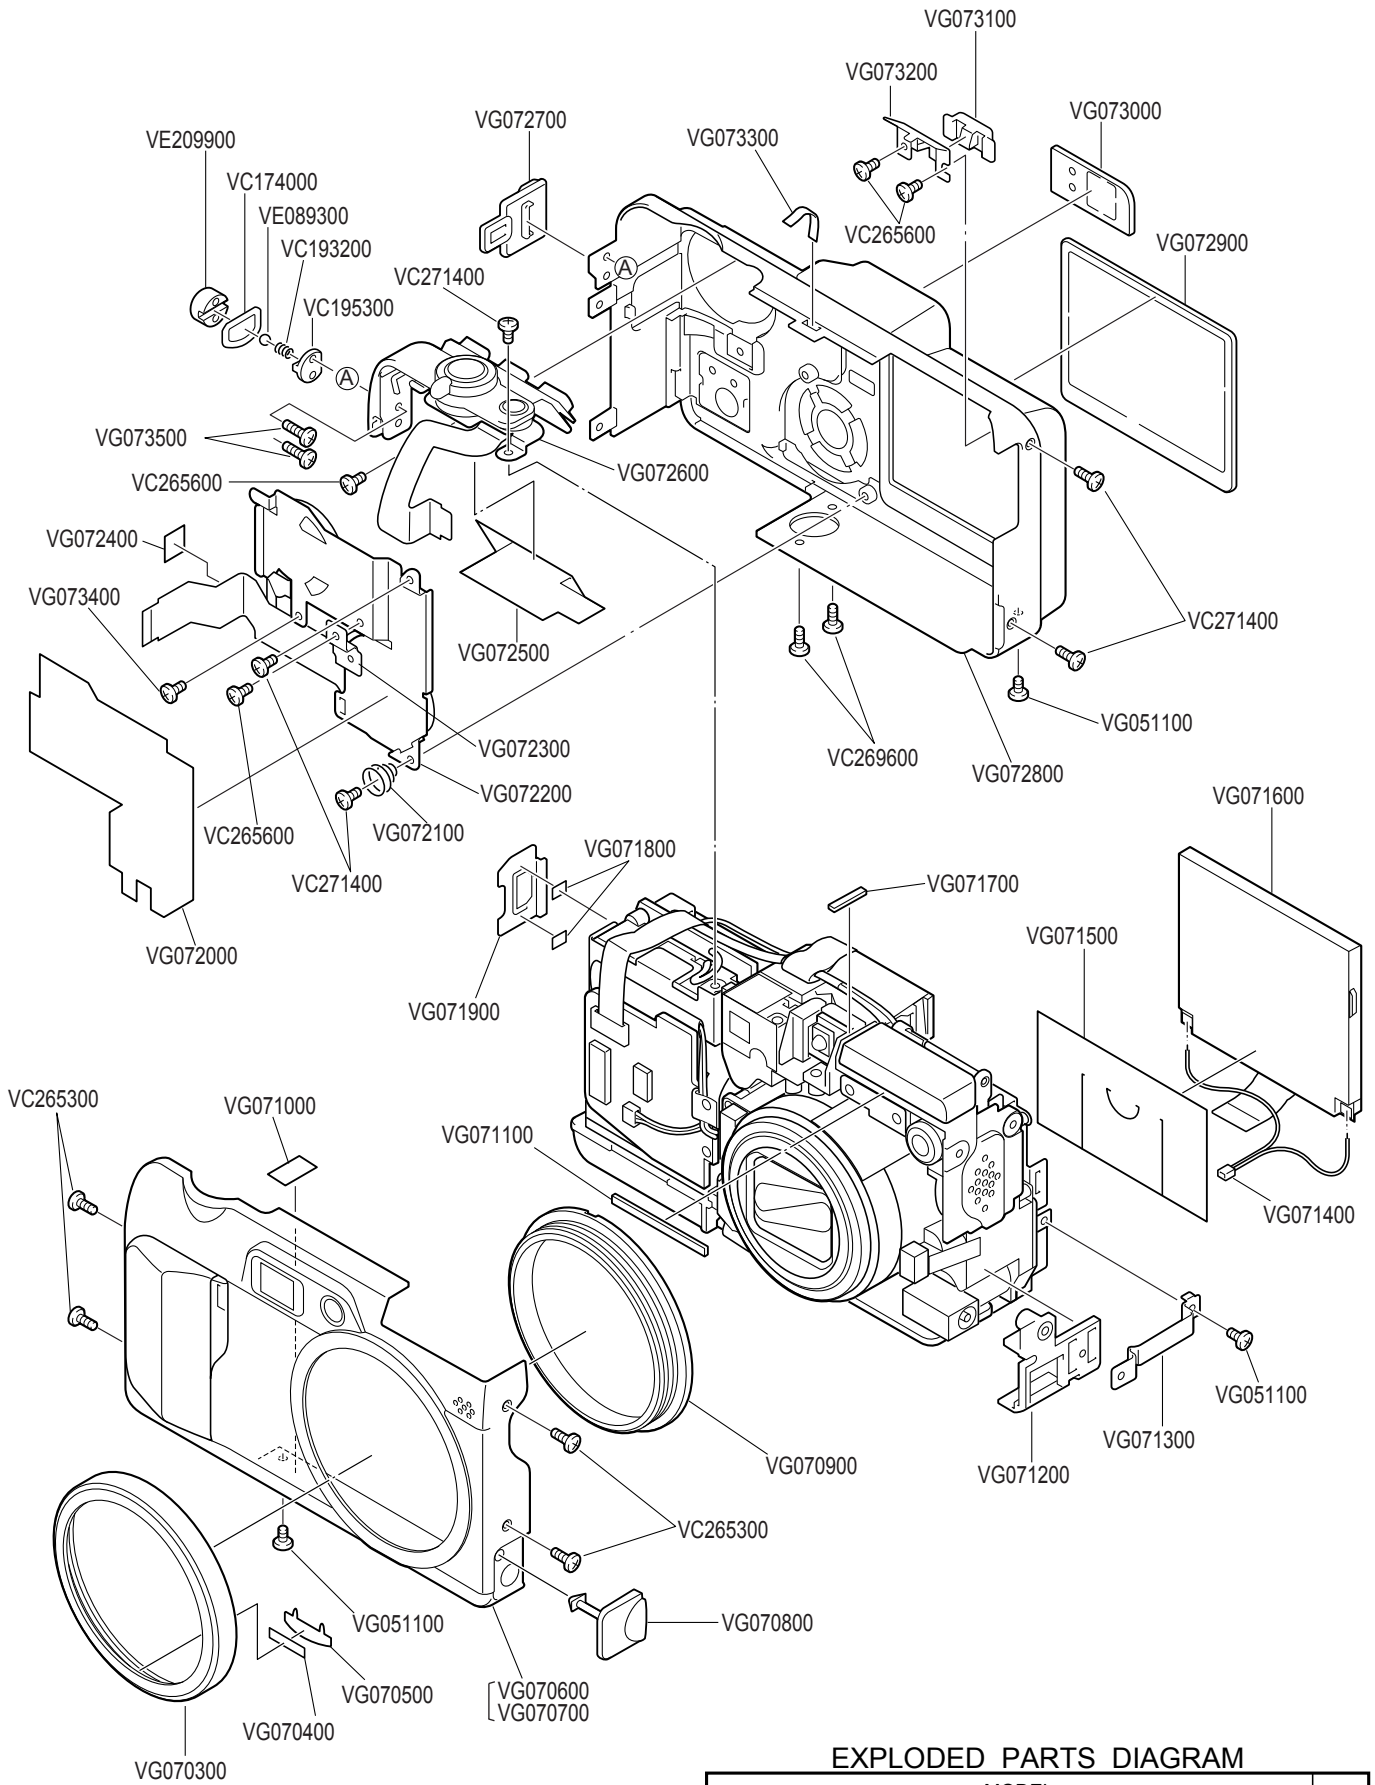

A

B

C

D

1

2

3

4

EXPLODED PARTS DIAGRAM

MODEL	FIG.
C-70 ZOOM / C-7000 ZOOM	1/2
OLYMPUS IMAGING CORP.	

Ver.1
2004.10