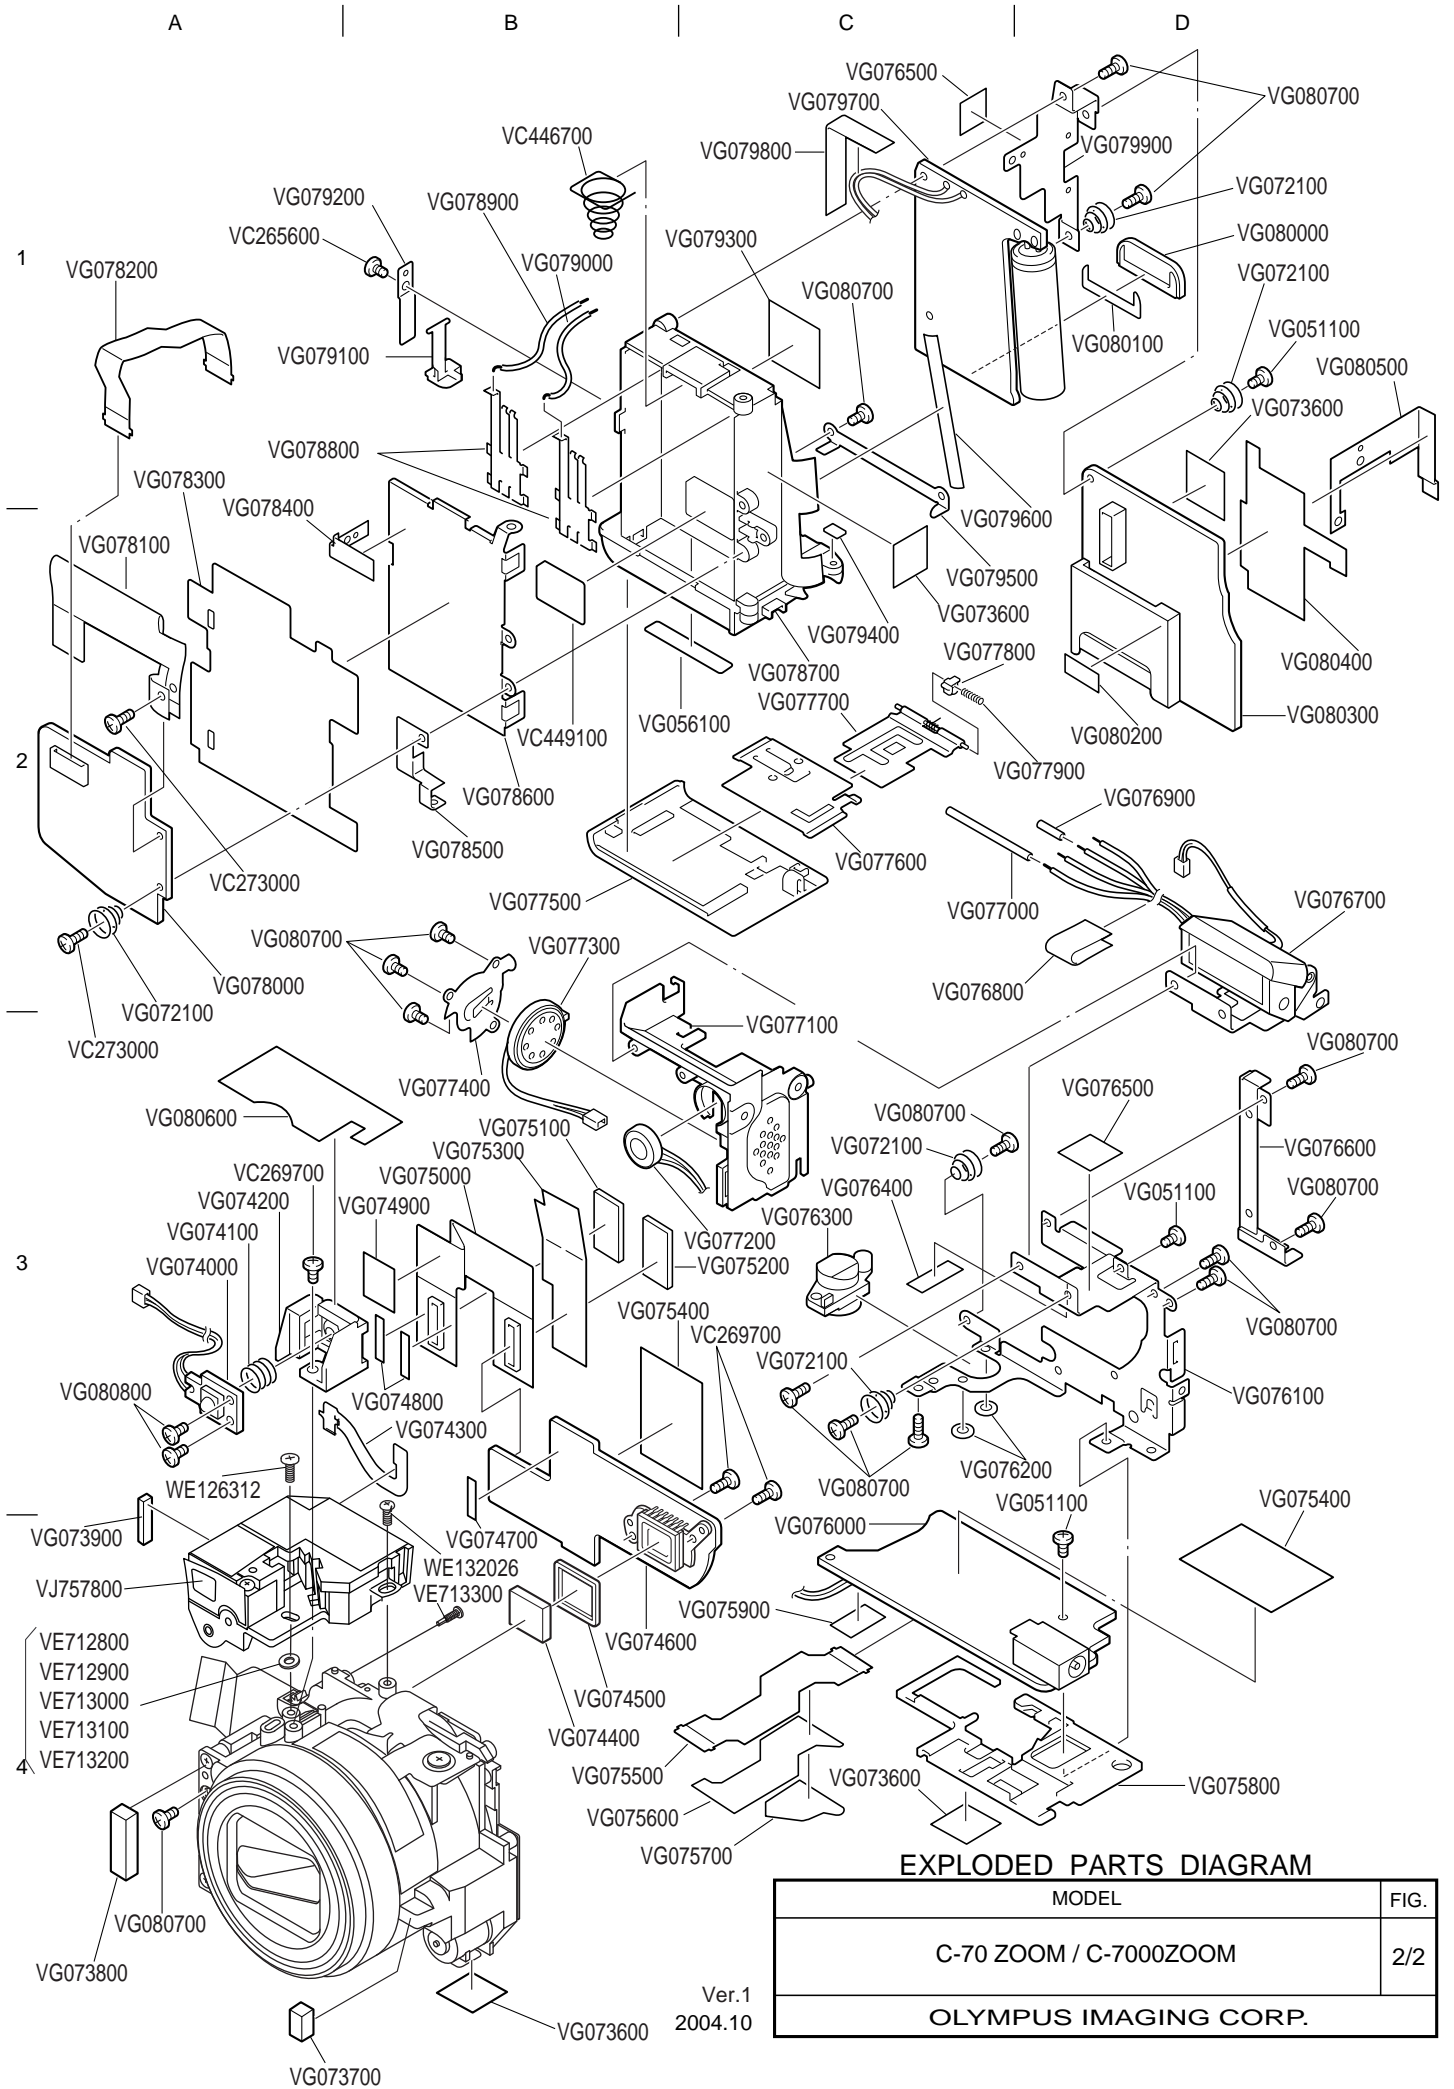

EXPLODED PARTS DIAGRAM

MODEL	FIG.
C-70 ZOOM / C-7000ZOOM	2/2
OLYMPUS IMAGING CORP.	

Ver.1
2004.10