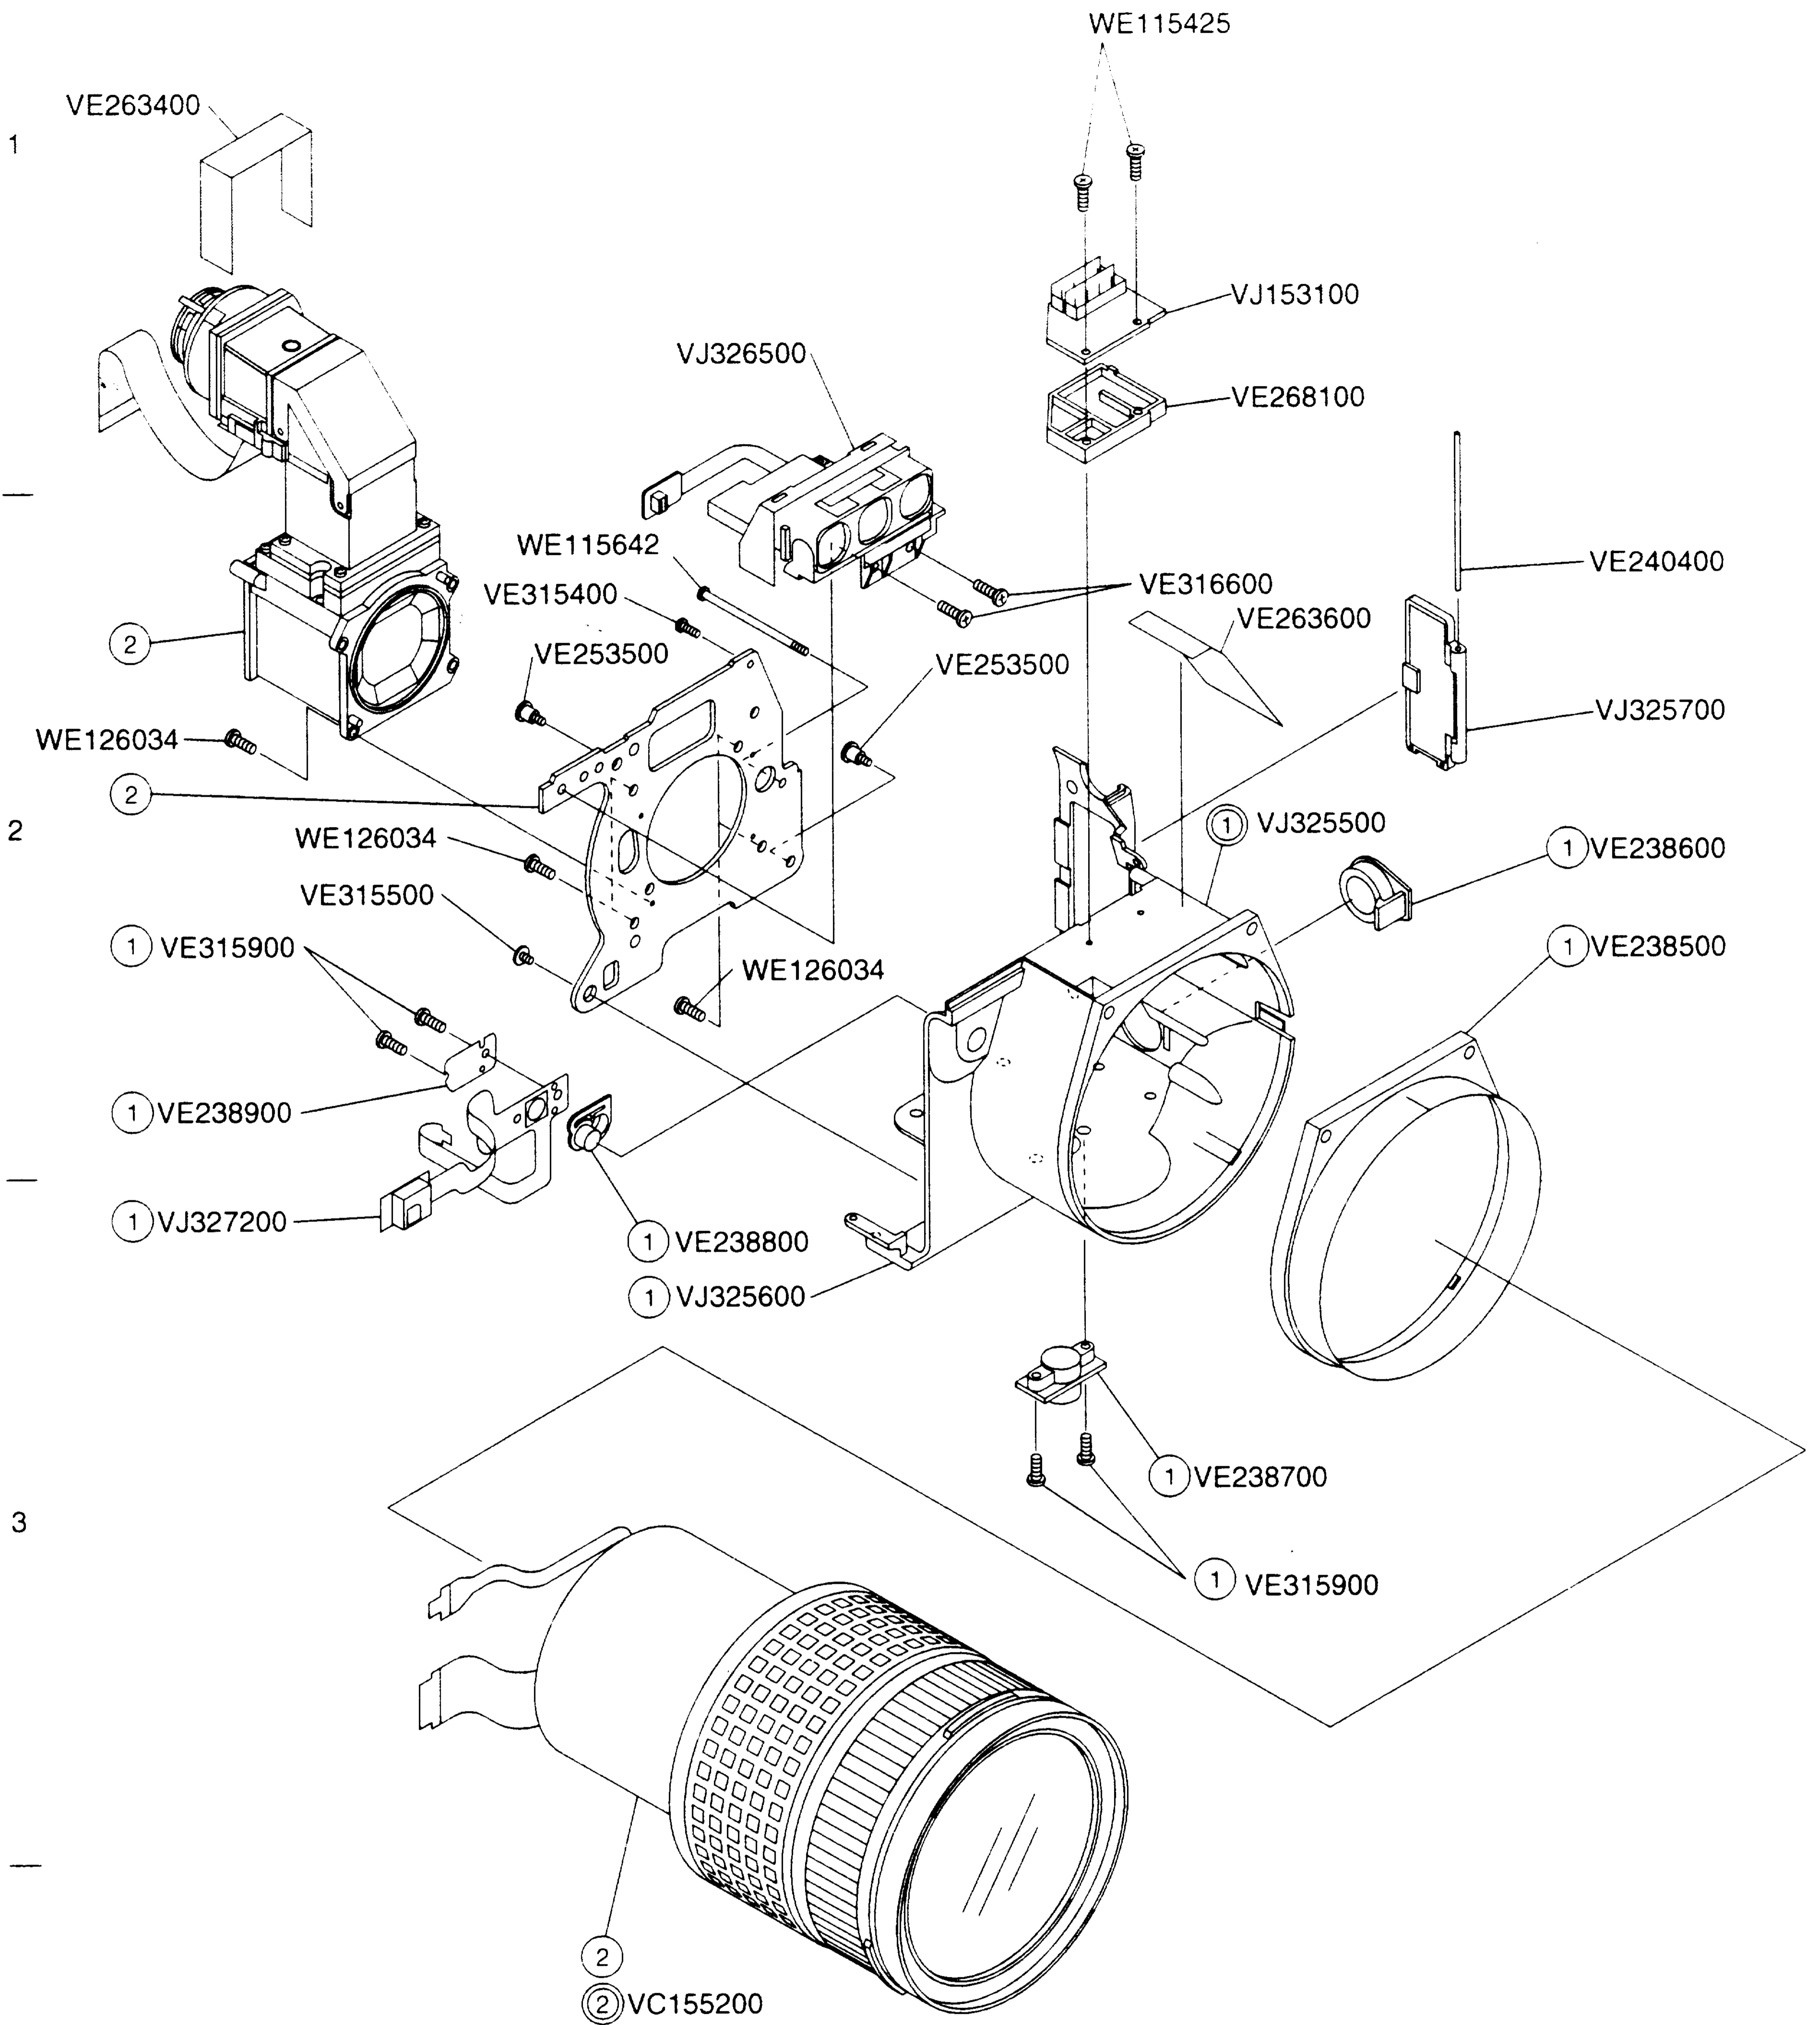

EXPLODED PARTS DIAGRAM

MODEL	HOUSE CODE or UNIT	FIG.
E-10		1/3
OLYMPUS OPTICAL CO., LTD. TOKYO, JAPAN		

Ver.1  
2000.11  
SERVER DIS

EXPLODED PARTS DIAGRAM

MODEL	HOUSE CODEorUNIT	FIG.
E-10		2/3
OLYMPUS OPTICAL CO.,LTD.TOKYO,JAPAN		

Ver.1  
 2000.11  
 SERVER DIS

EXPLODED PARTS DIAGRAM

MODEL	HOUSE CODE or UNIT	FIG.
E-10		3/3
OLYMPUS OPTICAL CO., LTD. TOKYO, JAPAN		

Ver.1  
2000.11  
SERVER DIS