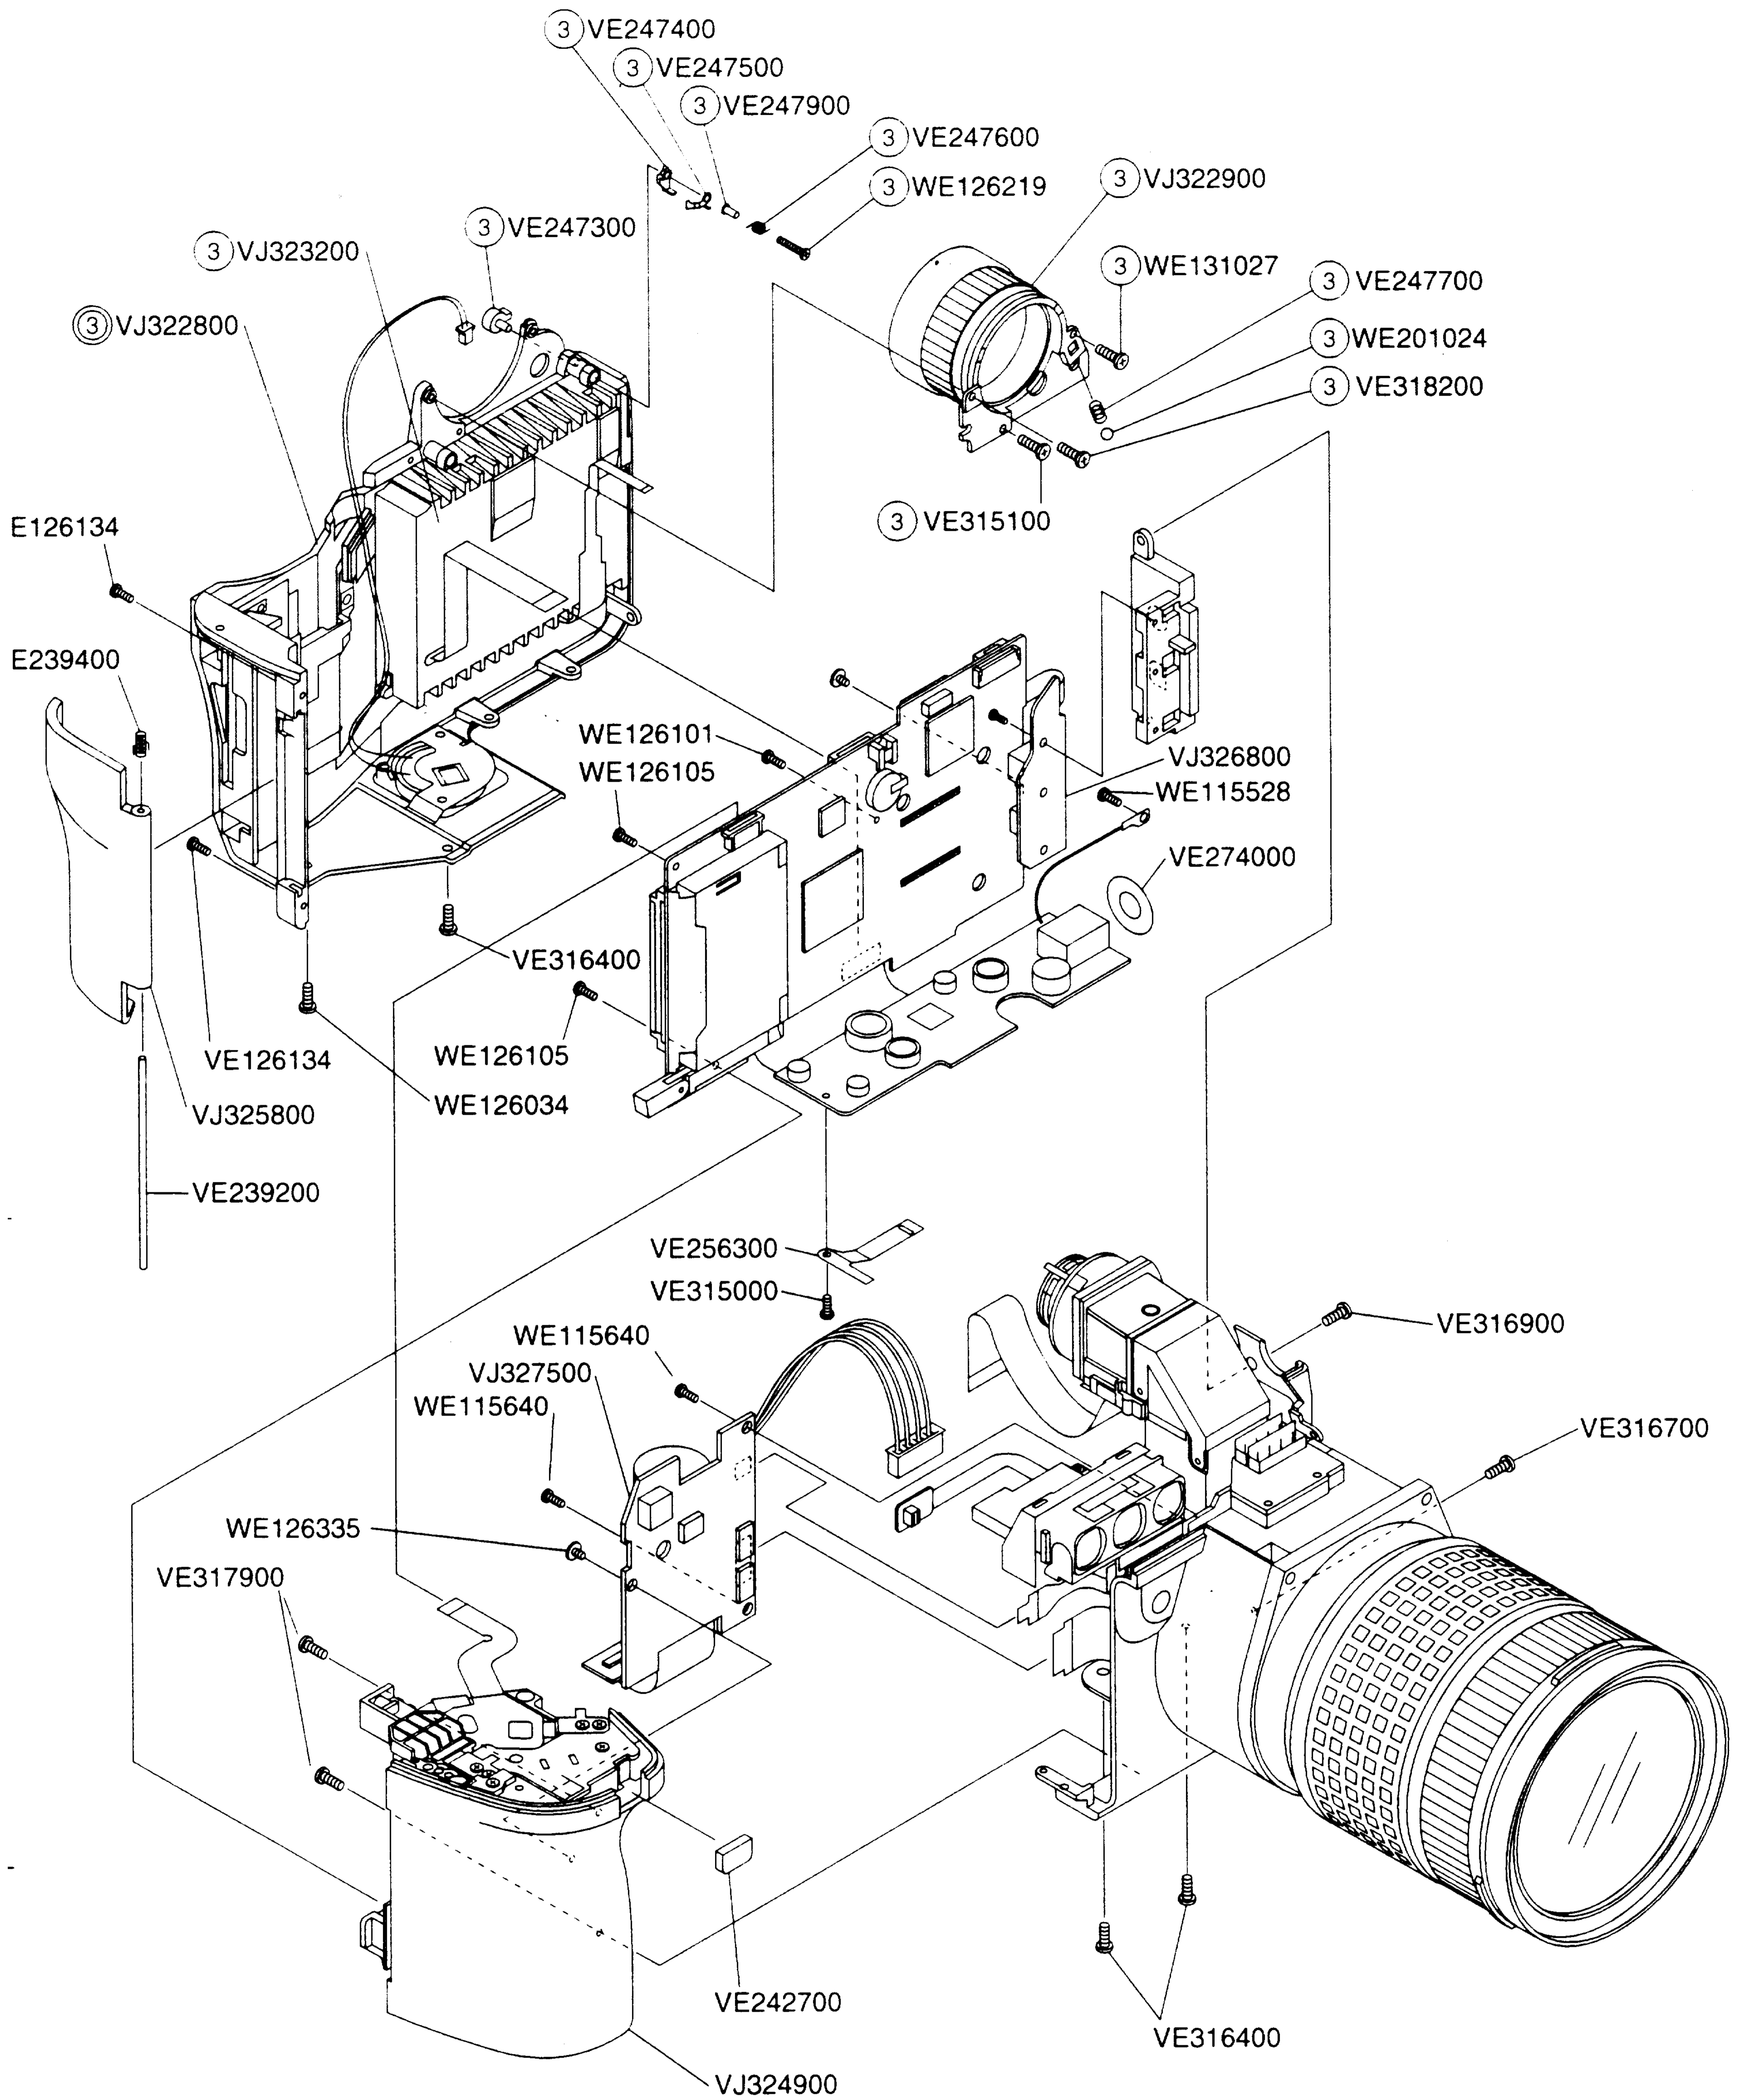

EXPLODED PARTS DIAGRAM

MODEL	HOUSE CODE or UNIT	FIG.
E-10		1/3
OLYMPUS OPTICAL CO., LTD. TOKYO, JAPAN		

Ver.1  
2000.11  
SERVER DIS

EXPLODED PARTS DIAGRAM

MODEL	HOUSE CODEorUNIT	FIG.
E-10		2/3
OLYMPUS OPTICAL CO.,LTD.TOKYO,JAPAN		

Ver.1  
 2000.11  
 SERVER DIS

EXPLODED PARTS DIAGRAM

MODEL	HOUSE CODE or UNIT	FIG.
E-10		3/3
OLYMPUS OPTICAL CO., LTD. TOKYO, JAPAN		

Ver.1  
2000.11  
SERVER DIS