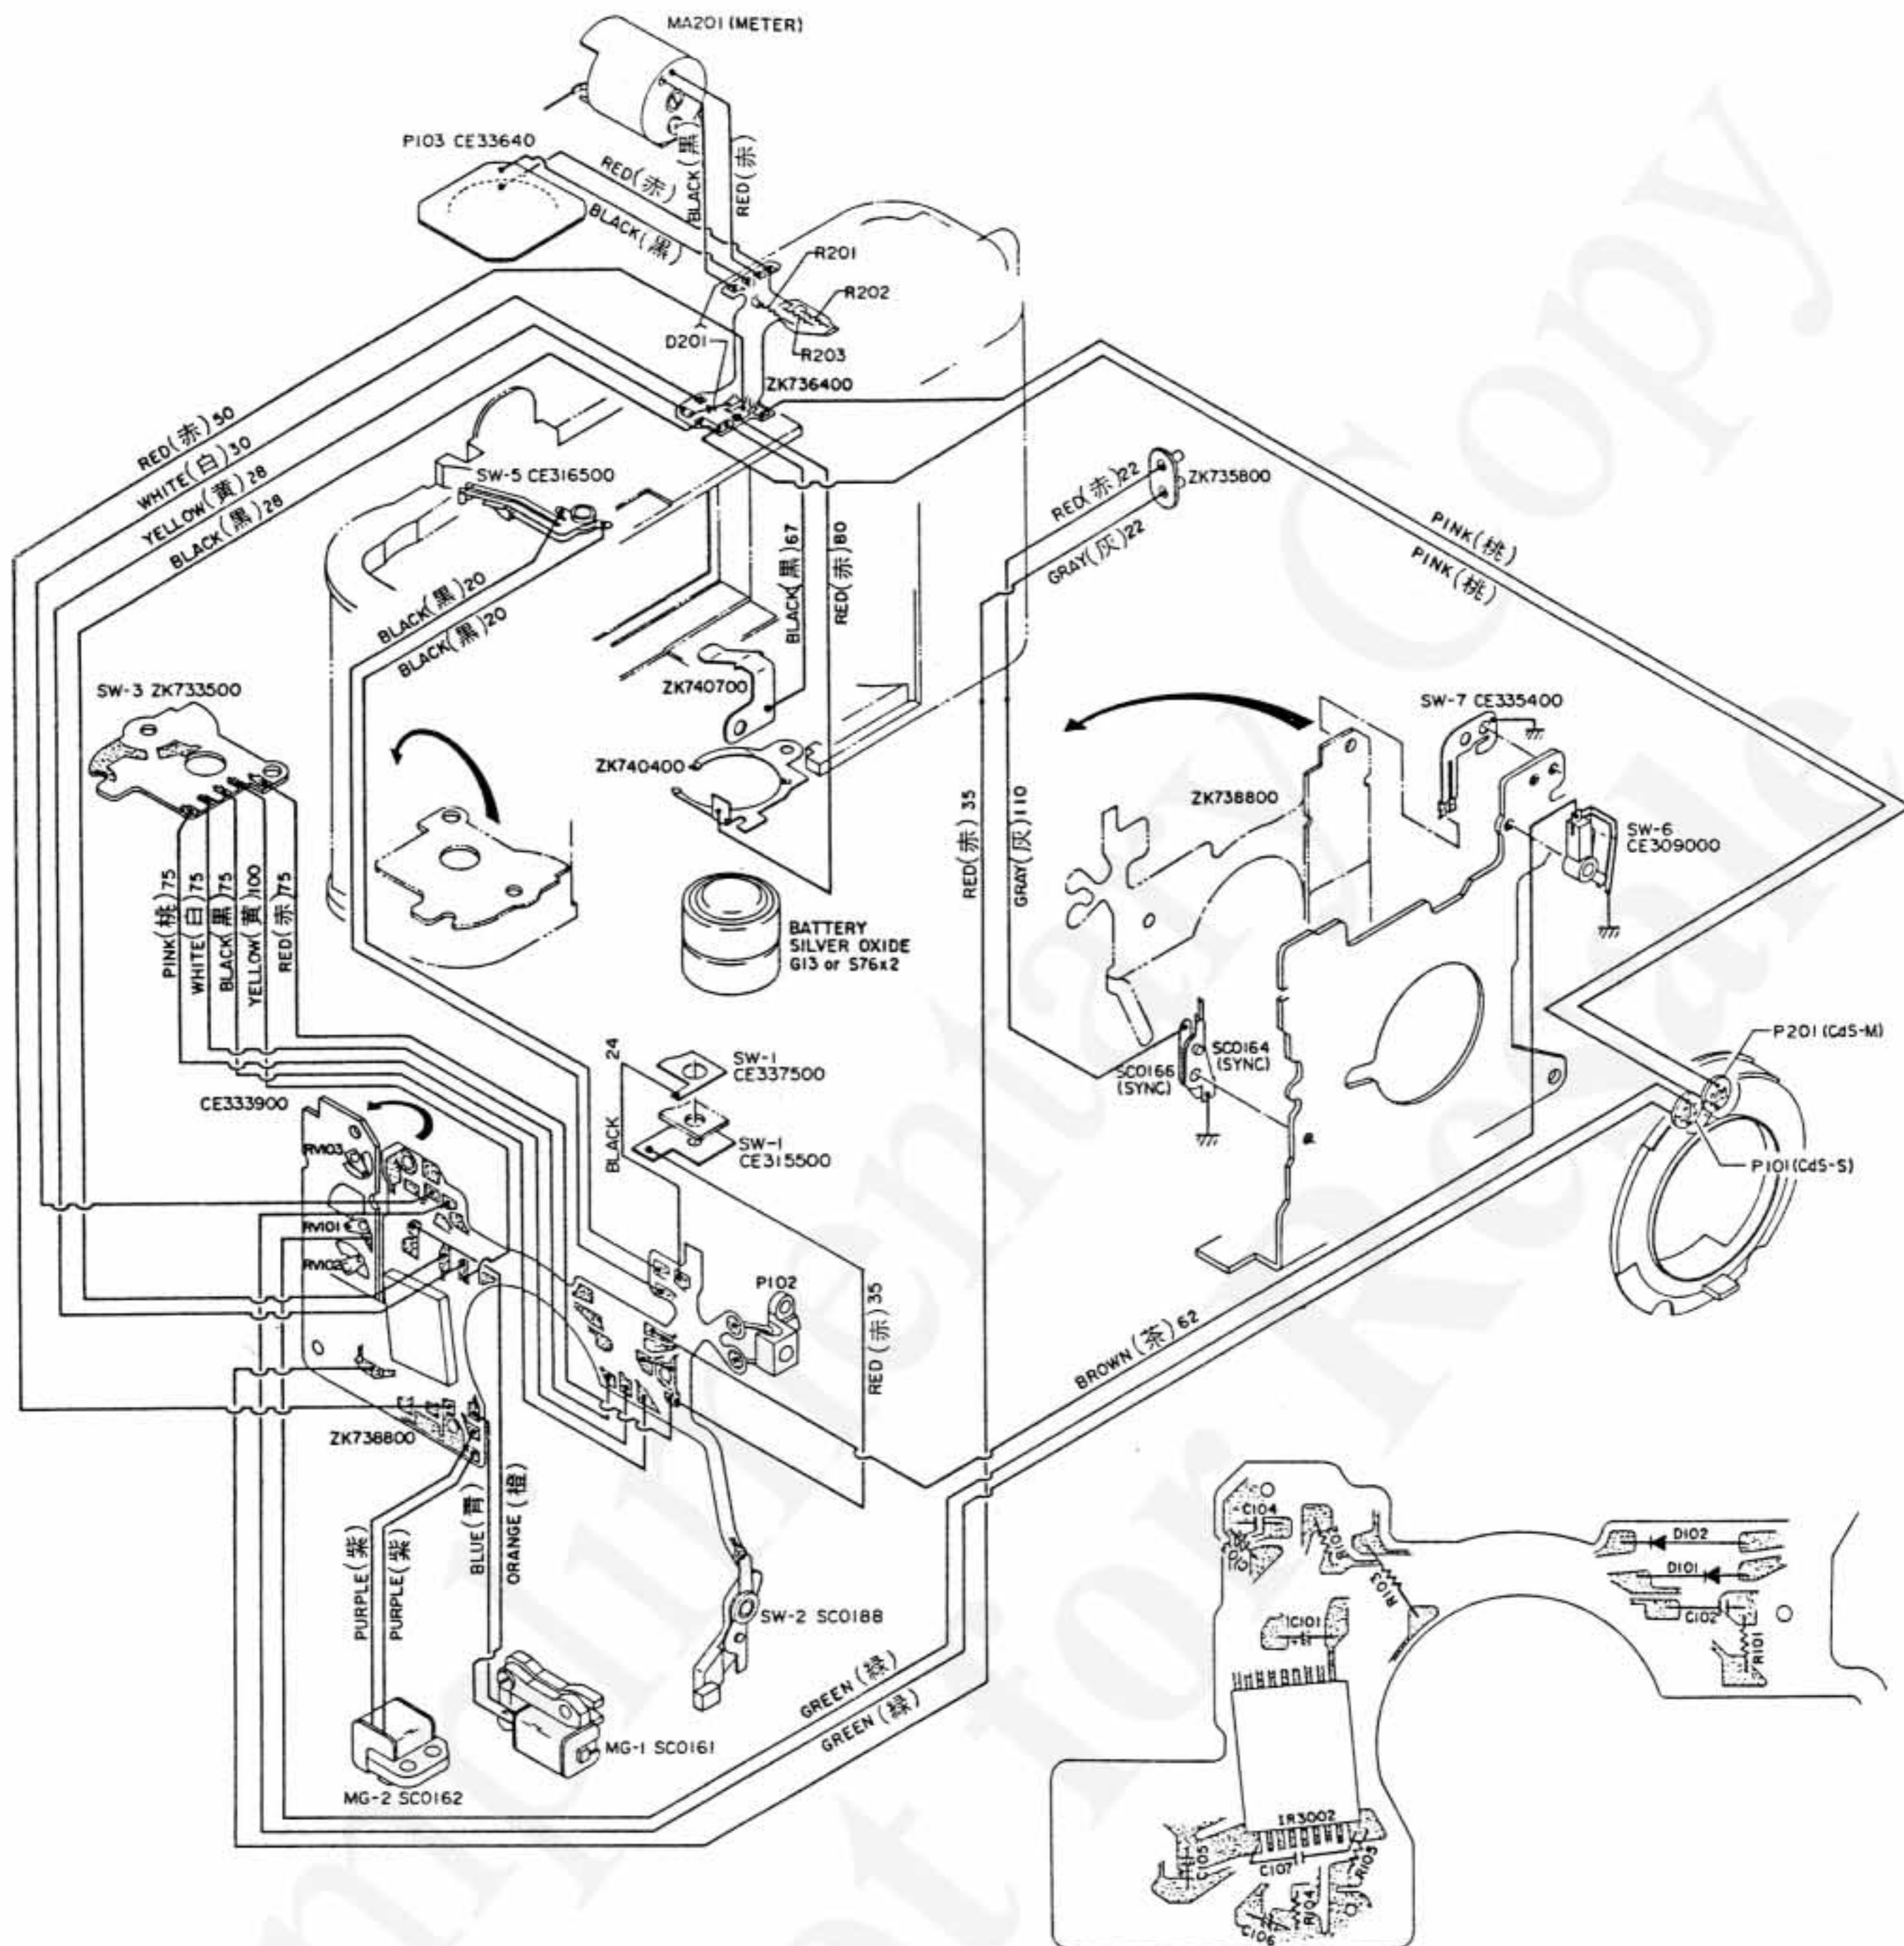

A

B

C

D

2

3

4

EXPLoded PARTS DIAGRAM
部品保有期限切れ
NONE AVAILABLE

MODEL	HOUSE CODE or UNIT	FIG.
OLYMPUS	LEE-22 (TYPE-1)	5/5
OLYMPUS OPTICAL CO., LTD. TOKYO, JAPAN		

NOTE : WHEN ORDERING FOR SPARE PARTS, PLEASE CLARIFY A MODEL or HOUSE CODE, PARTS NUMBER AND QUANTITY.