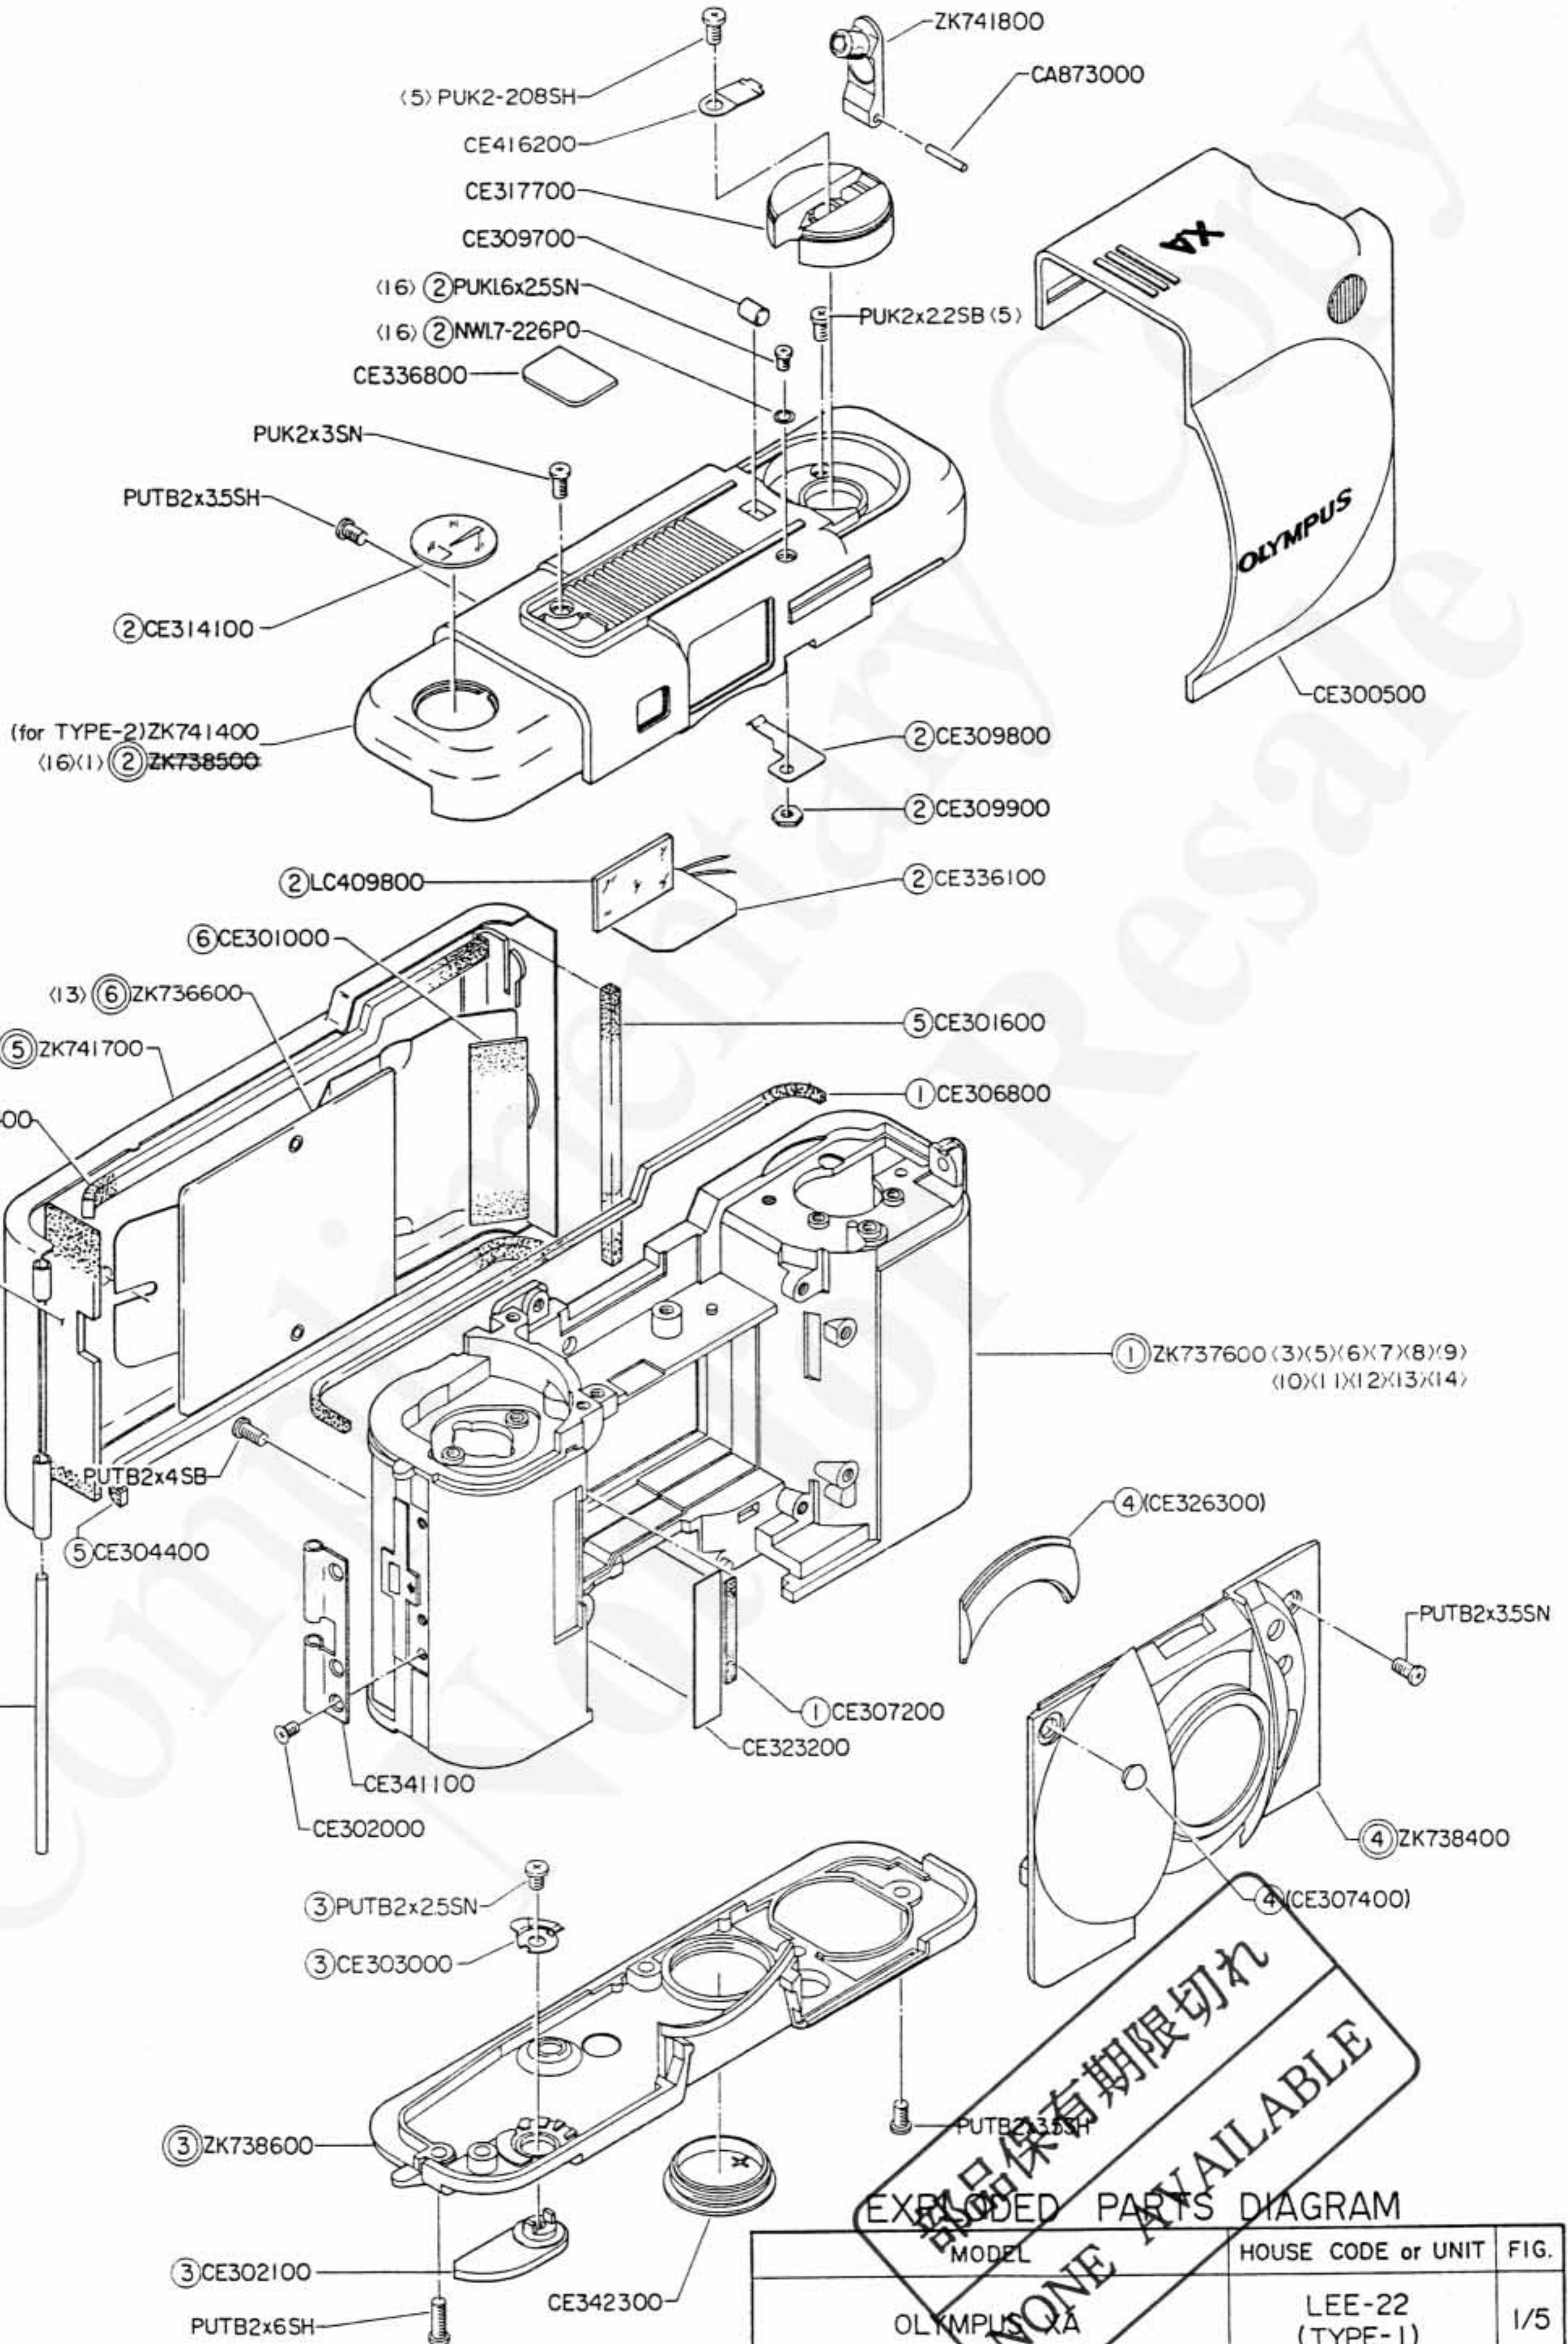

A

B

C

D

品保有限切丸  
 EXPLODED PARTS DIAGRAM  
 NONE AVAILABLE

MODEL	HOUSE CODE or UNIT	FIG.
OLYMPUS 4A	LEE-22 (TYPE-1)	1/5

OLYMPUS OPTICAL CO., LTD. TOKYO, JAPAN

NOTE : WHEN ORDERING FOR SPARE PARTS, PLEASE CLARIFY A MODEL or HOUSE CODE, PARTS NUMBER AND QUANTITY.