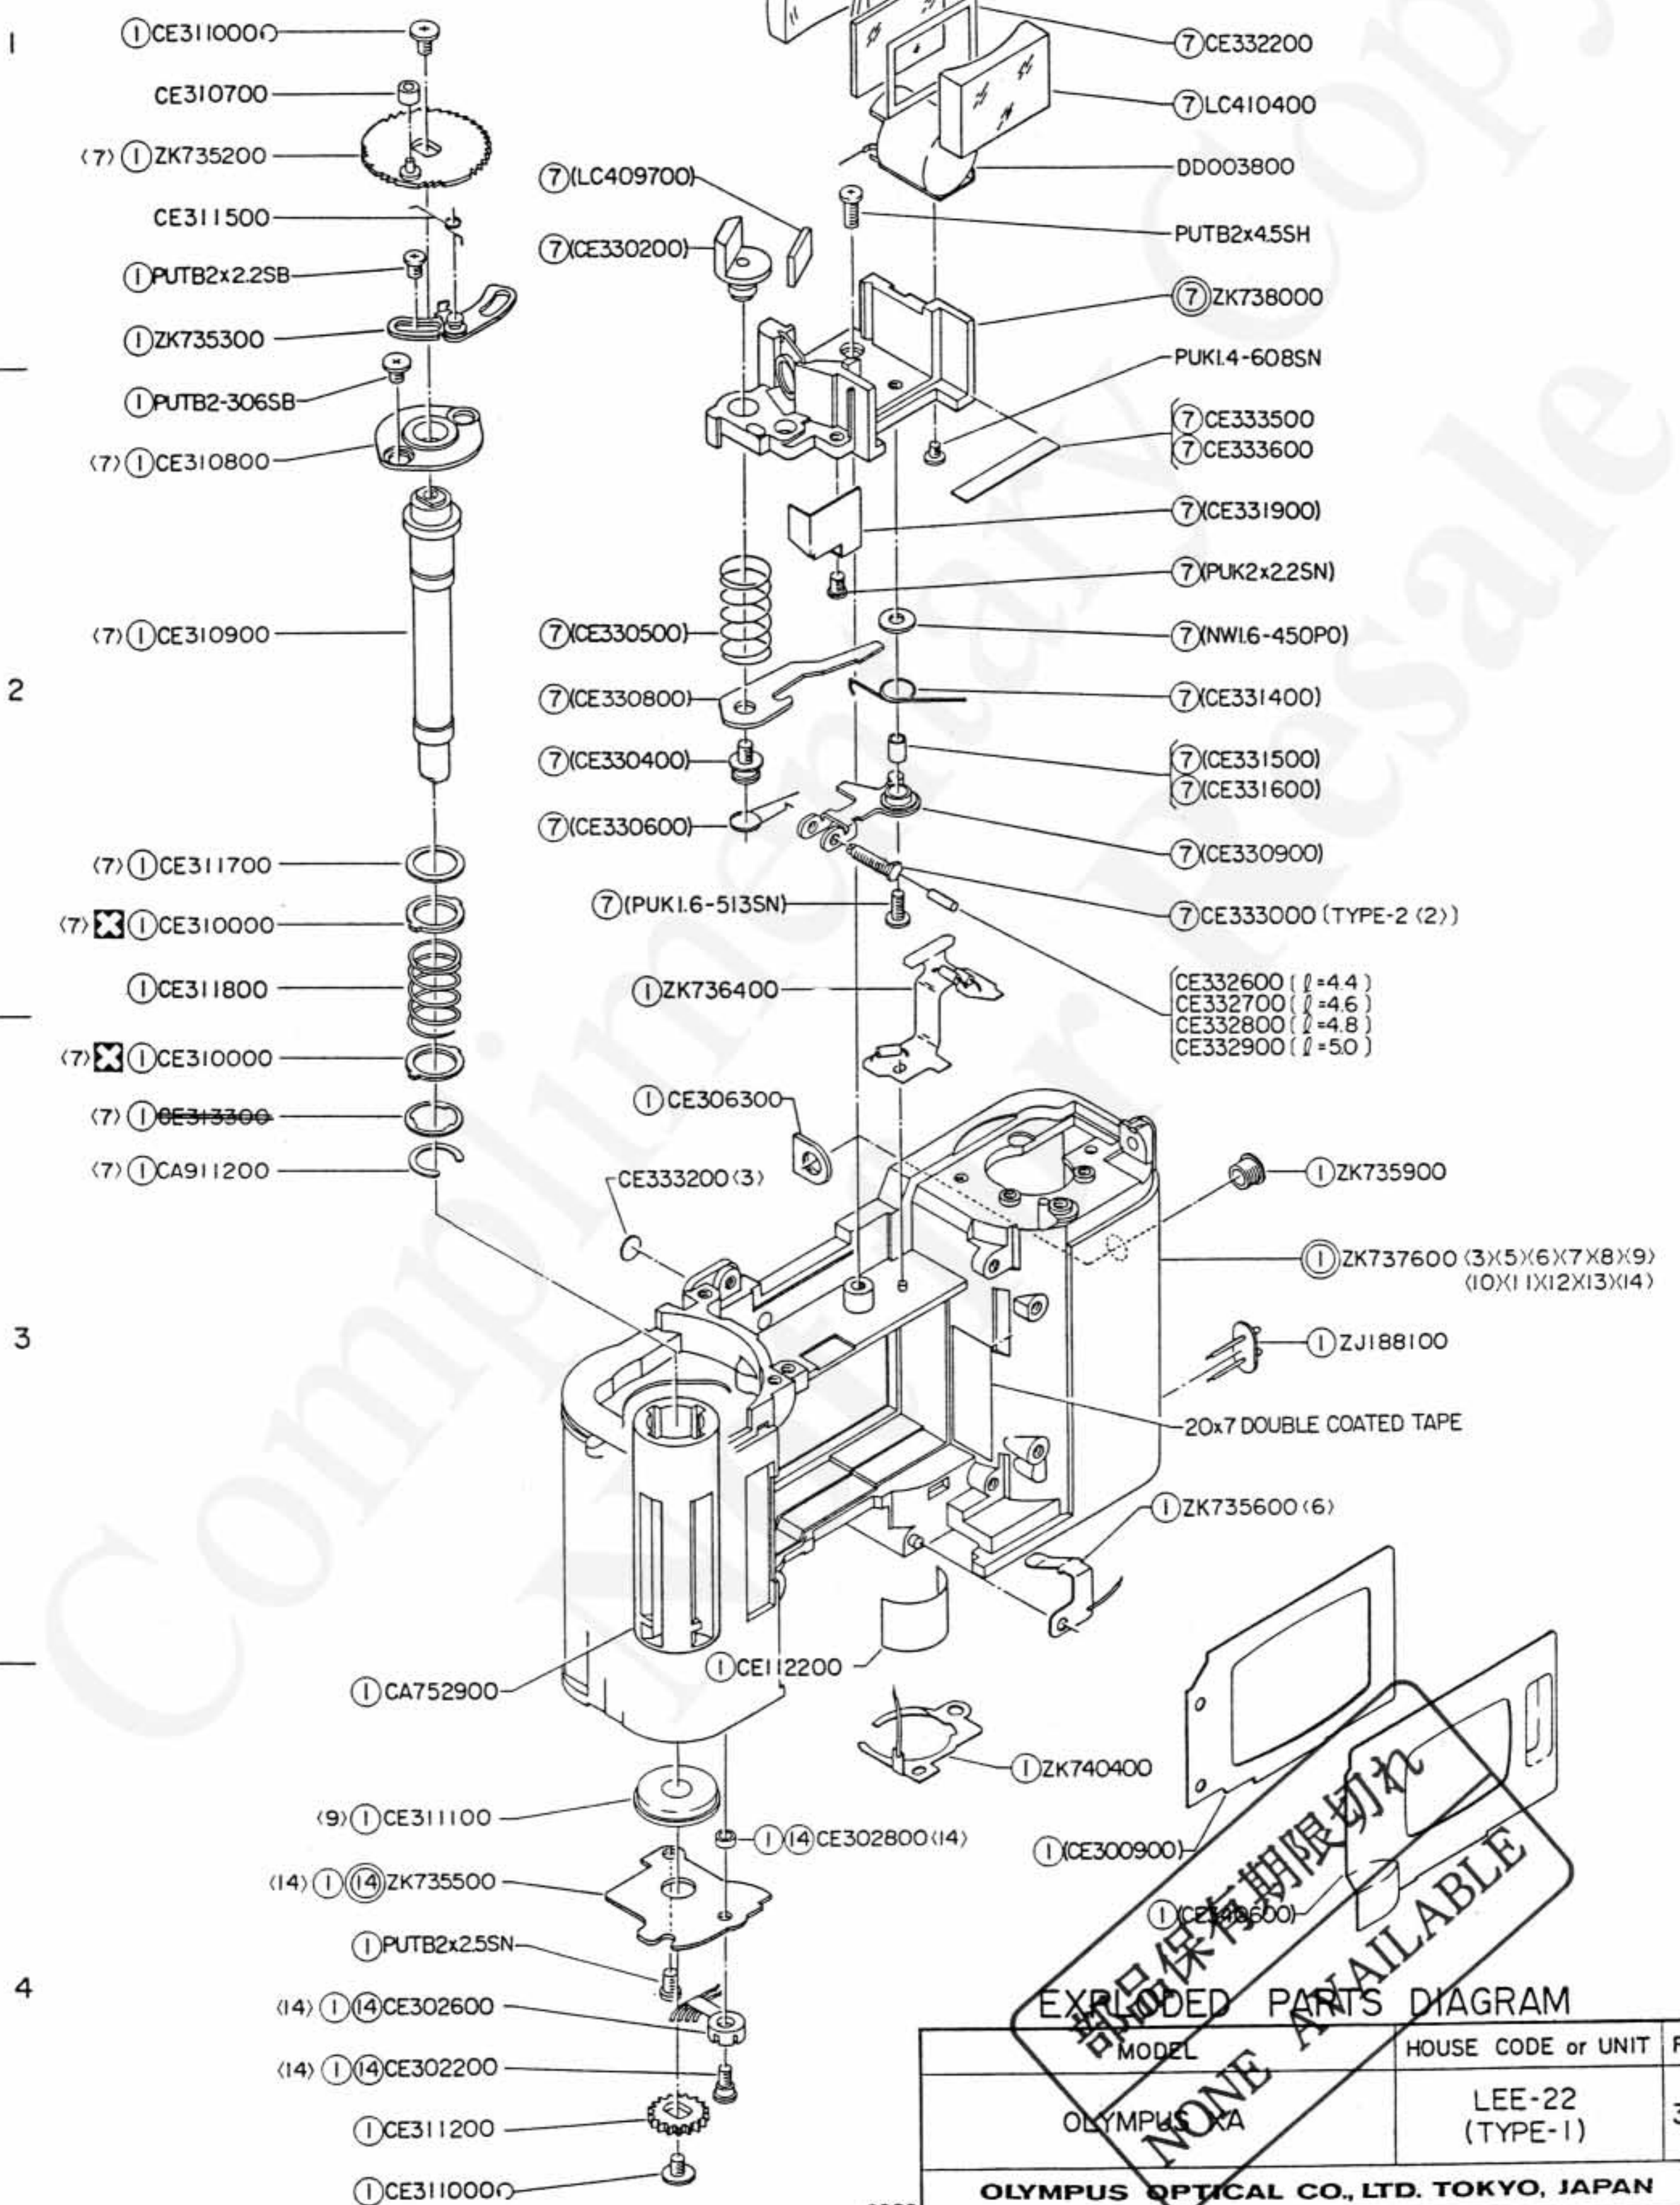

A

B

C

D

EXPLODED PARTS DIAGRAM

MODEL	HOUSE CODE or UNIT	FIG.
OLYMPUS TA	LEE-22 (TYPE-1)	3/5
OLYMPUS OPTICAL CO., LTD. TOKYO, JAPAN		

NOTE : WHEN ORDERING FOR SPARE PARTS, PLEASE CLARIFY A MODEL or HOUSE CODE, PARTS NUMBER AND QUANTITY.