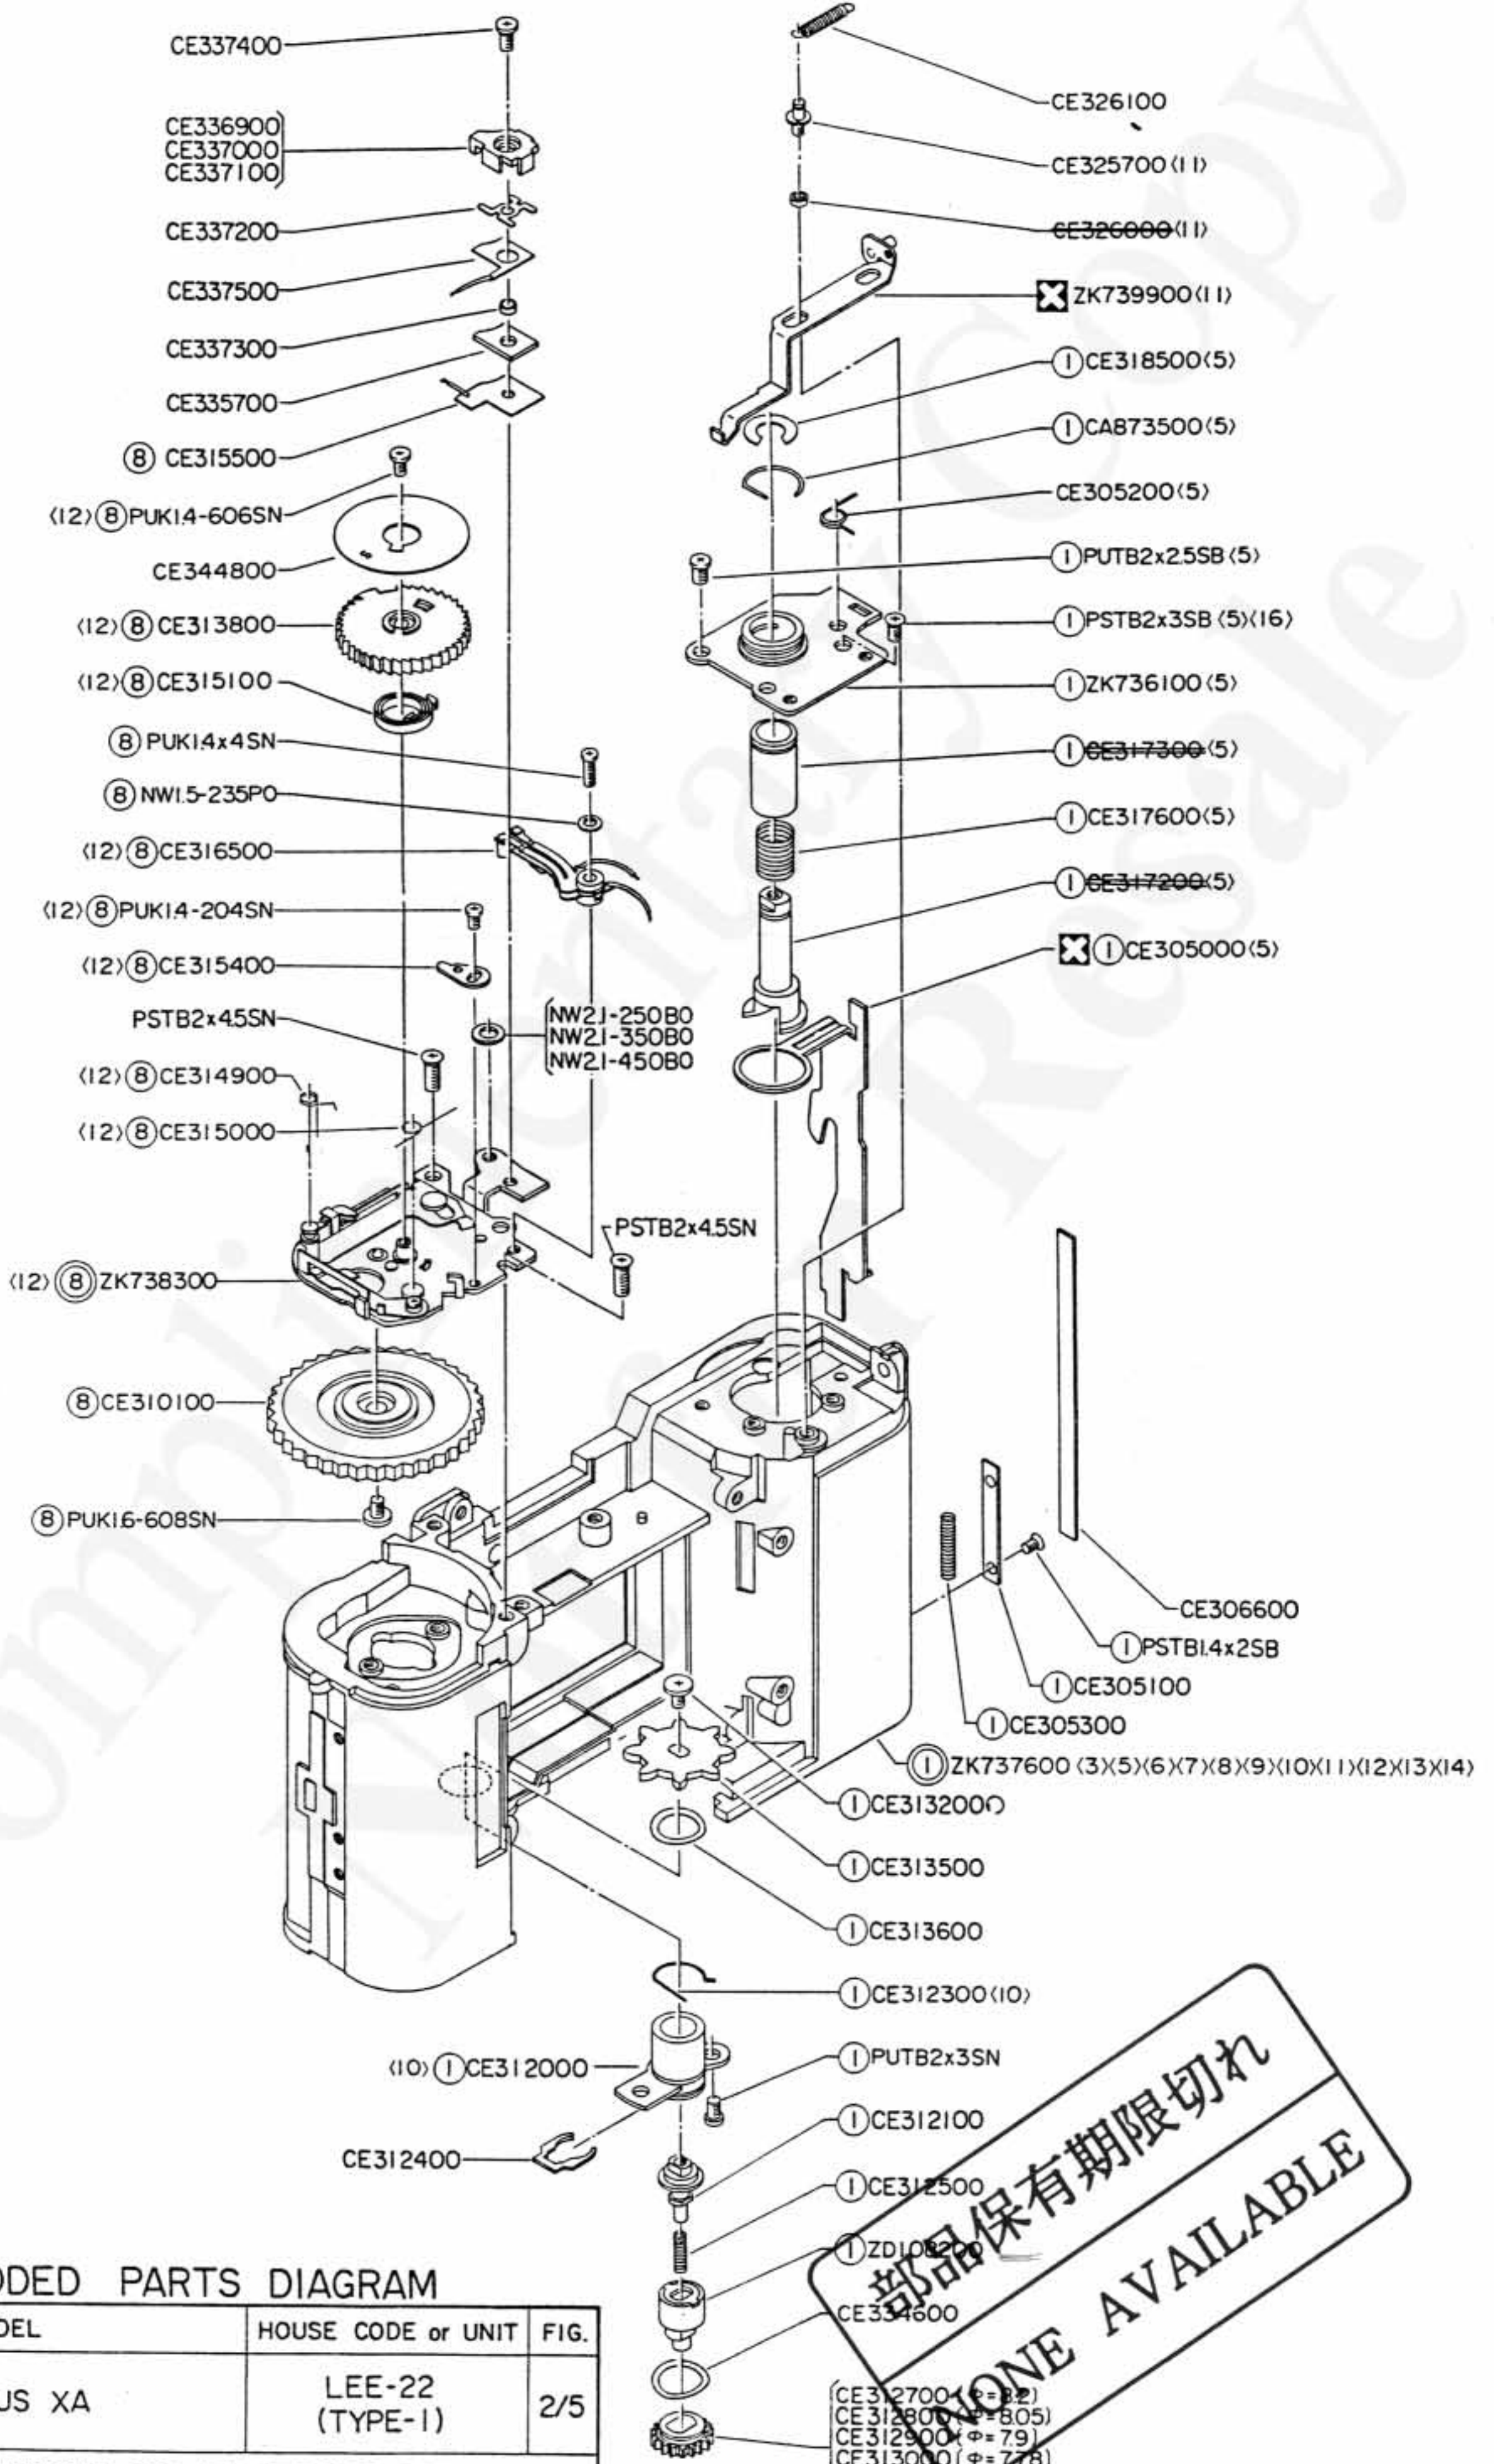

A

B

C

D

品保有限切丸  
 EXPLODED PARTS DIAGRAM  
 NONE AVAILABLE

MODEL	HOUSE CODE or UNIT	FIG.
OLYMPUS 4A	LEE-22 (TYPE-1)	1/5

OLYMPUS OPTICAL CO., LTD. TOKYO, JAPAN

NOTE : WHEN ORDERING FOR SPARE PARTS, PLEASE CLARIFY A MODEL or HOUSE CODE, PARTS NUMBER AND QUANTITY.

A

B

C

D

1

2

3

4

### EXPLODED PARTS DIAGRAM

MODEL	HOUSE CODE or UNIT	FIG.
OLYMPUS XA	LEE-22 (TYPE-1)	2/5
OLYMPUS OPTICAL CO., LTD. TOKYO, JAPAN		

NOTE: WHEN ORDERING FOR SPARE PARTS, PLEASE CLARIFY A MODEL or HOUSE CODE, PARTS NUMBER AND QUANTITY.

A

B

C

D

2

3

4

EXPLoded PARTS DIAGRAM  
 部品保有期限切れ  
 NONE AVAILABLE